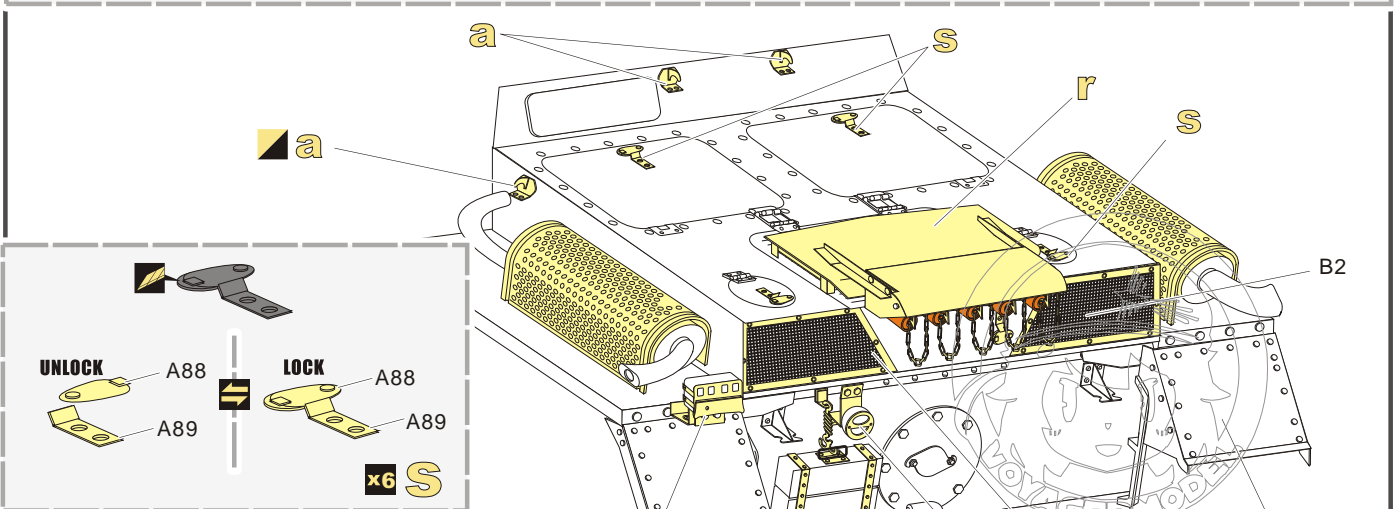

1/35 MILITARY MINIATURE VEHICLE UPGRADE SERIES PE351187

VOYAGERMODEL® 无微不至 极尽享受
Recommended item

PE 351189	WWII German Pz.Kpfw.I Ausf. B
PE 35201	WWII German Pz.Kpfw.I Ausf. A
PE 35492	WWII German Pz.Kpfw.I Ausf. B basic
PE 35764	WWII German Pz.Bef.Wg.I Command tank (Sd.Kfz. 265) basic
PE 35289	WWII German Pz.Kpfw.I Ausf. B DAK version basic
PE 35320	WWII German 47mm PaK(t) Panzerjäger I Upper hull

推荐 PE 351188
VOYAGERMODEL PE 351188
Recommended