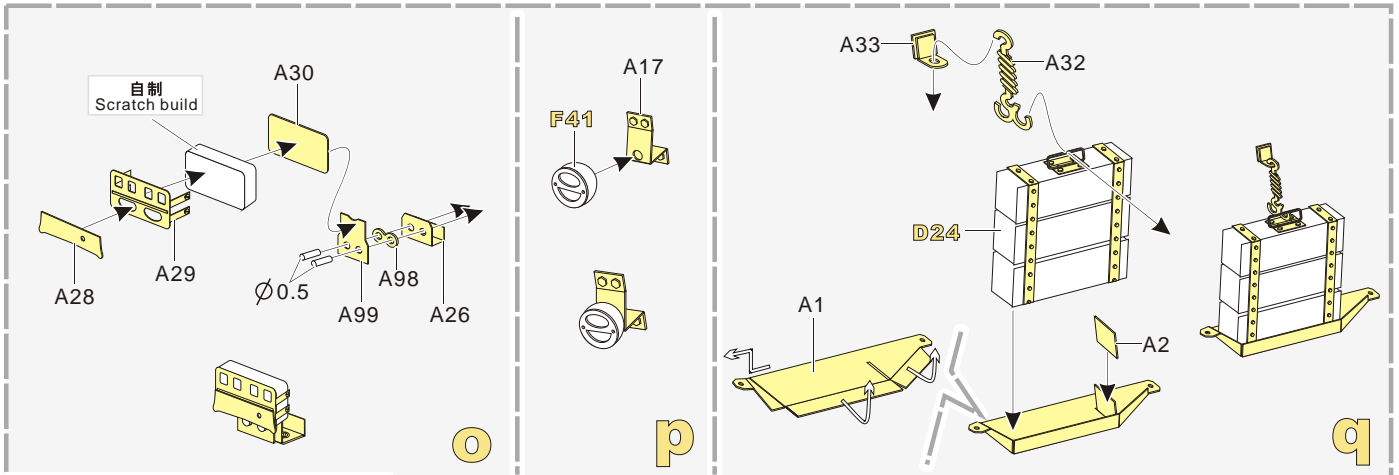

1/35 MILITARY MINIATURE VEHICLE UPGRADE SERIES PE351187

VOYAGERMODEL® 无微不至 极尽享受
Recommended item

PE 351189	WWII German Pz.Kpfw.I Ausf. B
PE 35201	WWII German Pz.Kpfw.I Ausf. A
PE 35492	WWII German Pz.Kpfw.I Ausf. B basic
PE 35764	WWII German Pz.Bef.Wg.I Command tank (Sd.Kfz. 265) basic
PE 35289	WWII German Pz.Kpfw.I Ausf. B DAK version basic
PE 35320	WWII German 47mm PaK(t) Panzerjäger I Upper hull

推荐 PE 351188
VOYAGERMODEL PE 351188
Recommended