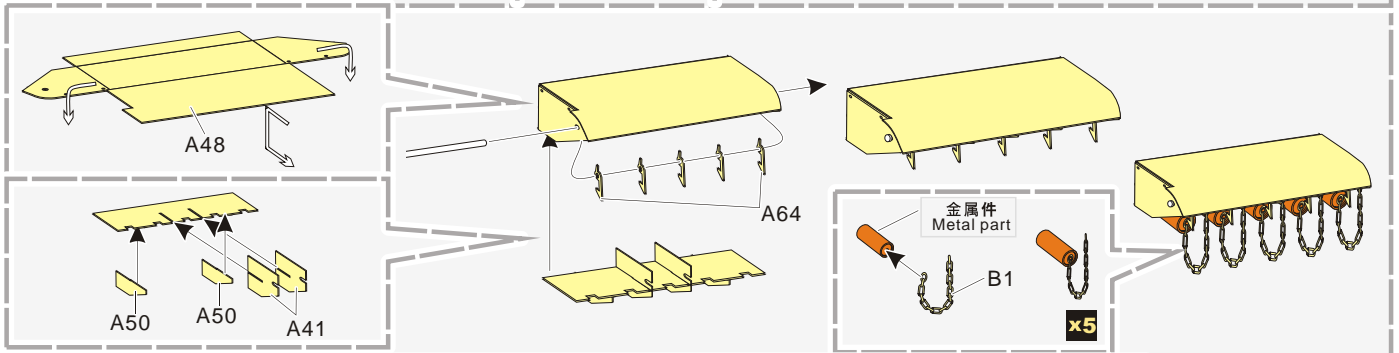

1/35 MILITARY MINIATURE VEHICLE UPGRADE SERIES PE351187

VOYAGERMODEL® 无微不至 极尽享受
Recommended item

PE 351189	WWII German Pz.Kpfw.I Ausf. B
PE 35201	WWII German Pz.Kpfw.I Ausf. A
PE 35492	WWII German Pz.Kpfw.I Ausf. B basic
PE 35764	WWII German Pz.Bef.Wg.I Command tank (Sd.Kfz. 265) basic
PE 35289	WWII German Pz.Kpfw.I Ausf. B DAK version basic
PE 35320	WWII German 47mm PaK(t) Panzerjäger I Upper hull

推荐 PE 351188
VOYAGERMODEL PE 351188
Recommended