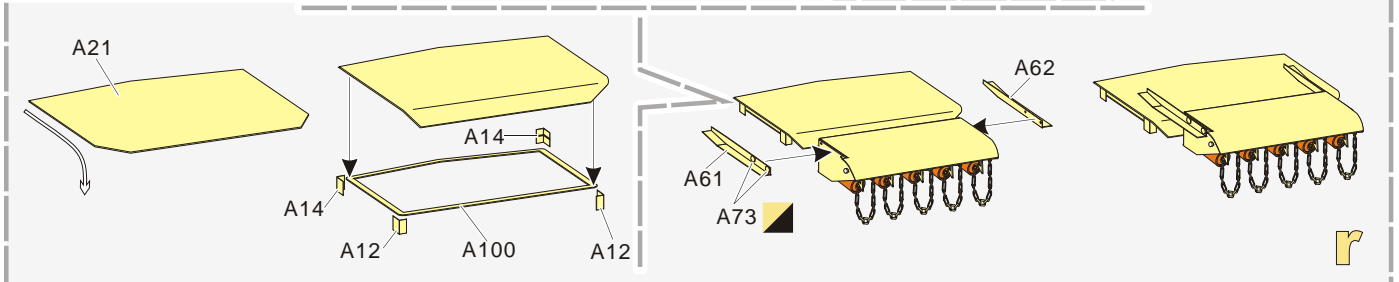

1/35 MILITARY MINIATURE VEHICLE UPGRADE SERIES PE351187

VOYAGERMODEL® 无微不至 极尽享受
Recommended item

PE 351189	WWII German Pz.Kpfw.I Ausf. B
PE 35201	WWII German Pz.Kpfw.I Ausf. A
PE 35492	WWII German Pz.Kpfw.I Ausf. B basic
PE 35764	WWII German Pz.Bef.Wg.I Command tank (Sd.Kfz. 265) basic
PE 35289	WWII German Pz.Kpfw.I Ausf. B DAK version basic
PE 35320	WWII German 47mm PaK(t) Panzerjäger I Upper hull

推荐 PE 351188
VOYAGERMODEL PE 351188
Recommended