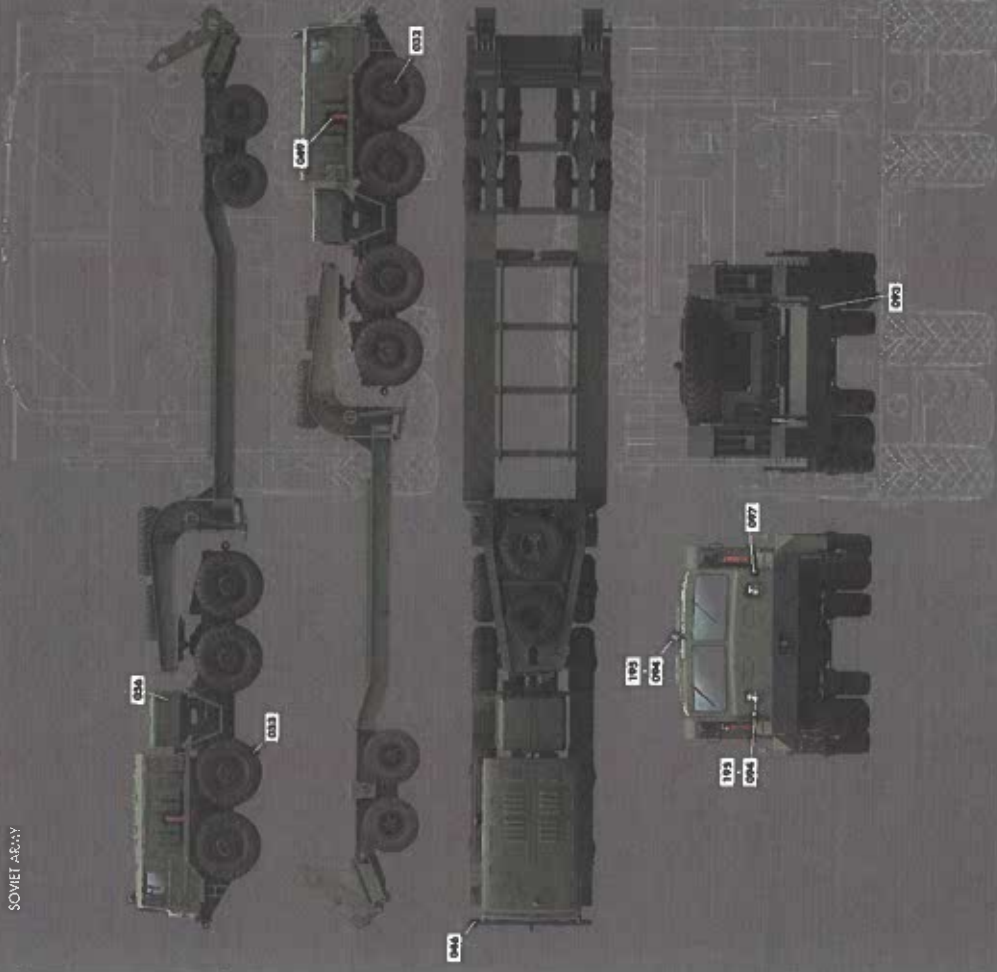

03.03.5013

MAZ-537G mid production

W/MAZ/CHMZAP-5247G Semi-trailer

www.migimenez.com

Painting and Marking Guide

- AMG 037 Silver Black
- AMG 033 Yellow & Green
- AMG 093 Crystal Grey
- AMG 036 Green Hub
- AMG 046 Crystal Grey
- AMG 097 Crystal Orange
- AMG 049 Red
- AMG 193 Silver

TAKOM Ref: 5013

1/72 MAZ-537 & MAZ/CHMZAP 5247G Semi-trailer

SOVIET ARMY

WAITING STEPS WITH AMMO PRODUCTS

- 5 TILES MARK
  A.MIG.1006 Tiles Mark
- 6 LIGHT
  A.MIG.1008 Light

- 7 WHEEL & RIM
  A.MIG.1009 Wheel & Rim
- 8 BRIDGE & DC
  A.MIG.1010 Bridge & DC