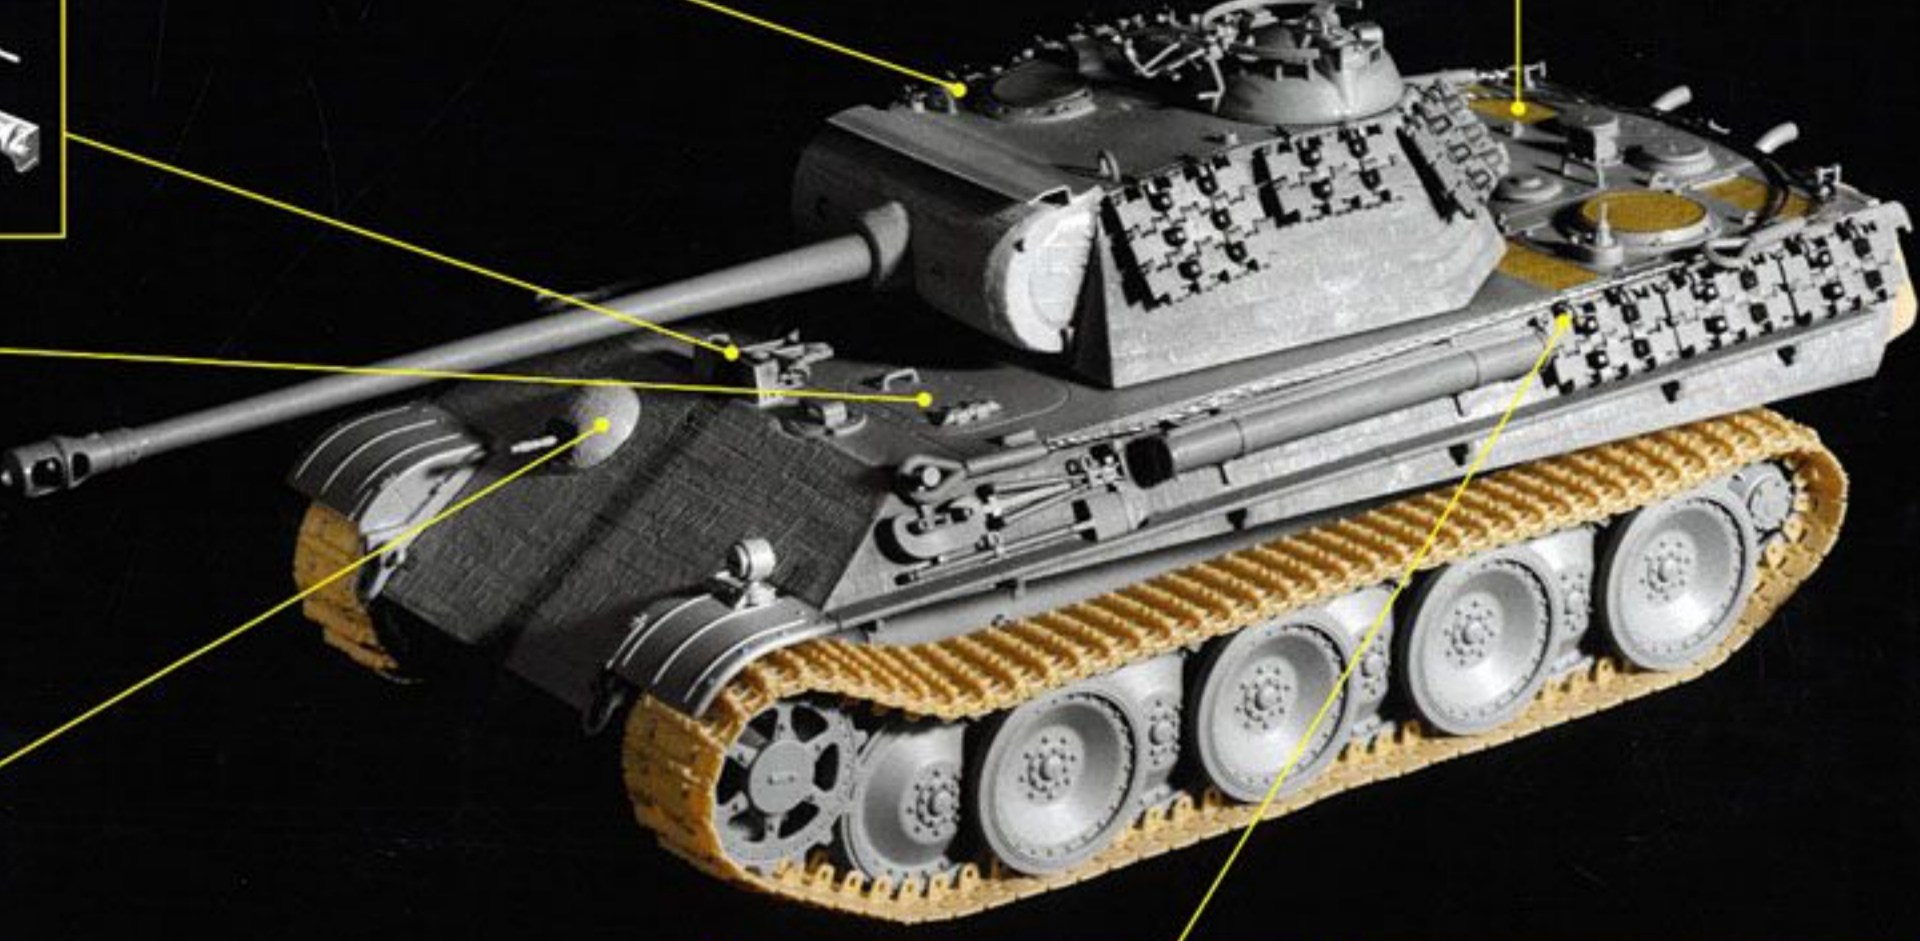

• Accurate weld patterns on turret with Zimmerit

• Metal spare track brackets on turret sides

• Rear hatch with interior hinge detail can be positioned open/closed

• Armored exhaust guards - welded and cast

• Stowage tube with fine detail
• Delicate spare track rack provided in great detail
• Side-molded holes for hassle-free fitting