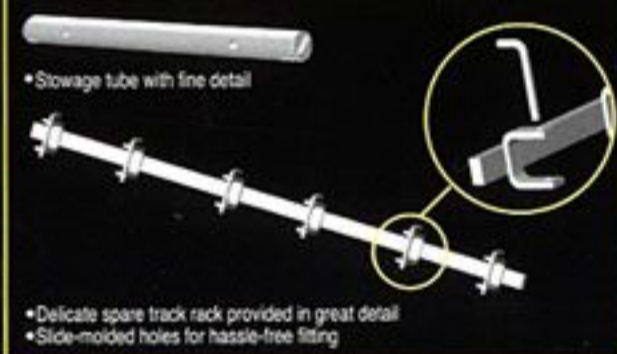

• Full suspension assembly; road wheel and idler arms can be positioned on uneven terrain

• Multi-part idler wheels