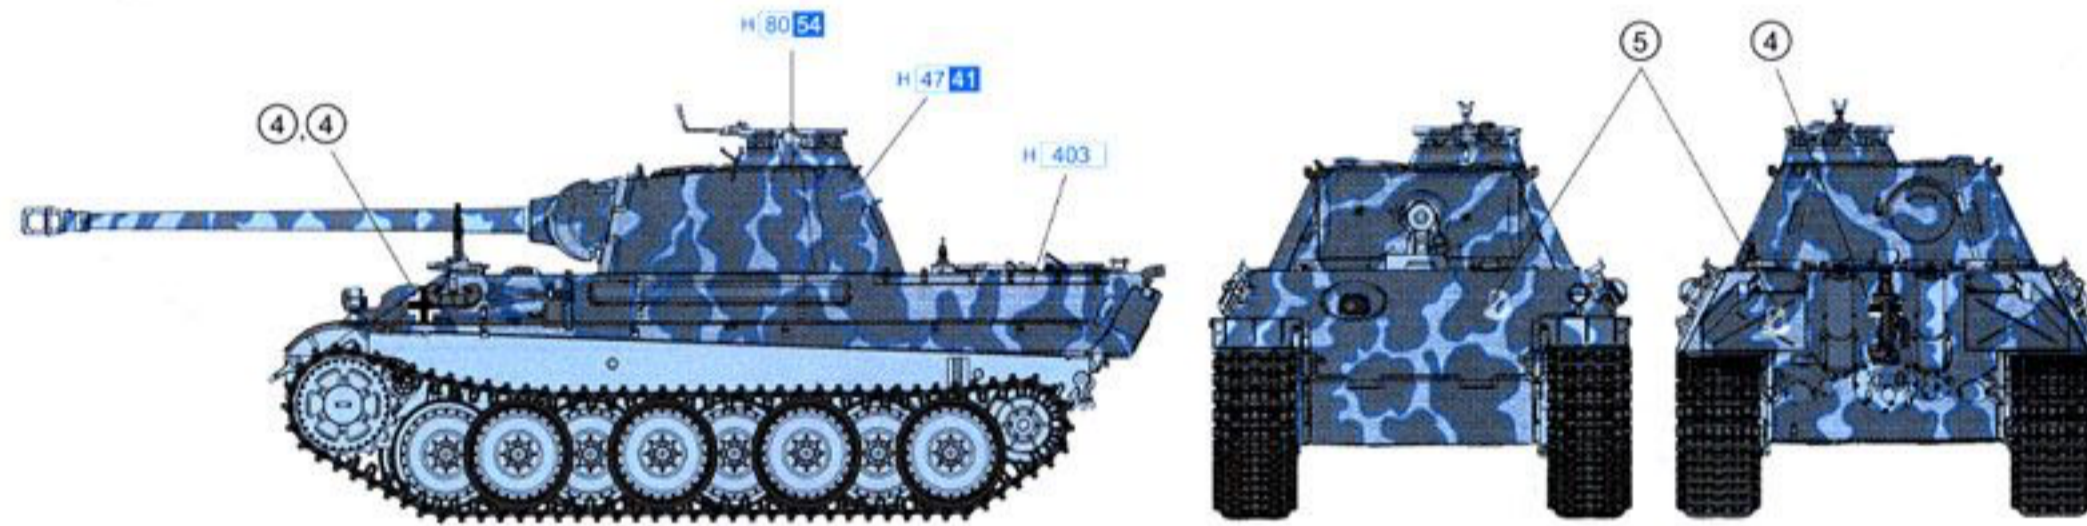

1./Pz.Rgt.1"LAH", Paris 1944