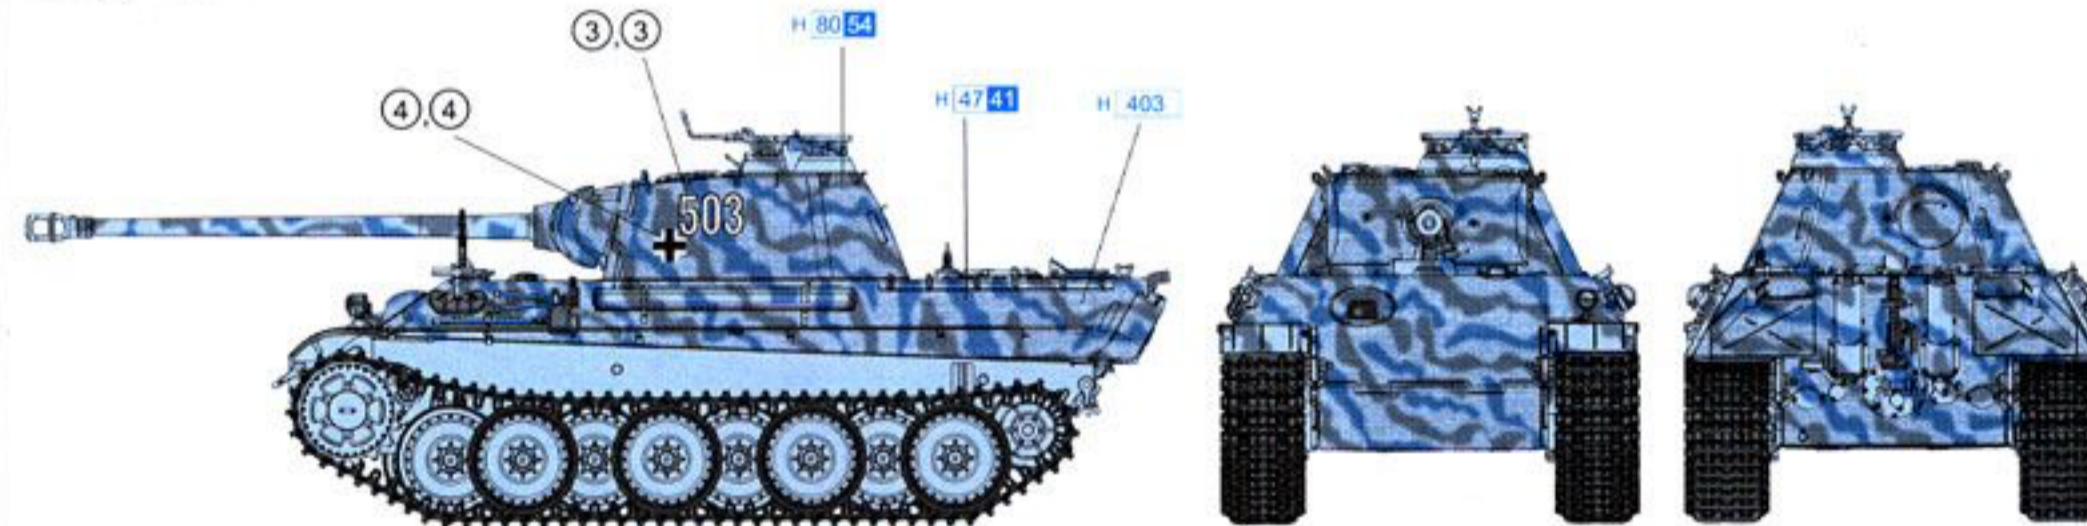

Pz.Brig.106, Northern France 1944