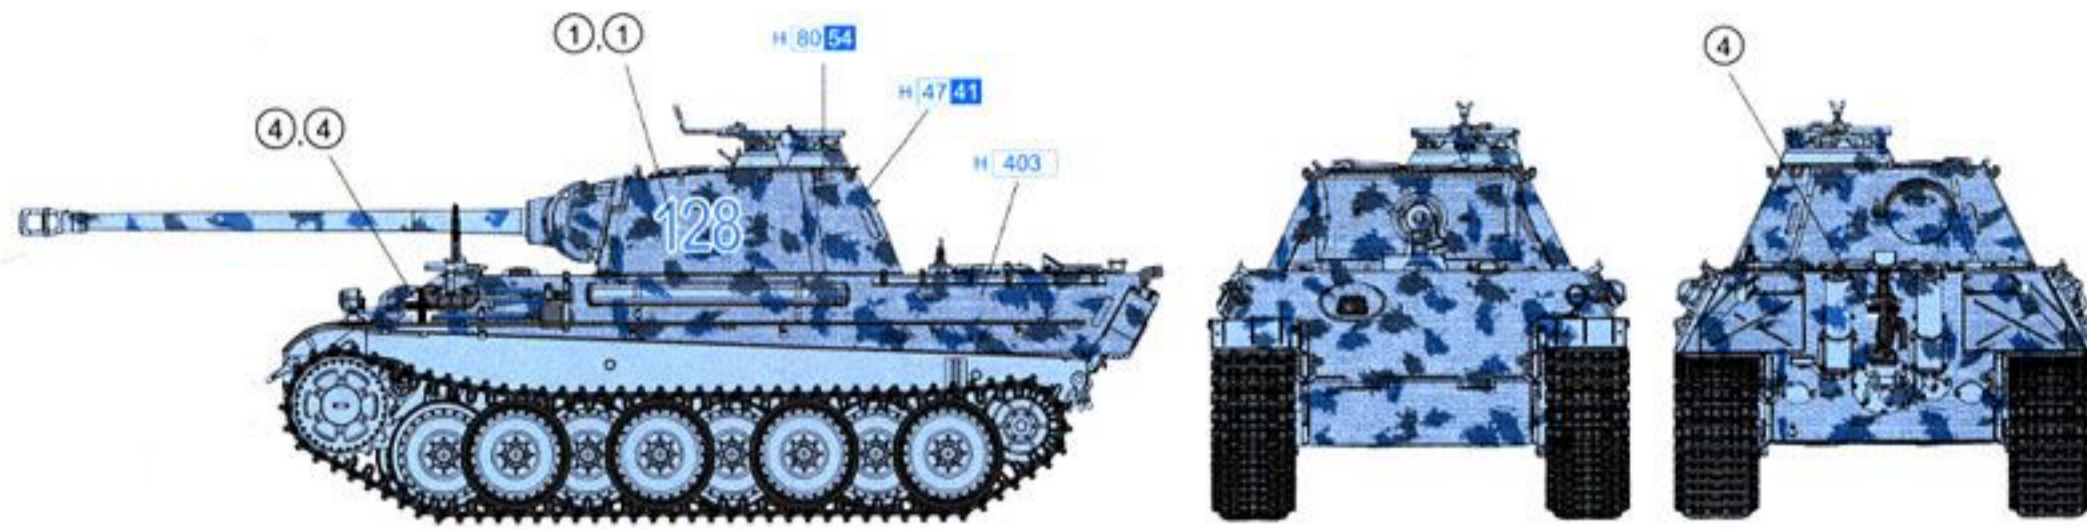

Paint & Markings

マーキング及び塗装図   Markierungen und Bemalung   Decoration et Peinture   Marchio & Pitture   標記及着色指示

12.HJ., Normandy 1944