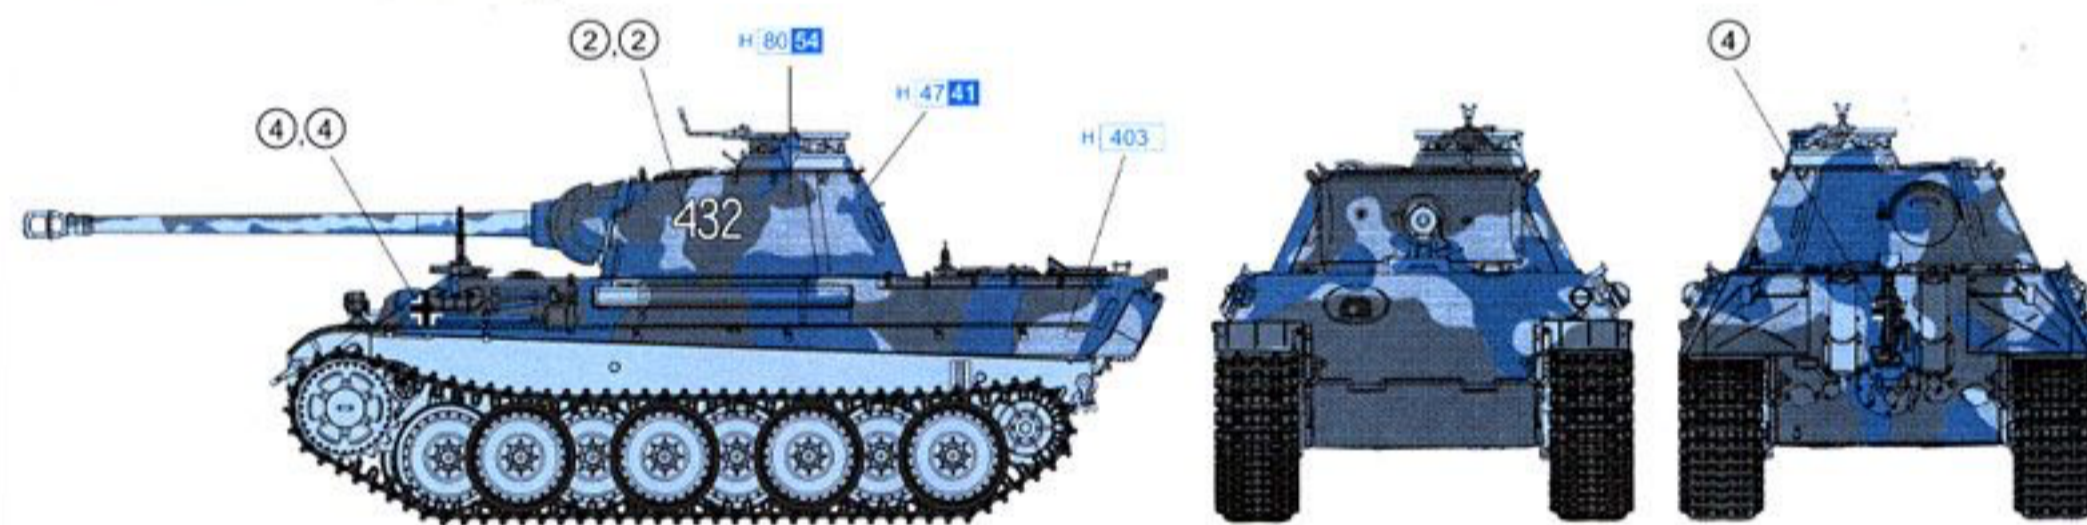

9.Pz.Div."Hohenstaufen", Normandy 1944