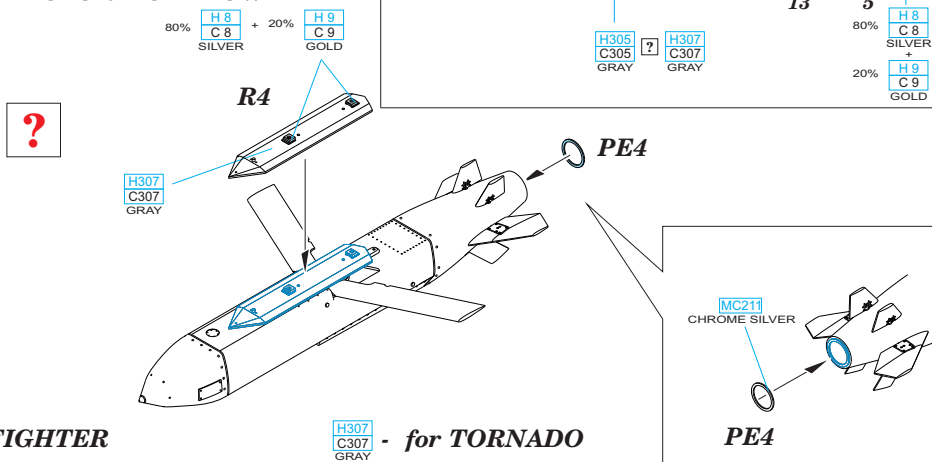

STORM SHADOW

H305 C305 GRAY - for MIRAGE 2000, RAFALE, EUROFIGHTER

H307 C307 GRAY - for TORNADO