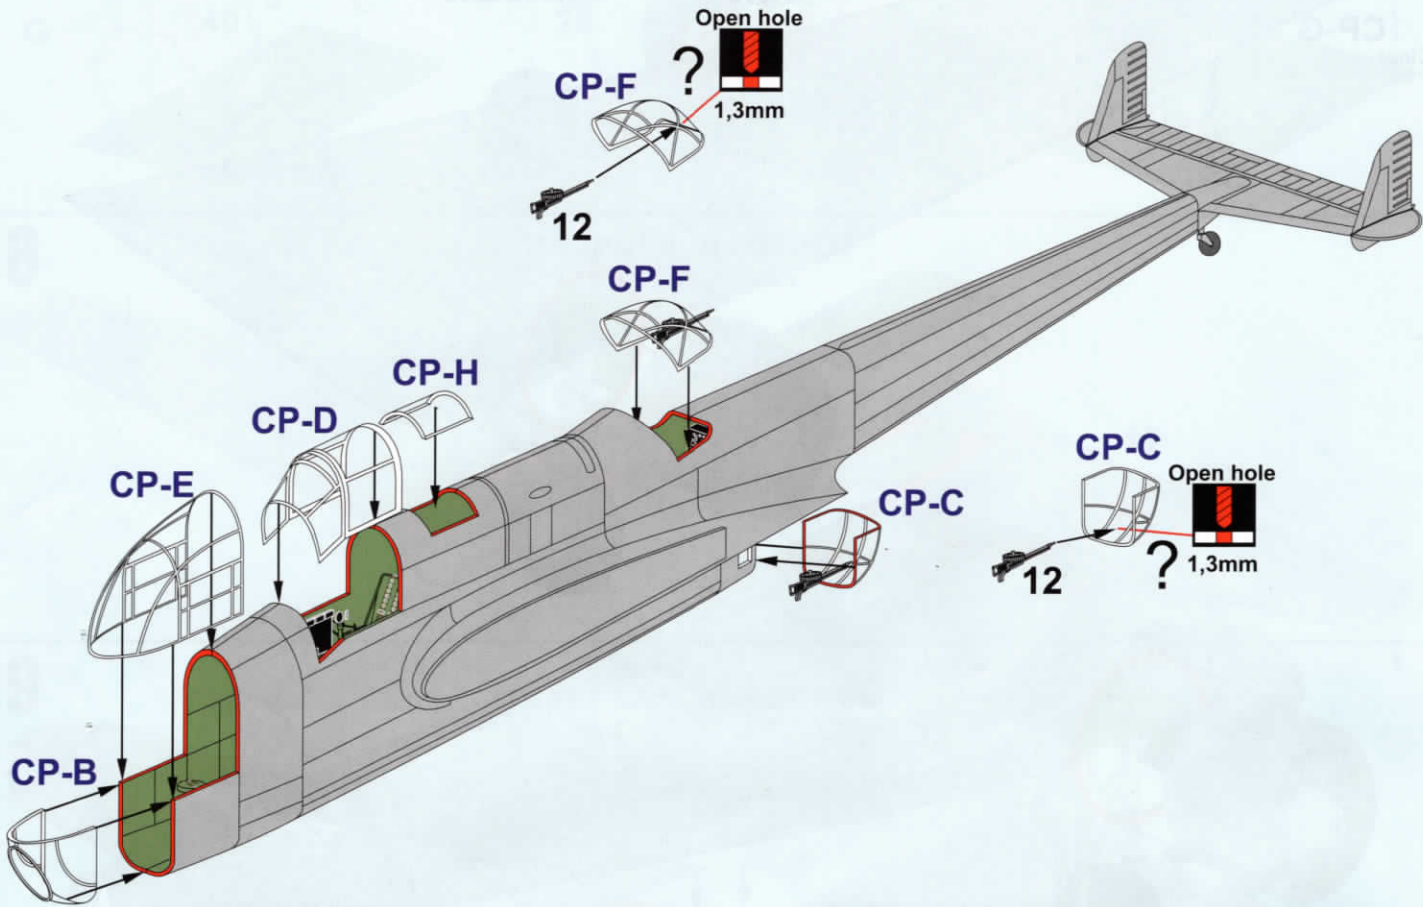

14

HAMPDEN

Mk.I