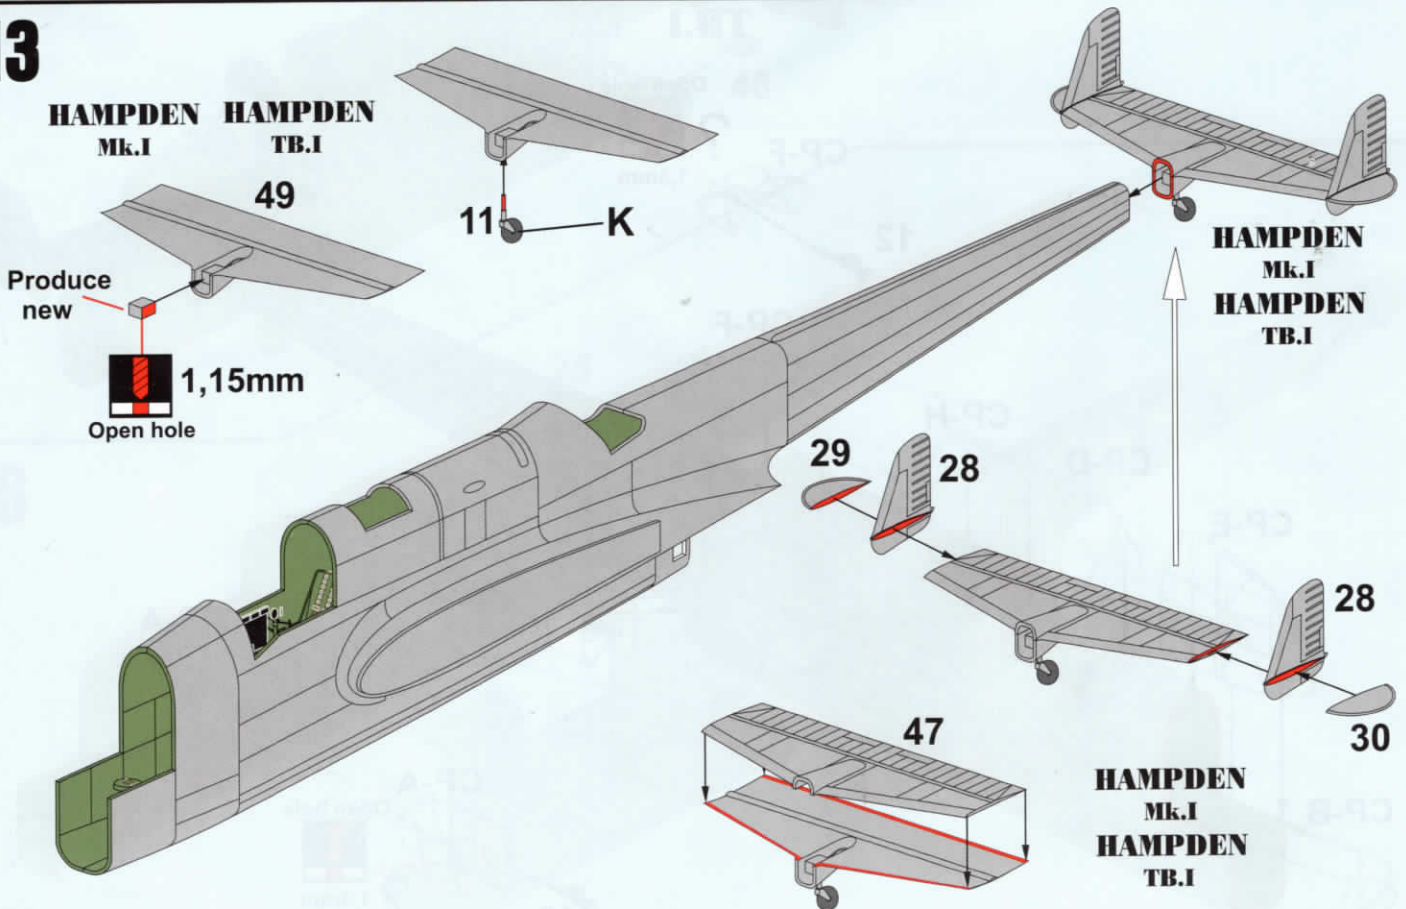

HAMPDEN HAMPDEN

Mk.I

TB.I