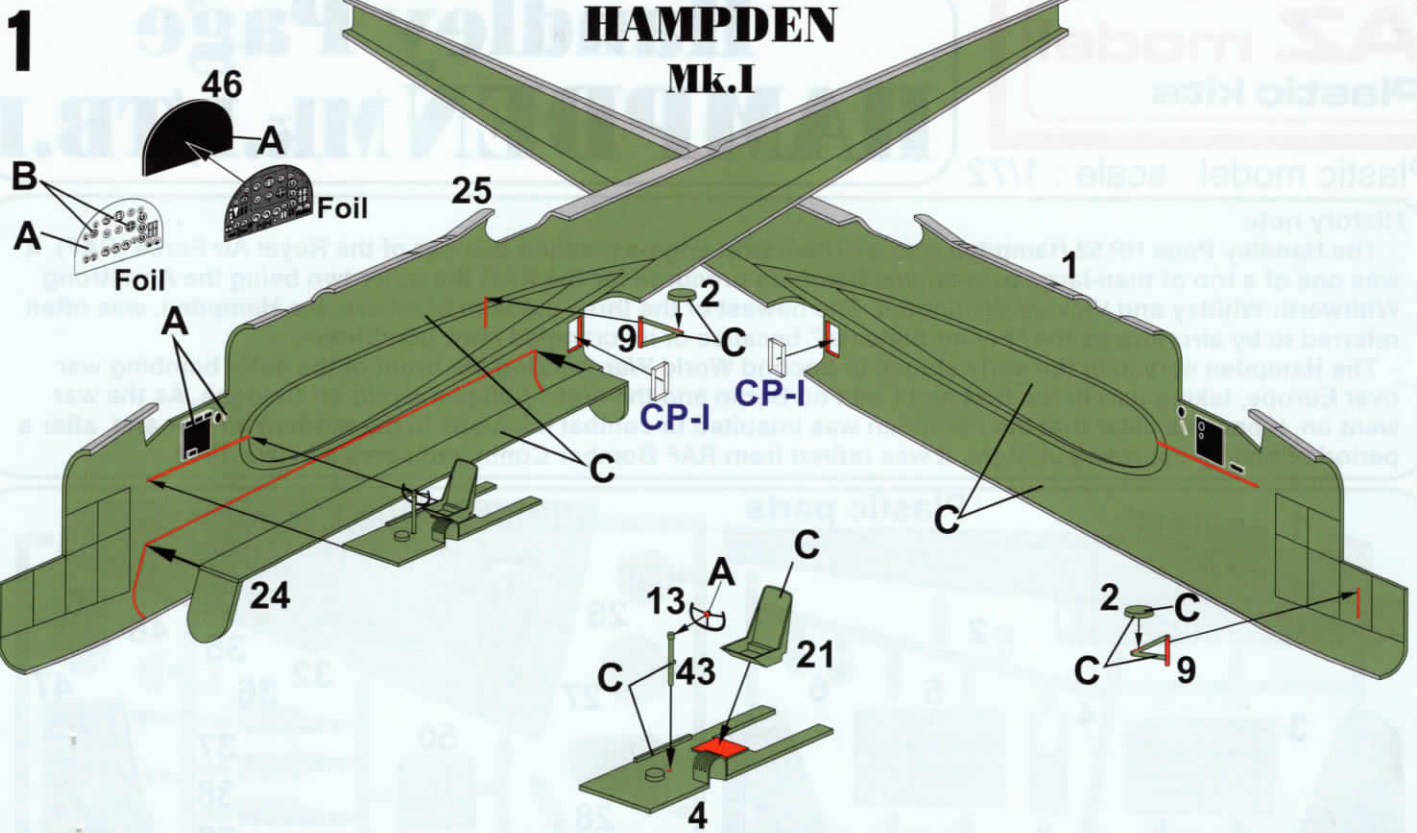

HAMPDEN Mk.I