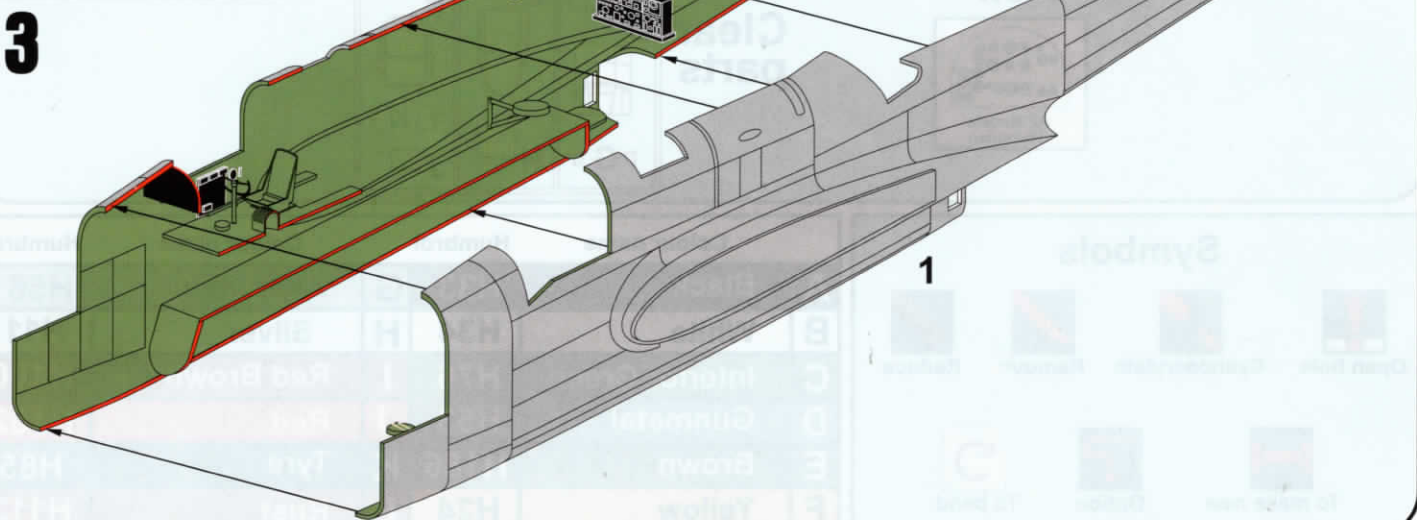

HAMPDEN Mk.I