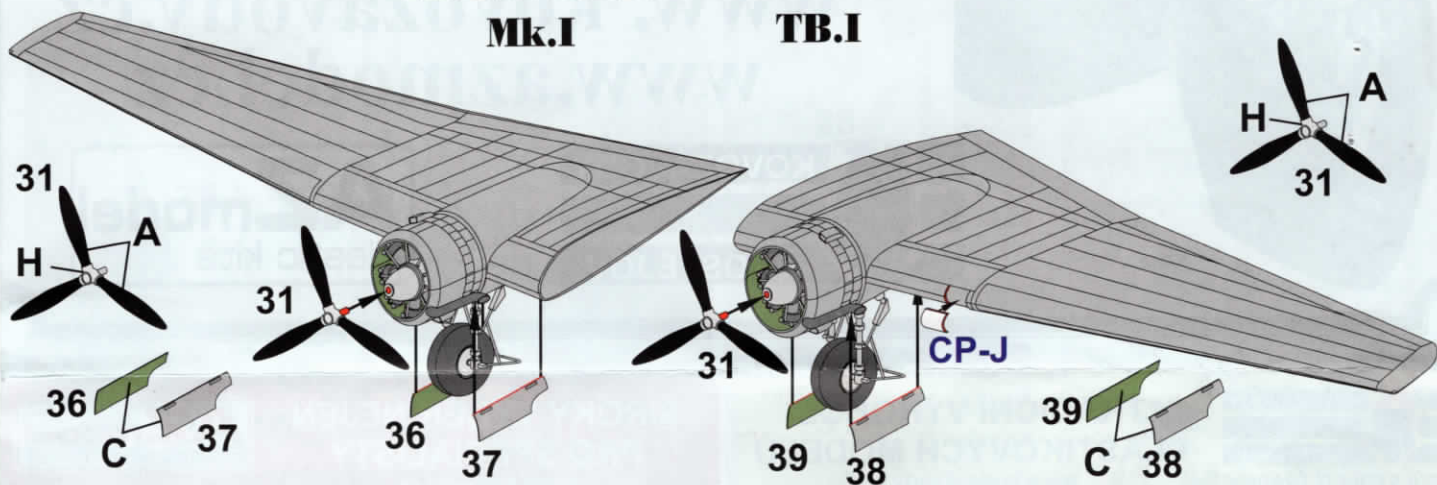

HAMPDEN HAMPDEN Mk.I TB.I

HAMPDEN HAMPDEN Mk.I TB.I