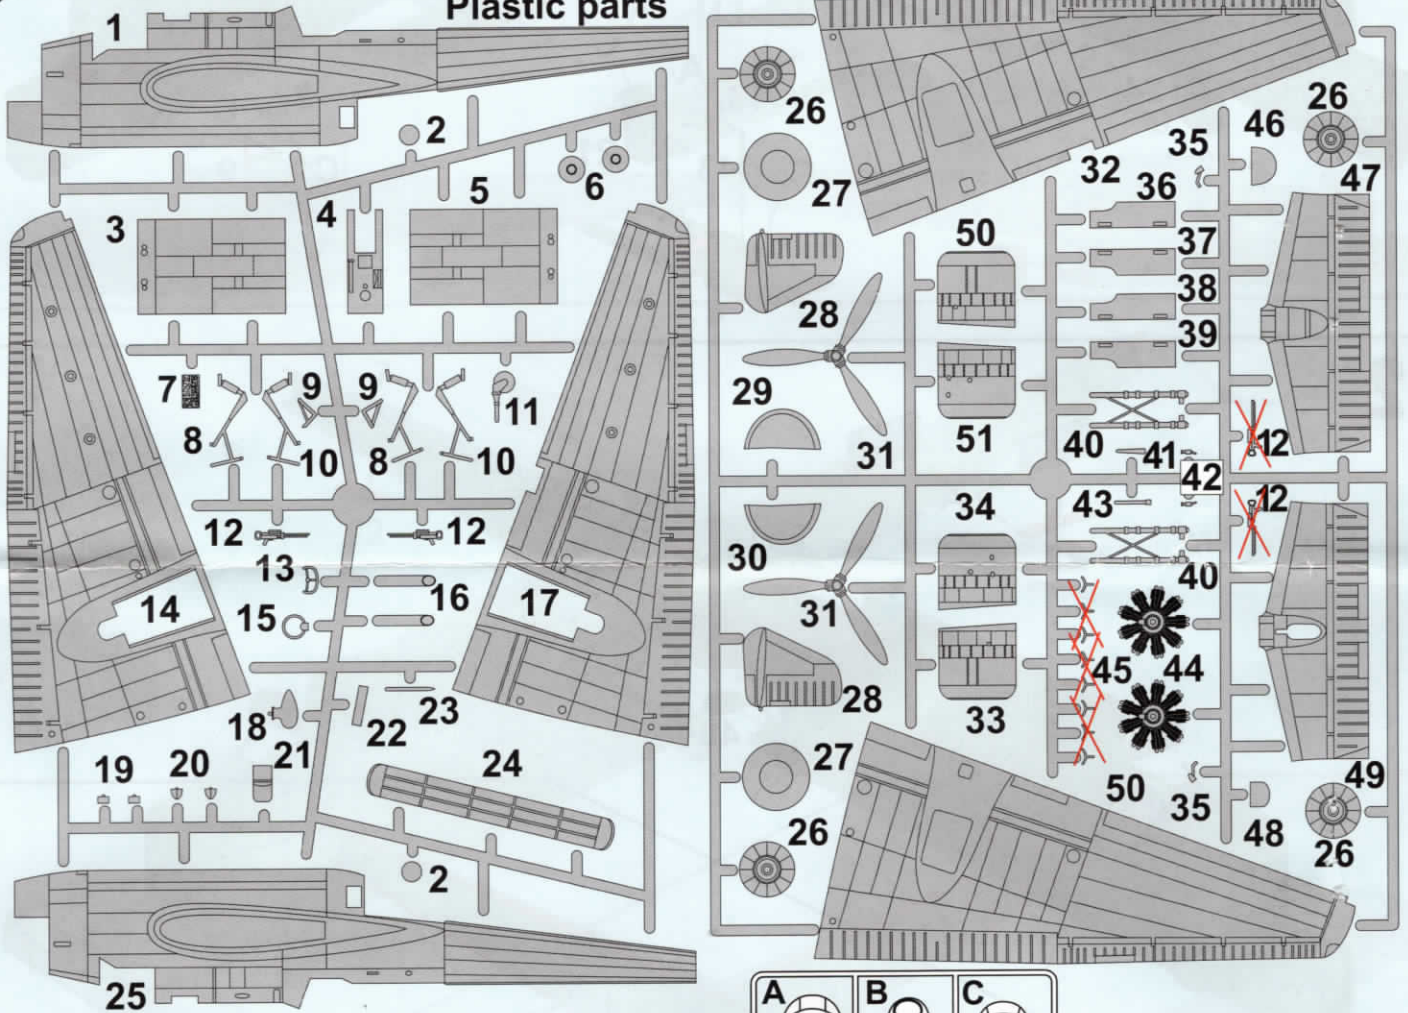

Plastic model scale : 1/72

History note

The Handley Page HP.52 Hampden was a British twin-engine medium bomber of the Royal Air Force (RAF). It was one of a trio of then-large twin-engine bombers procured for the RAF, the other two being the Armstrong Whitworth Whitley and Vickers Wellington. The newest of the three medium bombers, the Hampden, was often referred to by aircrews as the "Flying Suitcase" because of its cramped crew conditions.

The Hampden served in the early stages of Second World War, bearing the brunt of the early bombing war over Europe, taking part in the first night raid on Berlin and the first 1,000-plane raid on Cologne. As the war went on, it became clear that the Hampden was unsuited to combat missions in the modern air war and, after a period of mainly operating at night, it was retired from RAF Bomber Command service in late 1942.

Plastic parts

Foil

Clear parts