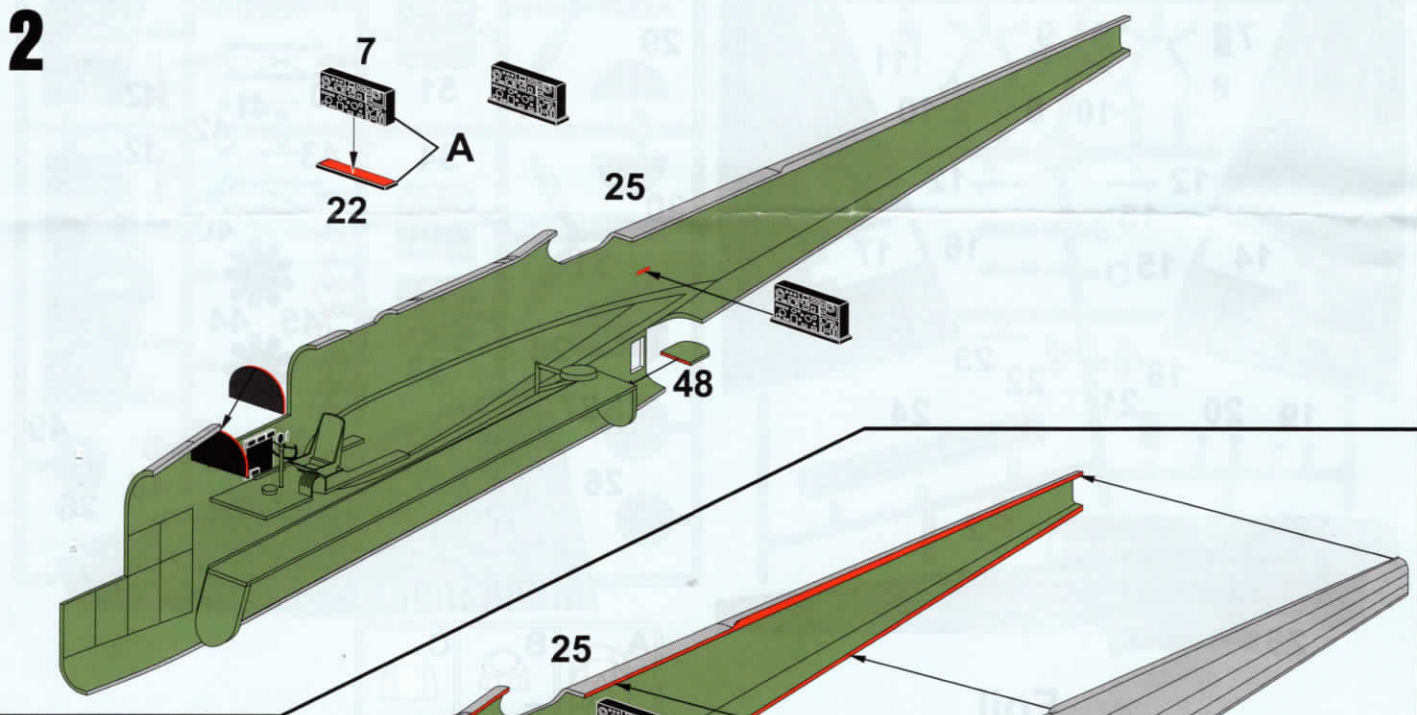

HAMPDEN Mk.I