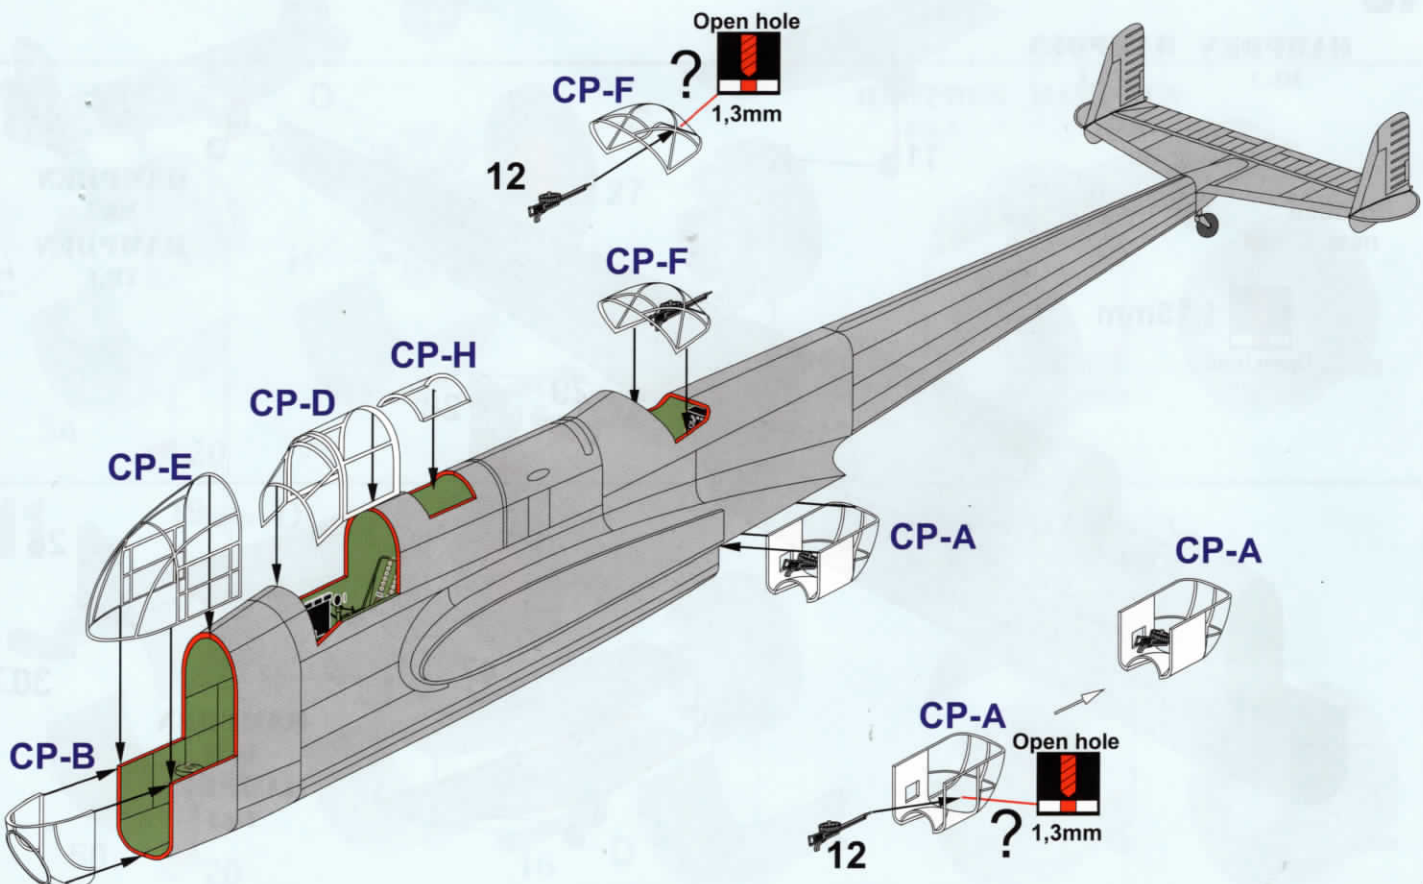

HAMPDEN

TB.I