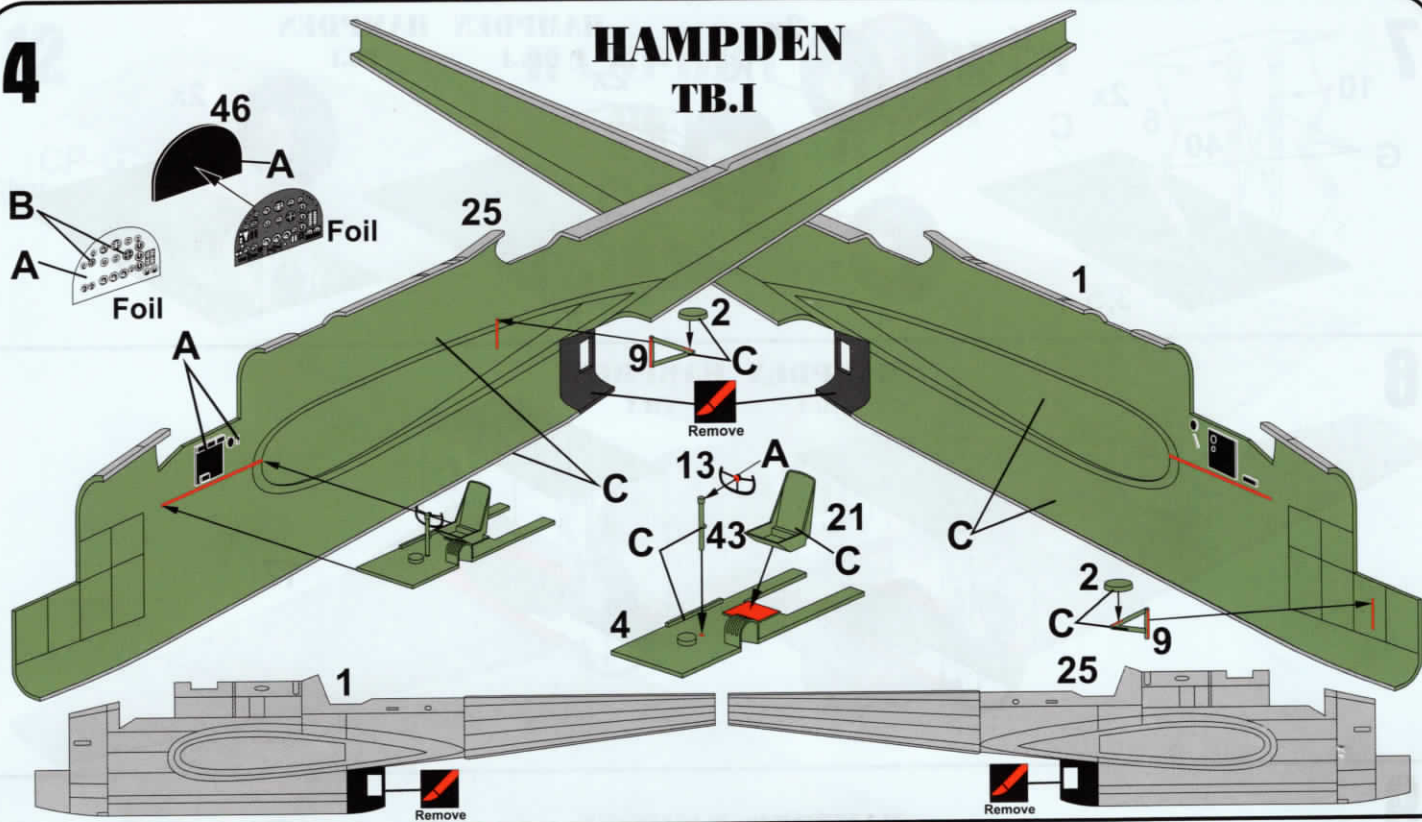

4

HAMPDEN TB.I