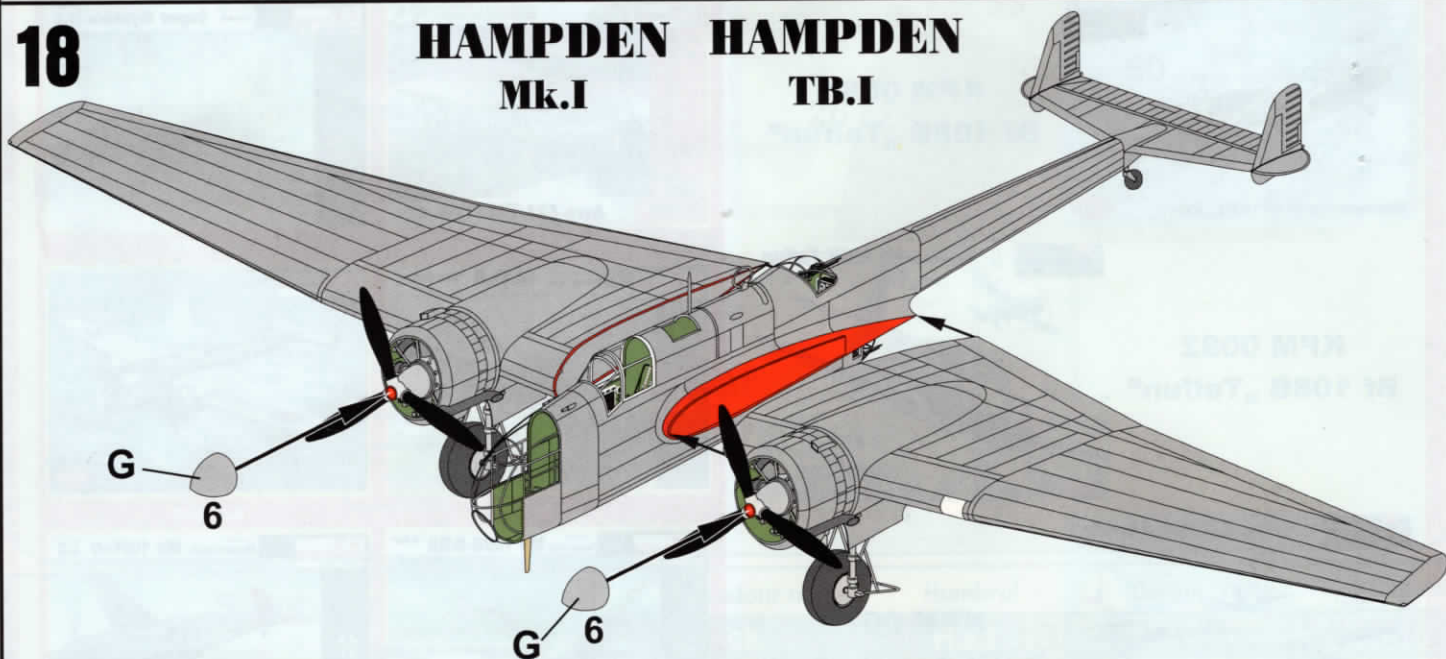

16

17

18

Navštivte web „Modelářovo” - www.modelarovo.cz
novinky - recenze - stavby - zajímavosti - podklady - kalendář soutěží
Visit web page „Modelarovo” - www.modelarovo.cz
news - reviews - builds - history - references - walkarounds