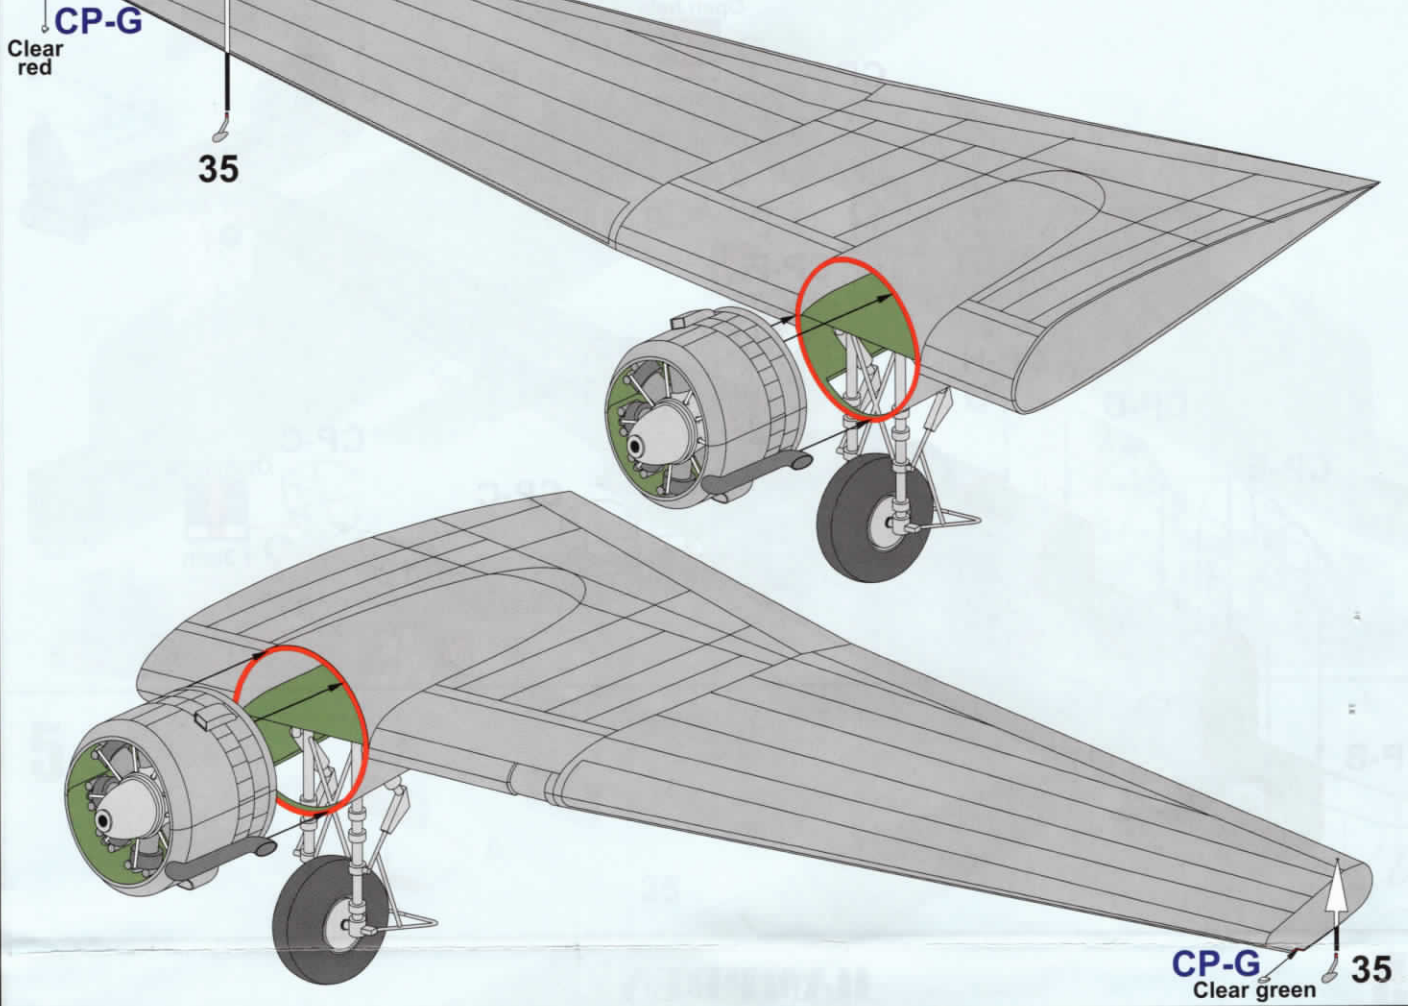

12

HAMPDEN HAMPDEN

Mk.I

TB.I