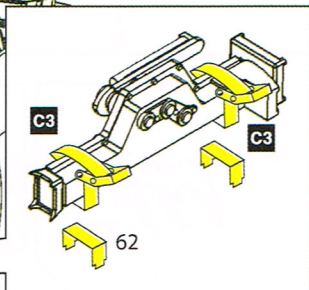

Antenna
∅0.6mm
Brass rod
(Not included)

Copyright © Def.Model 2012 All right reserved
Made In KOREA REP.