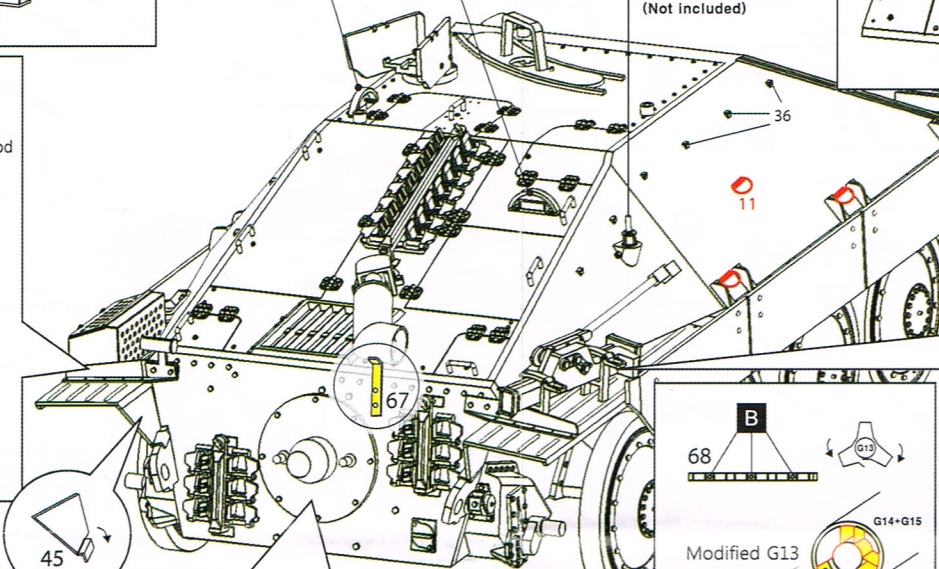

Antenna
∅0.6mm
Brass rod
(Not included)

Copyright © Def.Model 2012 All right reserved
Made In KOREA REP.