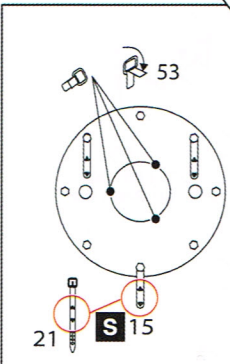

Antenna
∅0.6mm
Brass rod
(Not included)

Copyright © Def.Model 2012 All right reserved
Made In KOREA REP.