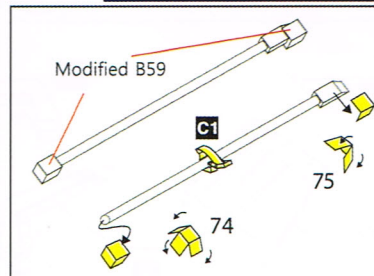

Antenna
∅0.6mm
Brass rod
(Not included)

Copyright © Def.Model 2012 All right reserved
Made In KOREA REP.