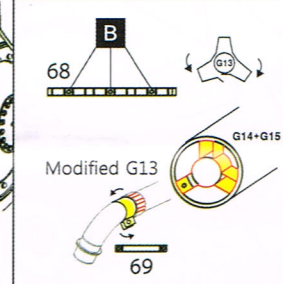

Antenna
∅0.6mm
Brass rod
(Not included)

Copyright © Def.Model 2012 All right reserved
Made In KOREA REP.