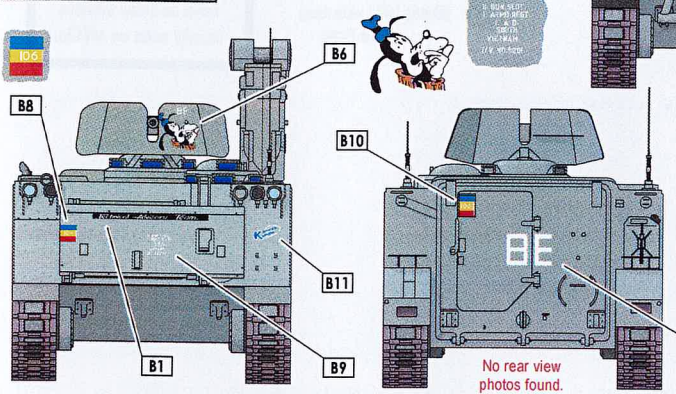

M113 specials

in Vietnam

M113A1 Fitter
M113A1 RAEME vehicle
M577A1 command post

A M113A1 1967.

B M113A1 Fitter Light Aid Detachment, 1970.

No rear view photos found.

An older number is still very visible under the newer.

D M113A1 Fitter 1970-71.

Up armoured.

C M577A1 Up armoured.

104 Signals. 1969.

E M113A1 Fitter Light Aid Detachment 1971.

Up armoured.

No front view photos found.

F M577A1 Up armoured.
104 Signals. 1971.