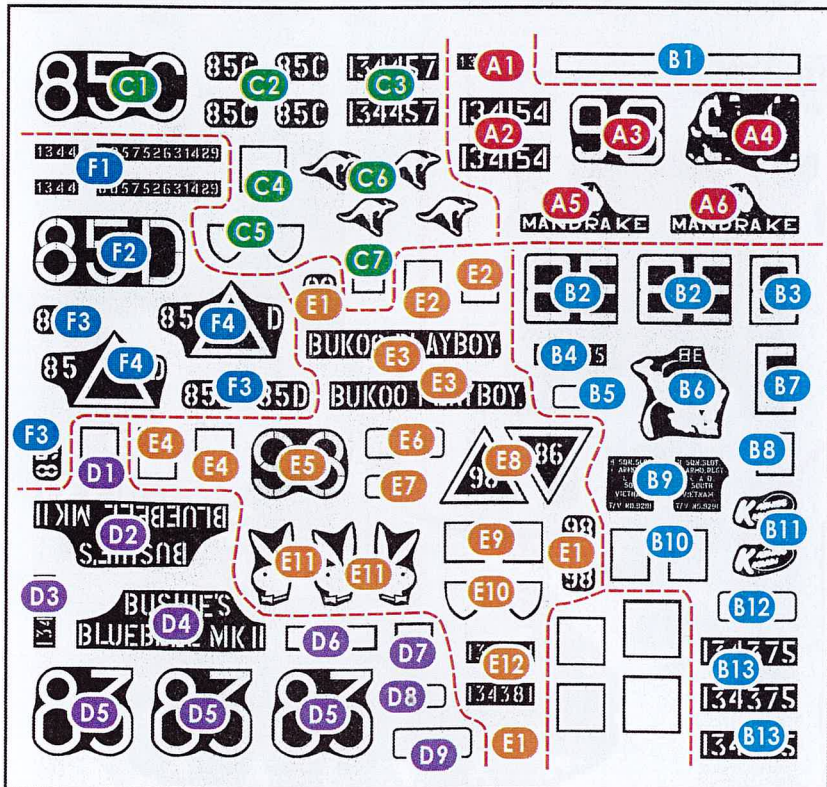

D M113A1 Fitter 1970-71.

Up armoured.

C M577A1 Up armoured.

104 Signals. 1969.

E M113A1 Fitter Light Aid Detachment 1971.

Up armoured.

No front view photos found.

F M577A1 Up armoured.
104 Signals. 1971.

Create a six digit ARN-number. 1344 + 605752631429 [F1]

- Olive Drab.
- (Dark) US Lusterless Olive Drab.

Star-Decals set **35-930** have all small stencils usually seen on M113s.

35-C 1300

Artwork by Johan Lexell
Produced by Star Decals Sweden
Copyright Star Decals 2020
Printed in China 2020

MANDRAKE MANDRAKE

98

BE BE BE

85D

85

D

BUKOO PLAYBOY.

134375

BUSHIE'S

BLUEBELL MK II

134383

108

134381

98

88

88