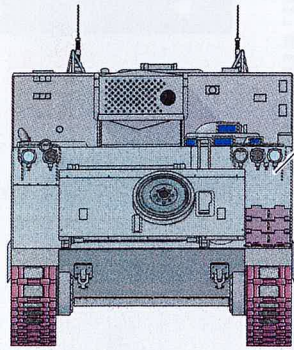

M113 specials

in Vietnam

M113A1 Fitter
M113A1 RAEME vehicle
M577A1 command post

A M113A1 1967.

B M113A1 Fitter Light Aid Detachment, 1970.

No rear view photos found.

An older number is still very visible under the newer.

D M113A1 Fitter 1970-71.

Up armoured.

C M577A1 Up armoured.

104 Signals. 1969.

E M113A1 Fitter Light Aid Detachment 1971.

Up armoured.

No front view photos found.

F M577A1 Up armoured.
104 Signals. 1971.