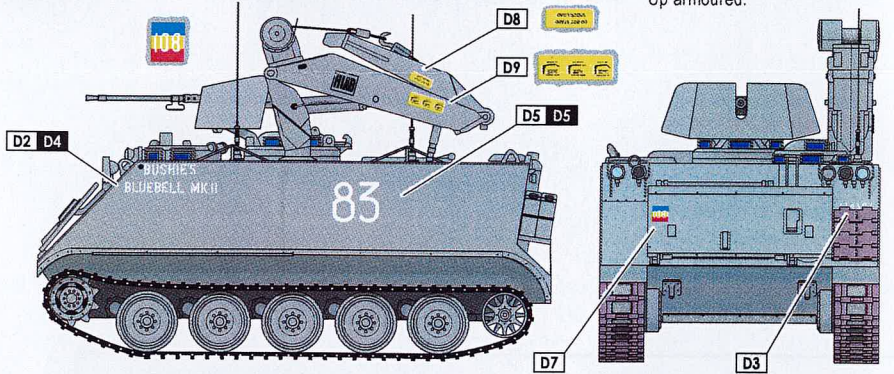

M113 specials

in Vietnam

M113A1 Fitter
M113A1 RAEME vehicle
M577A1 command post

A M113A1 1967.

B M113A1 Fitter Light Aid Detachment, 1970.

No rear view photos found.

An older number is still very visible under the newer.

D M113A1 Fitter 1970-71.

Up armoured.

C M577A1 Up armoured.

104 Signals. 1969.

E M113A1 Fitter Light Aid Detachment 1971.

Up armoured.

No front view photos found.

F M577A1 Up armoured.
104 Signals. 1971.