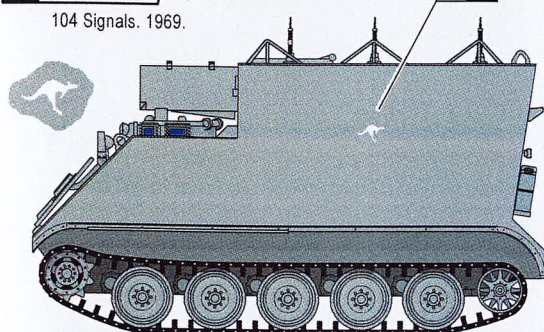

M113 specials

in Vietnam

M113A1 Fitter
M113A1 RAEME vehicle
M577A1 command post

A M113A1 1967.

B M113A1 Fitter Light Aid Detachment, 1970.

No rear view photos found.

An older number is still very visible under the newer.

D M113A1 Fitter 1970-71.

Up armoured.

C M577A1 Up armoured.

104 Signals. 1969.

E M113A1 Fitter Light Aid Detachment 1971.

Up armoured.

No front view photos found.

F M577A1 Up armoured.
104 Signals. 1971.