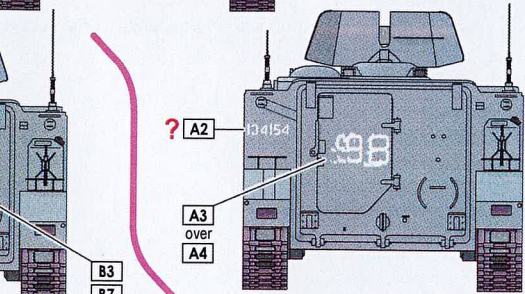

M113 specials

in Vietnam

M113A1 Fitter
M113A1 RAEME vehicle
M577A1 command post

A M113A1 1967.

B M113A1 Fitter Light Aid Detachment, 1970.

No rear view photos found.

An older number is still very visible under the newer.