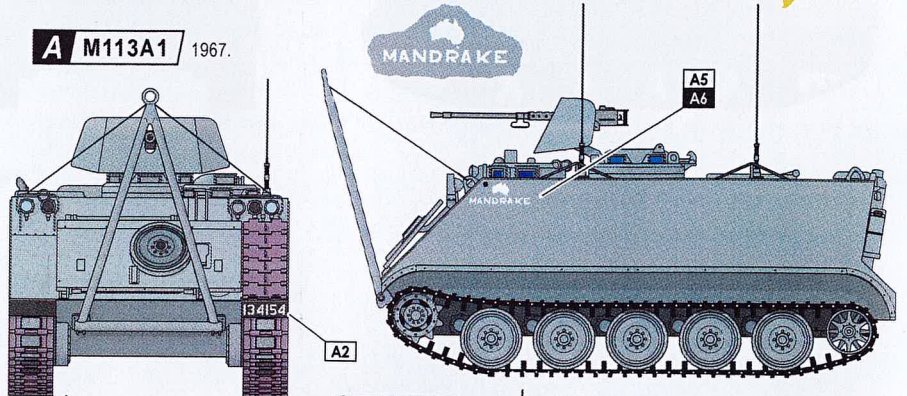

M113 specials

in Vietnam

M113A1 Fitter
M113A1 RAEME vehicle
M577A1 command post

A M113A1 1967.

B M113A1 Fitter Light Aid Detachment, 1970.

No rear view photos found.

An older number is still very visible under the newer.

D M113A1 Fitter 1970-71.

Up armoured.

C M577A1 Up armoured.

104 Signals. 1969.

E M113A1 Fitter Light Aid Detachment 1971.

Up armoured.

No front view photos found.

F M577A1 Up armoured.
104 Signals. 1971.