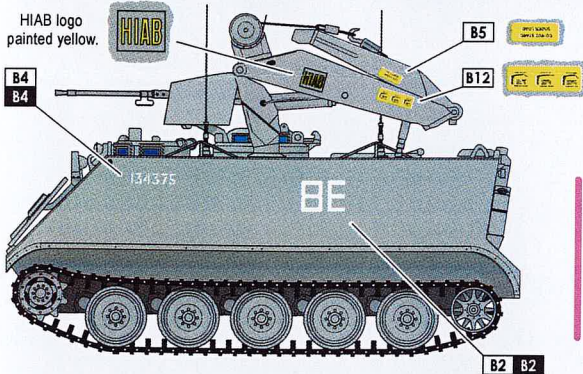

M113 specials

in Vietnam

M113A1 Fitter
M113A1 RAEME vehicle
M577A1 command post

A M113A1 1967.

B M113A1 Fitter Light Aid Detachment, 1970.

No rear view photos found.

An older number is still very visible under the newer.

D M113A1 Fitter 1970-71.

Up armoured.

C M577A1 Up armoured.

104 Signals. 1969.

E M113A1 Fitter Light Aid Detachment 1971.

Up armoured.

No front view photos found.

F M577A1 Up armoured.
104 Signals. 1971.