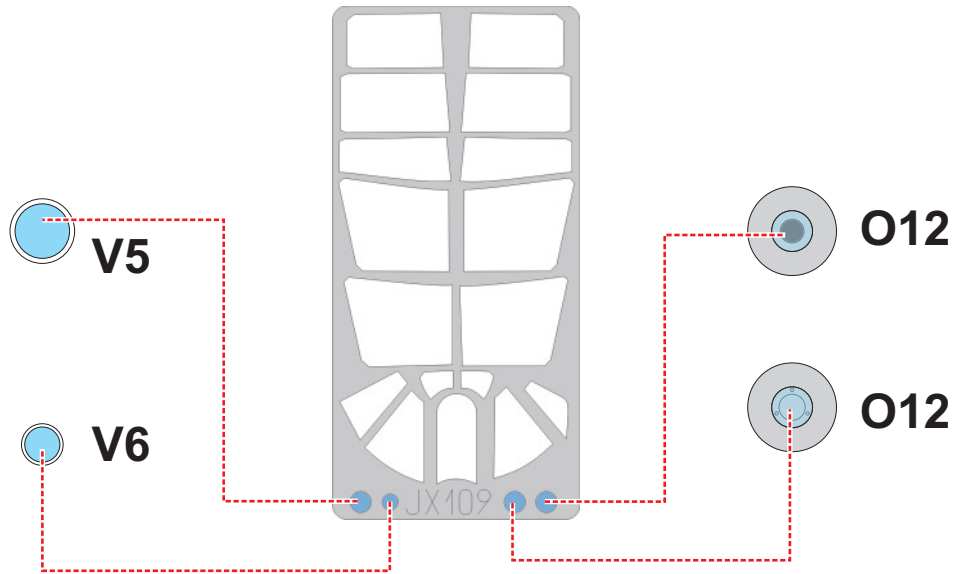

# P-40N 1/32

The die-cut mask for accurate canopy frame painting of the  
*Hasegawa* *scale 1/32 KIT*

1.)

X1 Z2 ? Z3 Z1

2.)