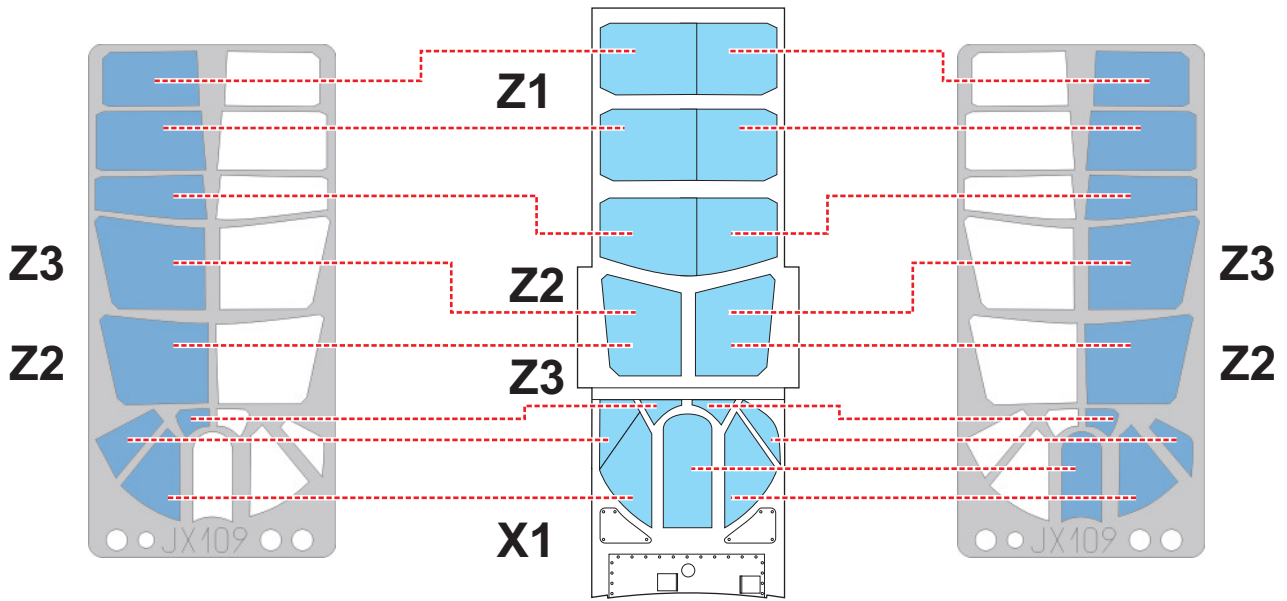

# P-40N 1/32

The die-cut mask for accurate canopy frame painting of the  
*Hasegawa* *scale 1/32 KIT*

1.)

X1 Z2 ? Z3 Z1

2.)