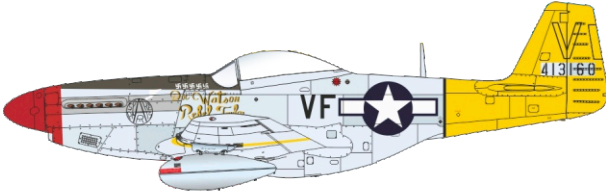

SCALE
1/32

P-51D-5 15th AF

ITEM #
D32010

44-13483, Lt. Col. Bob Baseler
325th FG, 15th AF
Italy, autumn 1944

44-13500, Capt. Robert J. Goebel
308th FS, 31th FG, 15th AF
San Severo, Italy, late 1944

44-13160, Maj. Ralph Watson
5th FS, 52nd FG, 15th AF
Madna, Italy, December 1944

44-13264, Maj. Robert C. Curtis
2nd FS, 52nd FG, 15th AF
Madna, Italy, August 1944

44-13263, Maj. Robert McCampbell
4th FS, 52nd FG, 15th AF
Madna, Italy, August 1944

DESIGNED EXCLUSIVELY FOR P-51D-5 BY TAMIYA/REVELL