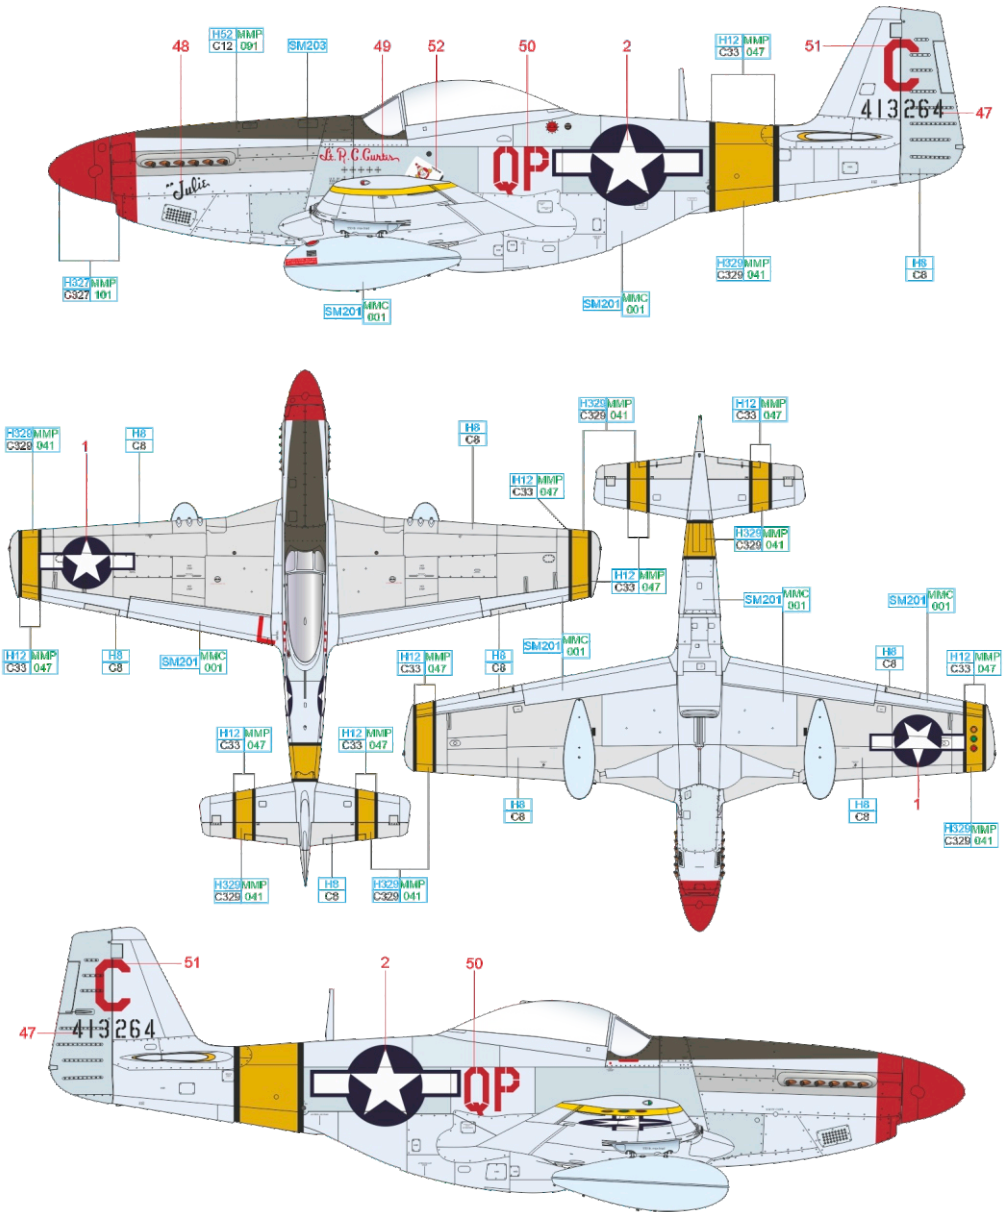

SUPER FINE SILVER	SM201	MMC 001	SUPER IRON	SM203	SILVER	HB C8

YELLOW	H329 MMP C329 041	RED	H327 MMP C327 101	OLIVE DRAB	H52 MMP C12 091	BLACK	H12 MMP C33 047