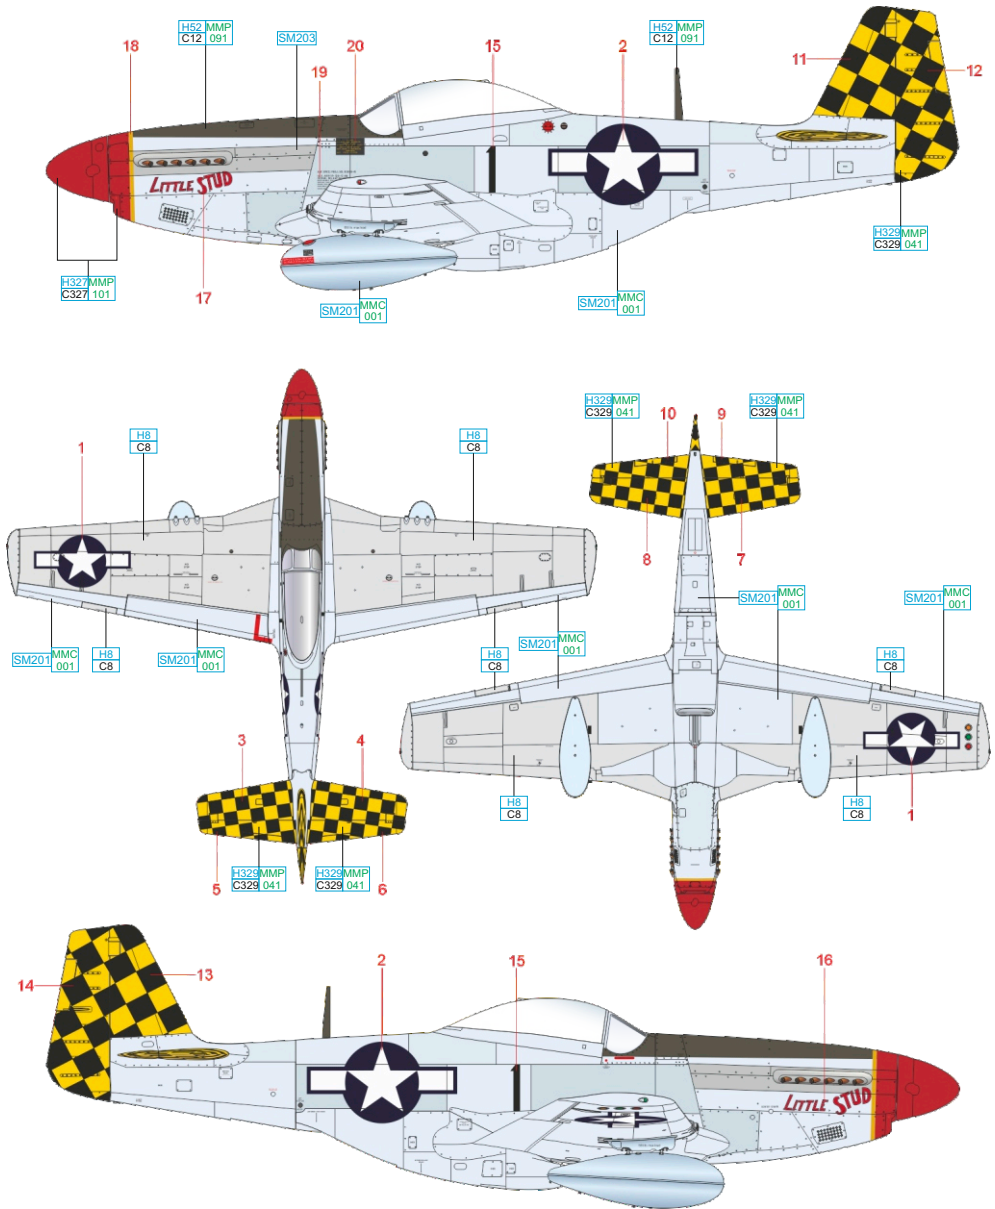

YELLOW	#329 MMP C329 041	RED	#327 MMP C327 101	OLIVE DRAB	#52 MMP C12 091
SUPER FINE SILVER	SM201 MMC 001	SUPER IRON	SM203	SILVER	H8 C8