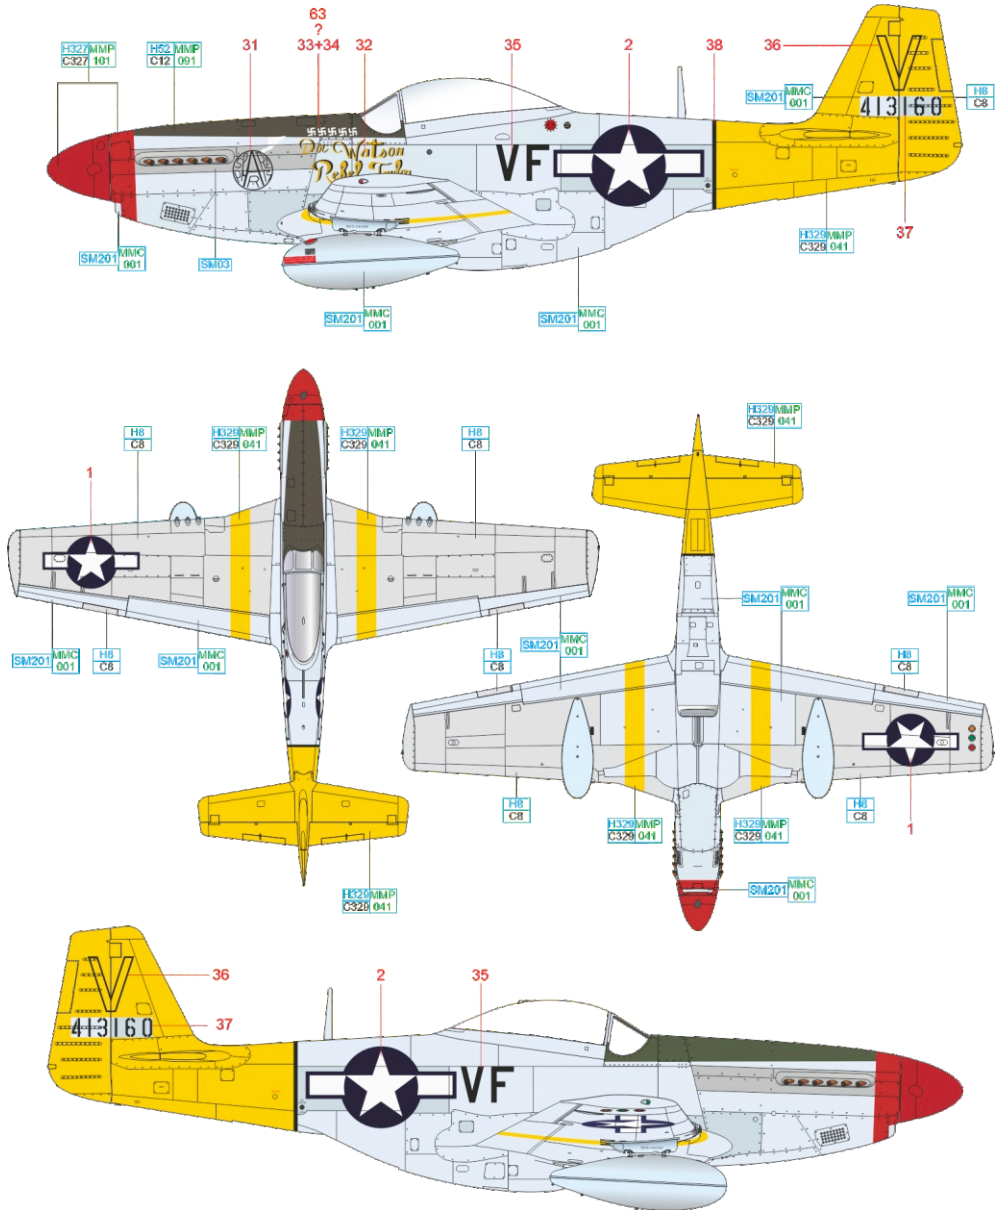

YELLOW	H32/MMP C329 041	RED	H52/MMP C12 091	DRAW	H52/MMP C12 091
SUPER FINE SILVER	SM201/MMC 001	SUPER IRON	SM203	SILVER	H8 CB