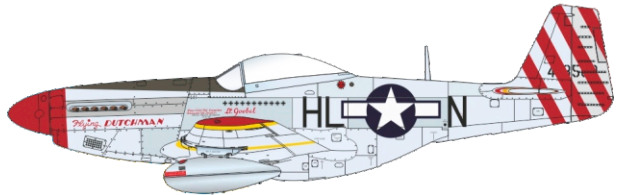

SCALE
1/32

P-51D-5 15th AF

ITEM #
D32010

44-13483, Lt. Col. Bob Baseler
325th FG, 15th AF
Italy, autumn 1944

44-13500, Capt. Robert J. Goebel
308th FS, 31th FG, 15th AF
San Severo, Italy, late 1944

44-13160, Maj. Ralph Watson
5th FS, 52nd FG, 15th AF
Madna, Italy, December 1944