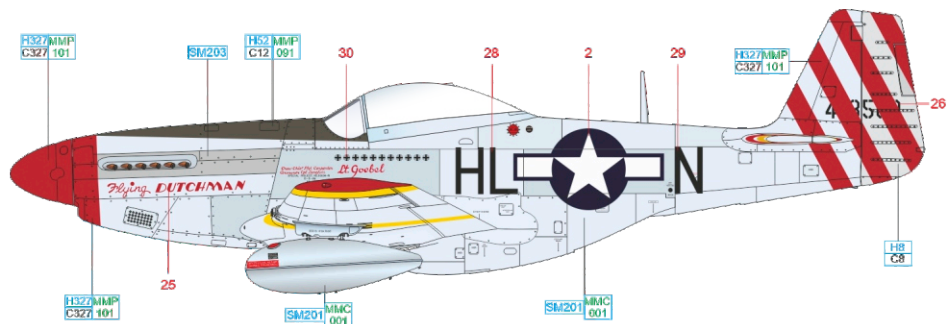

YELLOW	H329/MMP C329 041	RED	H327/MMP C327 101	OLIVE DRAB	H32/MMP C12 091
SUPER FINE SILVER	SM201/MMC 001	SUPER IRON	SM203	SILVER	H8 C8