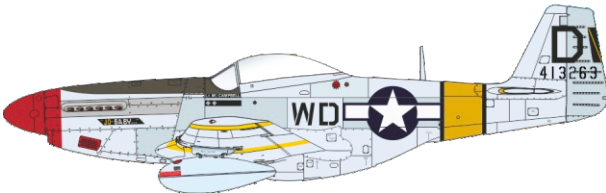

SCALE
1/32

P-51D-5 15th AF

ITEM #
D32010

44-13483, Lt. Col. Bob Baseler
325th FG, 15th AF
Italy, autumn 1944

44-13500, Capt. Robert J. Goebel
308th FS, 31th FG, 15th AF
San Severo, Italy, late 1944

44-13160, Maj. Ralph Watson
5th FS, 52nd FG, 15th AF
Madna, Italy, December 1944

44-13264, Maj. Robert C. Curtis
2nd FS, 52nd FG, 15th AF
Madna, Italy, August 1944

44-13263, Maj. Robert McCampbell
4th FS, 52nd FG, 15th AF
Madna, Italy, August 1944

DESIGNED EXCLUSIVELY FOR P-51D-5 BY TAMIYA/REVELL