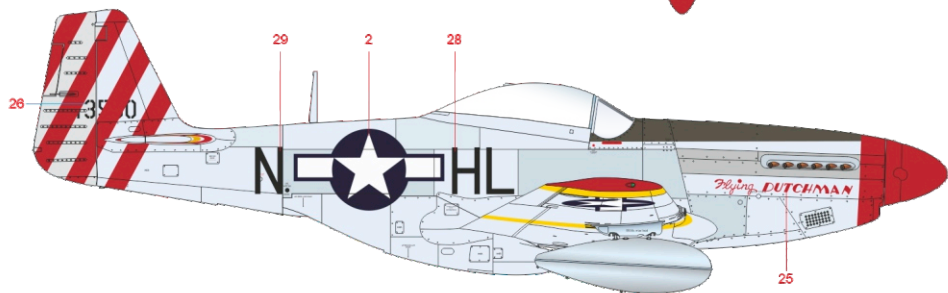

YELLOW	H329/MMP C329 041	RED	H327/MMP C327 101	OLIVE DRAB	H32/MMP C12 091
SUPER FINE SILVER	SM201/MMC 001	SUPER IRON	SM203	SILVER	H8 C8