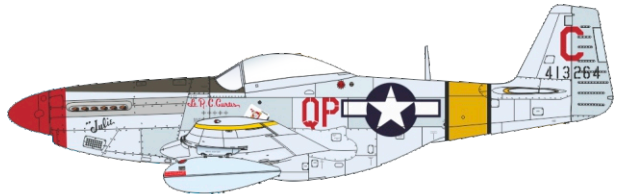

SCALE
1/32

P-51D-5 15th AF

ITEM #
D32010

44-13483, Lt. Col. Bob Baseler
325th FG, 15th AF
Italy, autumn 1944

44-13500, Capt. Robert J. Goebel
308th FS, 31th FG, 15th AF
San Severo, Italy, late 1944

44-13160, Maj. Ralph Watson
5th FS, 52nd FG, 15th AF
Madna, Italy, December 1944

44-13264, Maj. Robert C. Curtis
2nd FS, 52nd FG, 15th AF
Madna, Italy, August 1944

44-13263, Maj. Robert McCampbell
4th FS, 52nd FG, 15th AF
Madna, Italy, August 1944

DESIGNED EXCLUSIVELY FOR P-51D-5 BY TAMIYA/REVELL