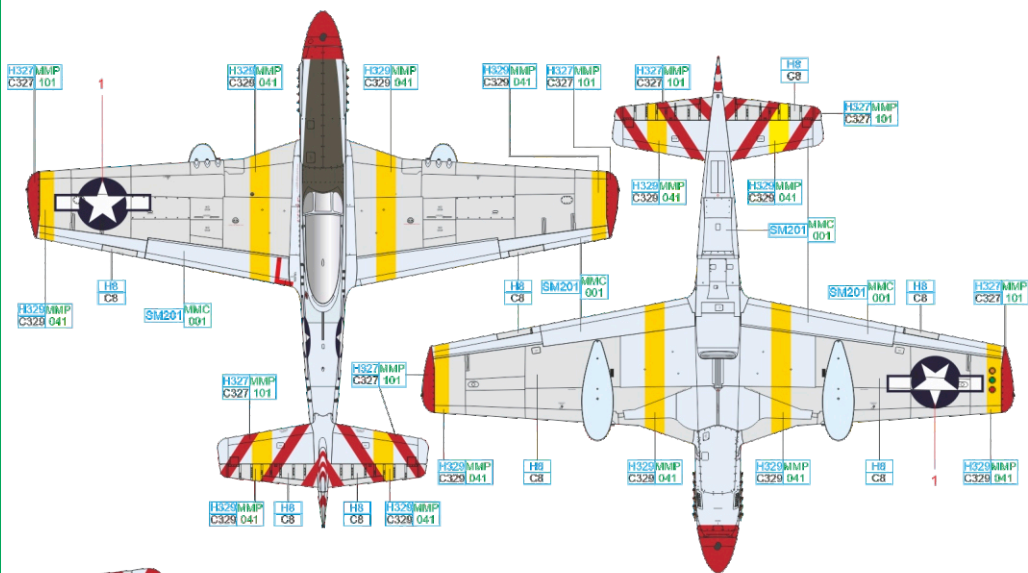

YELLOW	H329/MMP C329 041	RED	H327/MMP C327 101	OLIVE DRAB	H32/MMP C12 091
SUPER FINE SILVER	SM201/MMC 001	SUPER IRON	SM203	SILVER	H8 C8