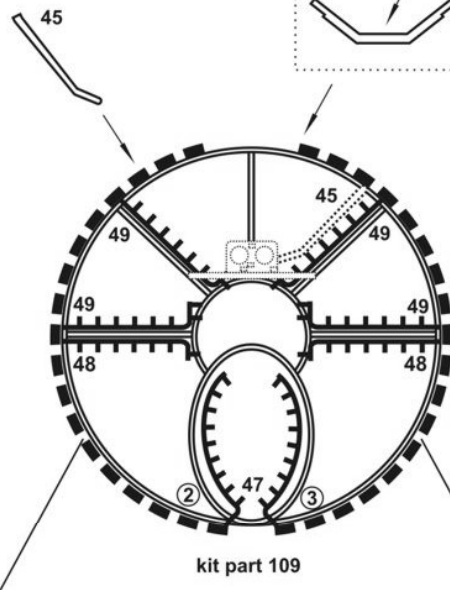

NH Detail cat.№ A72-034 Antonov An30 Interior Set for Amodel kit (72103)

wire $\varnothing 0,8$ mm
(not included)

wire $\varnothing 0,6$ mm
(not included)

kit part 114

wire $\varnothing 0,8$ mm
(not included)

kit part 109

wire $\varnothing 0,8$ mm
(not included)

kit part 111

wire $\varnothing 0,8$ mm
(not included)

wire $\varnothing 0,6$ mm
(not included)

Search reference pictures for proper
mount of details, shown on this page!