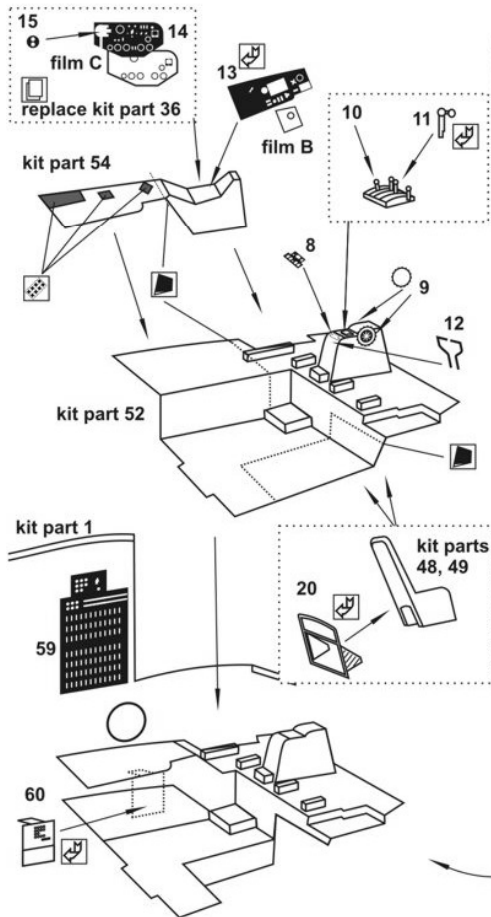

NH Detail cat.№ A72-034 Antonov An30 Interior Set for Amodel kit (72103)

wire $\varnothing 0,8$ mm
(not included)

wire $\varnothing 0,6$ mm
(not included)

kit part 114

wire $\varnothing 0,8$ mm
(not included)

kit part 109

wire $\varnothing 0,8$ mm
(not included)

kit part 111

wire $\varnothing 0,8$ mm
(not included)

wire $\varnothing 0,6$ mm
(not included)

Search reference pictures for proper
mount of details, shown on this page!