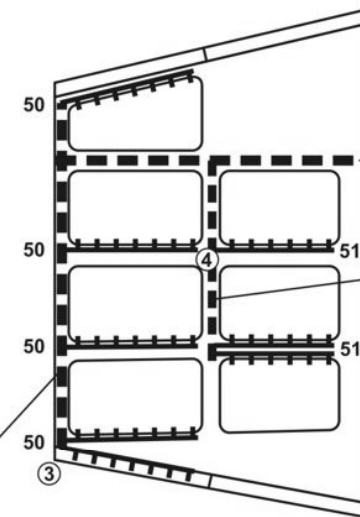

NH Detail cat.№ A72-034 Antonov An30 Interior Set for Amodel kit (72103)

wire $\varnothing 0,8$ mm
(not included)

wire $\varnothing 0,6$ mm
(not included)

kit part 114

wire $\varnothing 0,8$ mm
(not included)

kit part 109

wire $\varnothing 0,8$ mm
(not included)

kit part 111

wire $\varnothing 0,8$ mm
(not included)

wire $\varnothing 0,6$ mm
(not included)

Search reference pictures for proper
mount of details, shown on this page!