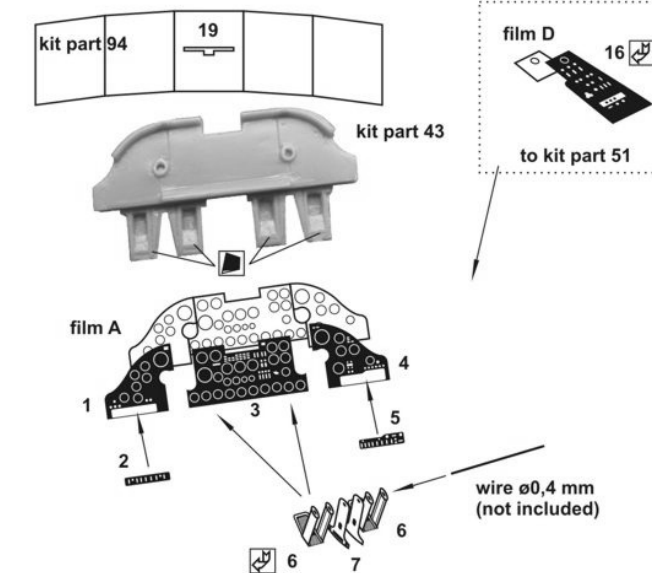

NH Detail cat.№ A72-034 Antonov An30 Interior Set for Amodel kit (72103)

wire $\varnothing 0,8$ mm
(not included)

wire $\varnothing 0,6$ mm
(not included)

kit part 114

wire $\varnothing 0,8$ mm
(not included)

kit part 109

wire $\varnothing 0,8$ mm
(not included)

kit part 111

wire $\varnothing 0,8$ mm
(not included)

wire $\varnothing 0,6$ mm
(not included)

Search reference pictures for proper
mount of details, shown on this page!