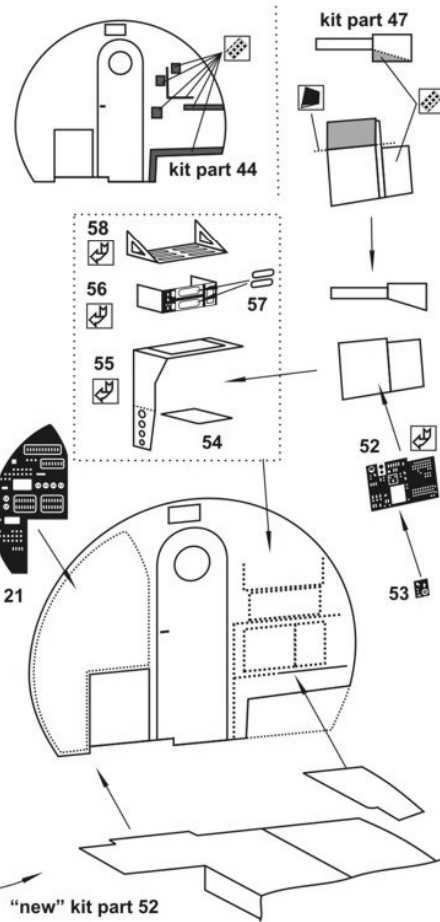

NH Detail cat.№ A72-034 Antonov An30 Interior Set for Amodel kit (72103)

wire $\varnothing 0,8$ mm
(not included)

wire $\varnothing 0,6$ mm
(not included)

kit part 114

wire $\varnothing 0,8$ mm
(not included)

kit part 109

wire $\varnothing 0,8$ mm
(not included)

kit part 111

wire $\varnothing 0,8$ mm
(not included)

wire $\varnothing 0,6$ mm
(not included)

Search reference pictures for proper
mount of details, shown on this page!