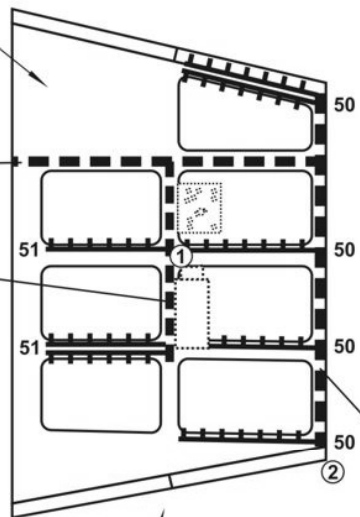

NH Detail cat.№ A72-034 Antonov An30 Interior Set for Amodel kit (72103)

wire $\varnothing 0,8$ mm
(not included)

wire $\varnothing 0,6$ mm
(not included)

kit part 114

wire $\varnothing 0,8$ mm
(not included)

kit part 109

wire $\varnothing 0,8$ mm
(not included)

kit part 111

wire $\varnothing 0,8$ mm
(not included)

wire $\varnothing 0,6$ mm
(not included)

Search reference pictures for proper
mount of details, shown on this page!