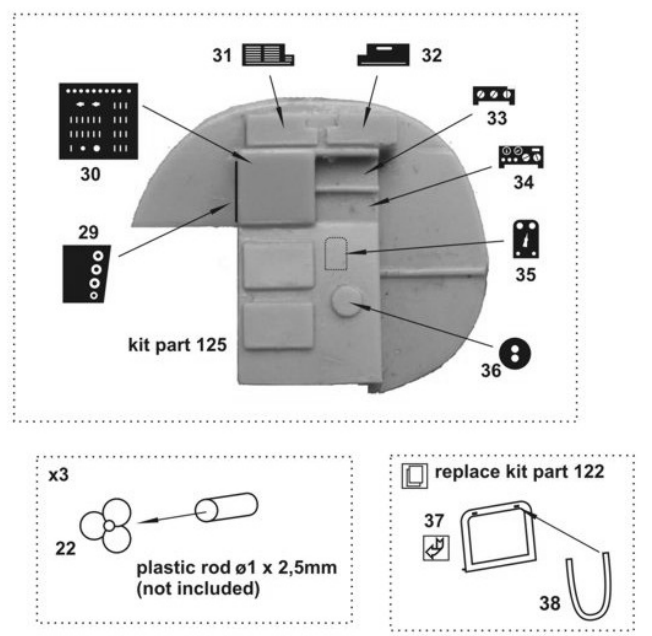

NH Detail cat.№ A72-034 Antonov An30 Interior Set for Amodel kit (72103)

wire $\varnothing 0,8$ mm
(not included)

wire $\varnothing 0,6$ mm
(not included)

kit part 114

wire $\varnothing 0,8$ mm
(not included)

kit part 109

wire $\varnothing 0,8$ mm
(not included)

kit part 111

wire $\varnothing 0,8$ mm
(not included)

wire $\varnothing 0,6$ mm
(not included)

Search reference pictures for proper
mount of details, shown on this page!