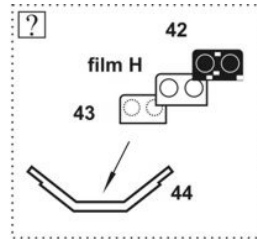

NH Detail cat.№ A72-034 Antonov An30 Interior Set for Amodel kit (72103)

wire $\varnothing 0,8$ mm
(not included)

wire $\varnothing 0,6$ mm
(not included)

kit part 114

wire $\varnothing 0,8$ mm
(not included)

kit part 109

wire $\varnothing 0,8$ mm
(not included)

kit part 111

wire $\varnothing 0,8$ mm
(not included)

wire $\varnothing 0,6$ mm
(not included)

Search reference pictures for proper
mount of details, shown on this page!