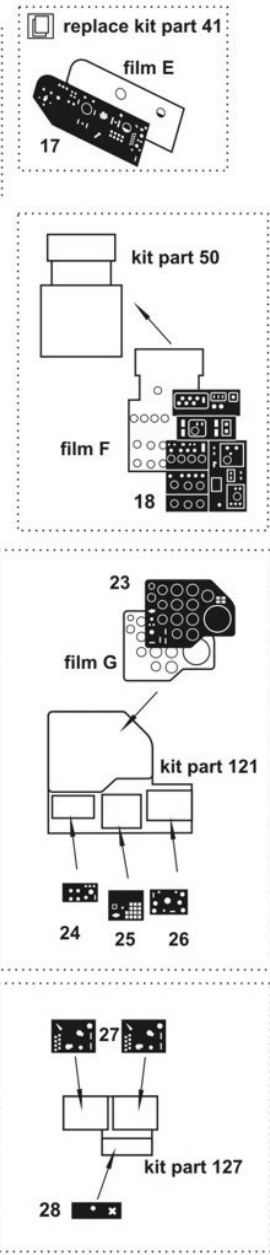

NH Detail cat.№ A72-034 Antonov An30 Interior Set for Amodel kit (72103)

wire $\varnothing 0,8$ mm
(not included)

wire $\varnothing 0,6$ mm
(not included)

kit part 114

wire $\varnothing 0,8$ mm
(not included)

kit part 109

wire $\varnothing 0,8$ mm
(not included)

kit part 111

wire $\varnothing 0,8$ mm
(not included)

wire $\varnothing 0,6$ mm
(not included)

Search reference pictures for proper
mount of details, shown on this page!