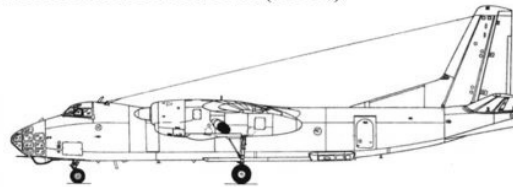

NH Detail cat.№ A72-034 Antonov An30 Interior Set for Amodel kit (72103)

wire $\varnothing 0,8$ mm
(not included)

wire $\varnothing 0,6$ mm
(not included)

kit part 114

wire $\varnothing 0,8$ mm
(not included)