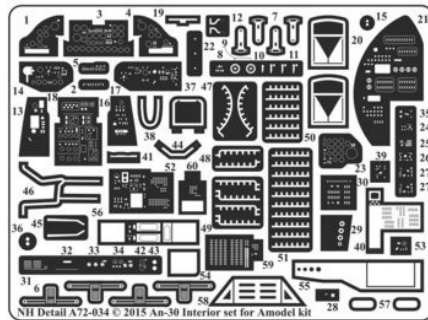

NH Detail cat.№ A72-034 Antonov An30 Interior Set for Amodel kit (72103)

wire $\varnothing 0,8$ mm
(not included)

wire $\varnothing 0,6$ mm
(not included)

kit part 114

wire $\varnothing 0,8$ mm
(not included)

kit part 109

wire $\varnothing 0,8$ mm
(not included)

kit part 111

wire $\varnothing 0,8$ mm
(not included)

wire $\varnothing 0,6$ mm
(not included)

Search reference pictures for proper
mount of details, shown on this page!