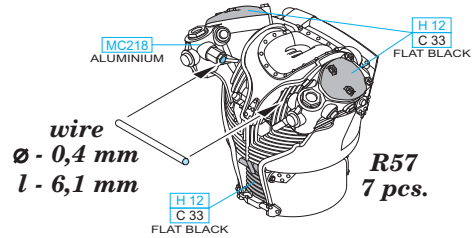

eduard
435 21 Obrnice 170
Czech Republic
www.eduard.com

www.eduard.com

632 063 Fw 190F-8 engine

for Revell kit - pro stavěbnici Revell

1/32

BEST ~~BRASS~~ RESIN AROUND!

- | | | |
|---------------------------|---------------------|---|
| REMOVE
ODSTRANIT | BEND
OHNOUT | SYMMETRICAL ASSEMBLY
SYMETRICKA MONTAZ |
| GRIND
OBROUSIT | OPTION
VOLBA | SCRIBE THE PANEL AND HOLES
RYTI |
| DRILL HOLE
VRTAT OTVOR | REPLACE
NAHRADIT | REVERSE SIDE
OTOČIT |