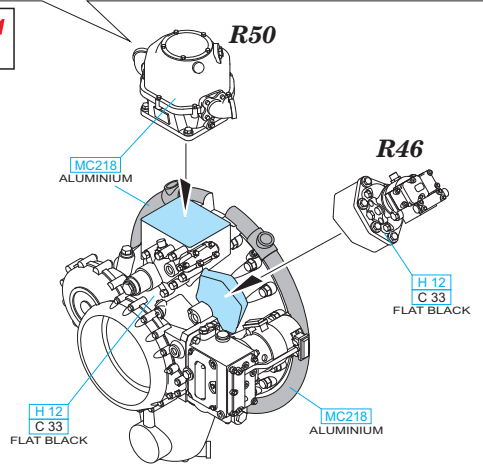

TEMPLATE 2
DO NOT GLUE!
NELEPIT!

C