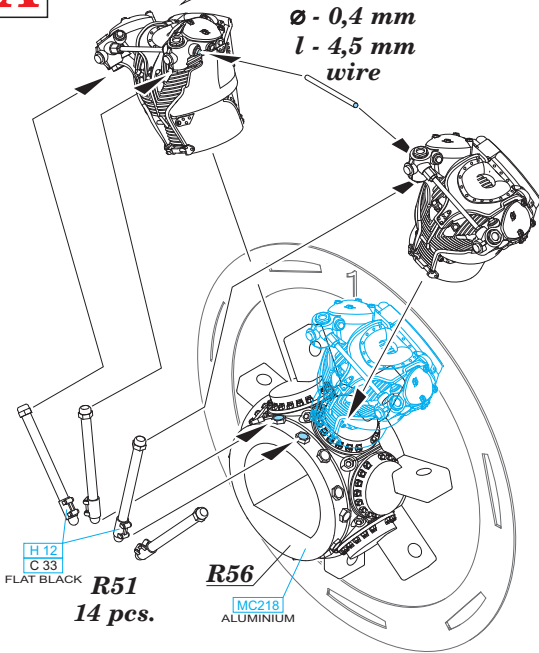

REMOVE ODSTRANIT	BEND OHNOUT	SYMMETRICAL ASSEMBLY SYMETRICKA MONTAZ
GRIND OBROUSIT	OPTION VOLBA	SCRIBE THE PANEL AND HOLES RYTI
DRILL HOLE VRTAT OTVOR	REPLACE NAHRADIT	REVERSE SIDE OTOČIT

A

TEMPLATE 1
DO NOT GLUE!
NELEPIT!

B

TEMPLATE 2
DO NOT GLUE!
NELEPIT!

C

B

C