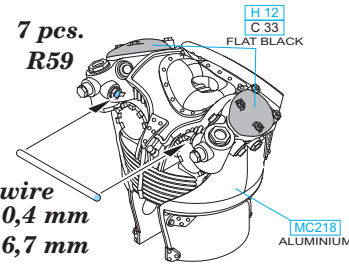

TEMPLATE 1
DO NOT GLUE!
NELEPIT!