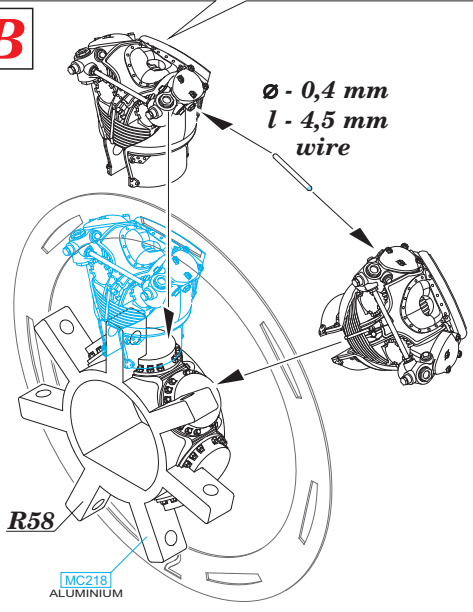

REMOVE ODSTRANIT	BEND OHNOUT	SYMMETRICAL ASSEMBLY SYMETRICKA MONTAZ
GRIND OBROUSIT	OPTION VOLBA	SCRIBE THE PANEL AND HOLES RYTI
DRILL HOLE VRTAT OTVOR	REPLACE NAHRADIT	REVERSE SIDE OTOČIT

A

TEMPLATE 1
DO NOT GLUE!
NELEPIT!

B

TEMPLATE 2
DO NOT GLUE!
NELEPIT!

C

B

C