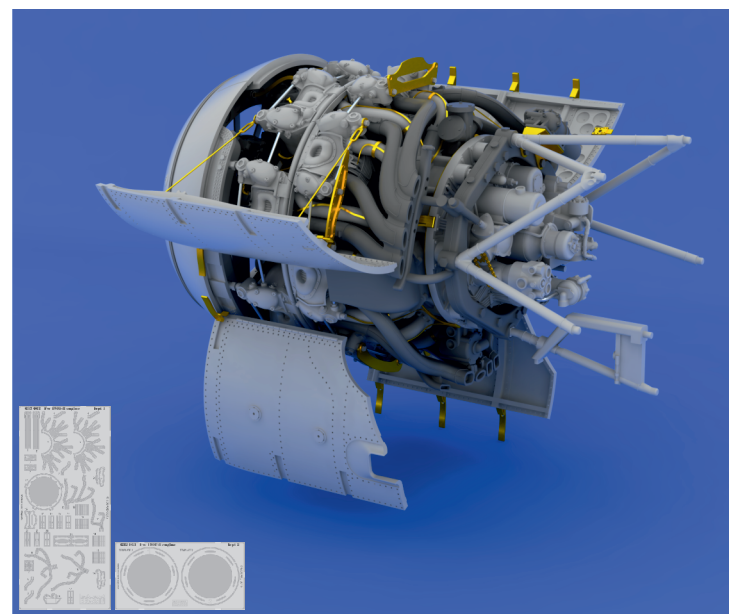

eduard
435 21 Obrnice 170
Czech Republic
www.eduard.com

www.eduard.com

632 063 Fw 190F-8 engine

for Revell kit - pro stavěbnici Revell

1/32

BEST ~~BRASS~~ RESIN AROUND!

- | | | |
|---------------------------|---------------------|---|
| REMOVE
ODSTRANIT | BEND
OHNOUT | SYMMETRICAL ASSEMBLY
SYMETRICKA MONTAZ |
| GRIND
OBROUSIT | OPTION
VOLBA | SCRIBE THE PANEL AND HOLES
RYTI |
| DRILL HOLE
VRTAT OTVOR | REPLACE
NAHRADIT | REVERSE SIDE
OTOČIT |