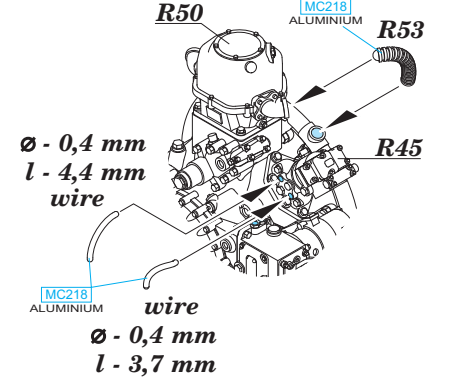

TEMPLATE 2
DO NOT GLUE!
NELEPIT!

C