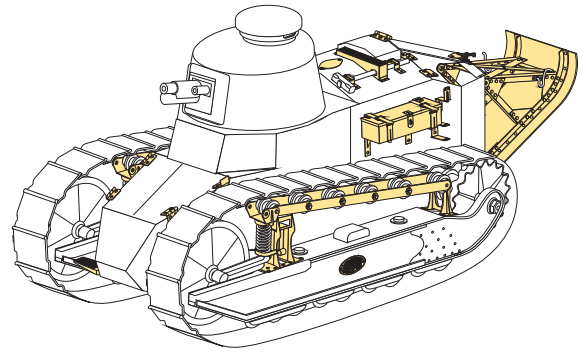

1/35 MILITARY MINIATURE VEHICLE UPGRADE SERIES PE35614

WWI French Renault FT-17 (Cast turret type) basic

一战法国雷诺FT-17（铸造炮塔）基本改造件

[For MENG TS-008]

■ 推荐使用工具 RECOMMENDED TOOLS

- 安装
install
- 折叠
bend
- A1**
改造件零件编号
PE/resin part number
- B12**
原零件编号
kit part number
- C22**
被替换的原零件编号
replaced kit part number
- 切除
remove
- 弧度卷曲
radial bending
- x2**
制作若干组
multiple assembly
- 选择安装
alternative
- 钻孔
drill
- 另一侧相同制作
repeat on opposite side

用尖端在凹槽处冲压
use penpoint to press on the dent

蚀刻片零件内侧面向上
Put the part upside down

用笔尖在凹槽处刮
Use penpoint to press on the dent

制作线圈
make coil

1/35 MILITARY MINIATURE VEHICLE UPGRADE SERIES PE35614

1/35 MILITARY MINIATURE VEHICLE UPGRADE SERIES PE35614

1/35 MILITARY MINIATURE VEHICLE UPGRADE SERIES PE35614

[Http://www.voyagermodel.com/productdetails.asp?itemid=PE35614](http://www.voyagermodel.com/productdetails.asp?itemid=PE35614)

VOYAGERMODEL [®] 无微不至 极致享受 The Best Upgrade Solution	
Recommended item	
PEA 325	WWI French Renault FT-17 Track Links
PE 35615	WWI French Renault FT-17 (Cast turret type)Amour Plate w/intor
PE 35641	WWI French Char 2C Super Heavy Tank
PE 35651	WWI French ST.CHAMOND heavy tank