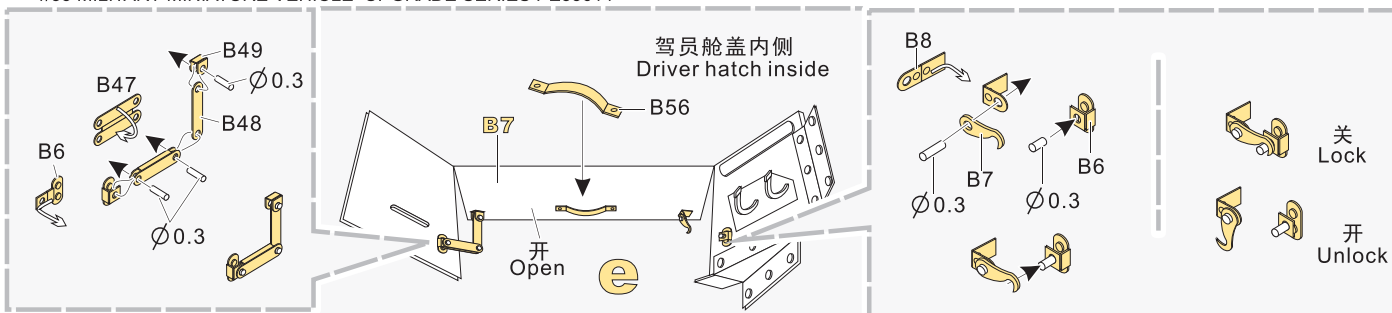

1/35 MILITARY MINIATURE VEHICLE UPGRADE SERIES PE35614

WWI French Renault FT-17 (Cast turret type) basic

一战法国雷诺FT-17（铸造炮塔）基本改造件

[For MENG TS-008]

■ 推荐使用工具 RECOMMENDED TOOLS

- 安装
install
- 折叠
bend
- A1**
改造件零件编号
PE/resin part number
- B12**
原零件编号
kit part number
- C22**
被替换的原零件编号
replaced kit part number
- 切除
remove
- 弧度卷曲
radial bending
- x2**
制作若干组
multiple assembly
- 选择安装
alternative
- 钻孔
drill
- 另一侧相同制作
repeat on opposite side

用尖端在凹槽处冲压
use penpoint to press on the dent

蚀刻片零件内侧面向上
Put the part upside down

用笔尖在凹槽处刮
Use penpoint to press on the dent

制作线圈
make coil

1/35 MILITARY MINIATURE VEHICLE UPGRADE SERIES PE35614

1/35 MILITARY MINIATURE VEHICLE UPGRADE SERIES PE35614

1/35 MILITARY MINIATURE VEHICLE UPGRADE SERIES PE35614

[Http://www.voyagermodel.com/productdetails.asp?itemid=PE35614](http://www.voyagermodel.com/productdetails.asp?itemid=PE35614)

VOYAGERMODEL [®] 无微不至 极致享受 The Best Upgrade Solution	
Recommended item	
PEA 325	WWI French Renault FT-17 Track Links
PE 35615	WWI French Renault FT-17 (Cast turret type)Amour Plate w/intor
PE 35641	WWI French Char 2C Super Heavy Tank
PE 35651	WWI French ST.CHAMOND heavy tank