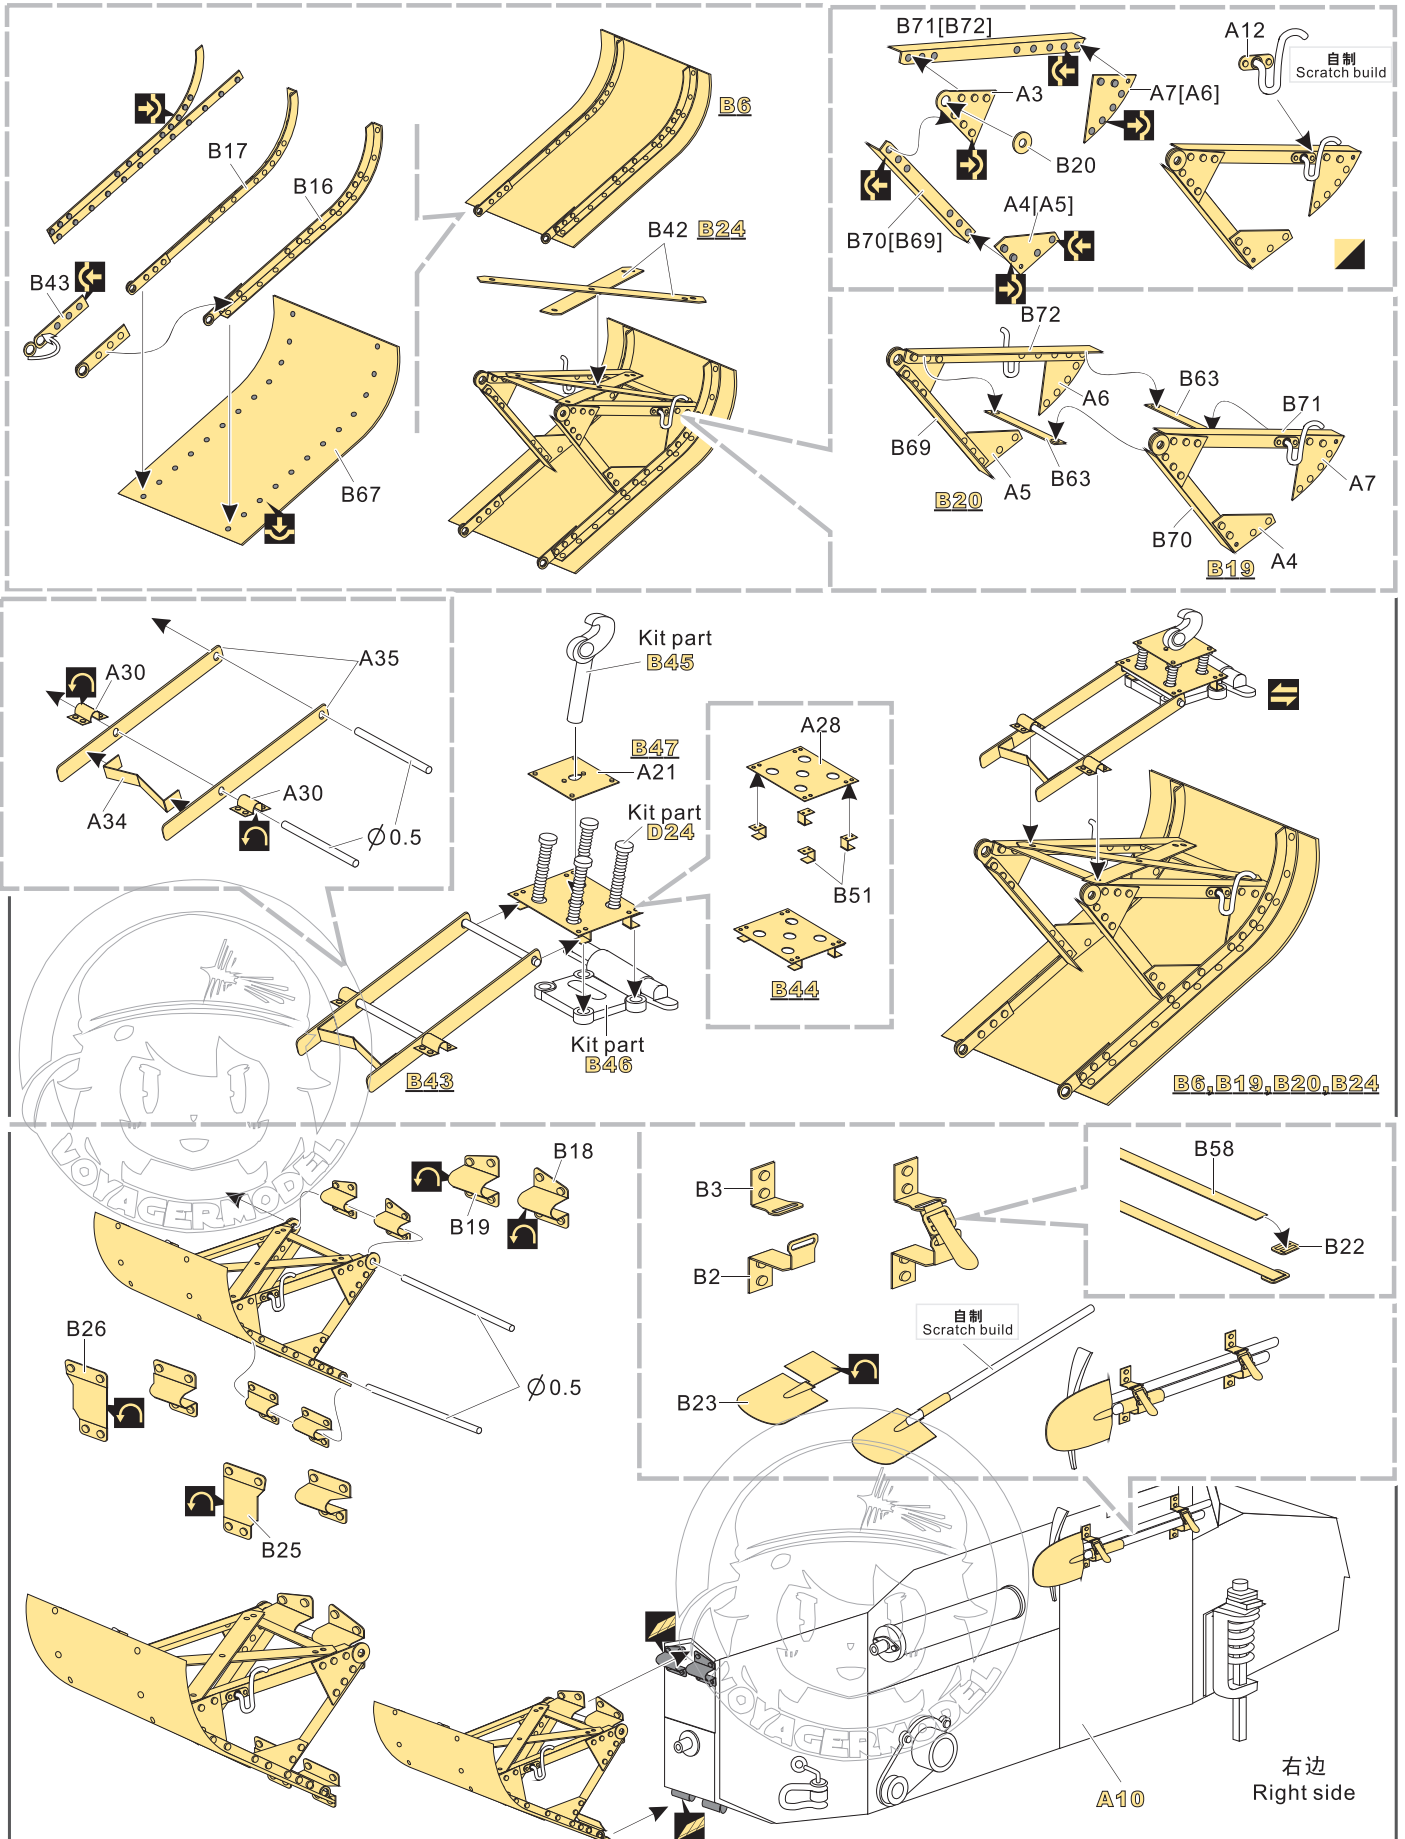

1/35 MILITARY MINIATURE VEHICLE UPGRADE SERIES PE35614

WWI French Renault FT-17 (Cast turret type) basic

一战法国雷诺FT-17（铸造炮塔）基本改造件

[For MENG TS-008]

■ 推荐使用工具 RECOMMENDED TOOLS

- 安装
install
- 折叠
bend
- A1**
改造件零件编号
PE/resin part number
- B12**
原零件编号
kit part number
- C22**
被替换的原零件编号
replaced kit part number
- 切除
remove
- 弧度卷曲
radial bending
- x2**
制作若干组
multiple assembly
- 选择安装
alternative
- 钻孔
drill
- 另一侧相同制作
repeat on opposite side

用尖端在凹槽处冲压
use penpoint to press on the dent

蚀刻片零件内侧面向上
Put the part upside down

用笔尖在凹槽处刮
Use penpoint to press on the dent

制作线圈
make coil

1/35 MILITARY MINIATURE VEHICLE UPGRADE SERIES PE35614

1/35 MILITARY MINIATURE VEHICLE UPGRADE SERIES PE35614