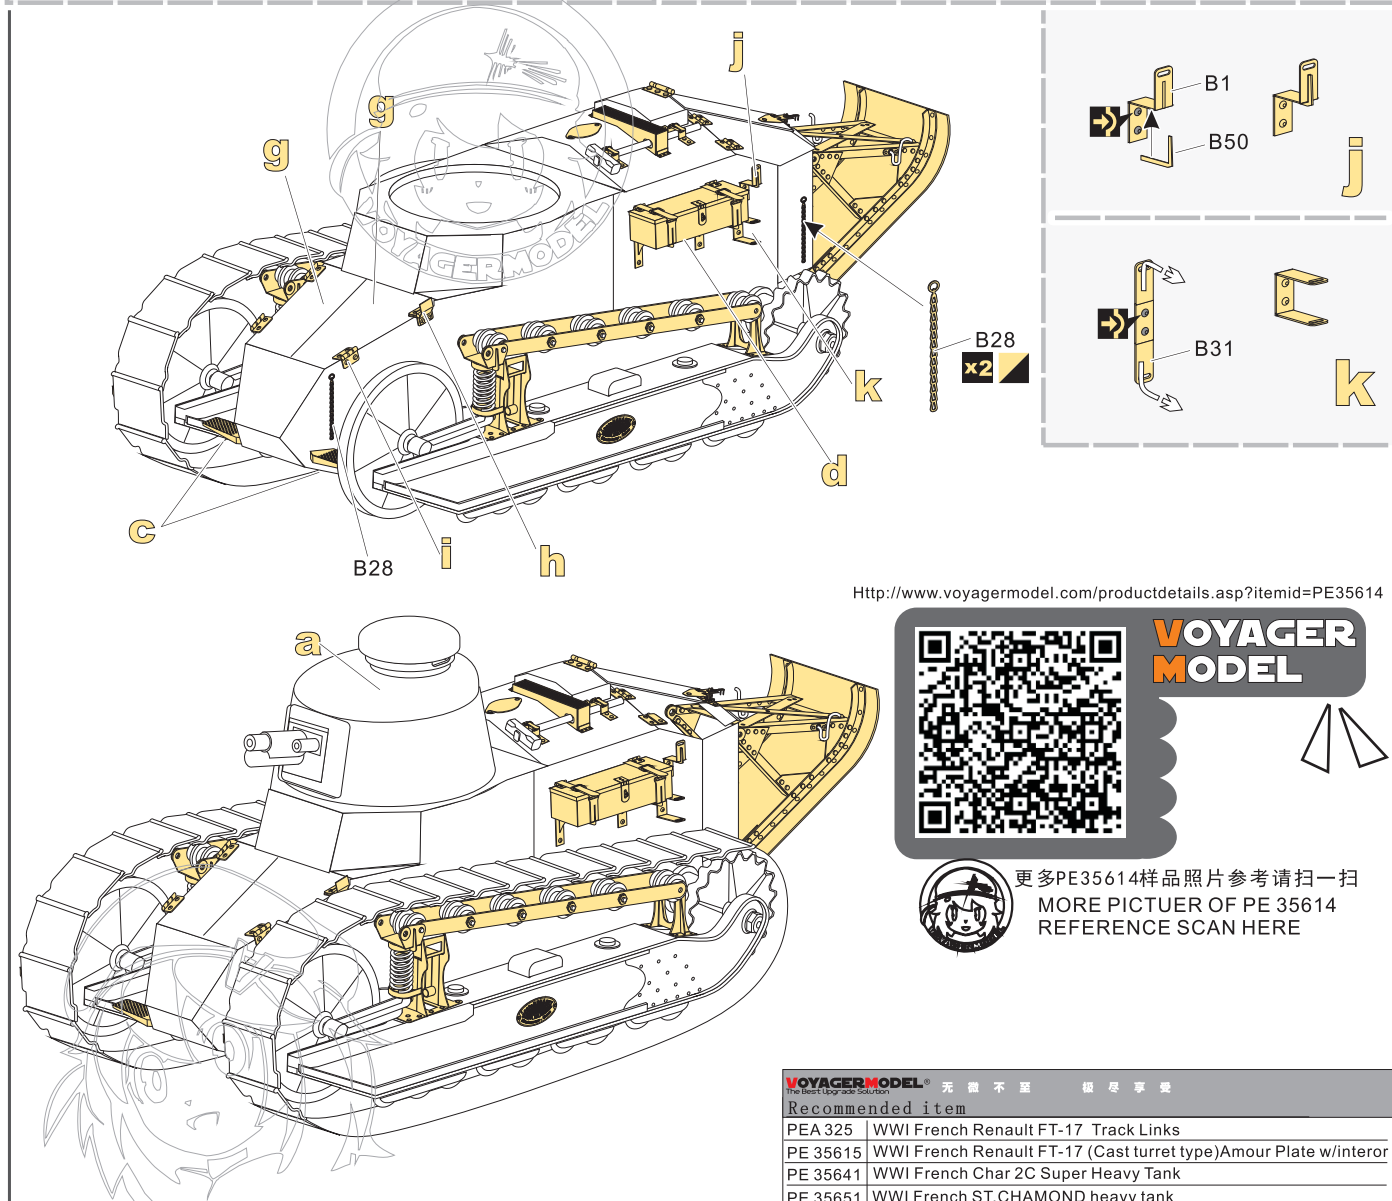

1/35 MILITARY MINIATURE VEHICLE UPGRADE SERIES PE35614

WWI French Renault FT-17 (Cast turret type) basic

一战法国雷诺FT-17（铸造炮塔）基本改造件

[For MENG TS-008]

■ 推荐使用工具 RECOMMENDED TOOLS

- 安装
install
- 折叠
bend
- A1**
改造件零件编号
PE/resin part number
- B12**
原零件编号
kit part number
- C22**
被替换的原零件编号
replaced kit part number
- 切除
remove
- 弧度卷曲
radial bending
- x2**
制作若干组
multiple assembly
- 选择安装
alternative
- 钻孔
drill
- 另一侧相同制作
repeat on opposite side

用尖端在凹槽处冲压
use penpoint to press on the dent

蚀刻片零件内侧面向上
Put the part upside down

用笔尖在凹槽处刮
Use penpoint to press on the dent

制作线圈
make coil

1/35 MILITARY MINIATURE VEHICLE UPGRADE SERIES PE35614

1/35 MILITARY MINIATURE VEHICLE UPGRADE SERIES PE35614

1/35 MILITARY MINIATURE VEHICLE UPGRADE SERIES PE35614

[Http://www.voyagermodel.com/productdetails.asp?itemid=PE35614](http://www.voyagermodel.com/productdetails.asp?itemid=PE35614)

VOYAGERMODEL [®] 无微不至 极致享受 The Best Upgrade Solution	
Recommended item	
PEA 325	WWI French Renault FT-17 Track Links
PE 35615	WWI French Renault FT-17 (Cast turret type)Amour Plate w/intor
PE 35641	WWI French Char 2C Super Heavy Tank
PE 35651	WWI French ST.CHAMOND heavy tank