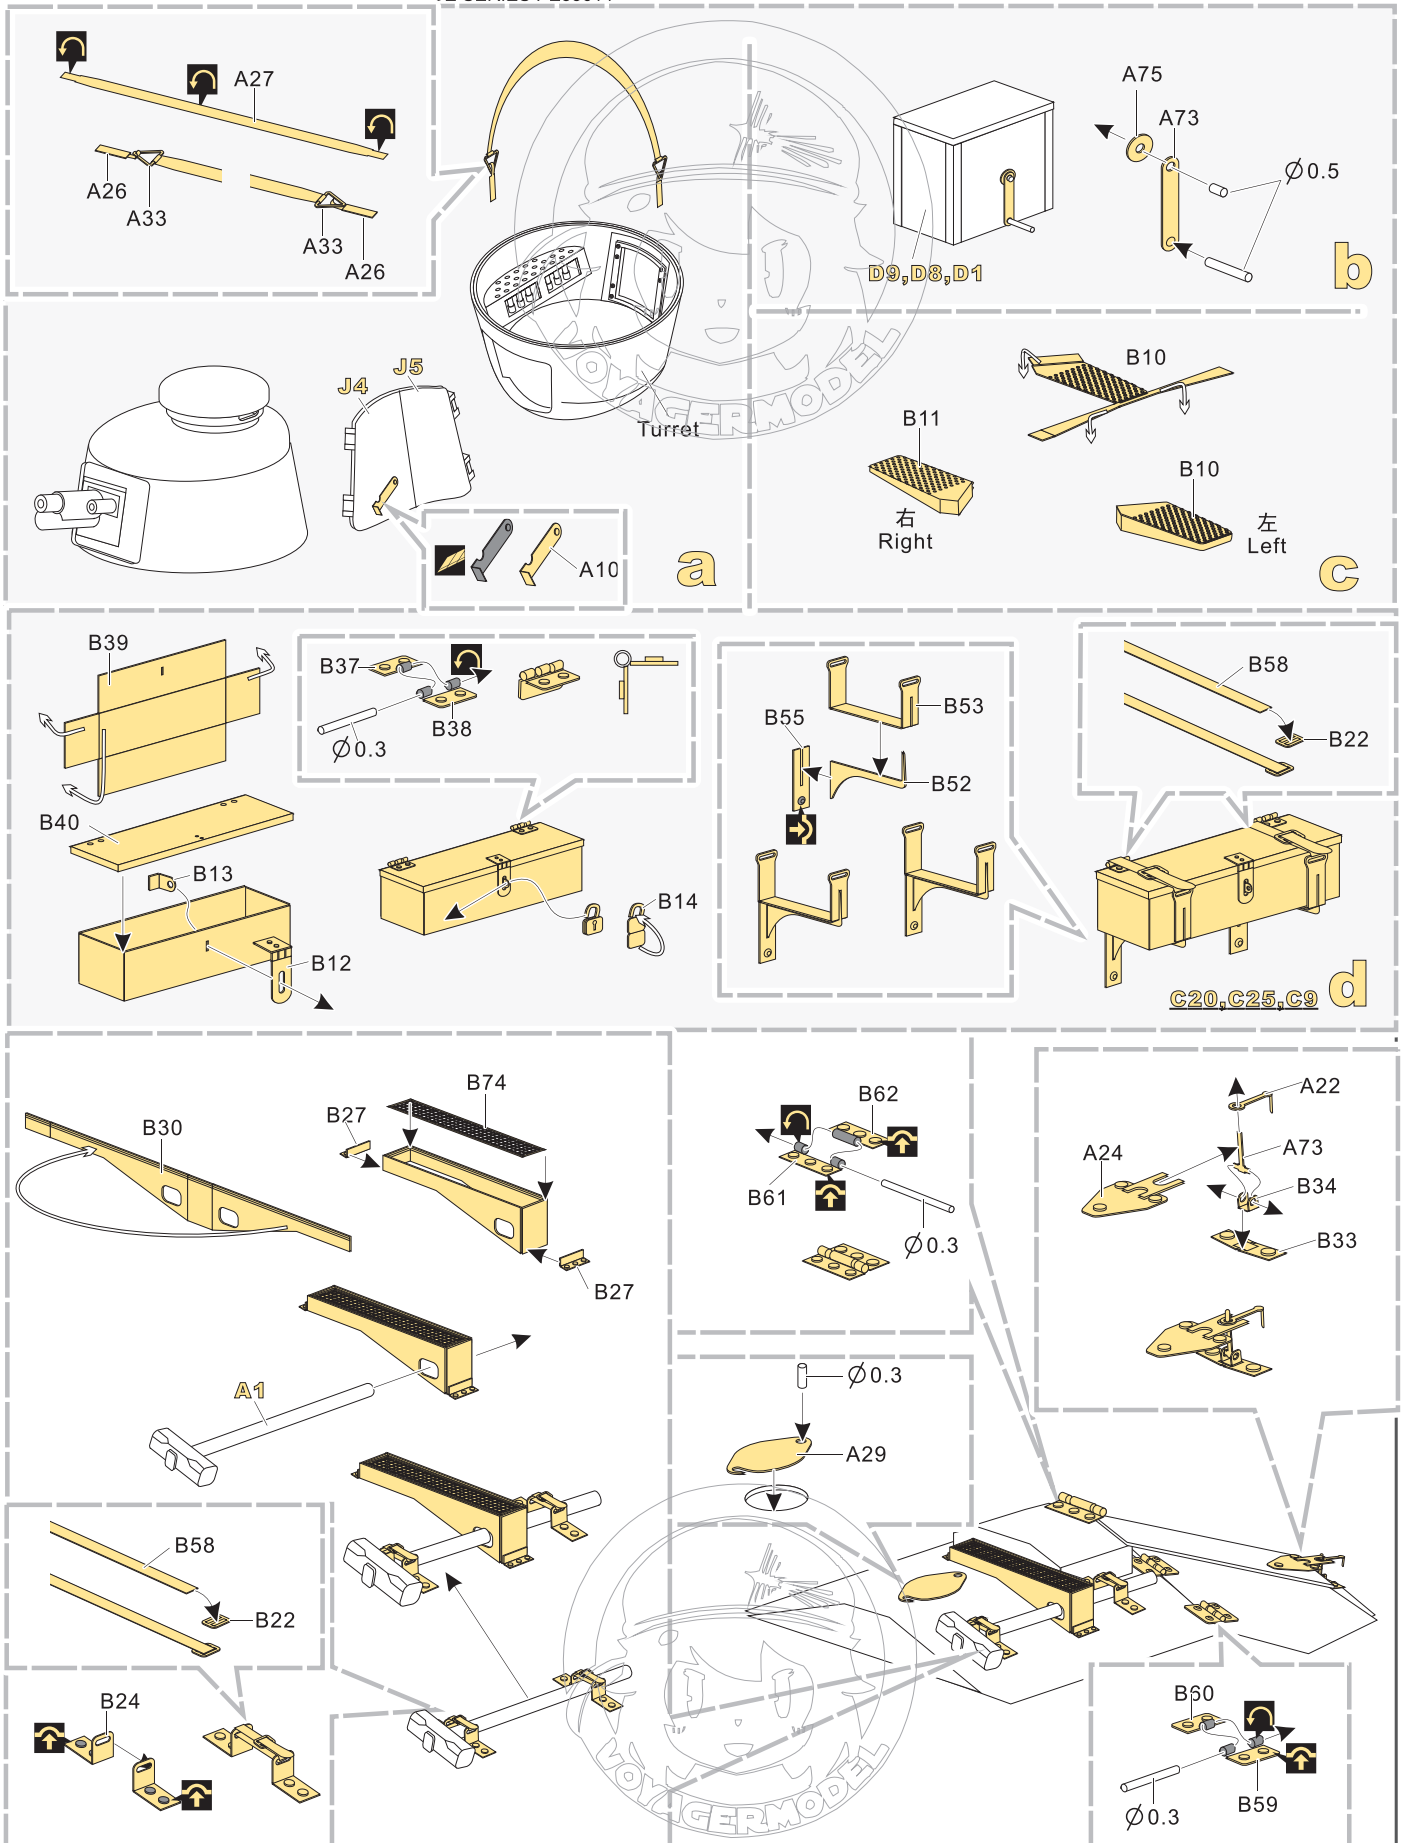

1/35 MILITARY MINIATURE VEHICLE UPGRADE SERIES PE35614

WWI French Renault FT-17 (Cast turret type) basic

一战法国雷诺FT-17（铸造炮塔）基本改造件

[For MENG TS-008]

■ 推荐使用工具 RECOMMENDED TOOLS

- 安装
install
- 折叠
bend
- A1**
改造件零件编号
PE/resin part number
- B12**
原零件编号
kit part number
- C22**
被替换的原零件编号
replaced kit part number
- 切除
remove
- 弧度卷曲
radial bending
- x2**
制作若干组
multiple assembly
- 选择安装
alternative
- 钻孔
drill
- 另一侧相同制作
repeat on opposite side

用尖端在凹槽处冲压
use penpoint to press on the dent

蚀刻片零件内侧面向上
Put the part upside down

用笔尖在凹槽处刮
Use penpoint to press on the dent

制作线圈
make coil

1/35 MILITARY MINIATURE VEHICLE UPGRADE SERIES PE35614

1/35 MILITARY MINIATURE VEHICLE UPGRADE SERIES PE35614

1/35 MILITARY MINIATURE VEHICLE UPGRADE SERIES PE35614

[Http://www.voyagermodel.com/productdetails.asp?itemid=PE35614](http://www.voyagermodel.com/productdetails.asp?itemid=PE35614)

VOYAGERMODEL [®] 无微不至 极致享受 The Best Upgrade Solution	
Recommended item	
PEA 325	WWI French Renault FT-17 Track Links
PE 35615	WWI French Renault FT-17 (Cast turret type)Amour Plate w/intor
PE 35641	WWI French Char 2C Super Heavy Tank
PE 35651	WWI French ST.CHAMOND heavy tank