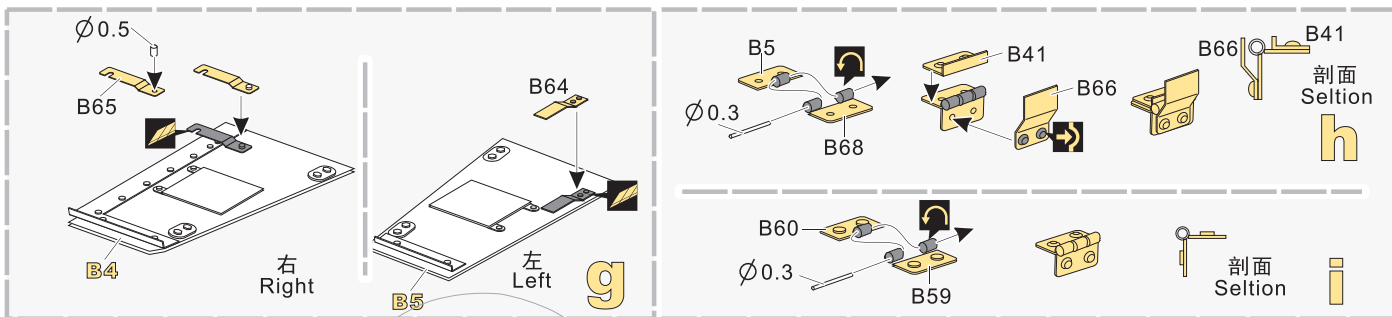

1/35 MILITARY MINIATURE VEHICLE UPGRADE SERIES PE35614

[Http://www.voyagermodel.com/productdetails.asp?itemid=PE35614](http://www.voyagermodel.com/productdetails.asp?itemid=PE35614)