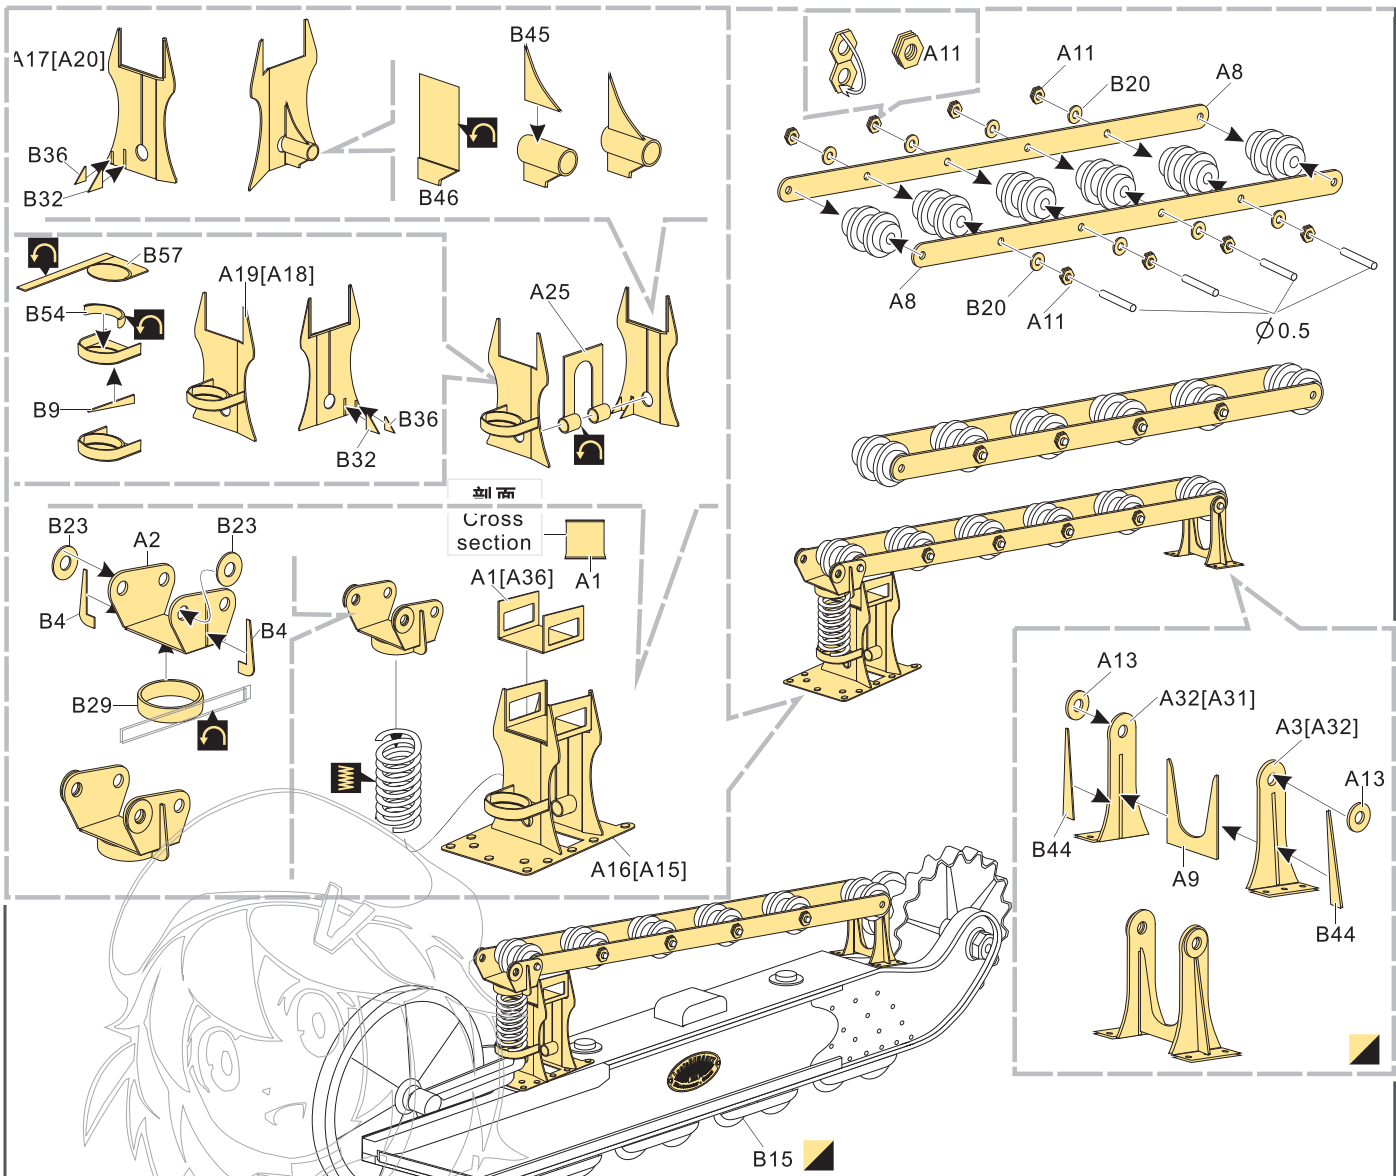

1/35 MILITARY MINIATURE VEHICLE UPGRADE SERIES PE35614

WWI French Renault FT-17 (Cast turret type) basic

一战法国雷诺FT-17（铸造炮塔）基本改造件

[For MENG TS-008]

■ 推荐使用工具 RECOMMENDED TOOLS

- 安装
install
- 折叠
bend
- A1**
改造件零件编号
PE/resin part number
- B12**
原零件编号
kit part number
- C22**
被替换的原零件编号
replaced kit part number
- 切除
remove
- 弧度卷曲
radial bending
- x2**
制作若干组
multiple assembly
- 选择安装
alternative
- 钻孔
drill
- 另一侧相同制作
repeat on opposite side

用尖端在凹槽处冲压
use penpoint to press on the dent

蚀刻片零件内侧面向上
Put the part upside down

用笔尖在凹槽处刮
Use penpoint to press on the dent

制作线圈
make coil

1/35 MILITARY MINIATURE VEHICLE UPGRADE SERIES PE35614

1/35 MILITARY MINIATURE VEHICLE UPGRADE SERIES PE35614

1/35 MILITARY MINIATURE VEHICLE UPGRADE SERIES PE35614

[Http://www.voyagermodel.com/productdetails.asp?itemid=PE35614](http://www.voyagermodel.com/productdetails.asp?itemid=PE35614)

VOYAGERMODEL [®] 无微不至 极致享受 The Best Upgrade Solution	
Recommended item	
PEA 325	WWI French Renault FT-17 Track Links
PE 35615	WWI French Renault FT-17 (Cast turret type)Amour Plate w/intor
PE 35641	WWI French Char 2C Super Heavy Tank
PE 35651	WWI French ST.CHAMOND heavy tank