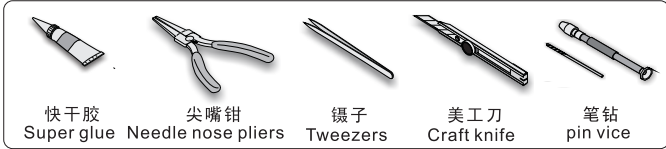

1/35 MILITARY MINIATURE VEHICLE UPGRADE SERIES PE35614

WWI French Renault FT-17 (Cast turret type) basic

一战法国雷诺FT-17（铸造炮塔）基本改造件

[For MENG TS-008]

■ 推荐使用工具 RECOMMENDED TOOLS

- 安装
install
- 折叠
bend
- A1**
改造件零件编号
PE/resin part number
- B12**
原零件编号
kit part number
- C22**
被替换的原零件编号
replaced kit part number
- 切除
remove
- 弧度卷曲
radial bending
- x2**
制作若干组
multiple assembly
- 选择安装
alternative
- 钻孔
drill
- 另一侧相同制作
repeat on opposite side

用尖端在凹槽处冲压
use penpoint to press on the dent

蚀刻片零件内侧面向上
Put the part upside down

用笔尖在凹槽处刮
Use penpoint to press on the dent

制作线圈
make coil

1/35 MILITARY MINIATURE VEHICLE UPGRADE SERIES PE35614

1/35 MILITARY MINIATURE VEHICLE UPGRADE SERIES PE35614