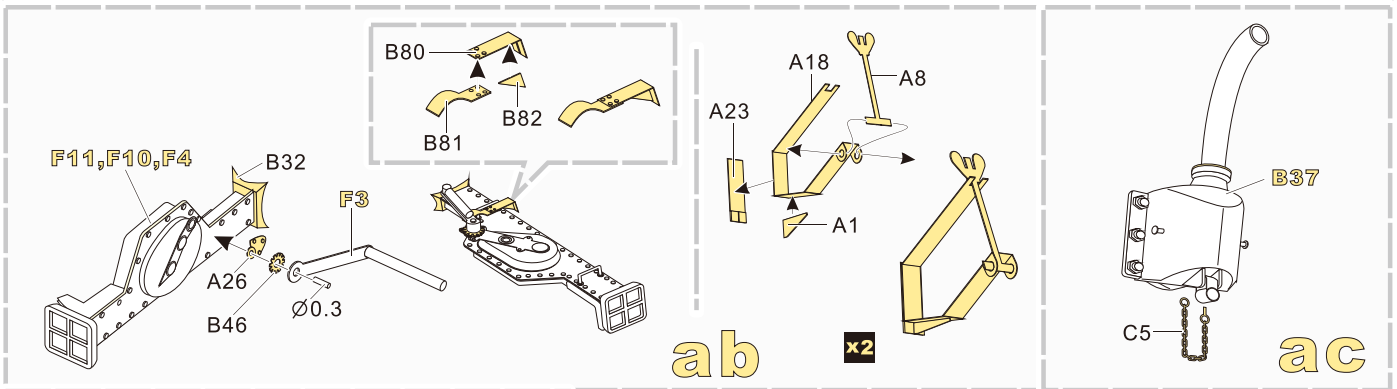

1/35 MILITARY MINIATURE VEHICLE UPGRADE SERIES PE351086

VOYAGERMODEL® 无微不至 极尽享受
The Best Upgrade Solution

Recommended item

PE 35939	WWII Jagdpanther G1 Version Basic Upgrade set	TAKOM 2106
PE 35954	WWII Jagdpanther G1 Version Basic Upgrade set	DRAGON 6458 6494 6393 6758
PE 35955	WWII Jagdpanther G1 Version Basic Upgrade set	
PE 35616	WWII German Bergepanzer Hetzer Basic	
PE 35160	WWII German Sd.Kfz.186 Panzerjager "Jagdtiger" Basic	
PE 35962	WWII Jagdpanther G2 Version Basic Upgrade set	
PE 35928	WWII German Tiger I Late Production	
PE 35929	WWII German King Tiger (Porsche Turret)	
PE 35917	WWII German King Tiger Initial Version Basic	
PE 35914	WWII German SturmTiger Basic