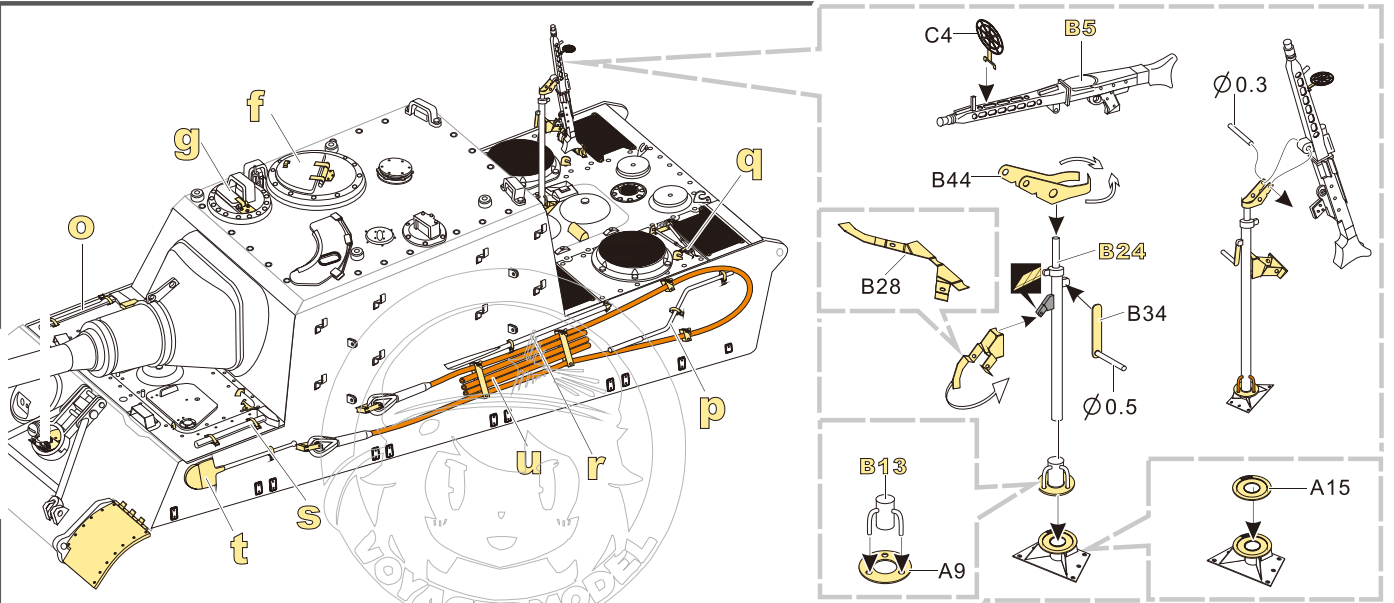

用尖端在凹槽处冲压
use penpoint to press on the dent

蚀刻片零件内侧面
PE part inboard side turn up
用笔尖在凹槽处刮
Use penpoint scratch on the flute

圆珠笔
Ballpen

1/35 MILITARY MINIATURE VEHICLE UPGRADE SERIES PE351086

1/35 MILITARY MINIATURE VEHICLE UPGRADE SERIES PE351086