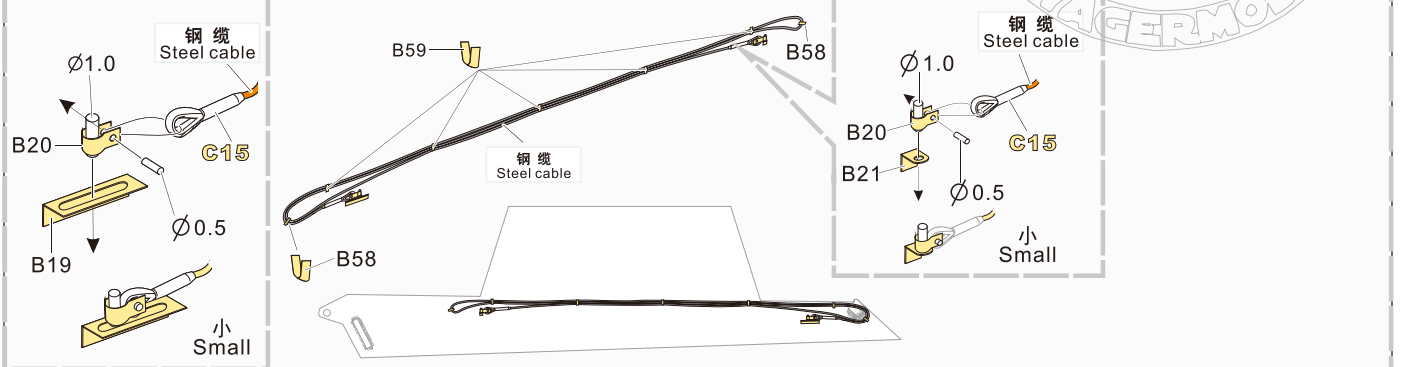

1/35 MILITARY MINIATURE VEHICLE UPGRADE SERIES PE351086

WWII German Sd.Kfz. 186 Jagdtiger Porsche Production Basic

二战德军Sd.Kfz.186猎虎保时捷型坦克歼击车改造件

[For TAKOM 8003]

推荐使用工具 RECOMMENDED TOOLS

- 
安装
install
- 
折叠
bend
- A1**
 改造件零件编号
PE/resin part number
- B12**
 原零件编号
kit part number
- C22**
 被替换的原零件编号
replaced kit part number
- 
选择安装
alternative
- 
用尖端在凹槽处冲压
use penpoint to press on the dent
- 
弧度卷曲
radial bending
- 
钻孔
drill
- 
切除
remove
- 
另一侧相同制作
repeat on opposite side
- 
注意
caution
- 
填补
fill
- x2**
制作若干组
multiple assembly

用尖端在凹槽处冲压
use penpoint to press on the dent

蚀刻片零件内侧面
PE part inboard side turn up
用笔尖在凹槽处刮
Use penpoint scratch on the flute

圆珠笔
Ballpen

1/35 MILITARY MINIATURE VEHICLE UPGRADE SERIES PE351086

1/35 MILITARY MINIATURE VEHICLE UPGRADE SERIES PE351086