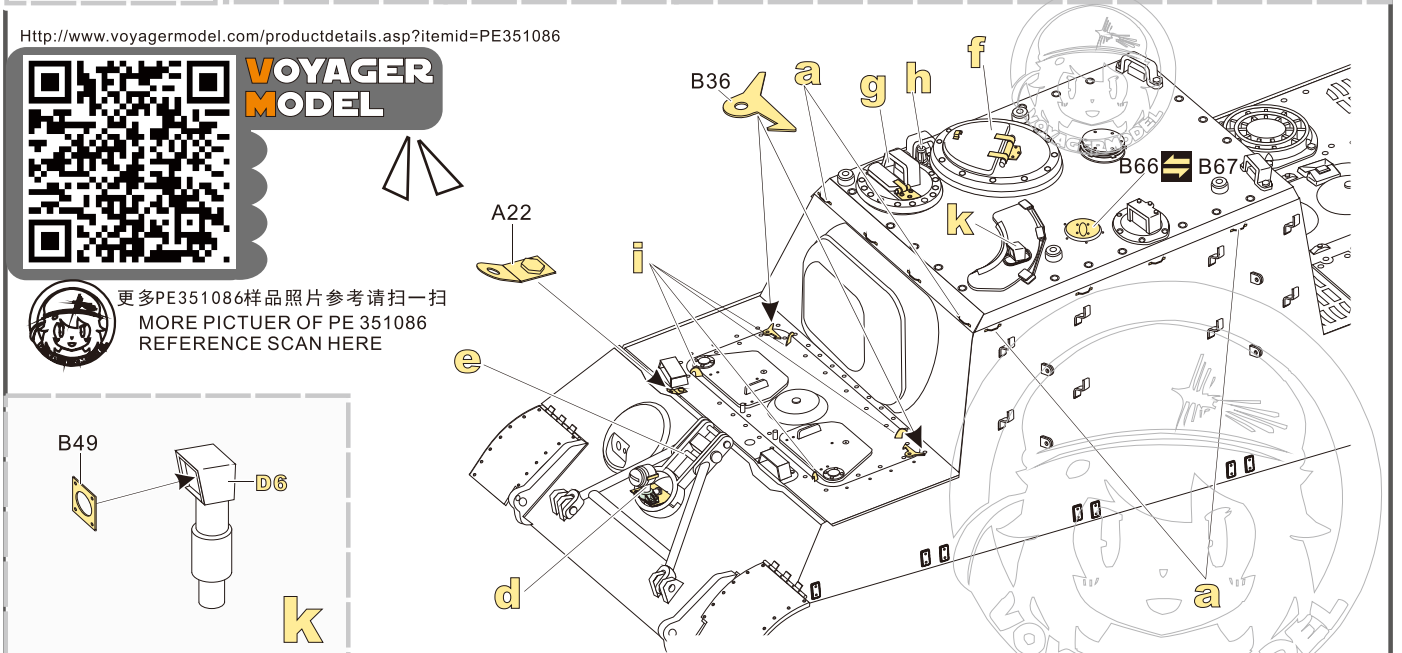

1/35 MILITARY MINIATURE VEHICLE UPGRADE SERIES PE351086

WWII German Sd.Kfz. 186 Jagdtiger Porsche Production Basic

二战德军Sd.Kfz.186猎虎保时捷型坦克歼击车改造件

[For TAKOM 8003]

推荐使用工具 RECOMMENDED TOOLS

- 
安装
install
- 
折叠
bend
- A1**
 改造件零件编号
PE/resin part number
- B12**
 原零件编号
kit part number
- C22**
 被替换的原零件编号
replaced kit part number
- 
选择安装
alternative
- 
用尖端在凹槽处冲压
use penpoint to press on the dent
- 
弧度卷曲
radial bending
- 
钻孔
drill
- 
切除
remove
- 
另一侧相同制作
repeat on opposite side
- 
注意
caution
- 
填补
fill
- x2**
制作若干组
multiple assembly

用尖端在凹槽处冲压
use penpoint to press on the dent

蚀刻片零件内侧面
PE part inboard side turn up
用笔尖在凹槽处刮
Use penpoint scratch on the flute

圆珠笔
Ballpen

1/35 MILITARY MINIATURE VEHICLE UPGRADE SERIES PE351086

1/35 MILITARY MINIATURE VEHICLE UPGRADE SERIES PE351086