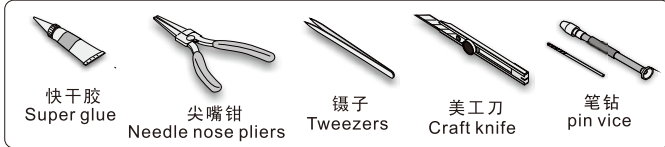

1/35 MILITARY MINIATURE VEHICLE UPGRADE SERIES PE351086

WWII German Sd.Kfz. 186 Jagdtiger Porsche Production Basic

二战德军Sd.Kfz.186猎虎保时捷型坦克歼击车改造件

[For TAKOM 8003]

推荐使用工具 RECOMMENDED TOOLS

- 
安装
install
- 
折叠
bend
- A1**
 改造件零件编号
PE/resin part number
- B12**
 原零件编号
kit part number
- C22**
 被替换的原零件编号
replaced kit part number
- 
选择安装
alternative
- 
用尖端在凹槽处冲压
use penpoint to press on the dent
- 
弧度卷曲
radial bending
- 
钻孔
drill
- 
切除
remove
- 
另一侧相同制作
repeat on opposite side
- 
注意
caution
- 
填补
fill
- x2**
制作若干组
multiple assembly

用尖端在凹槽处冲压
use penpoint to press on the dent

蚀刻片零件内侧面
PE part inboard side turn up
用笔尖在凹槽处刮
Use penpoint scratch on the flute

圆珠笔
Ballpen

1/35 MILITARY MINIATURE VEHICLE UPGRADE SERIES PE351086

1/35 MILITARY MINIATURE VEHICLE UPGRADE SERIES PE351086