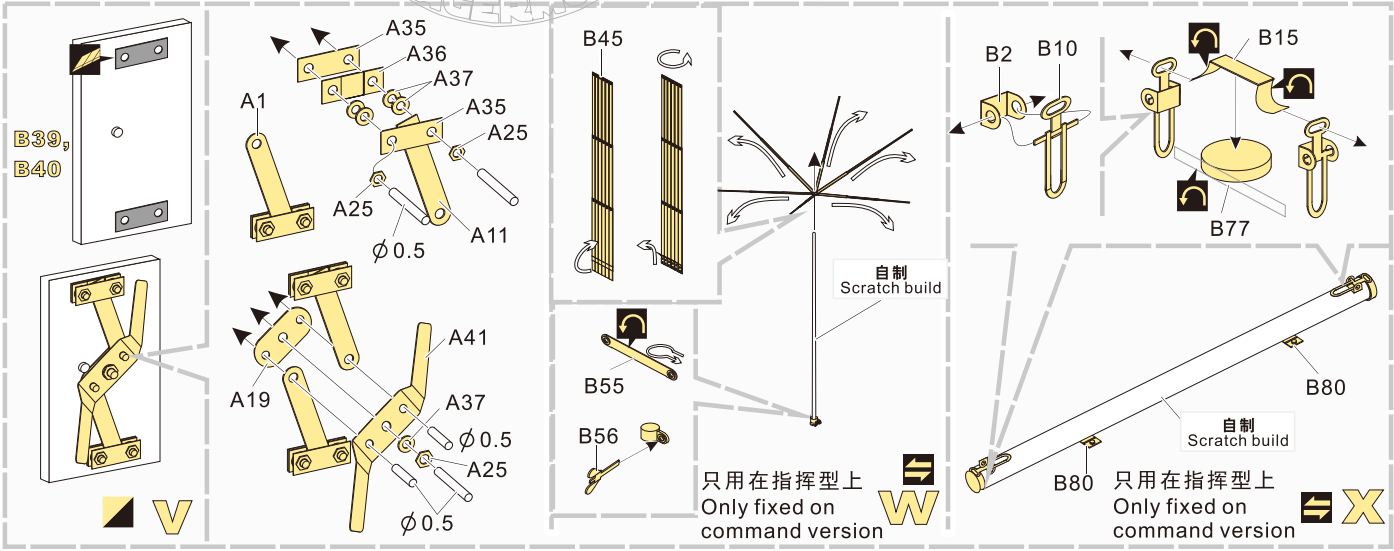

用尖端在凹槽处冲压
use penpoint to press on the dent

蚀刻片零件内侧面
PE part inboard side turn up
用笔尖在凹槽处刮
Use penpoint scratch on the flute

圆珠笔
Ballpen

1/35 MILITARY MINIATURE VEHICLE UPGRADE SERIES PE351086

1/35 MILITARY MINIATURE VEHICLE UPGRADE SERIES PE351086