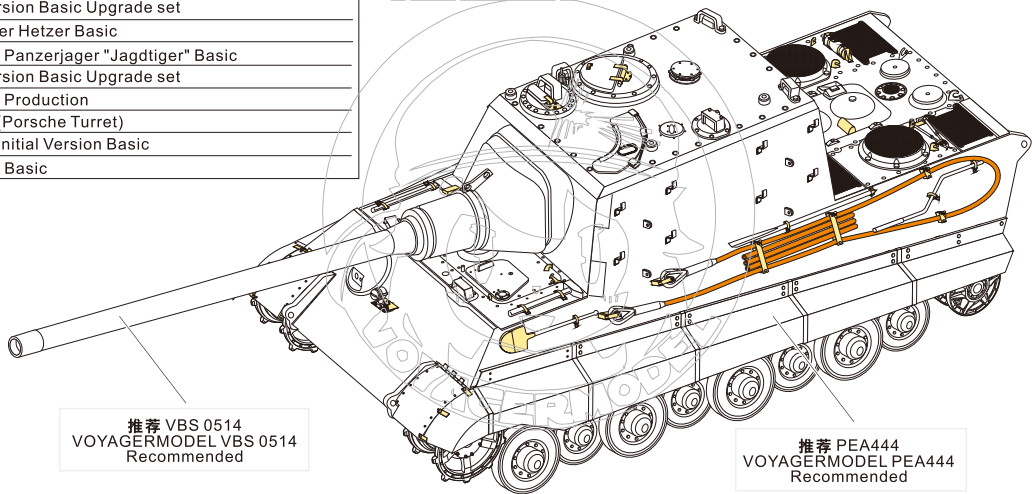

推荐 VBS 0514
VOYAGERMODEL VBS 0514
Recommended

推荐 PEA444
VOYAGERMODEL PEA444
Recommended