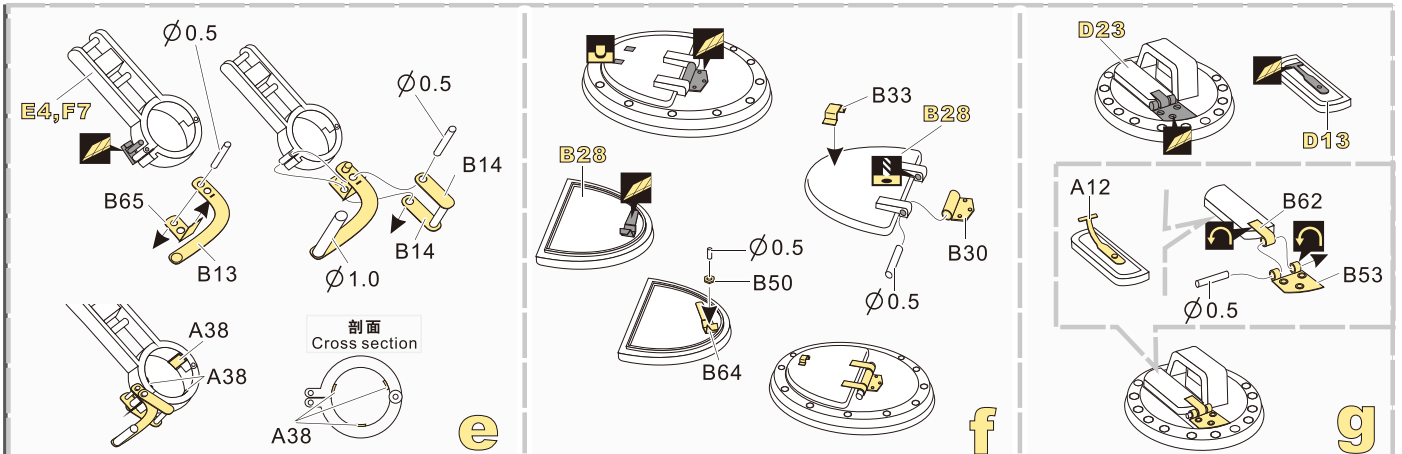

1/35 MILITARY MINIATURE VEHICLE UPGRADE SERIES PE351086

WWII German Sd.Kfz. 186 Jagdtiger Porsche Production Basic

二战德军Sd.Kfz.186猎虎保时捷型坦克歼击车改造件

[For TAKOM 8003]

推荐使用工具 RECOMMENDED TOOLS

- 
安装
install
- 
折叠
bend
- A1**
 改造件零件编号
PE/resin part number
- B12**
 原零件编号
kit part number
- C22**
 被替换的原零件编号
replaced kit part number
- 
选择安装
alternative
- 
用尖端在凹槽处冲压
use penpoint to press on the dent
- 
弧度卷曲
radial bending
- 
钻孔
drill
- 
切除
remove
- 
另一侧相同制作
repeat on opposite side
- 
注意
caution
- 
填补
fill
- x2**
制作若干组
multiple assembly

用尖端在凹槽处冲压
use penpoint to press on the dent

蚀刻片零件内侧面
PE part inboard side turn up
用笔尖在凹槽处刮
Use penpoint scratch on the flute

圆珠笔
Ballpen

1/35 MILITARY MINIATURE VEHICLE UPGRADE SERIES PE351086

1/35 MILITARY MINIATURE VEHICLE UPGRADE SERIES PE351086

1/35 MILITARY MINIATURE VEHICLE UPGRADE SERIES PE351086

VOYAGERMODEL® 无微不至 极尽享受
The Best Upgrade Solution

Recommended item

PE 35939	WWII Jagdpanther G1 Version Basic Upgrade set	TAKOM 2106
PE 35954	WWII Jagdpanther G1 Version Basic Upgrade set	DRAGON 6458 6494 6393 6758
PE 35955	WWII Jagdpanther G1 Version Basic Upgrade set	
PE 35616	WWII German Bergepanzer Hetzer Basic	
PE 35160	WWII German Sd.Kfz.186 Panzerjager "Jagdtiger" Basic	
PE 35962	WWII Jagdpanther G2 Version Basic Upgrade set	
PE 35928	WWII German Tiger I Late Production	
PE 35929	WWII German King Tiger (Porsche Turret)	
PE 35917	WWII German King Tiger Initial Version Basic	
PE 35914	WWII German SturmTiger Basic	