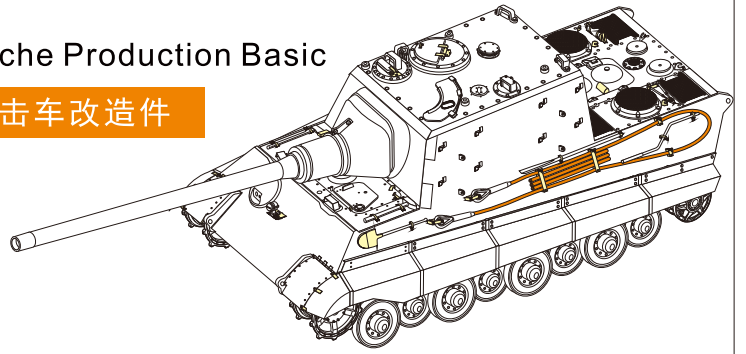

1/35 MILITARY MINIATURE VEHICLE UPGRADE SERIES PE351086

WWII German Sd.Kfz. 186 Jagdtiger Porsche Production Basic

二战德军Sd.Kfz.186猎虎保时捷型坦克歼击车改造件

[For TAKOM 8003]

推荐使用工具 RECOMMENDED TOOLS

- 
安装
install
- 
折叠
bend
- A1**
 改造件零件编号
PE/resin part number
- B12**
 原零件编号
kit part number
- C22**
 被替换的原零件编号
replaced kit part number
- 
选择安装
alternative
- 
用尖端在凹槽处冲压
use penpoint to press on the dent
- 
弧度卷曲
radial bending
- 
钻孔
drill
- 
切除
remove
- 
另一侧相同制作
repeat on opposite side
- 
注意
caution
- 
填补
fill
- x2**
制作若干组
multiple assembly

用尖端在凹槽处冲压
use penpoint to press on the dent

蚀刻片零件内侧面
PE part inboard side turn up
用笔尖在凹槽处刮
Use penpoint scratch on the flute

圆珠笔
Ballpen

1/35 MILITARY MINIATURE VEHICLE UPGRADE SERIES PE351086

1/35 MILITARY MINIATURE VEHICLE UPGRADE SERIES PE351086