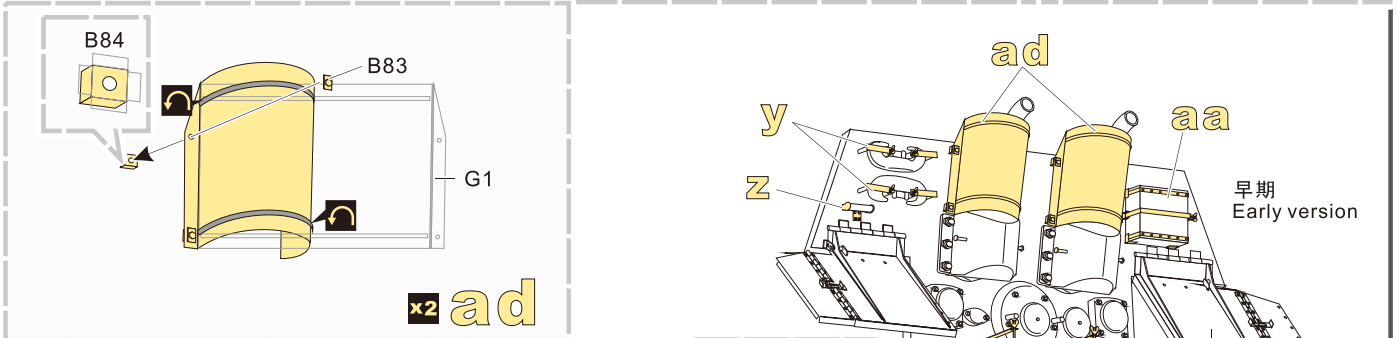

1/35 MILITARY MINIATURE VEHICLE UPGRADE SERIES PE351086

VOYAGERMODEL® 无微不至 极尽享受
The Best Upgrade Solution

Recommended item

PE 35939	WWII Jagdpanther G1 Version Basic Upgrade set	TAKOM 2106
PE 35954	WWII Jagdpanther G1 Version Basic Upgrade set	DRAGON 6458 6494 6393 6758
PE 35955	WWII Jagdpanther G1 Version Basic Upgrade set	
PE 35616	WWII German Bergepanzer Hetzer Basic	
PE 35160	WWII German Sd.Kfz.186 Panzerjager "Jagdtiger" Basic	
PE 35962	WWII Jagdpanther G2 Version Basic Upgrade set	
PE 35928	WWII German Tiger I Late Production	
PE 35929	WWII German King Tiger (Porsche Turret)	
PE 35917	WWII German King Tiger Initial Version Basic	
PE 35914	WWII German SturmTiger Basic