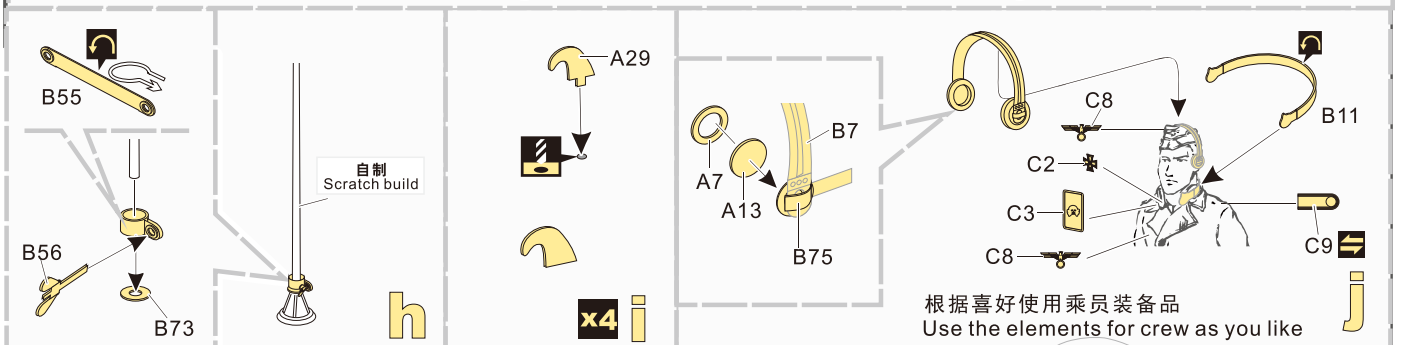

1/35 MILITARY MINIATURE VEHICLE UPGRADE SERIES PE351086

WWII German Sd.Kfz. 186 Jagdtiger Porsche Production Basic

二战德军Sd.Kfz.186猎虎保时捷型坦克歼击车改造件

[For TAKOM 8003]

推荐使用工具 RECOMMENDED TOOLS

- 
安装
install
- 
折叠
bend
- A1**
 改造件零件编号
PE/resin part number
- B12**
 原零件编号
kit part number
- C22**
 被替换的原零件编号
replaced kit part number
- 
选择安装
alternative
- 
用尖端在凹槽处冲压
use penpoint to press on the dent
- 
弧度卷曲
radial bending
- 
钻孔
drill
- 
切除
remove
- 
另一侧相同制作
repeat on opposite side
- 
注意
caution
- 
填补
fill
- x2**
制作若干组
multiple assembly

用尖端在凹槽处冲压
use penpoint to press on the dent

蚀刻片零件内侧面
PE part inboard side turn up
用笔尖在凹槽处刮
Use penpoint scratch on the flute

圆珠笔
Ballpen

1/35 MILITARY MINIATURE VEHICLE UPGRADE SERIES PE351086

1/35 MILITARY MINIATURE VEHICLE UPGRADE SERIES PE351086