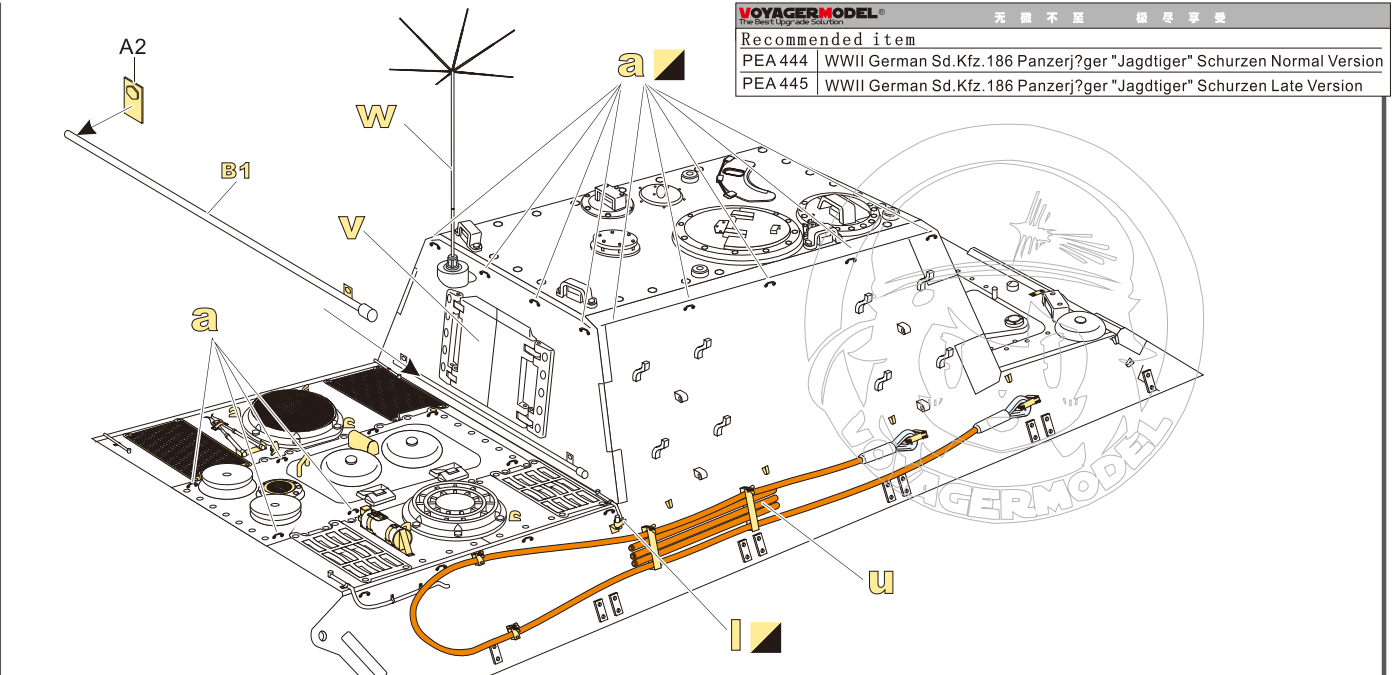

用尖端在凹槽处冲压
use penpoint to press on the dent

蚀刻片零件内侧面
PE part inboard side turn up
用笔尖在凹槽处刮
Use penpoint scratch on the flute

圆珠笔
Ballpen

1/35 MILITARY MINIATURE VEHICLE UPGRADE SERIES PE351086

1/35 MILITARY MINIATURE VEHICLE UPGRADE SERIES PE351086