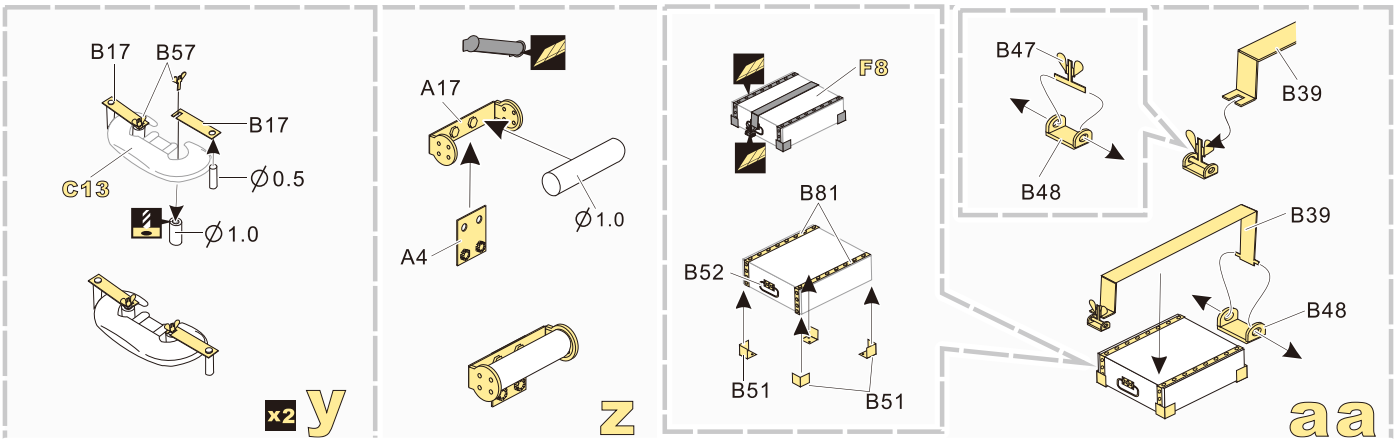

1/35 MILITARY MINIATURE VEHICLE UPGRADE SERIES PE351086

VOYAGERMODEL® 无微不至 极尽享受
The Best Upgrade Solution

Recommended item

PE 35939	WWII Jagdpanther G1 Version Basic Upgrade set	TAKOM 2106
PE 35954	WWII Jagdpanther G1 Version Basic Upgrade set	DRAGON 6458 6494 6393 6758
PE 35955	WWII Jagdpanther G1 Version Basic Upgrade set	
PE 35616	WWII German Bergepanzer Hetzer Basic	
PE 35160	WWII German Sd.Kfz.186 Panzerjager "Jagdtiger" Basic	
PE 35962	WWII Jagdpanther G2 Version Basic Upgrade set	
PE 35928	WWII German Tiger I Late Production	
PE 35929	WWII German King Tiger (Porsche Turret)	
PE 35917	WWII German King Tiger Initial Version Basic	
PE 35914	WWII German SturmTiger Basic