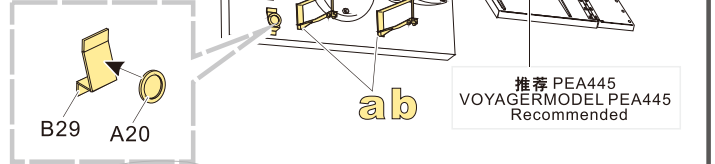

推荐 VBS 0514
VOYAGERMODEL VBS 0514
Recommended

推荐 PEA444
VOYAGERMODEL PEA444
Recommended