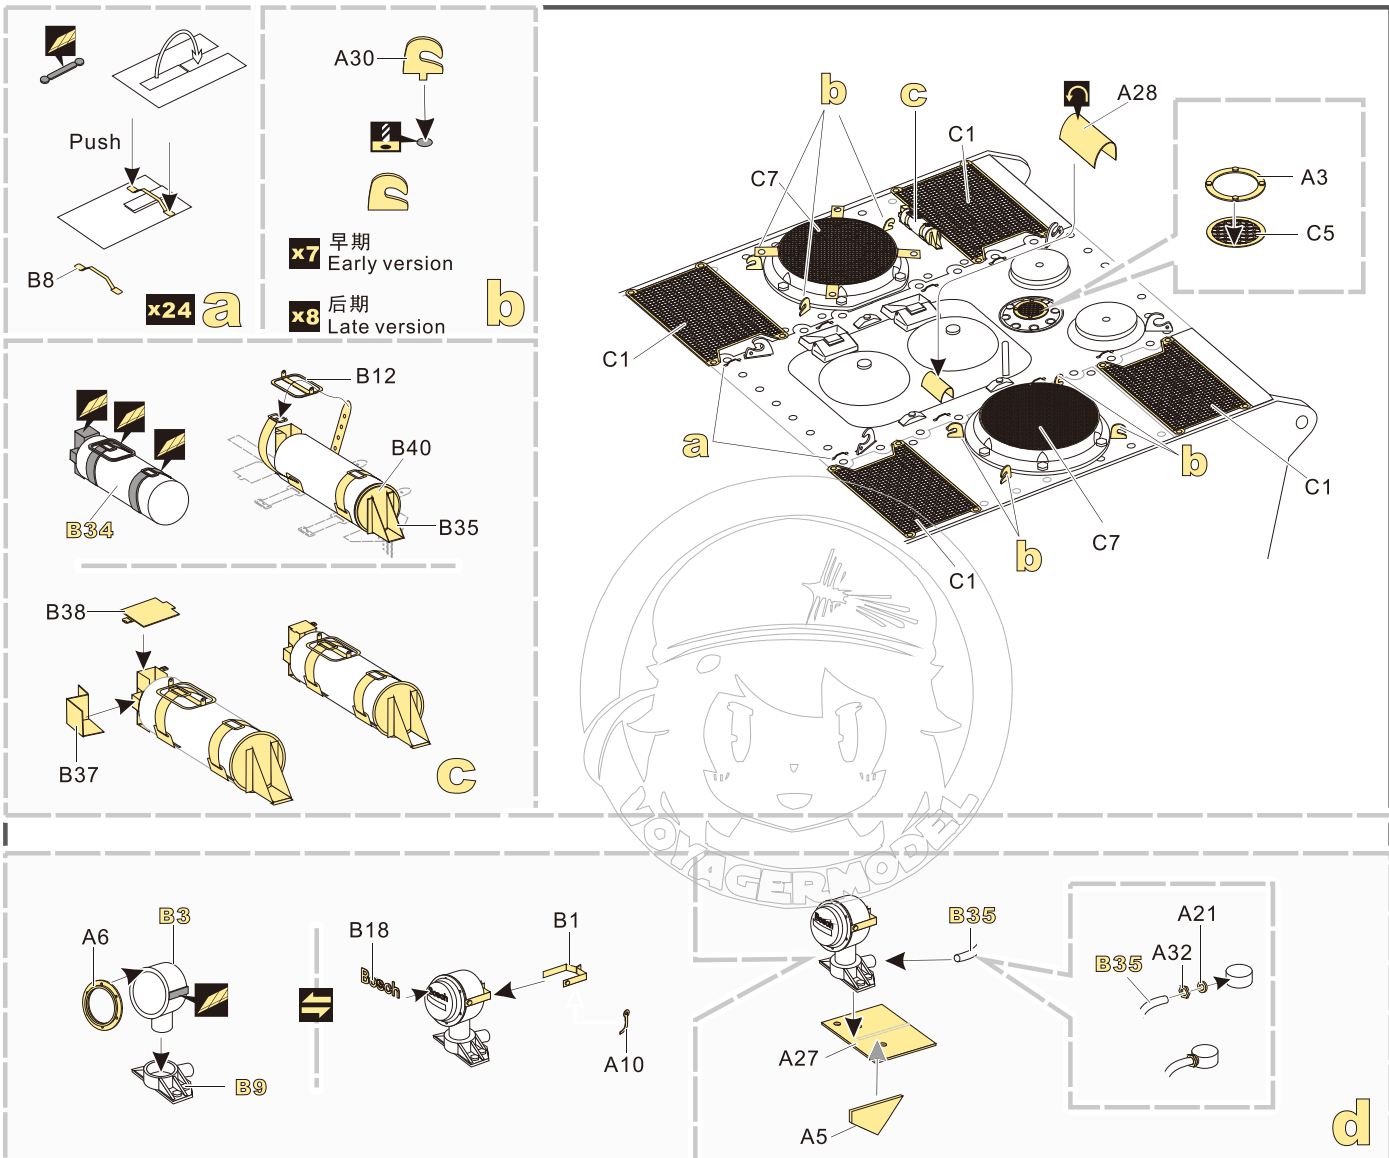

1/35 MILITARY MINIATURE VEHICLE UPGRADE SERIES PE351086

WWII German Sd.Kfz. 186 Jagdtiger Porsche Production Basic

二战德军Sd.Kfz.186猎虎保时捷型坦克歼击车改造件

[For TAKOM 8003]

推荐使用工具 RECOMMENDED TOOLS

- 
安装
install
- 
折叠
bend
- A1**
 改造件零件编号
PE/resin part number
- B12**
 原零件编号
kit part number
- C22**
 被替换的原零件编号
replaced kit part number
- 
选择安装
alternative
- 
用尖端在凹槽处冲压
use penpoint to press on the dent
- 
弧度卷曲
radial bending
- 
钻孔
drill
- 
切除
remove
- 
另一侧相同制作
repeat on opposite side
- 
注意
caution
- 
填补
fill
- x2**
制作若干组
multiple assembly

用尖端在凹槽处冲压
use penpoint to press on the dent

蚀刻片零件内侧面
PE part inboard side turn up
用笔尖在凹槽处刮
Use penpoint scratch on the flute

圆珠笔
Ballpen

1/35 MILITARY MINIATURE VEHICLE UPGRADE SERIES PE351086

1/35 MILITARY MINIATURE VEHICLE UPGRADE SERIES PE351086