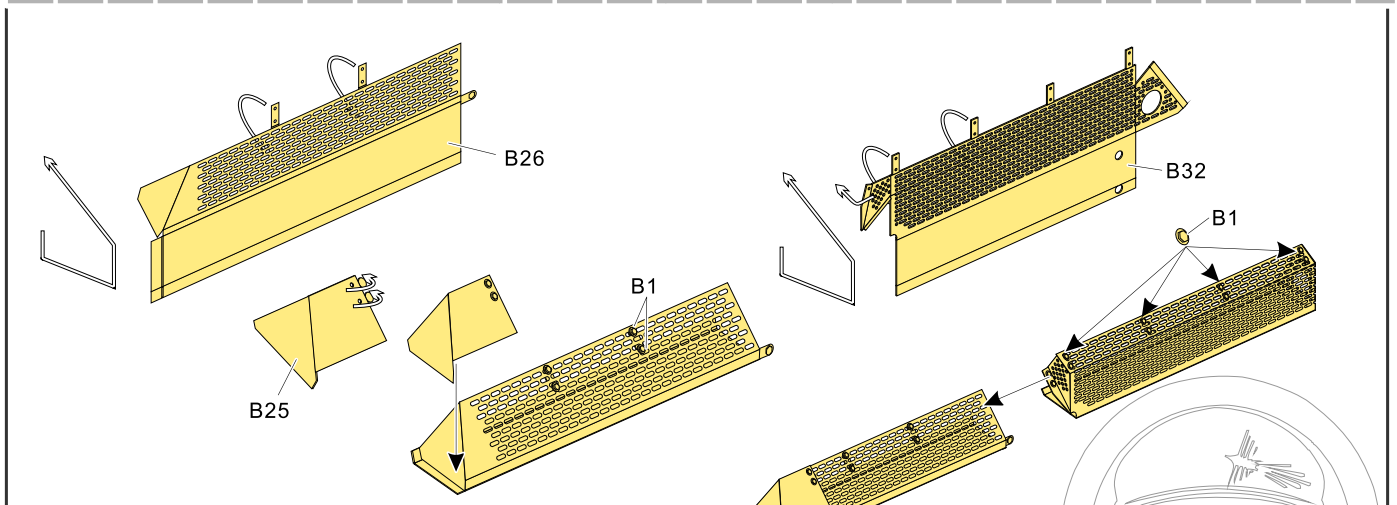

蚀刻片零件内侧面向上  
Put the part upside down

用笔尖在凹槽处刺  
Use penpoint to press on the dent

1/35 MILITARY MINIATURE VEHICLE UPGRADE SERIES PE35740

1/35 MILITARY MINIATURE VEHICLE UPGRADE SERIES PE35740

1/35 MILITARY MINIATURE VEHICLE UPGRADE SERIES PE35740