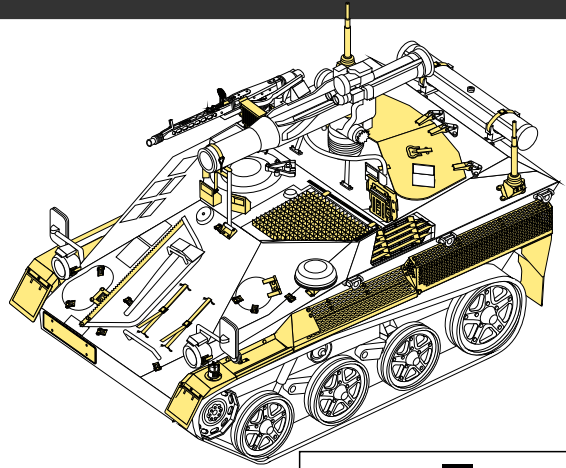

1/35 MILITARY MINIATURE VEHICLE UPGRADE SERIES PE35740

Modern German Wiesel 1A2 TOW

现代德国鼯鼠陶式1型A2空降战车

[For AFV CLUB Af35265]

推荐使用工具 RECOMMENDED TOOLS