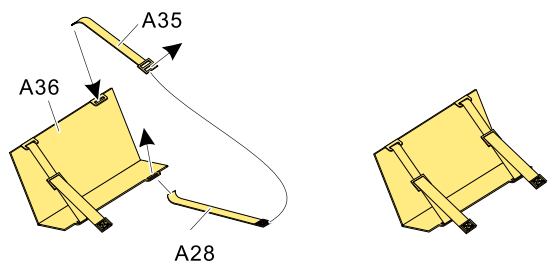

### 推荐使用工具 RECOMMENDED TOOLS

- ↑  
安装  
install
- ↩  
折叠  
bend
- A1**  
改造件零件编号  
PE/resin part number
- B12**  
原零件编号  
kit part number
- C22**  
被替换的原零件编号  
replaced kit part number
- ↔  
另一侧相同制作  
repeat on opposite side

- ✂  
切除  
remove
- 🔪  
打磨  
grind off
- 📐  
弧度卷曲  
radial bending
- x2  
制作若干组  
multiple assembly
- ↔  
选择安装  
alternative
- 🔧  
钻孔  
drill
- ⚠  
注意  
caution

↓  
用尖端在凹槽处冲压  
use penpoint to press on the dent

蚀刻片零件内侧面向上  
Put the part upside down

用笔尖在凹槽处刺  
Use penpoint to press on the dent

1/35 MILITARY MINIATURE VEHICLE UPGRADE SERIES PE35740

1/35 MILITARY MINIATURE VEHICLE UPGRADE SERIES PE35740

1/35 MILITARY MINIATURE VEHICLE UPGRADE SERIES PE35740