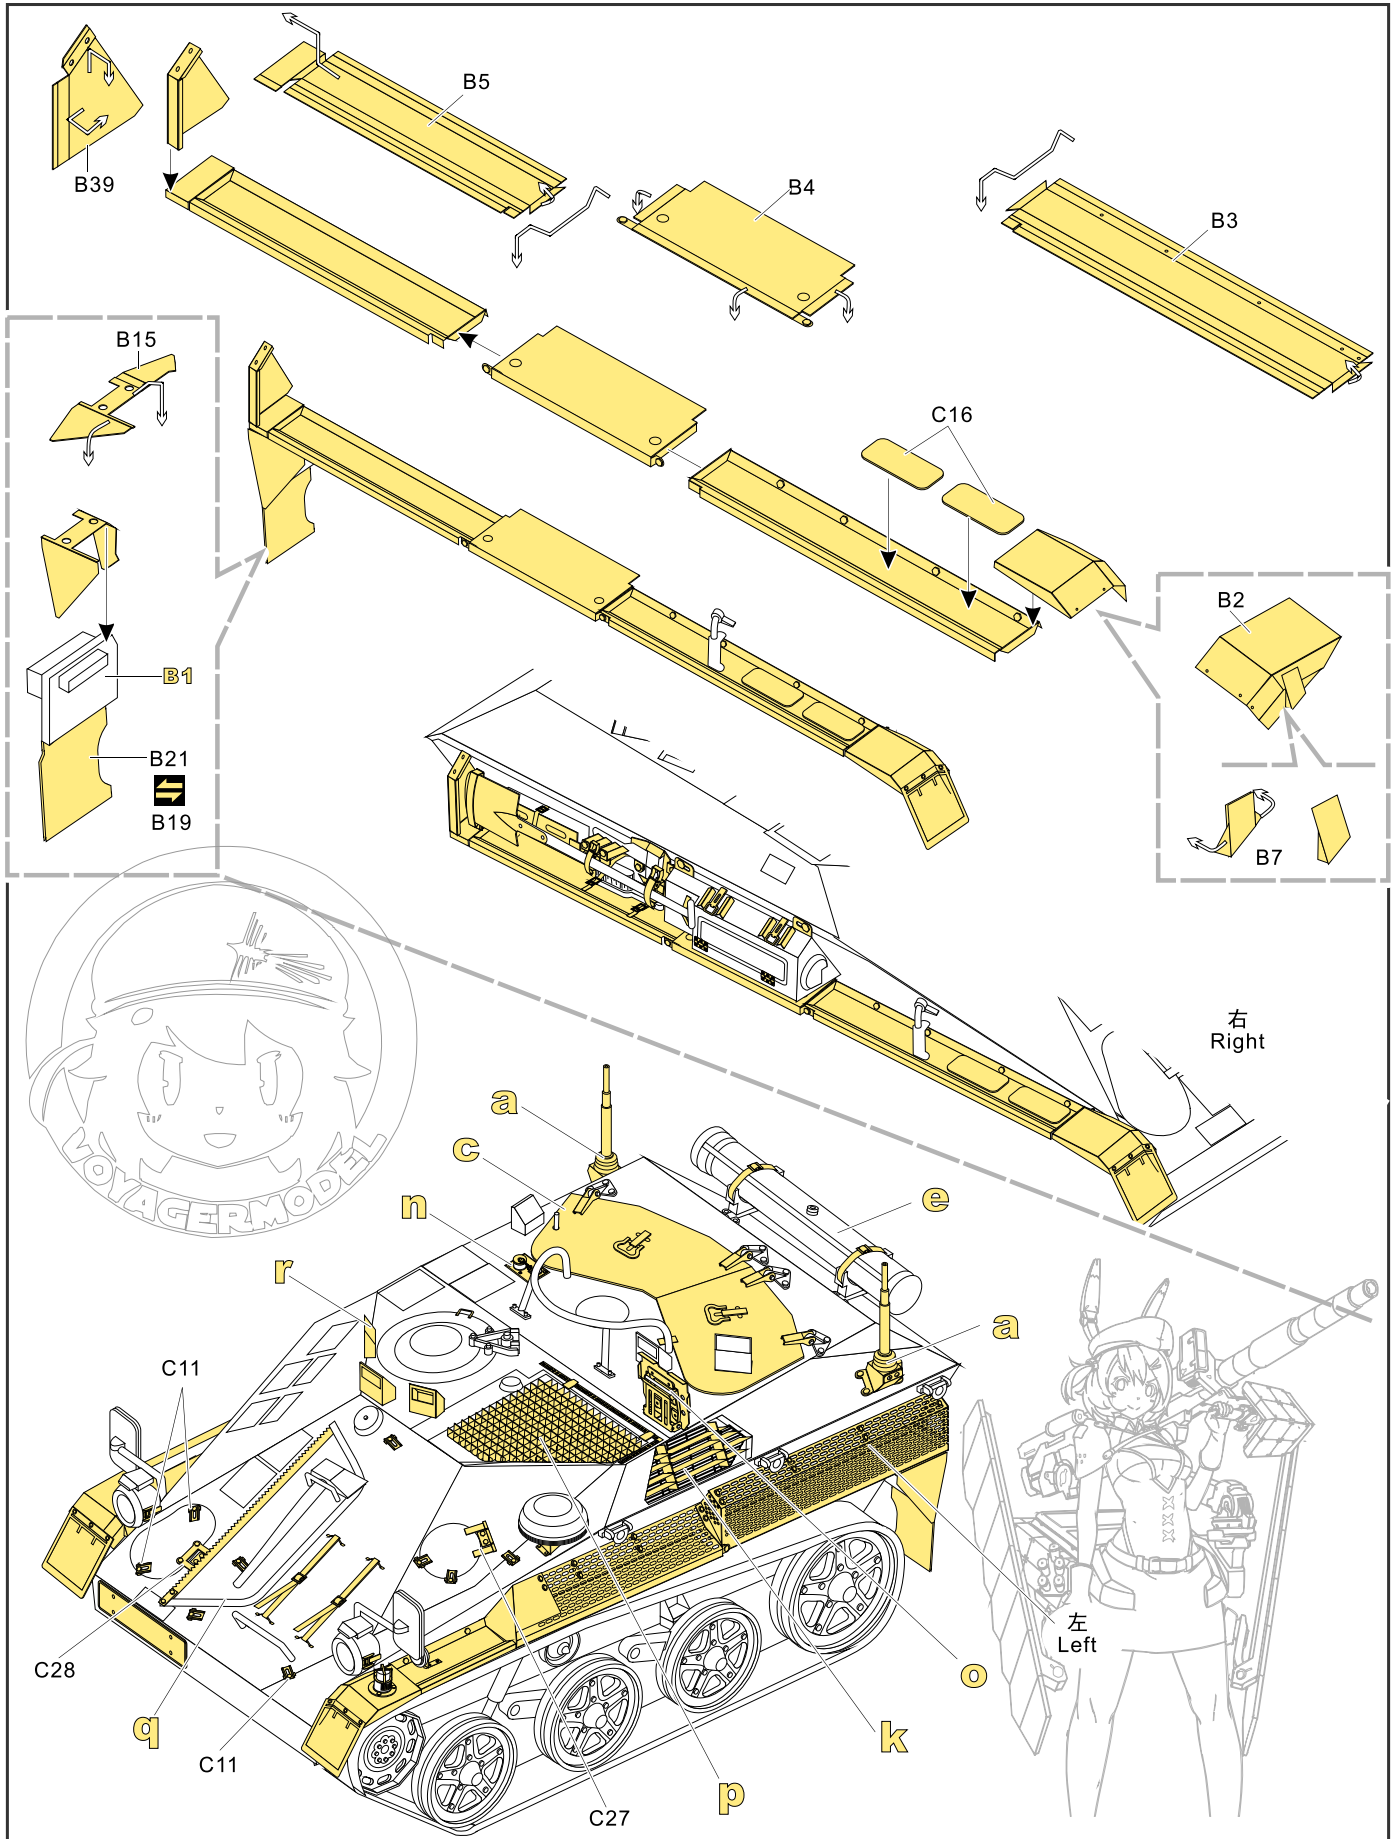

1/35 MILITARY MINIATURE VEHICLE UPGRADE SERIES PE35740