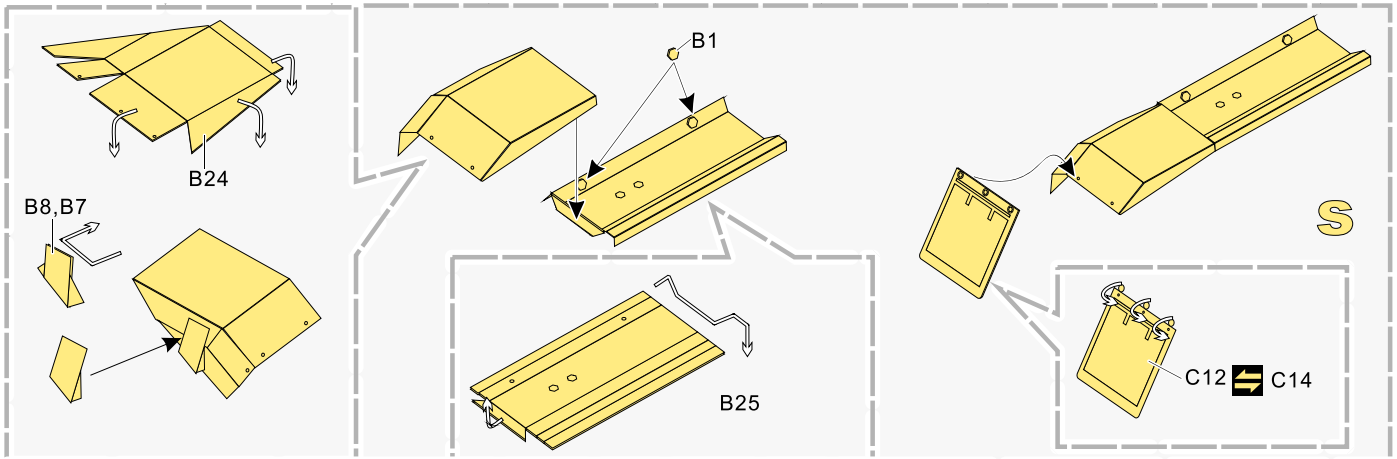

蚀刻片零件内侧面向上  
Put the part upside down

用笔尖在凹槽处刺  
Use penpoint to press on the dent

1/35 MILITARY MINIATURE VEHICLE UPGRADE SERIES PE35740

1/35 MILITARY MINIATURE VEHICLE UPGRADE SERIES PE35740

1/35 MILITARY MINIATURE VEHICLE UPGRADE SERIES PE35740