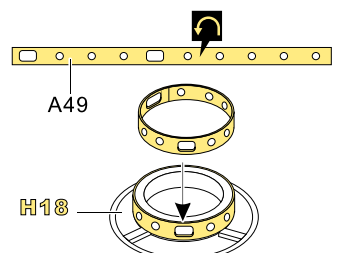

### 推荐使用工具 RECOMMENDED TOOLS

- ↑  
安装  
install
- ↩  
折叠  
bend
- A1**  
改造件零件编号  
PE/resin part number
- B12**  
原零件编号  
kit part number
- C22**  
被替换的原零件编号  
replaced kit part number
- ↔  
另一侧相同制作  
repeat on opposite side

- ✂  
切除  
remove
- 🔪  
打磨  
grind off
- 📐  
弧度卷曲  
radial bending
- x2  
制作若干组  
multiple assembly
- ↔  
选择安装  
alternative
- 🔧  
钻孔  
drill
- ⚠  
注意  
caution

↓  
用尖端在凹槽处冲压  
use penpoint to press on the dent

蚀刻片零件内侧面向上  
Put the part upside down

用笔尖在凹槽处刺  
Use penpoint to press on the dent

1/35 MILITARY MINIATURE VEHICLE UPGRADE SERIES PE35740

1/35 MILITARY MINIATURE VEHICLE UPGRADE SERIES PE35740

1/35 MILITARY MINIATURE VEHICLE UPGRADE SERIES PE35740