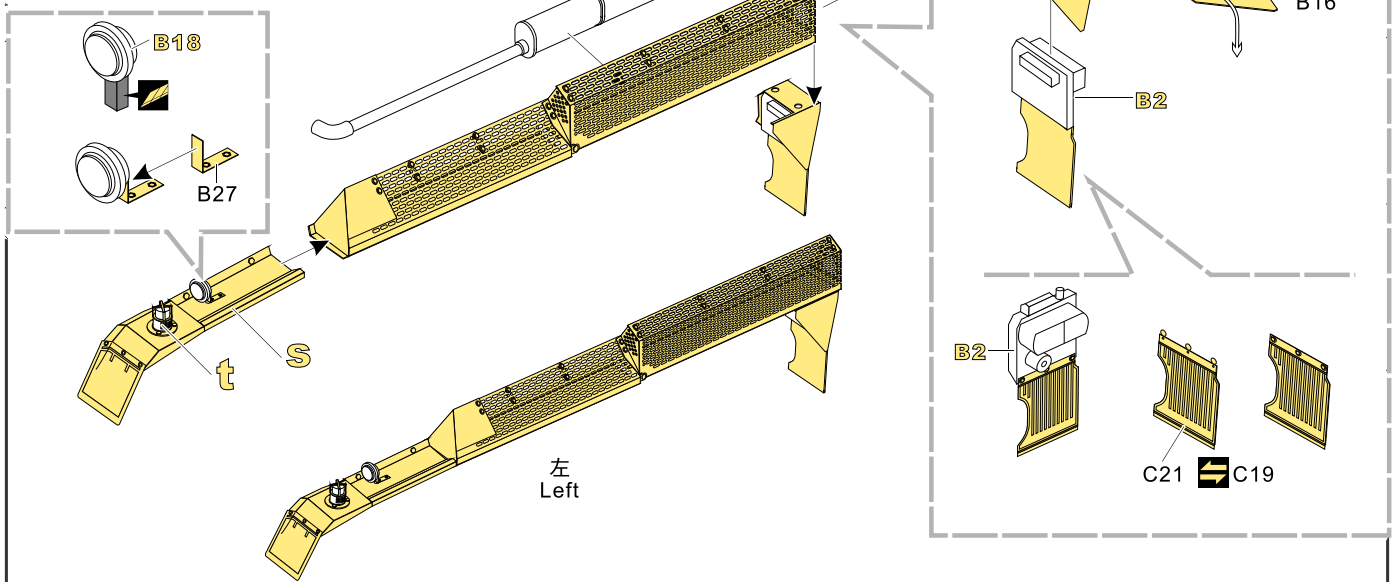

蚀刻片零件内侧面向上  
Put the part upside down

用笔尖在凹槽处刺  
Use penpoint to press on the dent

1/35 MILITARY MINIATURE VEHICLE UPGRADE SERIES PE35740

1/35 MILITARY MINIATURE VEHICLE UPGRADE SERIES PE35740

1/35 MILITARY MINIATURE VEHICLE UPGRADE SERIES PE35740