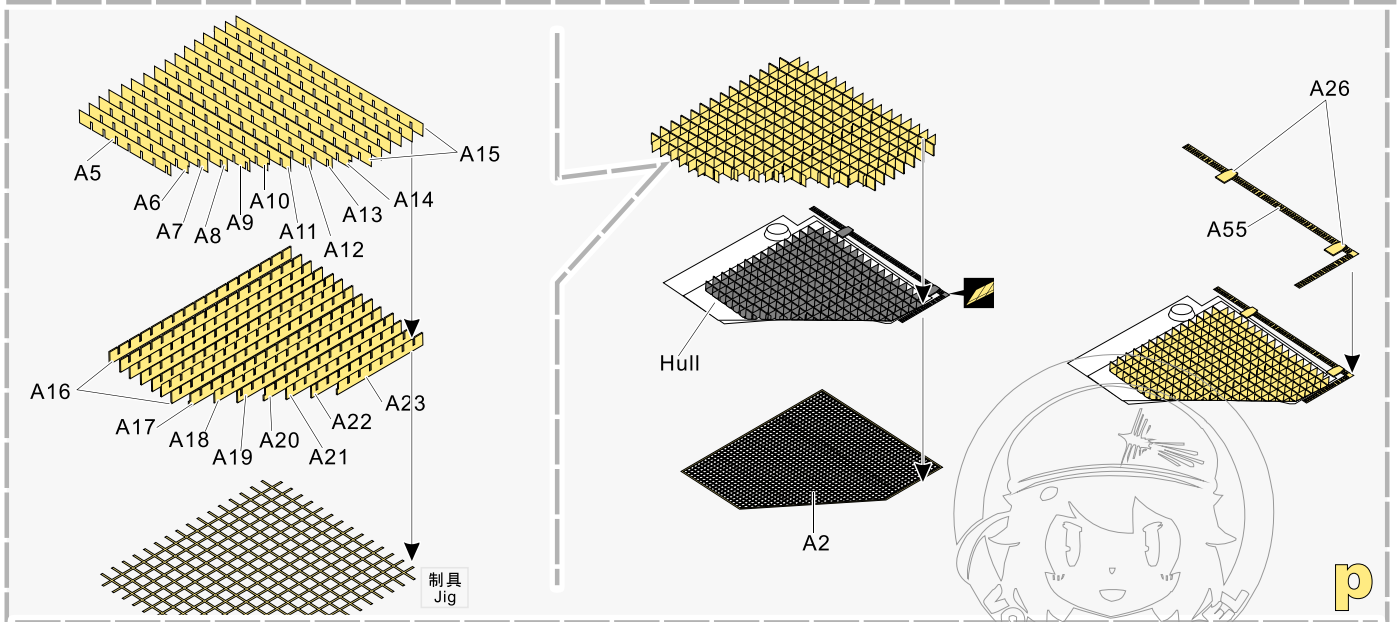

蚀刻片零件内侧面向上  
Put the part upside down

用笔尖在凹槽处刺  
Use penpoint to press on the dent

1/35 MILITARY MINIATURE VEHICLE UPGRADE SERIES PE35740

1/35 MILITARY MINIATURE VEHICLE UPGRADE SERIES PE35740

1/35 MILITARY MINIATURE VEHICLE UPGRADE SERIES PE35740