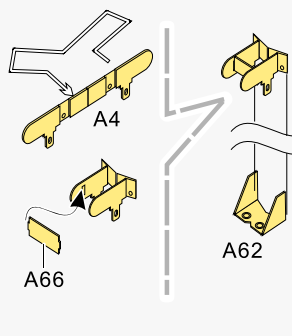

### 推荐使用工具 RECOMMENDED TOOLS

- ↑  
安装  
install
- ↩  
折叠  
bend
- A1**  
改造件零件编号  
PE/resin part number
- B12**  
原零件编号  
kit part number
- C22**  
被替换的原零件编号  
replaced kit part number
- ↔  
另一侧相同制作  
repeat on opposite side

- ✂  
切除  
remove
- 🔪  
打磨  
grind off
- 📐  
弧度卷曲  
radial bending
- x2  
制作若干组  
multiple assembly
- ↔  
选择安装  
alternative
- 🔧  
钻孔  
drill
- ⚠  
注意  
caution

↓  
用尖端在凹槽处冲压  
use penpoint to press on the dent

蚀刻片零件内侧面向上  
Put the part upside down

用笔尖在凹槽处刺  
Use penpoint to press on the dent

1/35 MILITARY MINIATURE VEHICLE UPGRADE SERIES PE35740

1/35 MILITARY MINIATURE VEHICLE UPGRADE SERIES PE35740

1/35 MILITARY MINIATURE VEHICLE UPGRADE SERIES PE35740