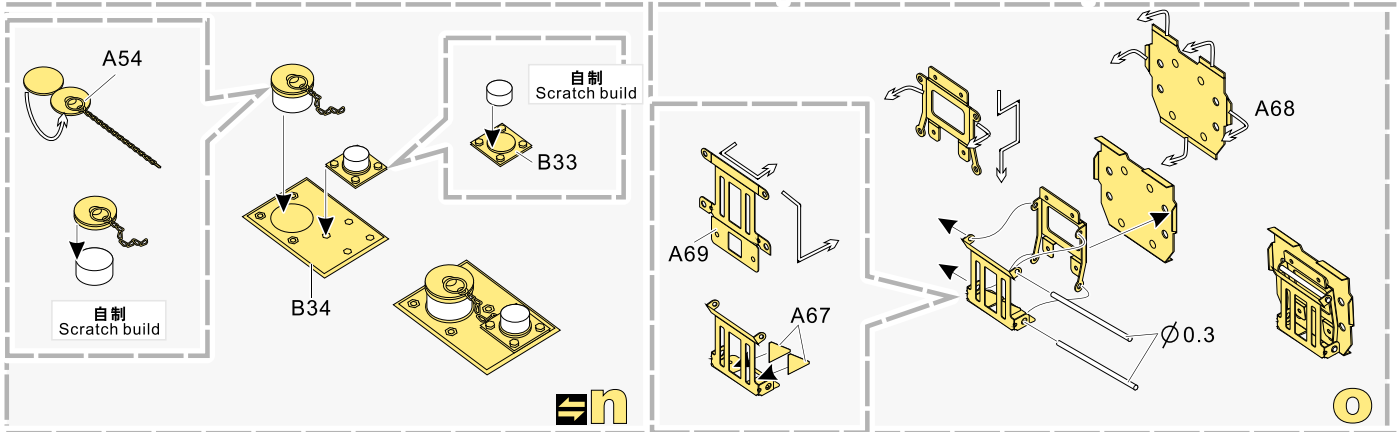

- ✂  
切除  
remove
- 🔪  
打磨  
grind off
- 📐  
弧度卷曲  
radial bending
- x2  
制作若干组  
multiple assembly
- ↔  
选择安装  
alternative
- 🔧  
钻孔  
drill
- ⚠  
注意  
caution

↓  
用尖端在凹槽处冲压  
use penpoint to press on the dent

蚀刻片零件内侧面向上  
Put the part upside down

用笔尖在凹槽处刺  
Use penpoint to press on the dent

1/35 MILITARY MINIATURE VEHICLE UPGRADE SERIES PE35740

1/35 MILITARY MINIATURE VEHICLE UPGRADE SERIES PE35740

1/35 MILITARY MINIATURE VEHICLE UPGRADE SERIES PE35740