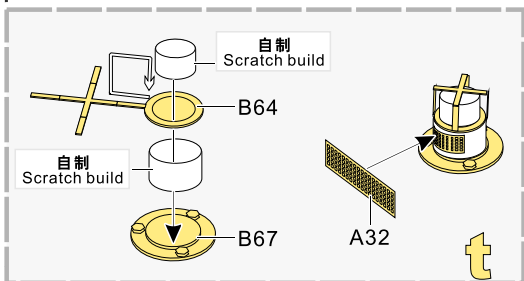

蚀刻片零件内侧面向上  
Put the part upside down

用笔尖在凹槽处刺  
Use penpoint to press on the dent

1/35 MILITARY MINIATURE VEHICLE UPGRADE SERIES PE35740

1/35 MILITARY MINIATURE VEHICLE UPGRADE SERIES PE35740

1/35 MILITARY MINIATURE VEHICLE UPGRADE SERIES PE35740