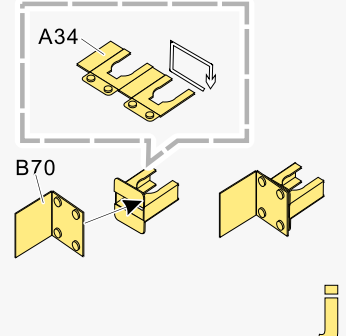

### 推荐使用工具 RECOMMENDED TOOLS

- ↑  
安装  
install
- ↩  
折叠  
bend
- A1**  
改造件零件编号  
PE/resin part number
- B12**  
原零件编号  
kit part number
- C22**  
被替换的原零件编号  
replaced kit part number
- ↔  
另一侧相同制作  
repeat on opposite side

- ✂  
切除  
remove
- 🔪  
打磨  
grind off
- 📐  
弧度卷曲  
radial bending
- x2  
制作若干组  
multiple assembly
- ↔  
选择安装  
alternative
- 🔧  
钻孔  
drill
- ⚠  
注意  
caution

↓  
用尖端在凹槽处冲压  
use penpoint to press on the dent

蚀刻片零件内侧面向上  
Put the part upside down

用笔尖在凹槽处刺  
Use penpoint to press on the dent

1/35 MILITARY MINIATURE VEHICLE UPGRADE SERIES PE35740

1/35 MILITARY MINIATURE VEHICLE UPGRADE SERIES PE35740

1/35 MILITARY MINIATURE VEHICLE UPGRADE SERIES PE35740