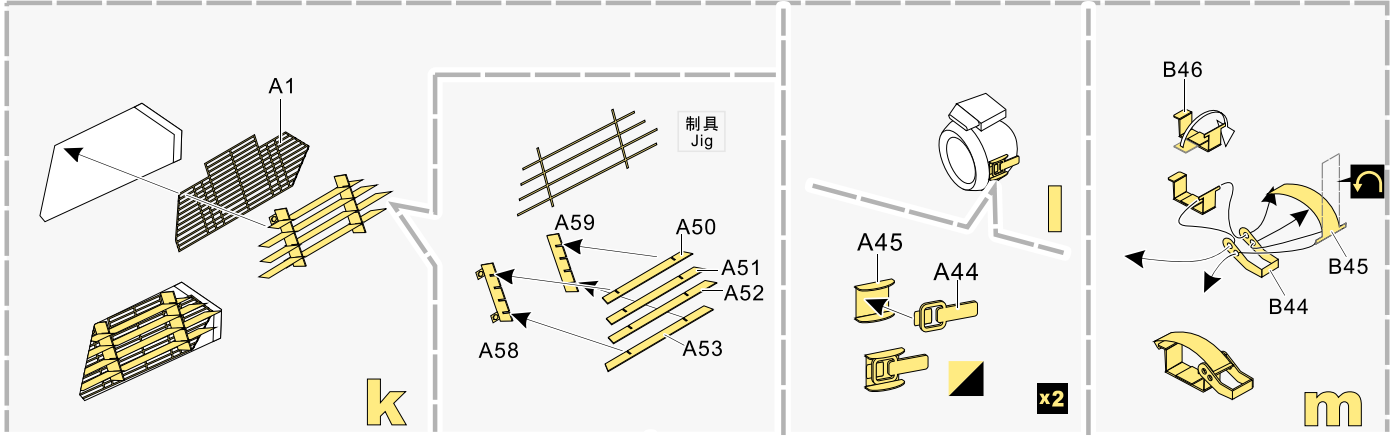

- ✂  
切除  
remove
- 🔪  
打磨  
grind off
- 📐  
弧度卷曲  
radial bending
- x2  
制作若干组  
multiple assembly
- ↔  
选择安装  
alternative
- 🔧  
钻孔  
drill
- ⚠  
注意  
caution

↓  
用尖端在凹槽处冲压  
use penpoint to press on the dent

蚀刻片零件内侧面向上  
Put the part upside down

用笔尖在凹槽处刺  
Use penpoint to press on the dent

1/35 MILITARY MINIATURE VEHICLE UPGRADE SERIES PE35740

1/35 MILITARY MINIATURE VEHICLE UPGRADE SERIES PE35740

1/35 MILITARY MINIATURE VEHICLE UPGRADE SERIES PE35740