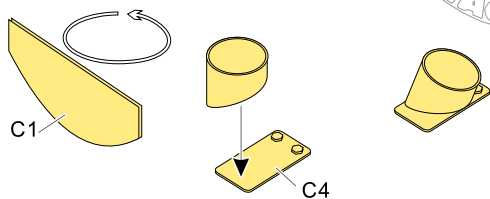

### 推荐使用工具 RECOMMENDED TOOLS

- ↑  
安装  
install
- ↩  
折叠  
bend
- A1**  
改造件零件编号  
PE/resin part number
- B12**  
原零件编号  
kit part number
- C22**  
被替换的原零件编号  
replaced kit part number
- ↔  
另一侧相同制作  
repeat on opposite side

- ✂  
切除  
remove
- 🔪  
打磨  
grind off
- 📐  
弧度卷曲  
radial bending
- x2  
制作若干组  
multiple assembly
- ↔  
选择安装  
alternative
- 🔧  
钻孔  
drill
- ⚠  
注意  
caution

↓  
用尖端在凹槽处冲压  
use penpoint to press on the dent

蚀刻片零件内侧面向上  
Put the part upside down

用笔尖在凹槽处刺  
Use penpoint to press on the dent

1/35 MILITARY MINIATURE VEHICLE UPGRADE SERIES PE35740

1/35 MILITARY MINIATURE VEHICLE UPGRADE SERIES PE35740

1/35 MILITARY MINIATURE VEHICLE UPGRADE SERIES PE35740