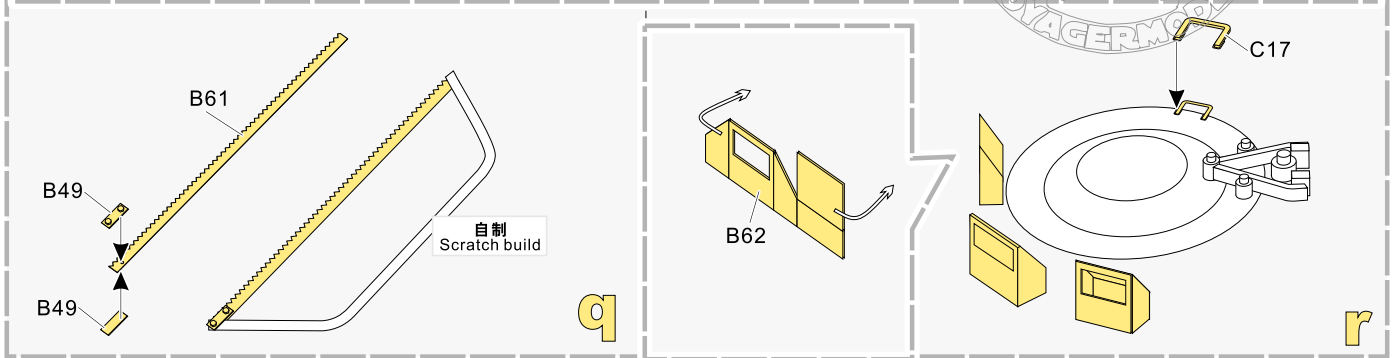

蚀刻片零件内侧面向上  
Put the part upside down

用笔尖在凹槽处刺  
Use penpoint to press on the dent

1/35 MILITARY MINIATURE VEHICLE UPGRADE SERIES PE35740

1/35 MILITARY MINIATURE VEHICLE UPGRADE SERIES PE35740

1/35 MILITARY MINIATURE VEHICLE UPGRADE SERIES PE35740