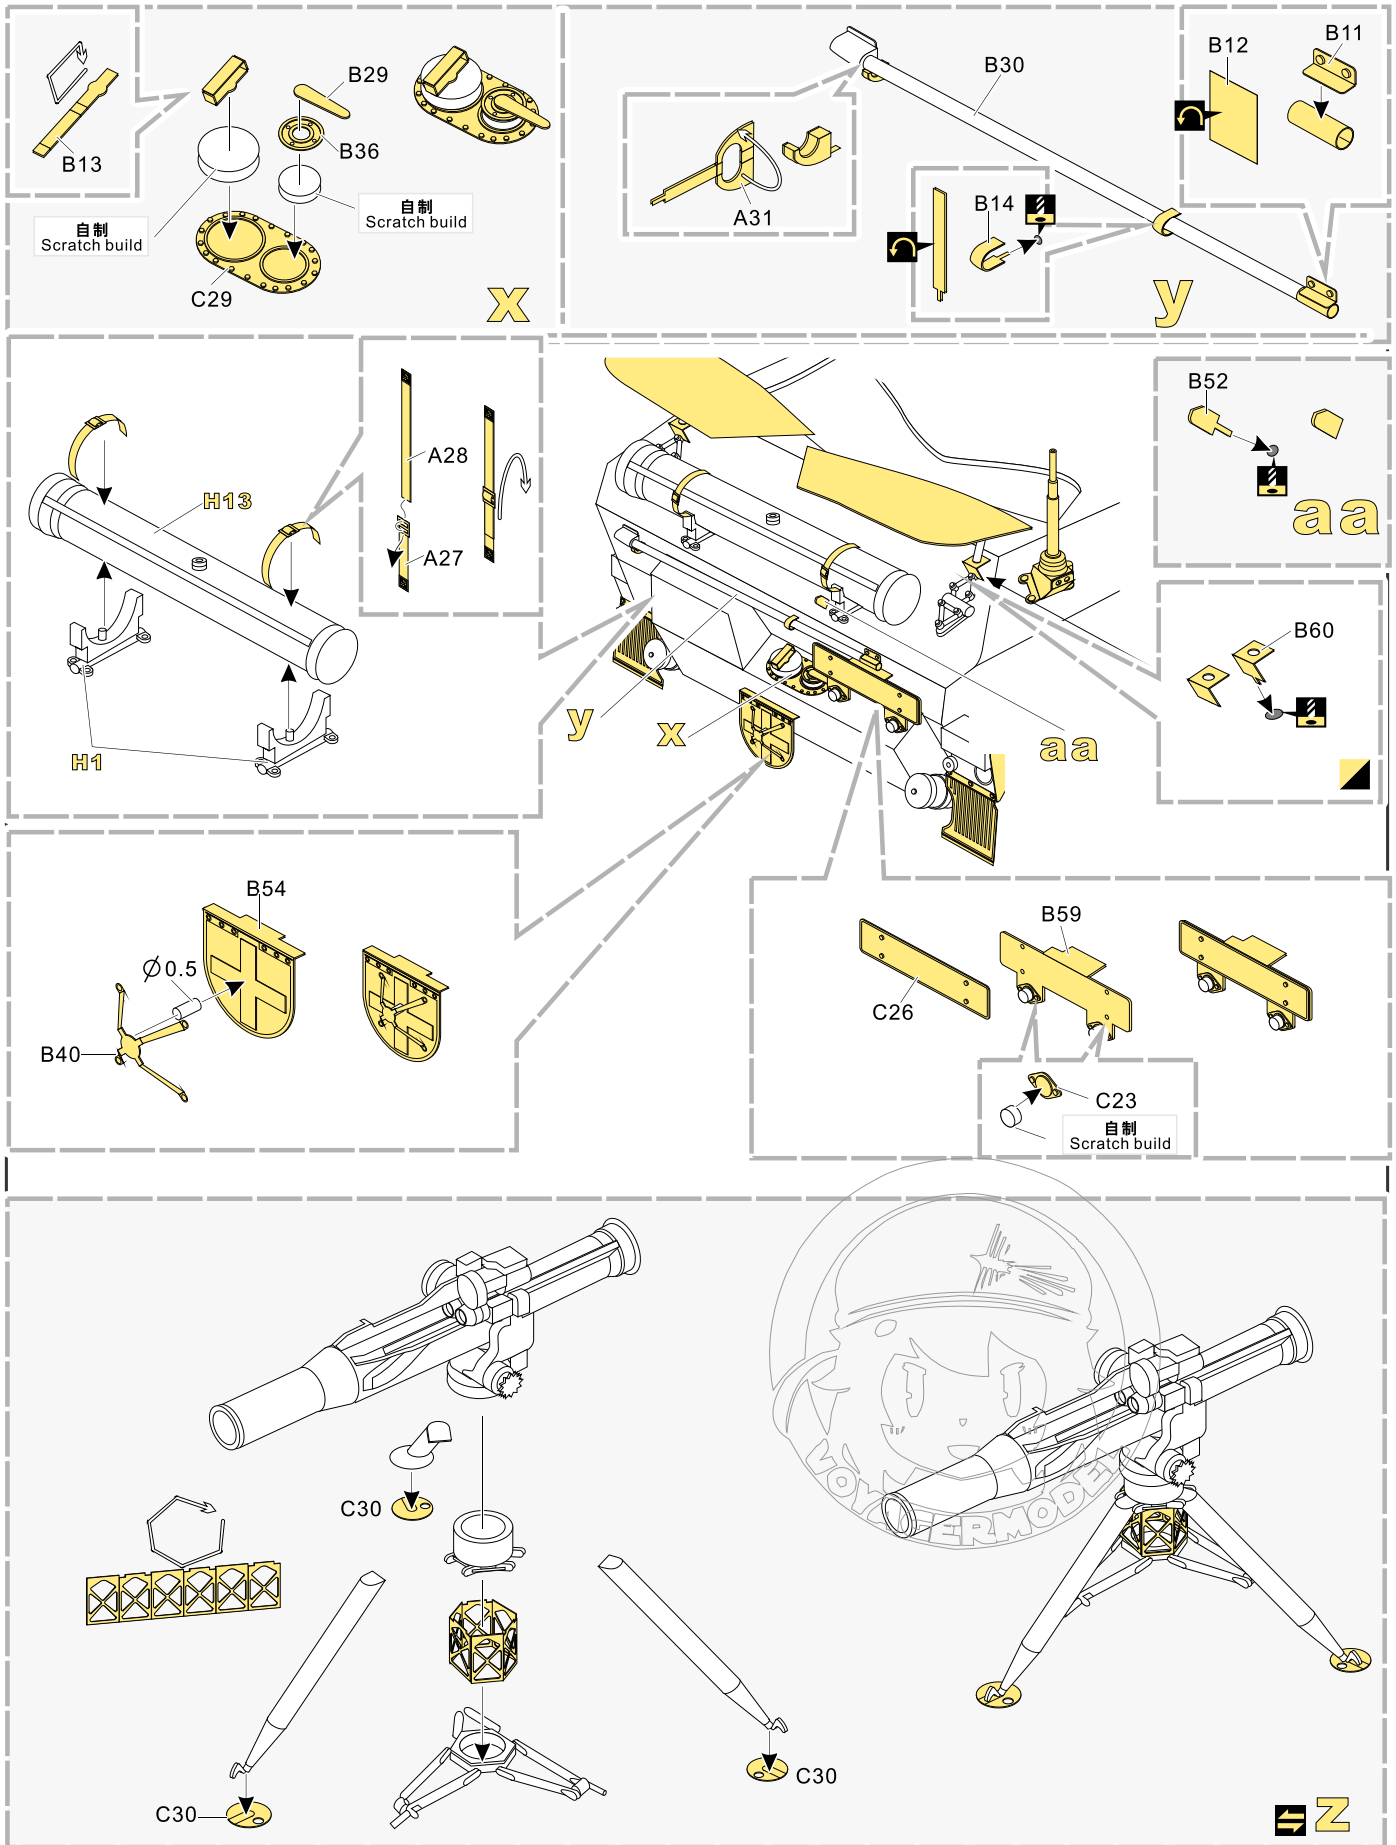

1/35 MILITARY MINIATURE VEHICLE UPGRADE SERIES PE35740