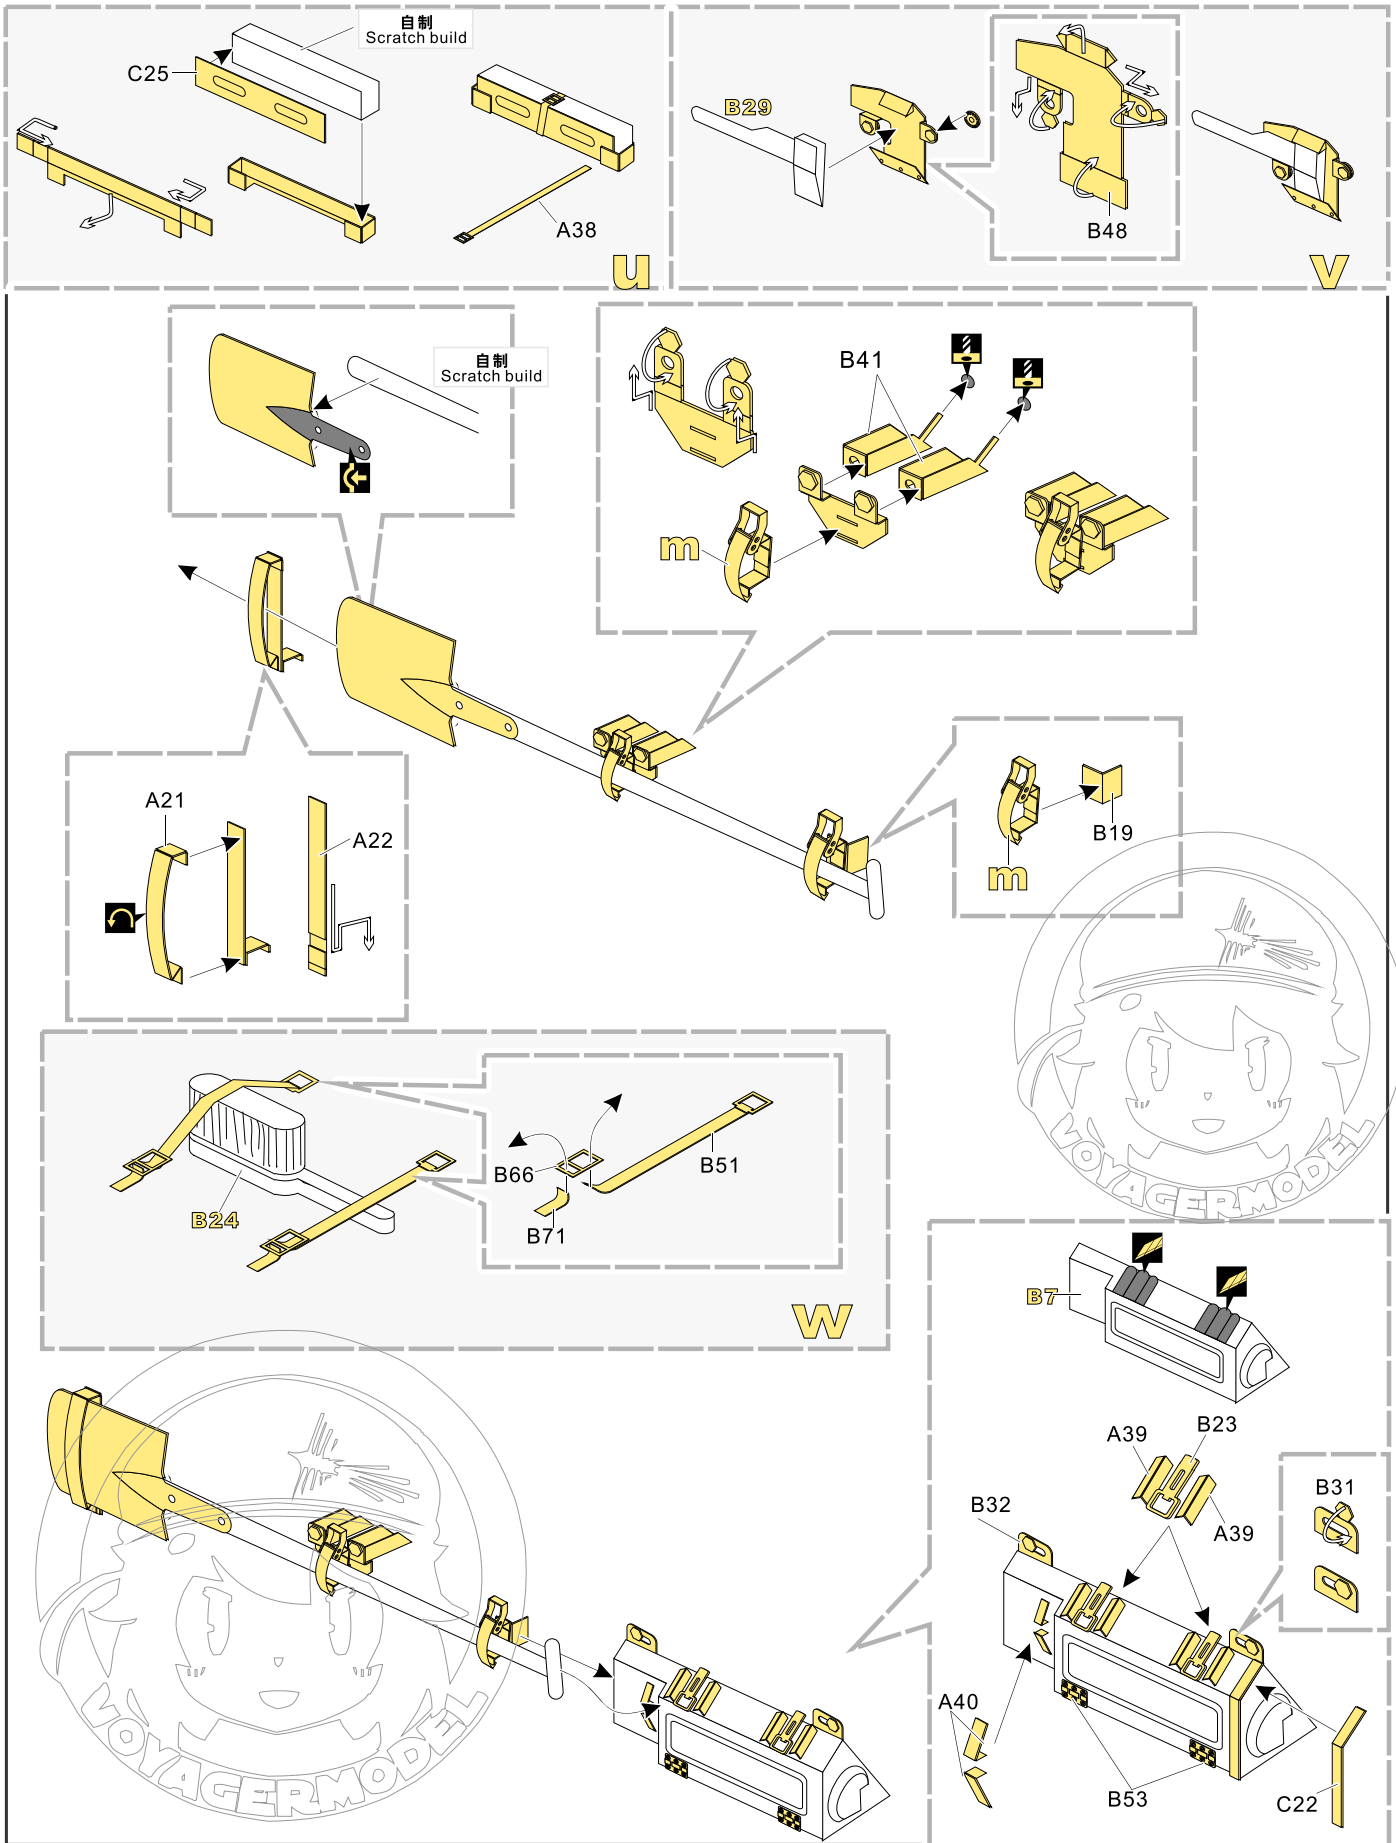

1/35 MILITARY MINIATURE VEHICLE UPGRADE SERIES PE35740