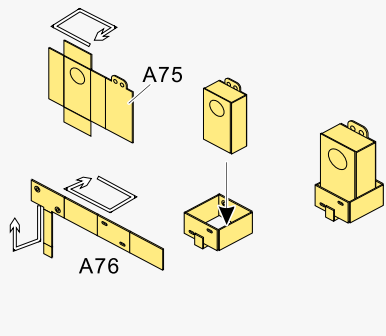

### 推荐使用工具 RECOMMENDED TOOLS

- ↑  
安装  
install
- ↩  
折叠  
bend
- A1**  
改造件零件编号  
PE/resin part number
- B12**  
原零件编号  
kit part number
- C22**  
被替换的原零件编号  
replaced kit part number
- ↔  
另一侧相同制作  
repeat on opposite side

- ✂  
切除  
remove
- 🔪  
打磨  
grind off
- 📐  
弧度卷曲  
radial bending
- x2  
制作若干组  
multiple assembly
- ↔  
选择安装  
alternative
- 🔧  
钻孔  
drill
- ⚠  
注意  
caution

↓  
用尖端在凹槽处冲压  
use penpoint to press on the dent

蚀刻片零件内侧面向上  
Put the part upside down

用笔尖在凹槽处刺  
Use penpoint to press on the dent

1/35 MILITARY MINIATURE VEHICLE UPGRADE SERIES PE35740

1/35 MILITARY MINIATURE VEHICLE UPGRADE SERIES PE35740

1/35 MILITARY MINIATURE VEHICLE UPGRADE SERIES PE35740