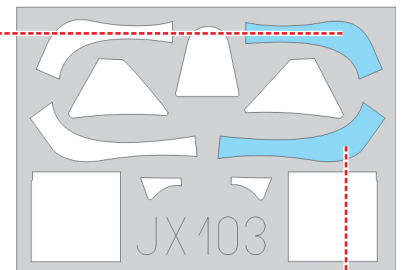

# Spitfire Mk.IX 1/32

The die-cut mask for accurate canopy frame painting of the  
*Tamiya* scale 1/32 KIT

**L4**

**M1**

**L3**

**L4**

**M1**

**L3**