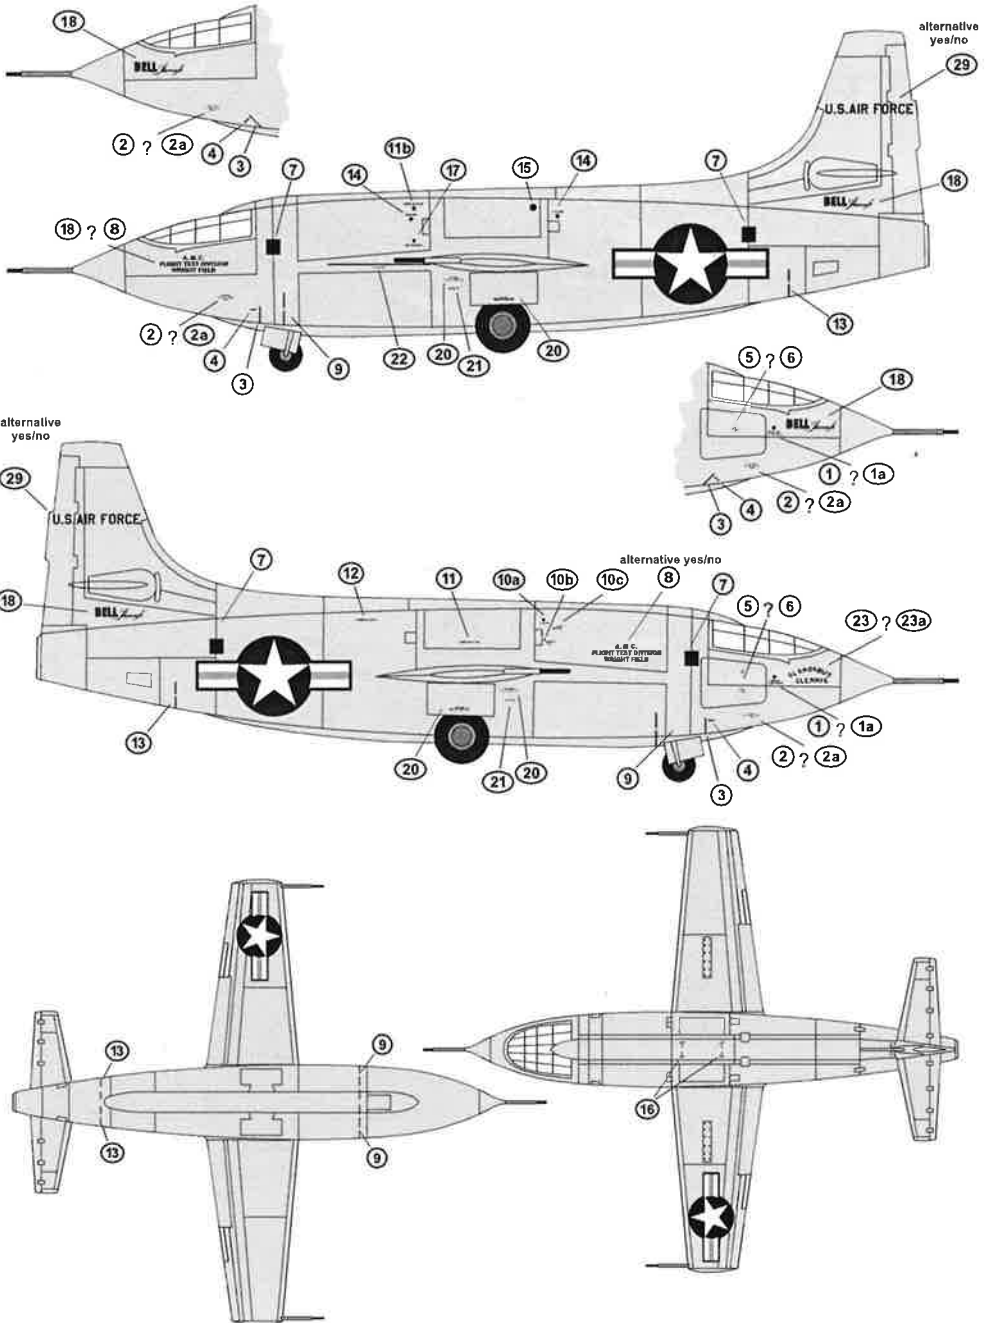

**1/32 MH MODELS 32001 WWW.MHMODELS.CZ**  
**BELL X-1 STENCILS FOR REVELL 1/32 KITS**

**1/32 MH MODELS 32001 WWW.MHMODELS.CZ  
BELL X - 1 STENCILS FOR REVELL 1/32 KITS**

1/32 MH MODELS 32001 WWW.MHMODELS.CZ  
BELL X-1 STENCILS FOR REVELL 1/32 KITS

1 ? 1a 2 ? 2a 3 4 13

A.M.C.  
FLIGHT TEST DIVISION  
WRIGHT FIELD

8

A.M.C.  
FLIGHT TEST DIVISION  
WRIGHT FIELD

14

9

26

5