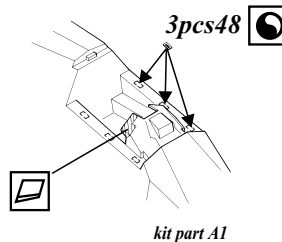

F-117 Nighthawk

1/72 scale detail set for Hasegawa kit

72 324

- OPPOSITE SIDE
- REMOVE
- BEND
- REPLACE
- GRIND
- OPTION

A EJECTION SEAT

B COCKPIT