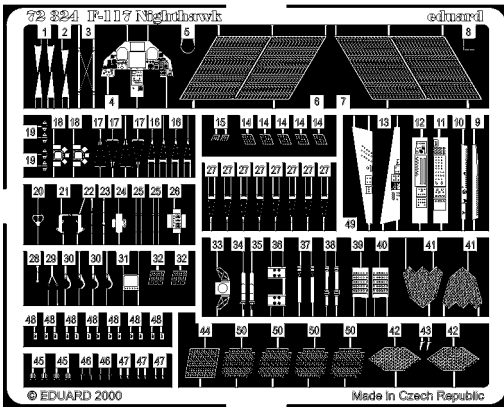

# F-117 Nighthawk

1/72 scale detail set for Hasegawa kit

**72 324**

- OPPOSITE SIDE
- REMOVE
- BEND
- REPLACE
- GRIND
- OPTION

## A EJECTION SEAT