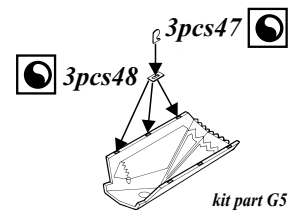

F-117 Nighthawk

1/72 scale detail set for Hasegawa kit

72 324

- OPPOSITE SIDE
- REMOVE
- BEND
- REPLACE
- GRIND
- OPTION

A EJECTION SEAT

B COCKPIT