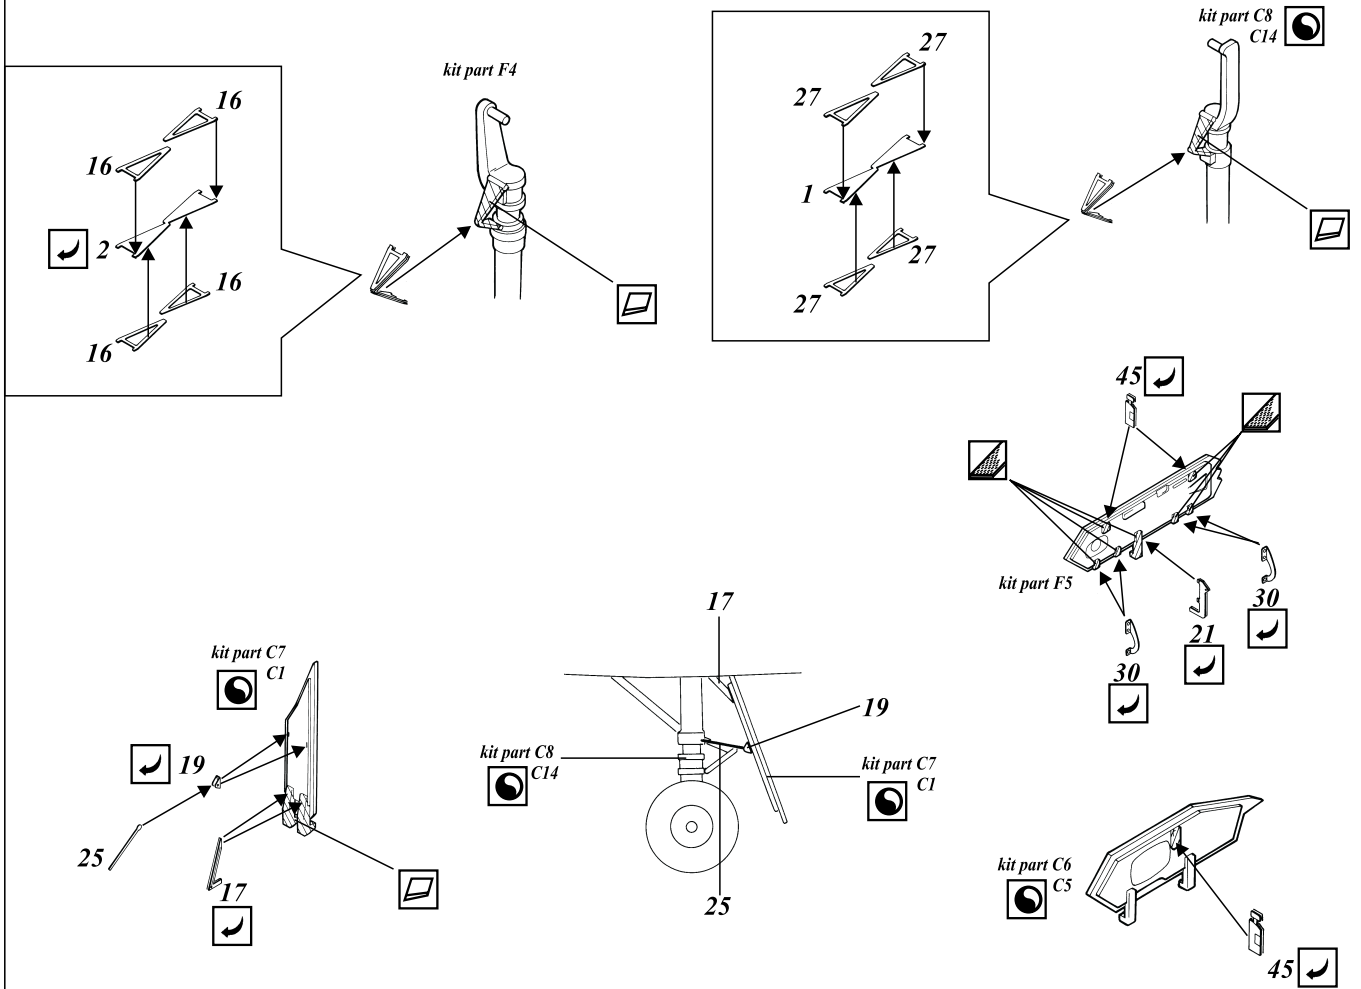

C UNDERCARRIAGE