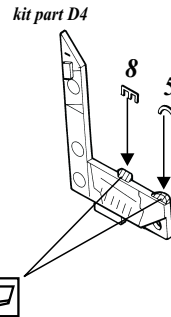

A EJECTION SEAT