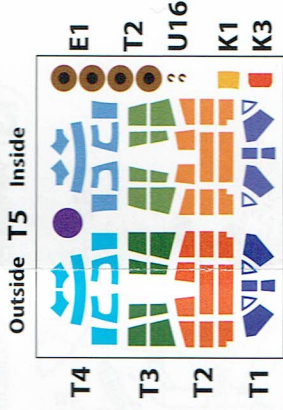

Painting Mask Set

Outside T5 Inside

T4 T3 T2 T1
E1 T2 U16
K1 K3