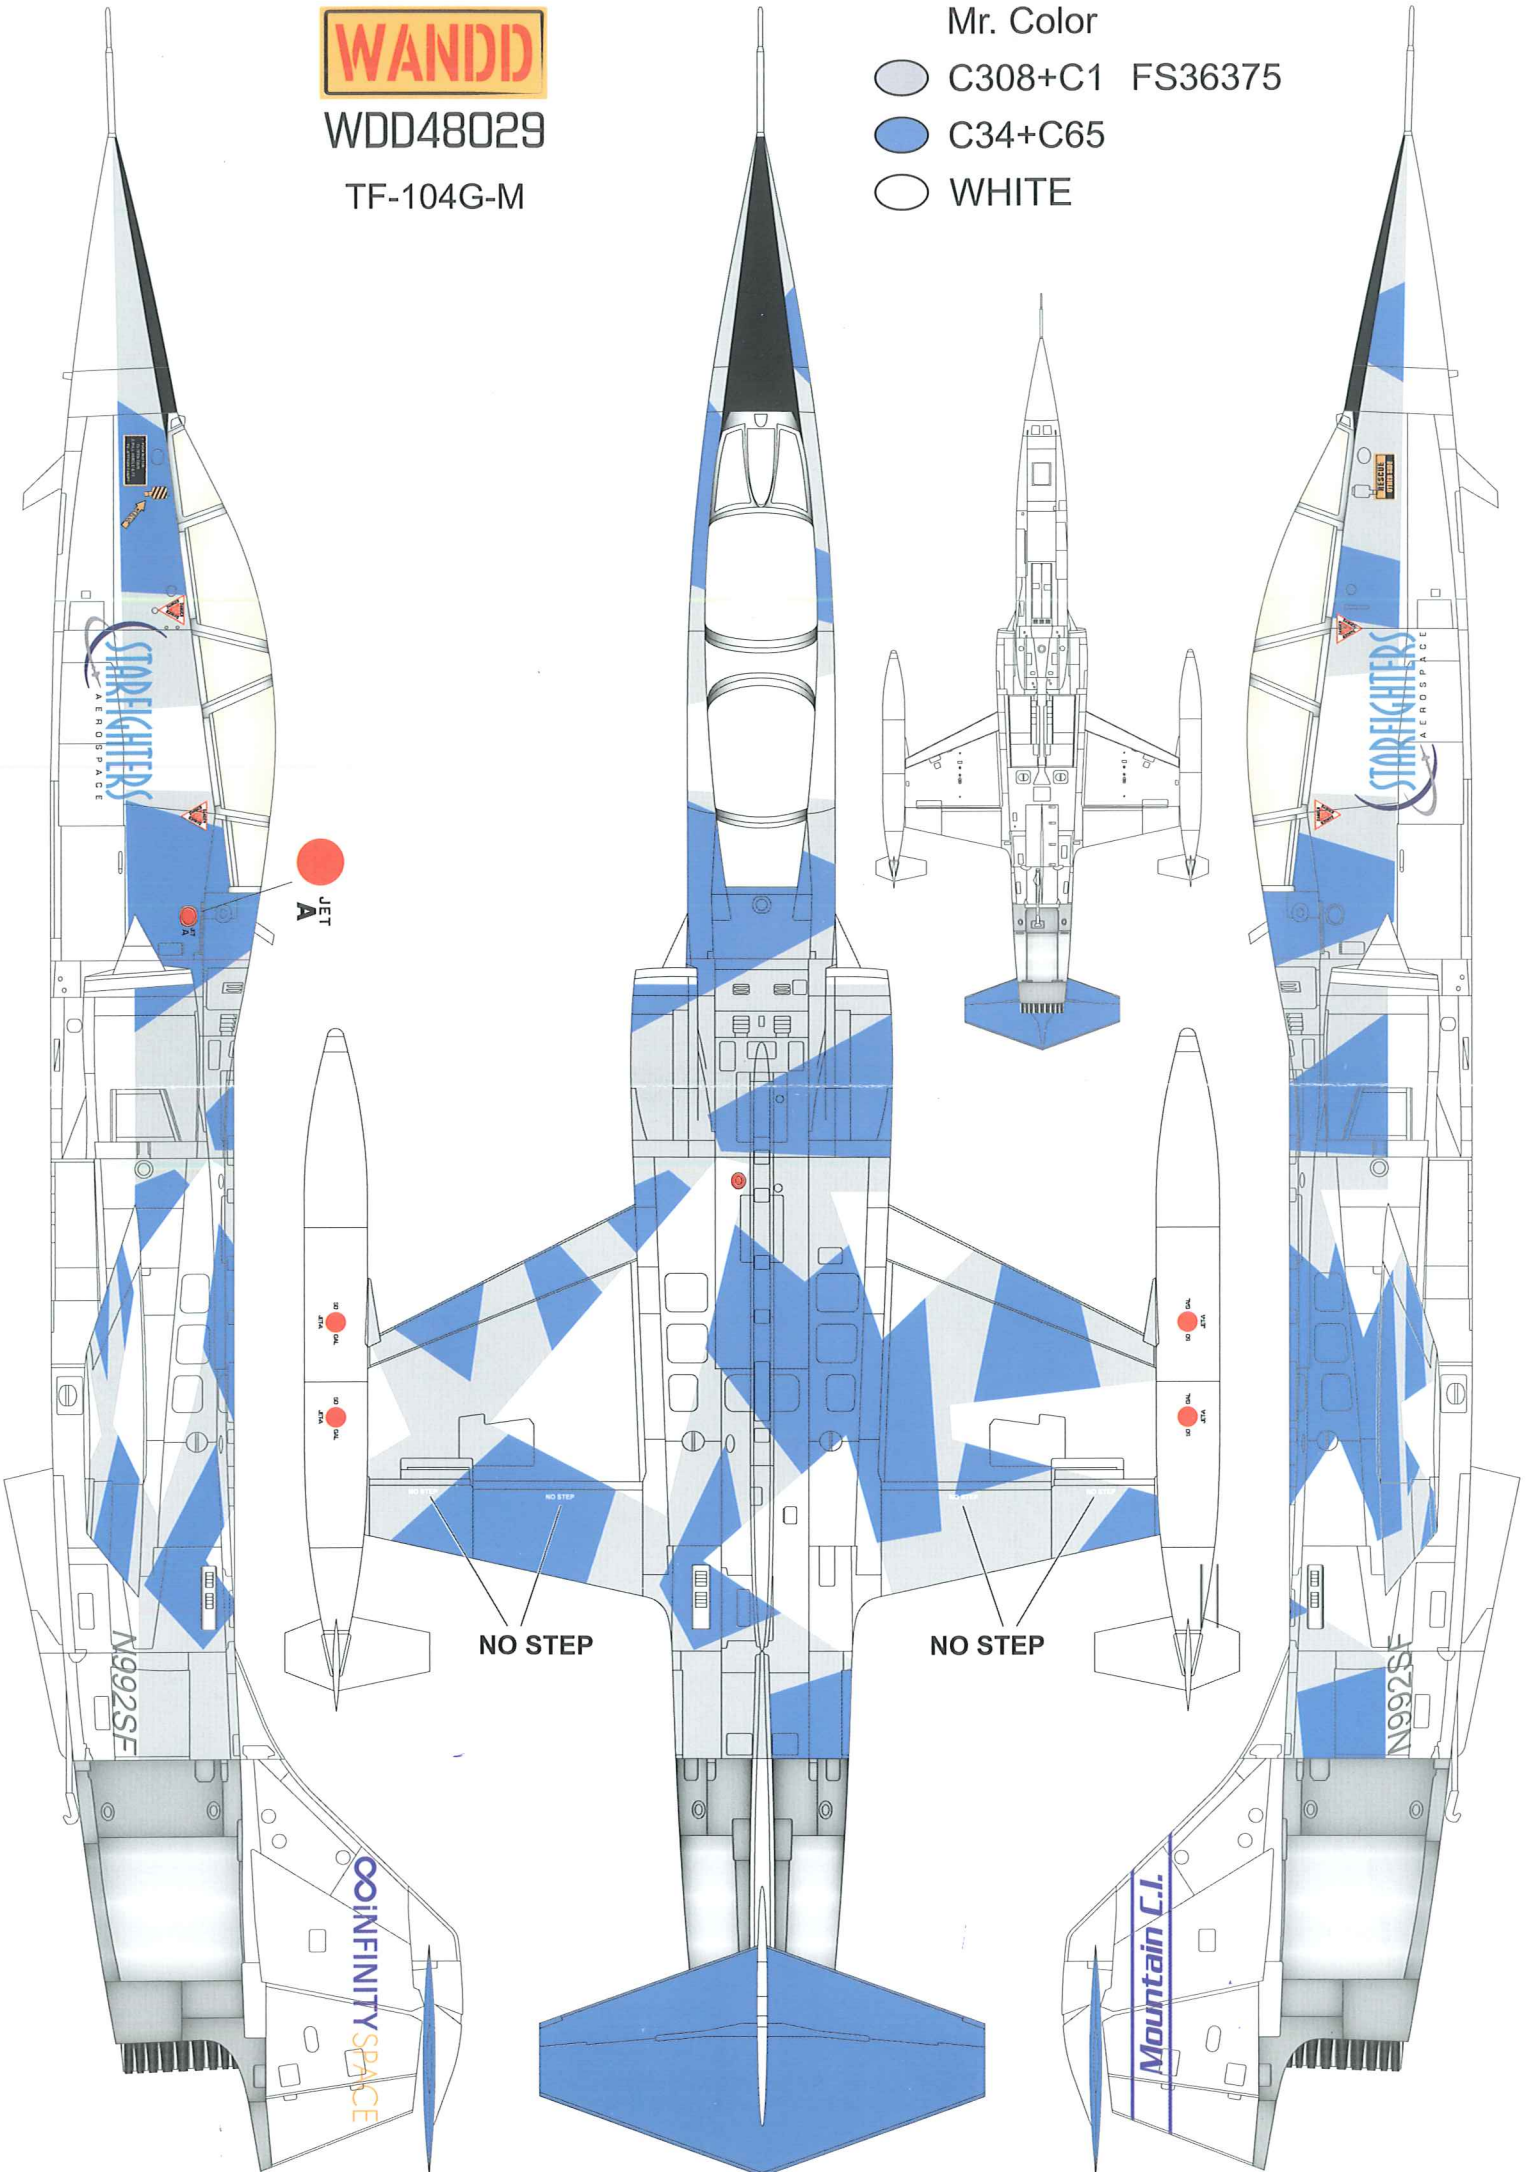

WANDD

WDD48029

TF-104G-M

Mr. Color

○ C308+C1 FS36375

● C34+C65

○ WHITE

WANDD

WDD48029

F-104S ASA-M

Mr. Color

○ C308+C1 FS36375

● C34+C65

○ WHITE

WDD48029

F-16C
SIDE VIEW

Mr. Color

WDD48029

F-16C
TOP VIEW

-  C307 FS36320 — RADAR DOME
 -  C311 FS36622
 -  C34+C65 FS35109
 -  C307+C1 FS36251
- } FUSELAGE

WDD48029

F-16C
BOTTOM VIEW

WANDD

WDD48029

F-15C
SIDE VIEW

WDD48029

F-15C
BOTTOM VIEW

on both sides CRADLE SUPPORT AREA
EMPTY TANK ONLY

Fuel tank & Pylon

- C34+C65 FS35109
- or
- C307+1 FS36251

Inside
Nose Landing
Gear Door

NO PUSH