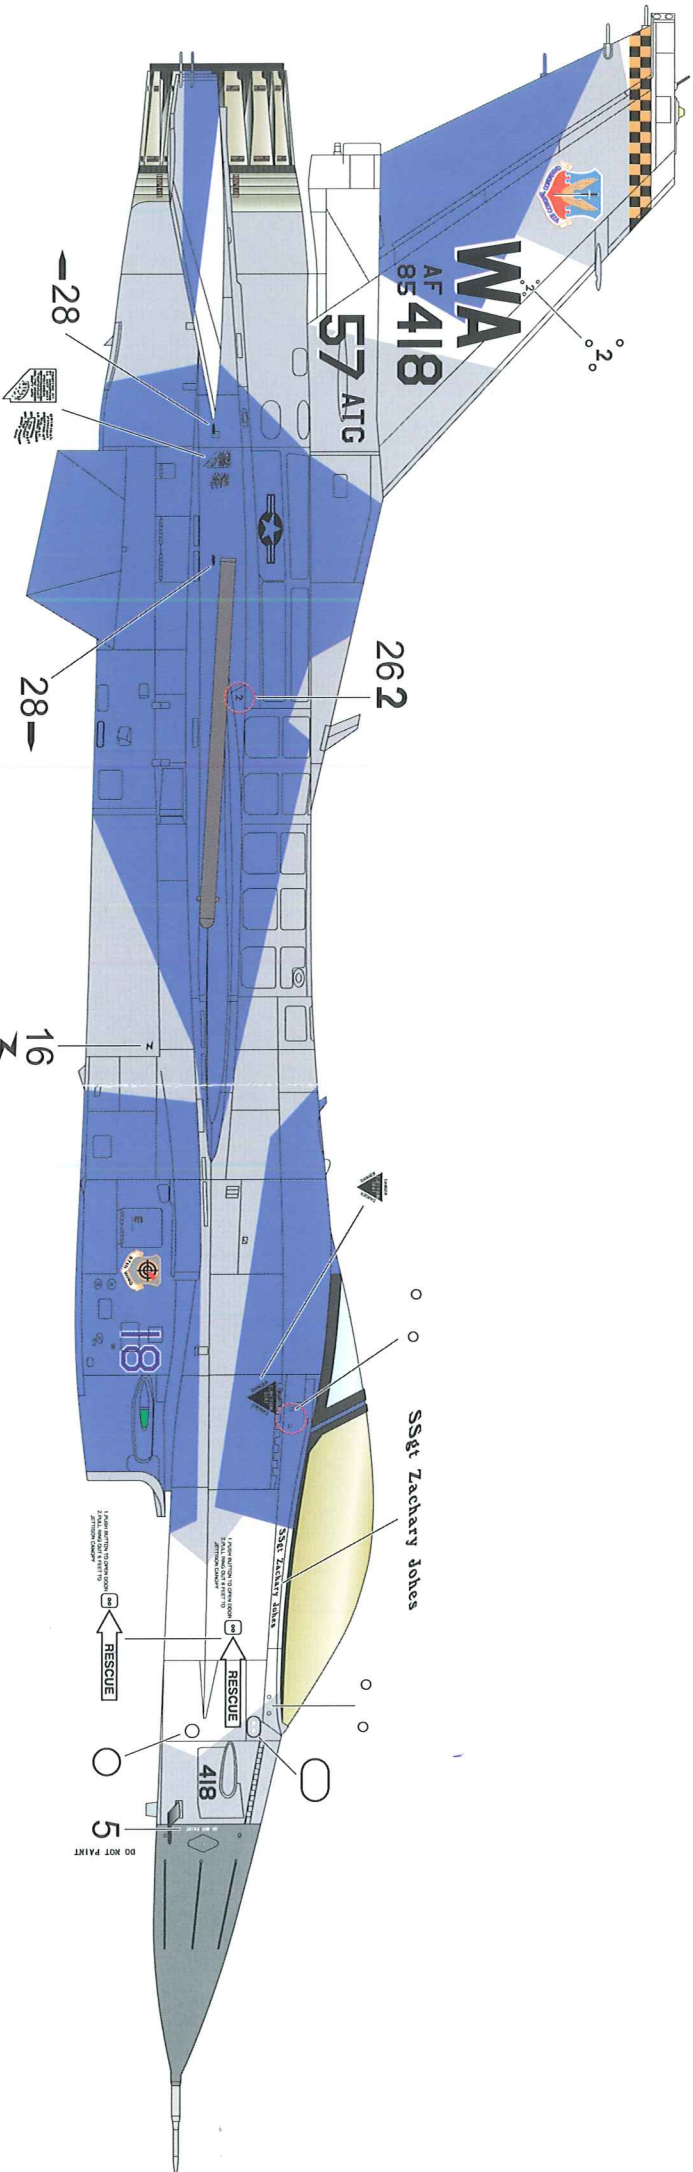

WANDD

WDD48029

TF-104G-M

Mr. Color

○ C308+C1 FS36375

● C34+C65

○ WHITE

WANDD

WDD48029

F-104S ASA-M

Mr. Color

○ C308+C1 FS36375

● C34+C65

○ WHITE

WDD48029

F-16C
SIDE VIEW

Mr. Color

WDD48029

F-16C
TOP VIEW

-  C307 FS36320 — RADAR DOME
 -  C311 FS36622
 -  C34+C65 FS35109
 -  C307+C1 FS36251
- } FUSELAGE

WDD48029

F-16C
BOTTOM VIEW

WANDD

WDD48029

F-15C
SIDE VIEW

WDD48029

F-15C
BOTTOM VIEW

on both sides CRADLE SUPPORT AREA
EMPTY TANK ONLY

Fuel tank & Pylon

- C34+C65 FS35109
- or
- C307+1 FS36251

Inside
Nose Landing
Gear Door

NO PUSH