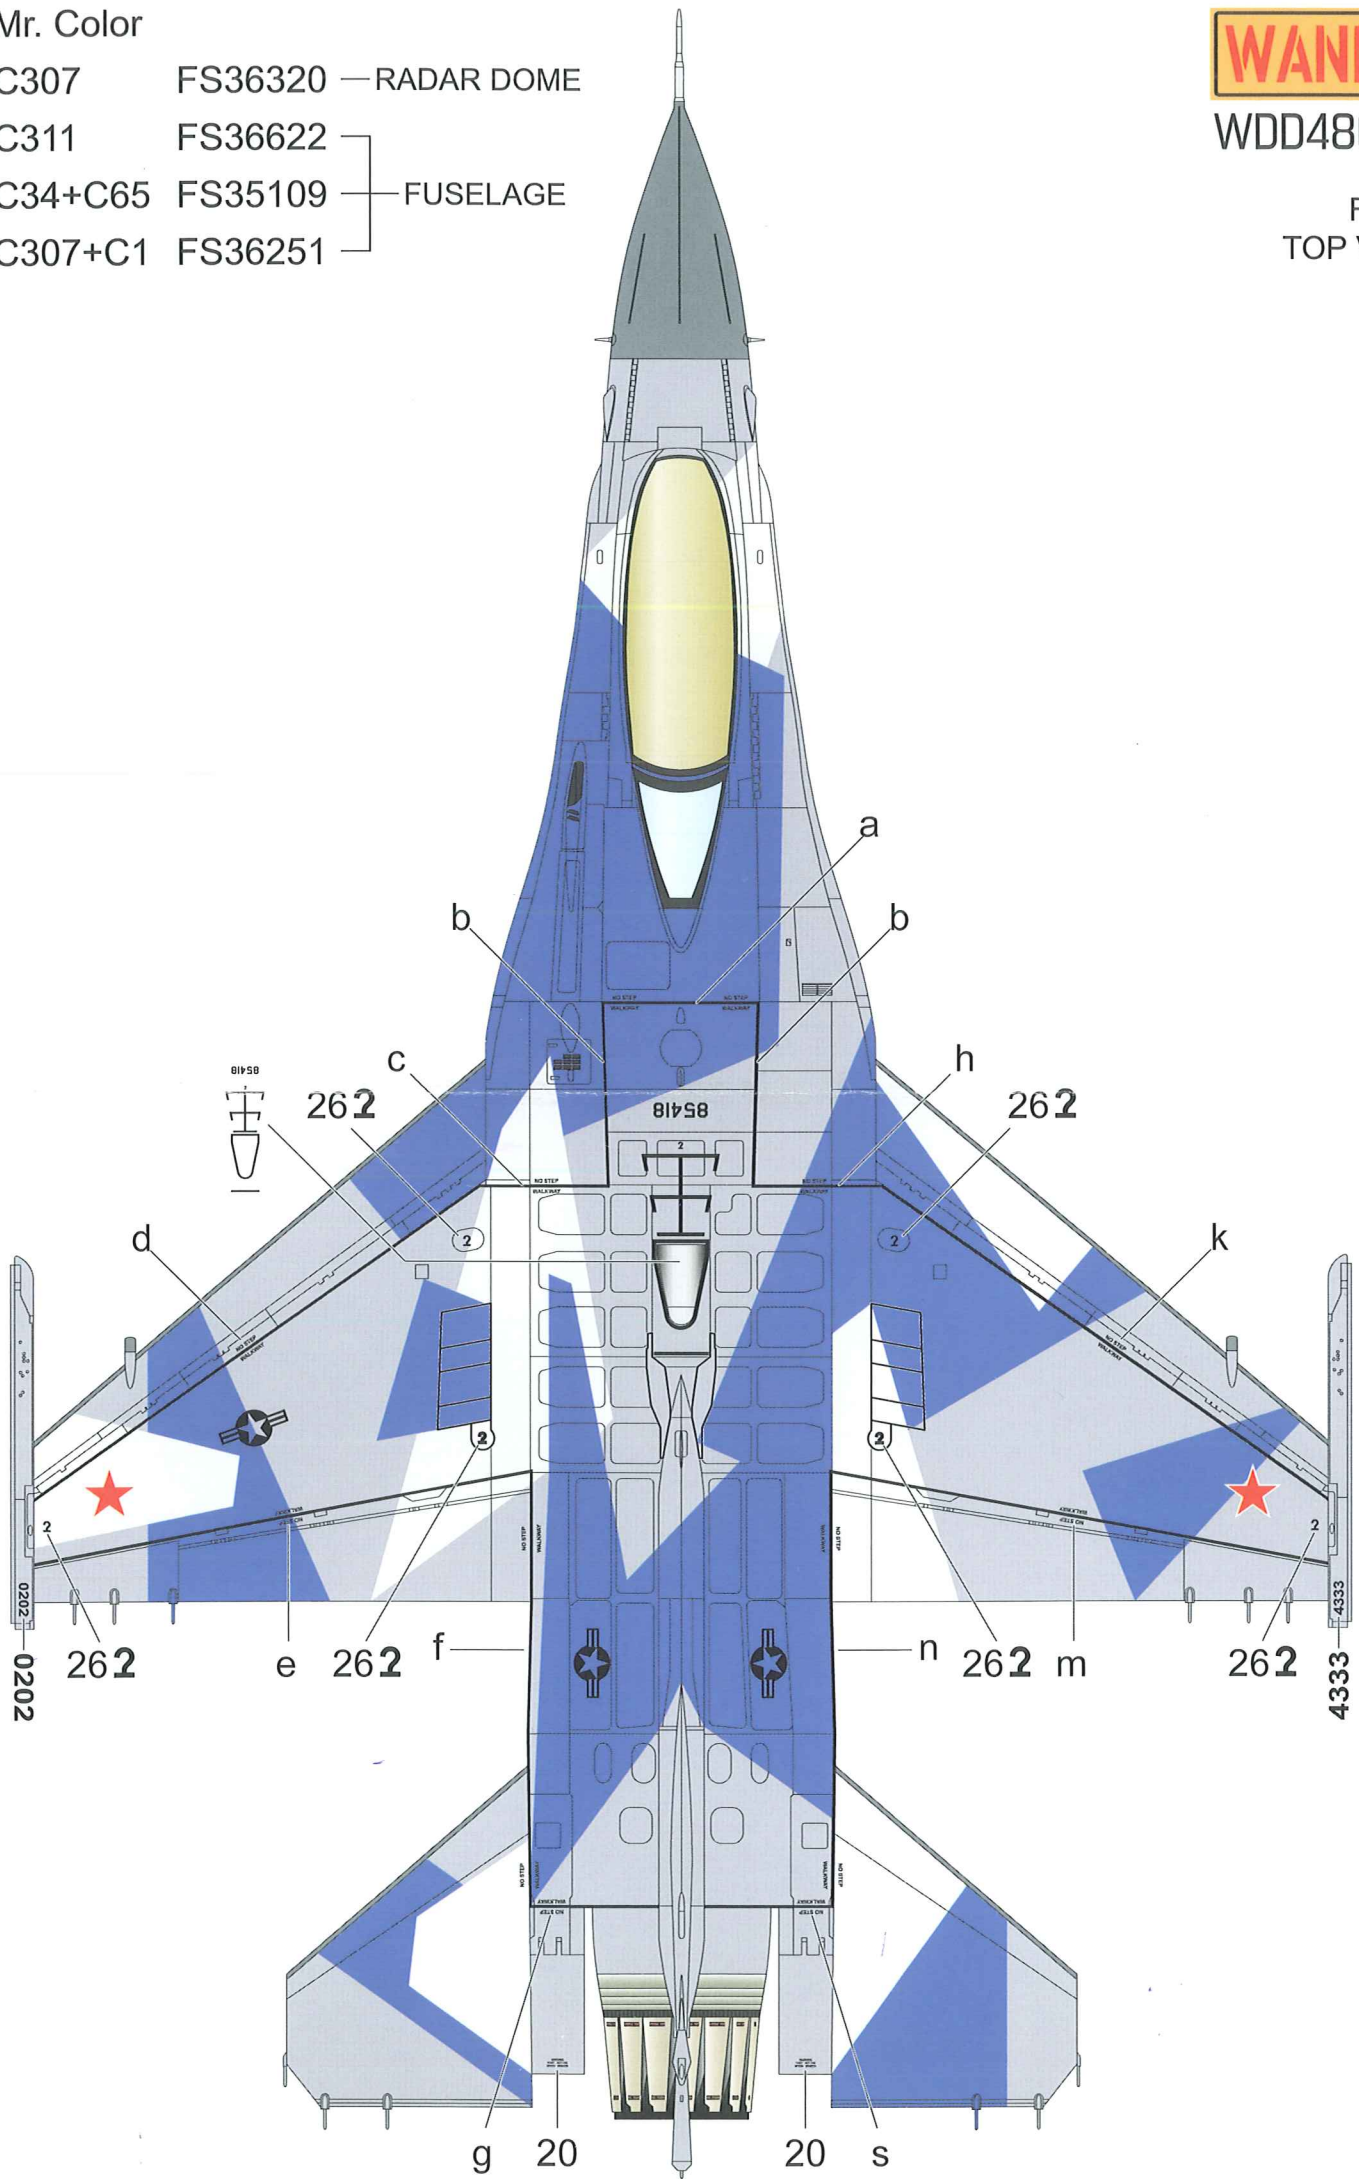

WANDD

WDD48029

TF-104G-M

Mr. Color

○ C308+C1 FS36375

● C34+C65

○ WHITE

WANDD

WDD48029

F-104S ASA-M

Mr. Color

○ C308+C1 FS36375

● C34+C65

○ WHITE

WDD48029

F-16C
SIDE VIEW

Mr. Color

WDD48029

F-16C
TOP VIEW

-  C307 FS36320 — RADAR DOME
 -  C311 FS36622
 -  C34+C65 FS35109
 -  C307+C1 FS36251
- } FUSELAGE

WDD48029

F-16C
BOTTOM VIEW

WANDD

WDD48029

F-15C
SIDE VIEW

WDD48029

F-15C
BOTTOM VIEW

on both sides CRADLE SUPPORT AREA
EMPTY TANK ONLY

Fuel tank & Pylon

- C34+C65 FS35109
- or
- C307+1 FS36251

Inside
Nose Landing
Gear Door

NO PUSH