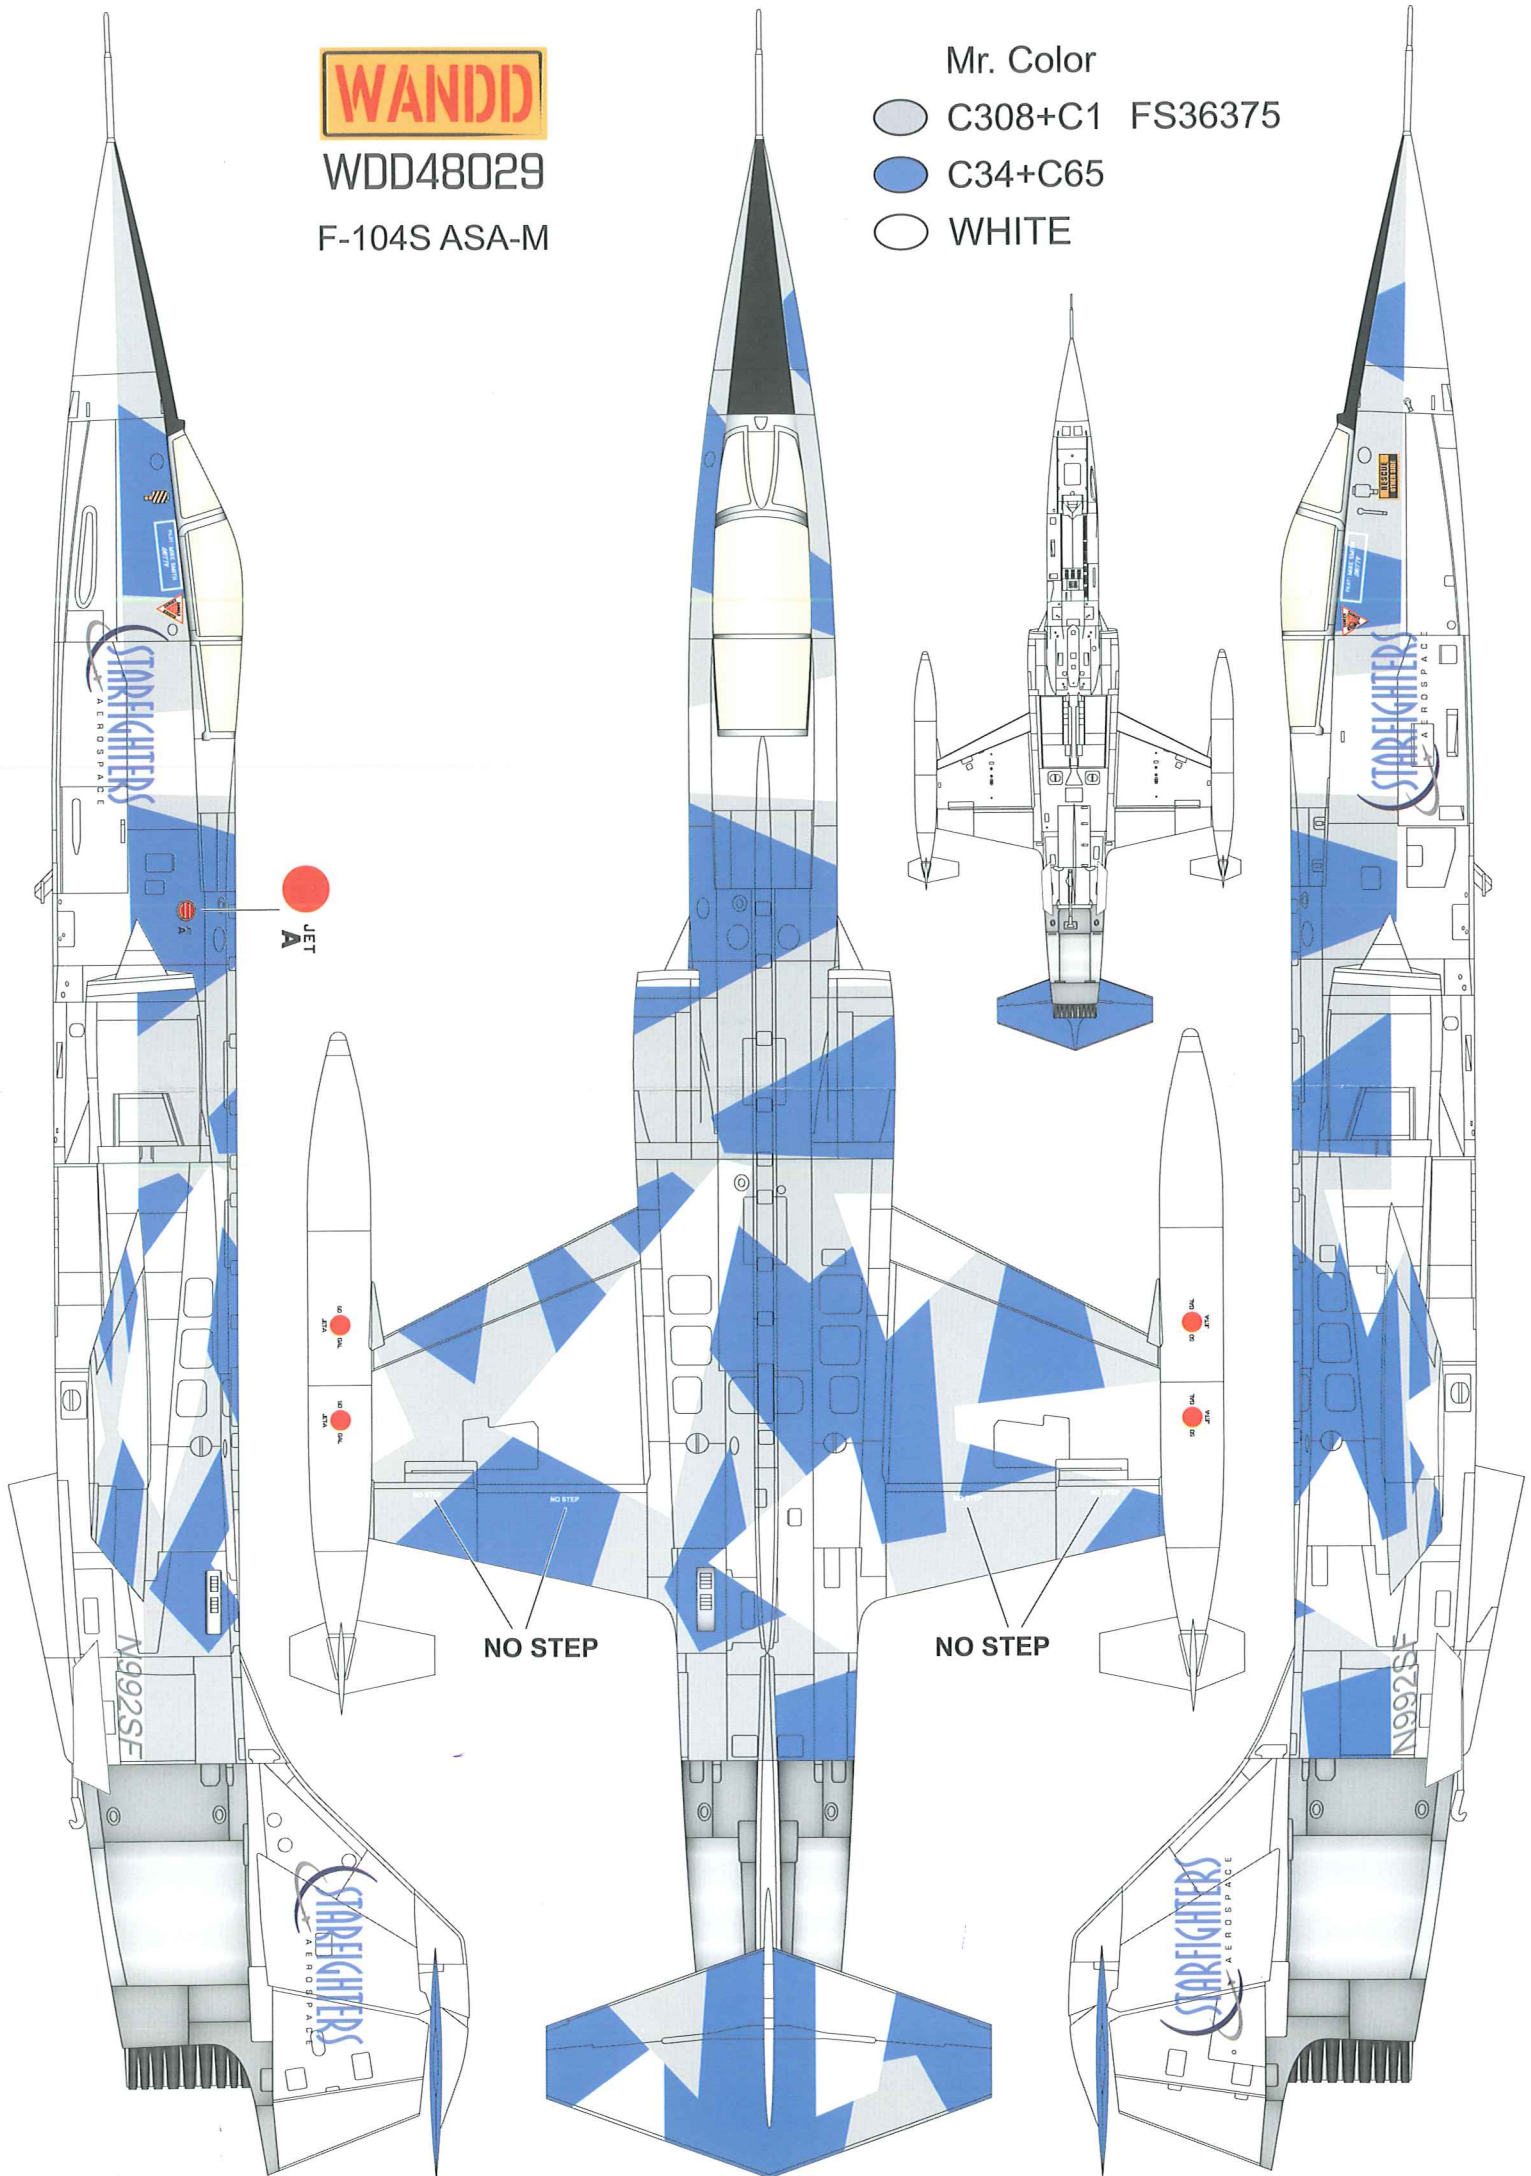

WANDD

WDD48029

TF-104G-M

Mr. Color

○ C308+C1 FS36375

● C34+C65

○ WHITE

WANDD

WDD48029

F-104S ASA-M

Mr. Color

○ C308+C1 FS36375

● C34+C65

○ WHITE

WDD48029

F-16C
SIDE VIEW

Mr. Color

WDD48029

F-16C
TOP VIEW

-  C307 FS36320 — RADAR DOME
 -  C311 FS36622
 -  C34+C65 FS35109
 -  C307+C1 FS36251
- } FUSELAGE

WDD48029

F-16C
BOTTOM VIEW

WANDD

WDD48029

F-15C
SIDE VIEW

WDD48029

F-15C
BOTTOM VIEW

on both sides CRADLE SUPPORT AREA
EMPTY TANK ONLY

Fuel tank & Pylon

- C34+C65 FS35109
- or
- C307+1 FS36251

Inside
Nose Landing
Gear Door

NO PUSH