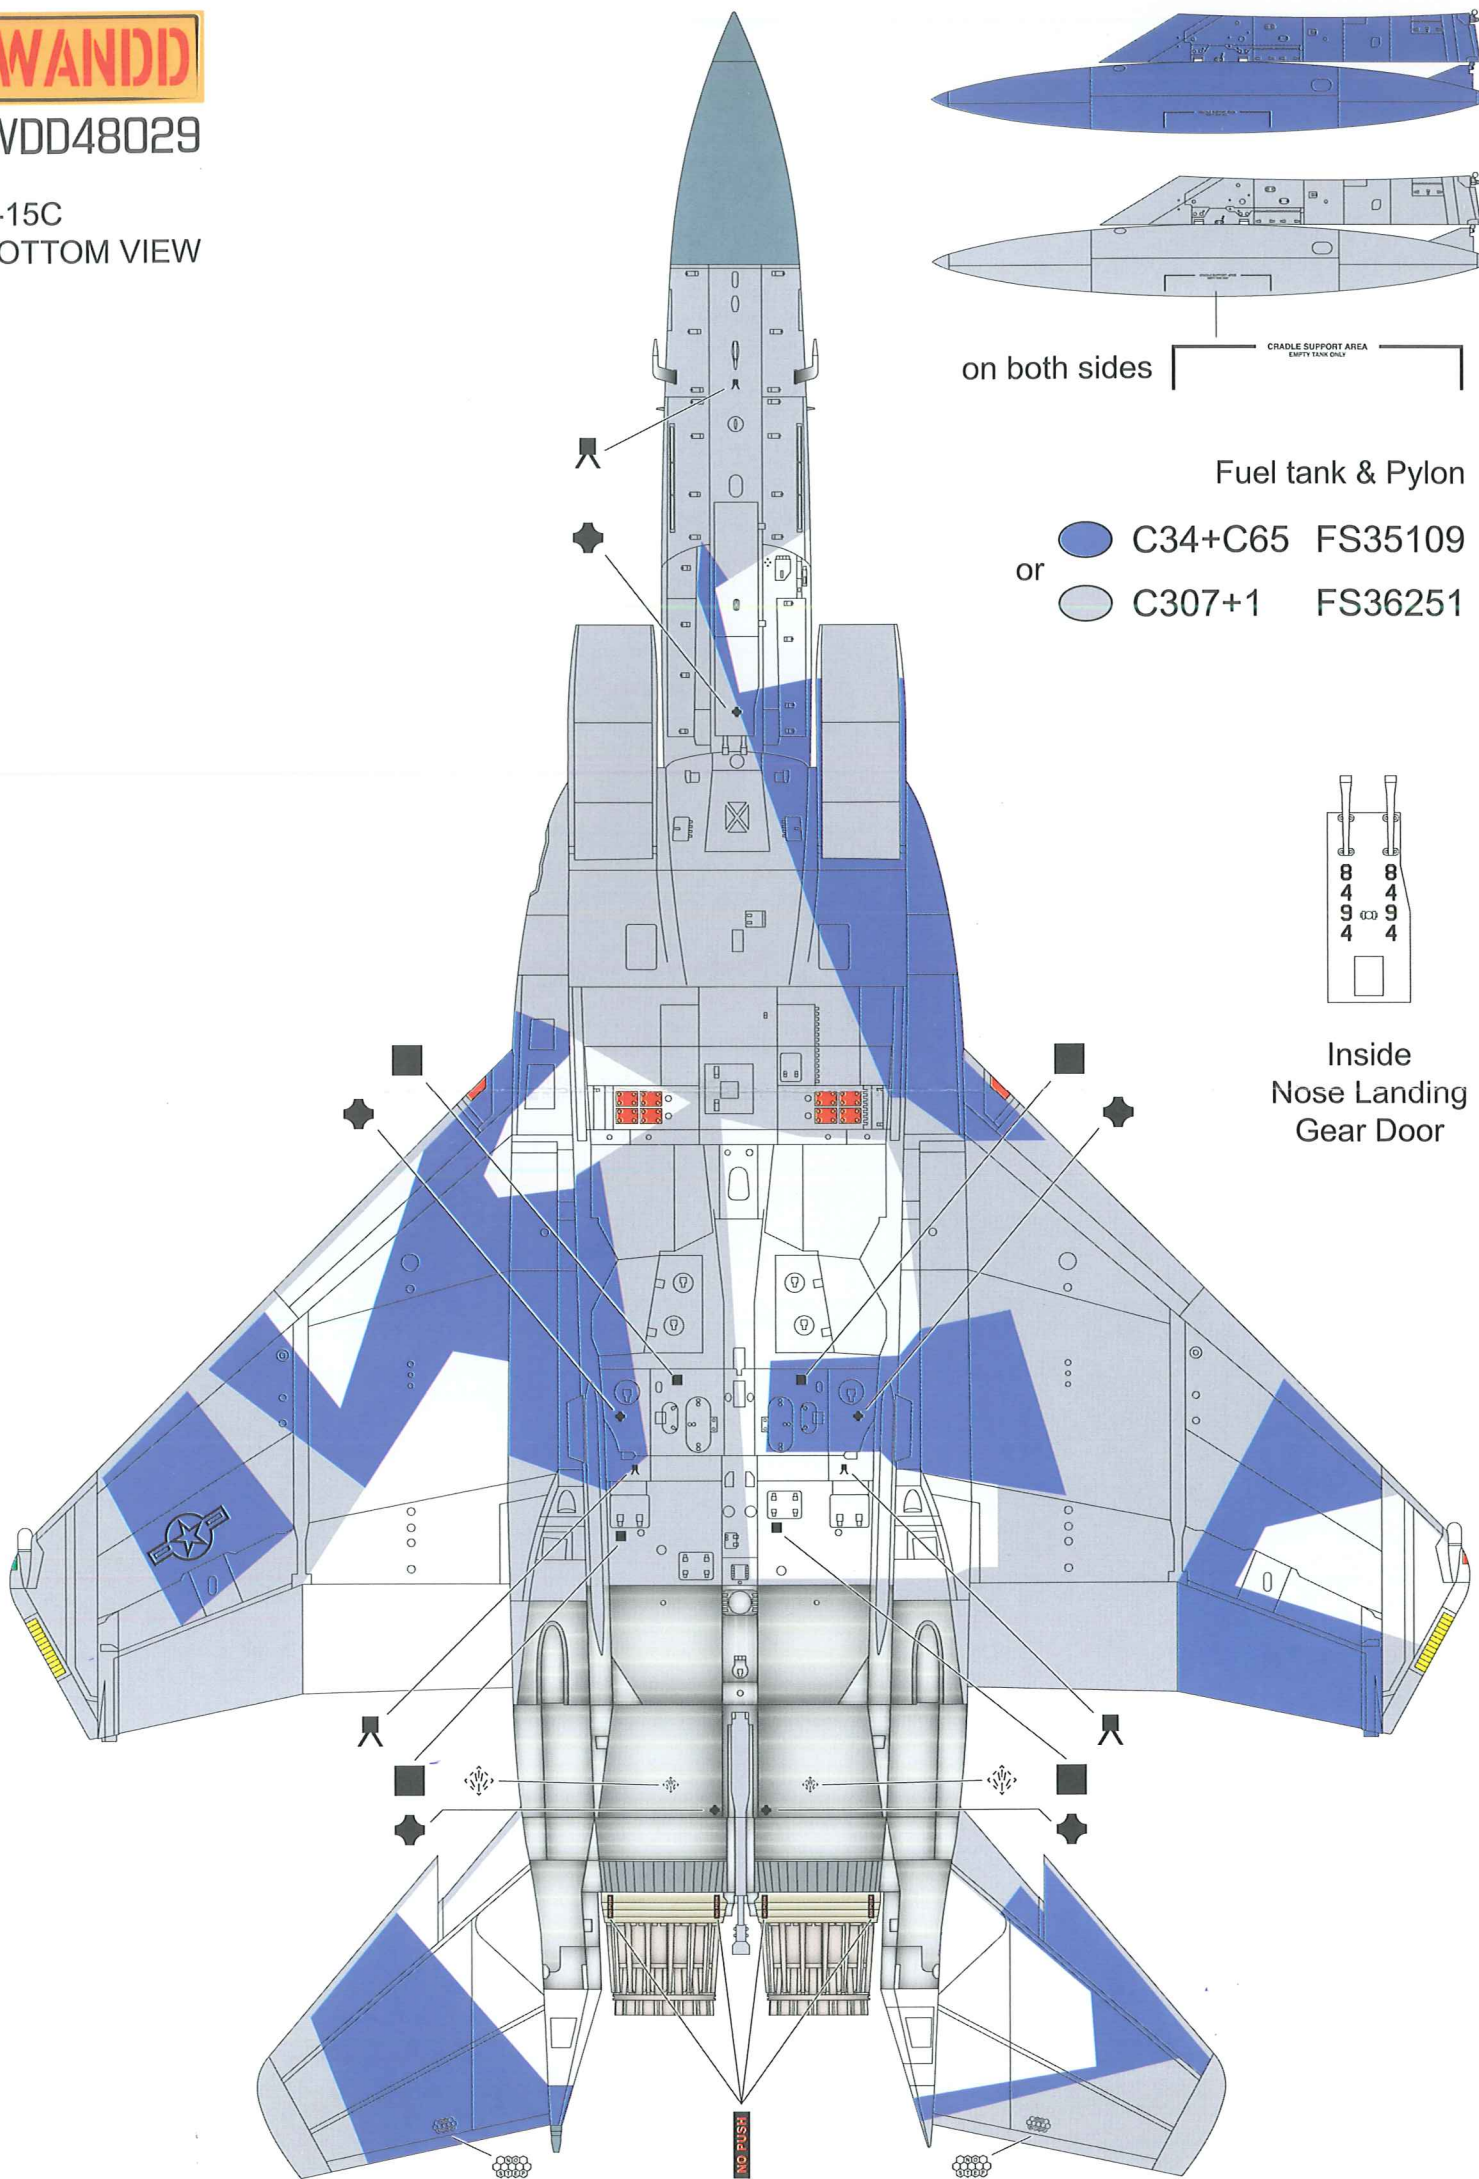

WANDD

WDD48029

TF-104G-M

Mr. Color

○ C308+C1 FS36375

● C34+C65

○ WHITE

WANDD

WDD48029

F-104S ASA-M

Mr. Color

○ C308+C1 FS36375

● C34+C65

○ WHITE

WDD48029

F-16C
SIDE VIEW

Mr. Color

WDD48029

F-16C
TOP VIEW

-  C307 FS36320 — RADAR DOME
 -  C311 FS36622
 -  C34+C65 FS35109
 -  C307+C1 FS36251
- } FUSELAGE

WDD48029

F-16C
BOTTOM VIEW

WANDD

WDD48029

F-15C
SIDE VIEW

WDD48029

F-15C
BOTTOM VIEW

on both sides CRADLE SUPPORT AREA
EMPTY TANK ONLY

Fuel tank & Pylon

- C34+C65 FS35109
- or
- C307+1 FS36251

Inside
Nose Landing
Gear Door

NO PUSH