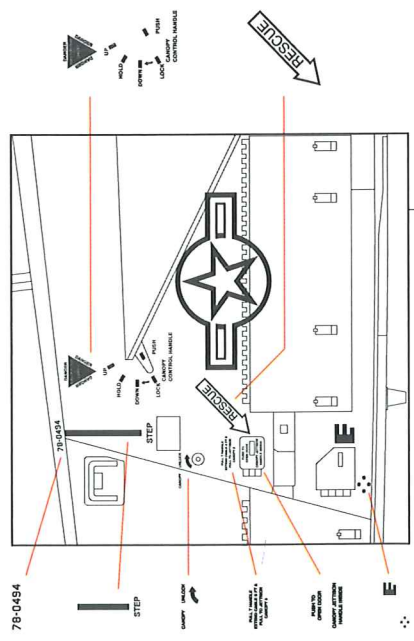

WANDD

WDD48029

TF-104G-M

Mr. Color

○ C308+C1 FS36375

● C34+C65

○ WHITE

WANDD

WDD48029

F-104S ASA-M

Mr. Color

○ C308+C1 FS36375

● C34+C65

○ WHITE

WDD48029

F-16C
SIDE VIEW

Mr. Color

WDD48029

F-16C
TOP VIEW

-  C307 FS36320 — RADAR DOME
 -  C311 FS36622
 -  C34+C65 FS35109
 -  C307+C1 FS36251
- } FUSELAGE

WDD48029

F-16C
BOTTOM VIEW

WANDD

WDD48029

F-15C
SIDE VIEW

WDD48029

F-15C
BOTTOM VIEW

on both sides CRADLE SUPPORT AREA
EMPTY TANK ONLY

Fuel tank & Pylon

- C34+C65 FS35109
- or
- C307+1 FS36251

Inside
Nose Landing
Gear Door

NO PUSH