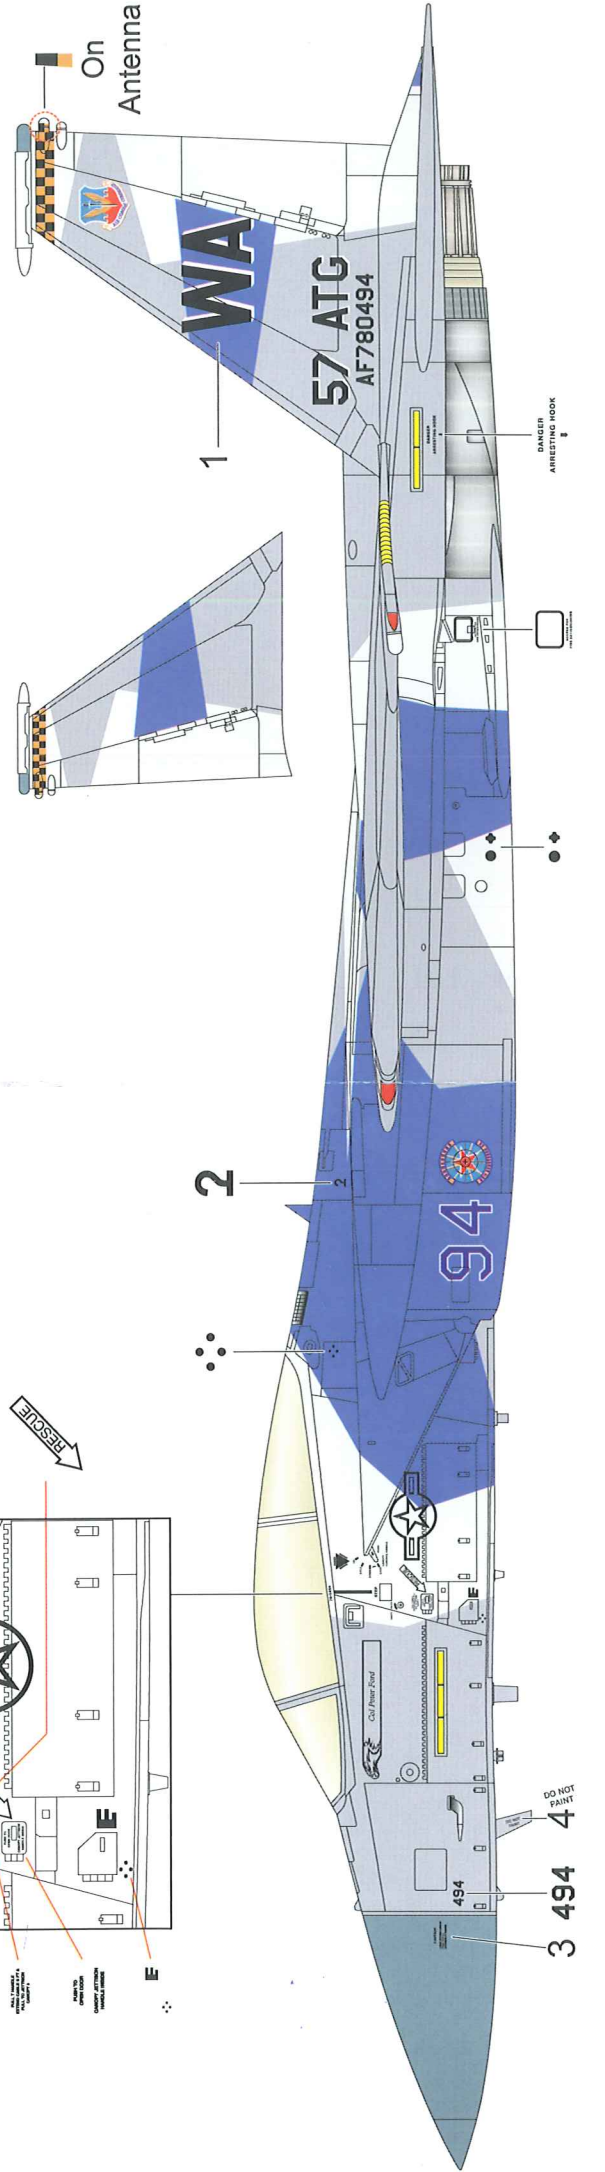

WANDD

WDD48029

TF-104G-M

Mr. Color

○ C308+C1 FS36375

● C34+C65

○ WHITE

WANDD

WDD48029

F-104S ASA-M

Mr. Color

○ C308+C1 FS36375

● C34+C65

○ WHITE

WDD48029

F-16C
SIDE VIEW

Mr. Color

WDD48029

F-16C
TOP VIEW

-  C307 FS36320 — RADAR DOME
 -  C311 FS36622
 -  C34+C65 FS35109
 -  C307+C1 FS36251
- } FUSELAGE

WDD48029

F-16C
BOTTOM VIEW

WANDD

WDD48029

F-15C
SIDE VIEW

WDD48029

F-15C
BOTTOM VIEW

on both sides CRADLE SUPPORT AREA
EMPTY TANK ONLY

Fuel tank & Pylon

- C34+C65 FS35109
- or
- C307+1 FS36251

Inside
Nose Landing
Gear Door

NO PUSH