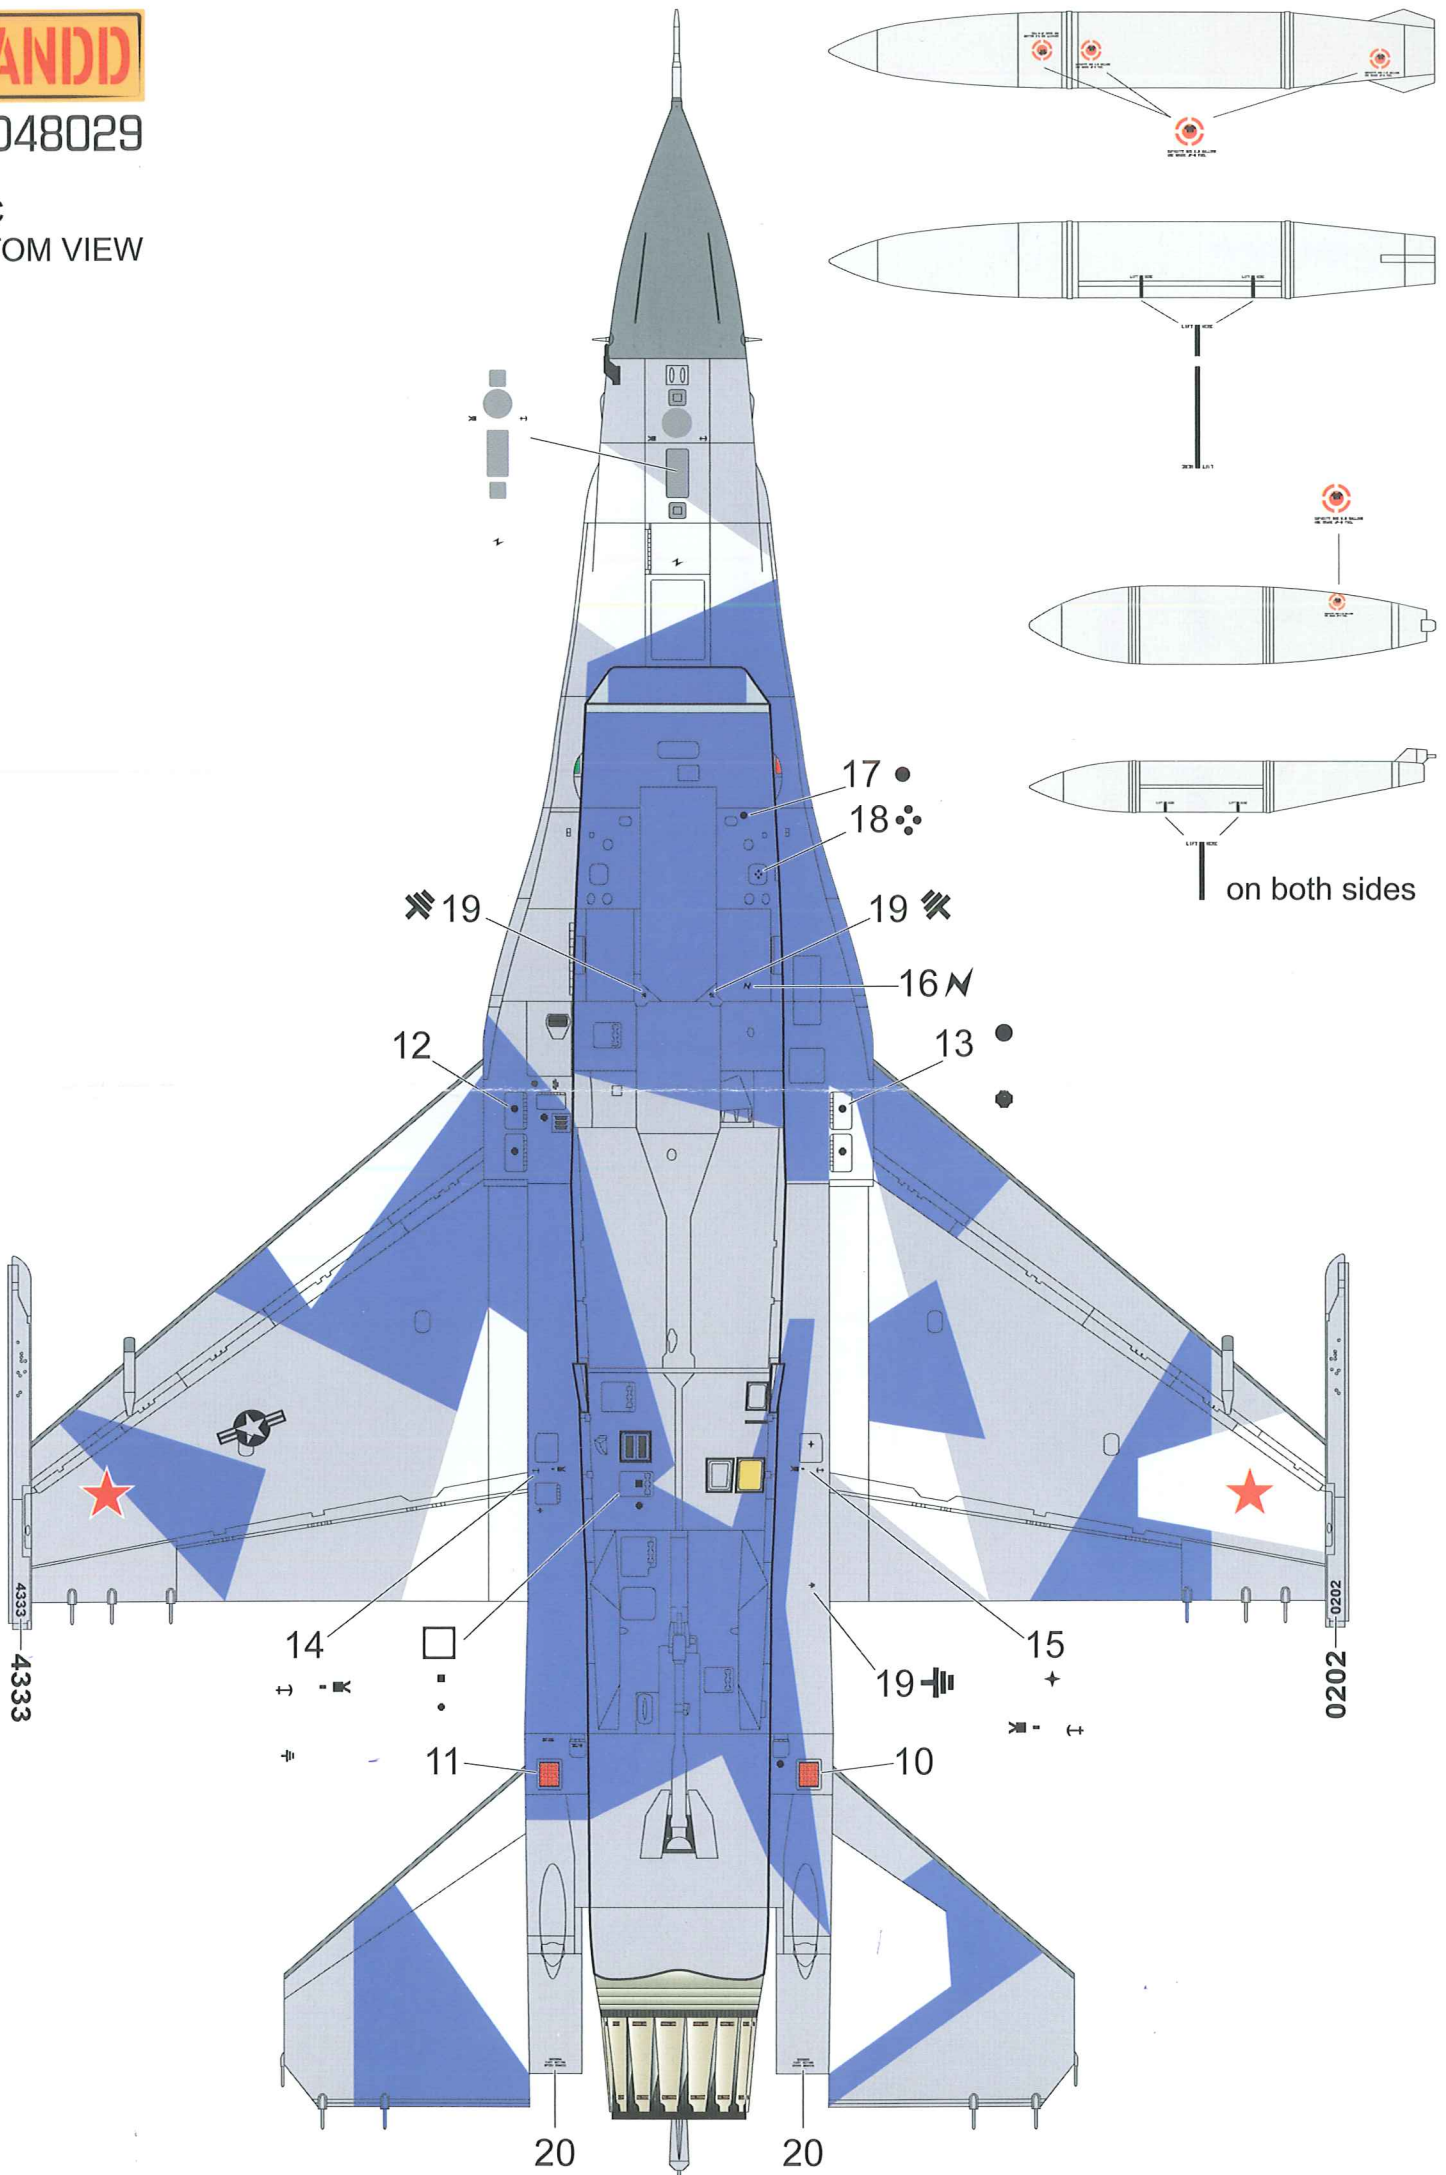

WANDD

WDD48029

TF-104G-M

Mr. Color

○ C308+C1 FS36375

● C34+C65

○ WHITE

WANDD

WDD48029

F-104S ASA-M

Mr. Color

○ C308+C1 FS36375

● C34+C65

○ WHITE

WDD48029

F-16C
SIDE VIEW

Mr. Color

WDD48029

F-16C
TOP VIEW

-  C307 FS36320 — RADAR DOME
 -  C311 FS36622
 -  C34+C65 FS35109
 -  C307+C1 FS36251
- } FUSELAGE

WDD48029

F-16C
BOTTOM VIEW

WANDD

WDD48029

F-15C
SIDE VIEW

WDD48029

F-15C
BOTTOM VIEW

on both sides CRADLE SUPPORT AREA
EMPTY TANK ONLY

Fuel tank & Pylon

- C34+C65 FS35109
- or
- C307+1 FS36251

Inside
Nose Landing
Gear Door

NO PUSH