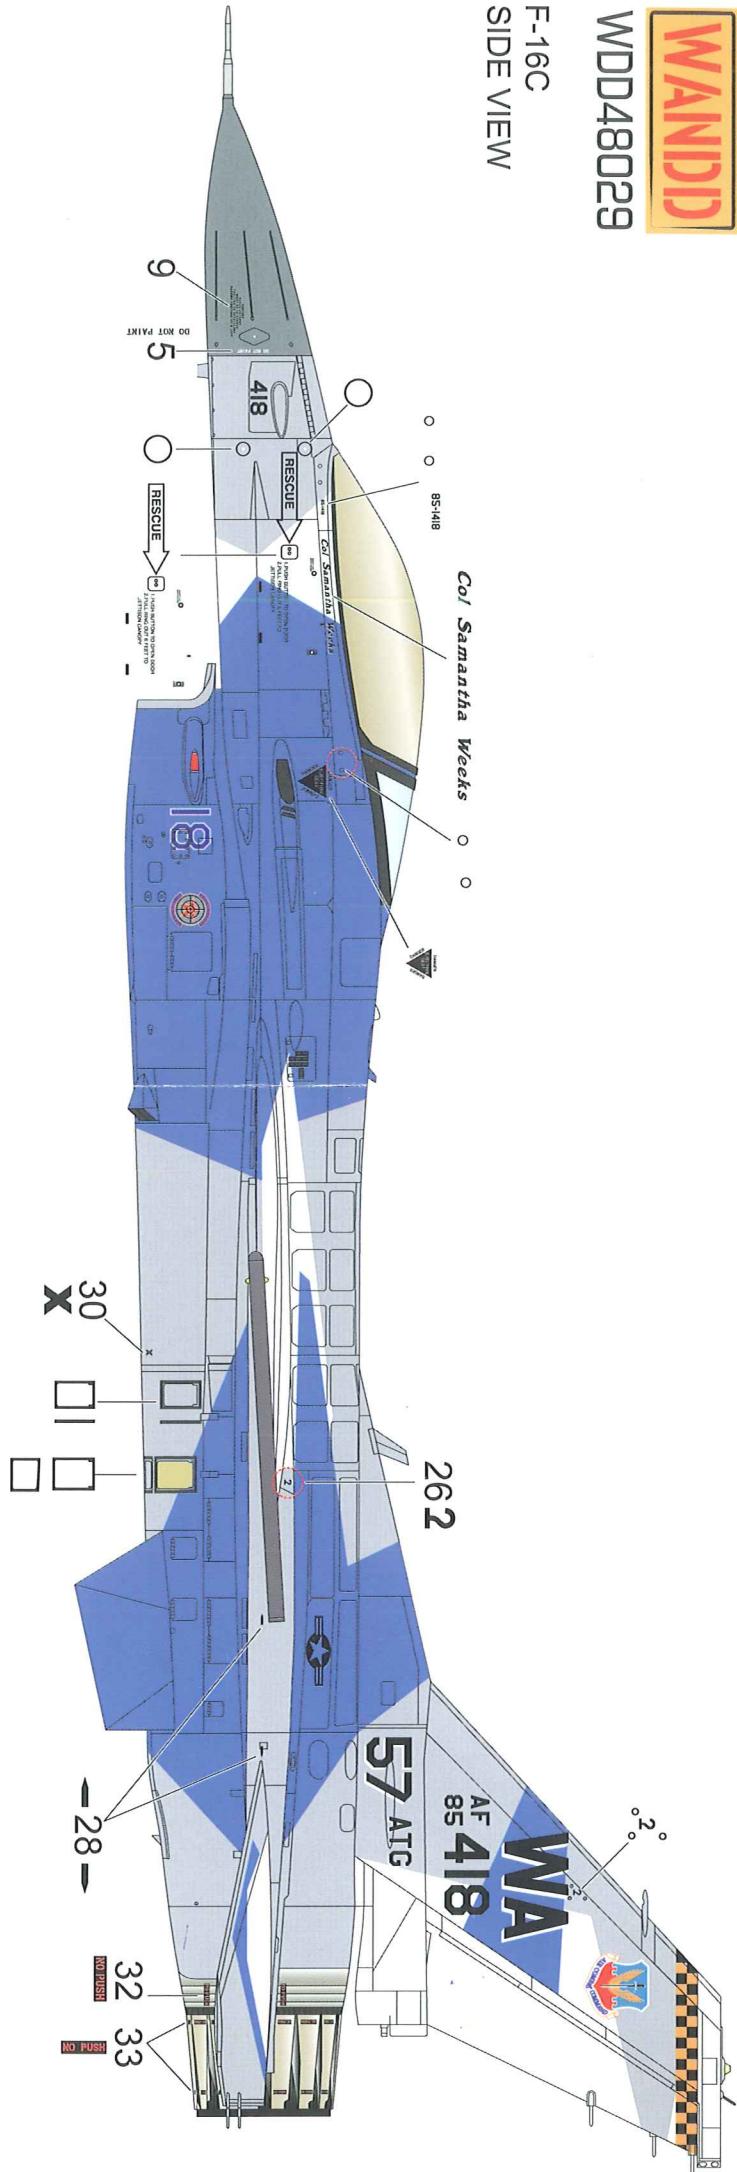

WANDD

WDD48029

TF-104G-M

Mr. Color

○ C308+C1 FS36375

● C34+C65

○ WHITE

WANDD

WDD48029

F-104S ASA-M

Mr. Color

○ C308+C1 FS36375

● C34+C65

○ WHITE

WDD48029

F-16C
SIDE VIEW

Mr. Color

WDD48029

F-16C
TOP VIEW

-  C307 FS36320 — RADAR DOME
 -  C311 FS36622
 -  C34+C65 FS35109
 -  C307+C1 FS36251
- } FUSELAGE

WDD48029

F-16C
BOTTOM VIEW

WANDD

WDD48029

F-15C
SIDE VIEW

WDD48029

F-15C
BOTTOM VIEW

on both sides CRADLE SUPPORT AREA
EMPTY TANK ONLY

Fuel tank & Pylon

- C34+C65 FS35109
- or
- C307+1 FS36251

Inside
Nose Landing
Gear Door

NO PUSH