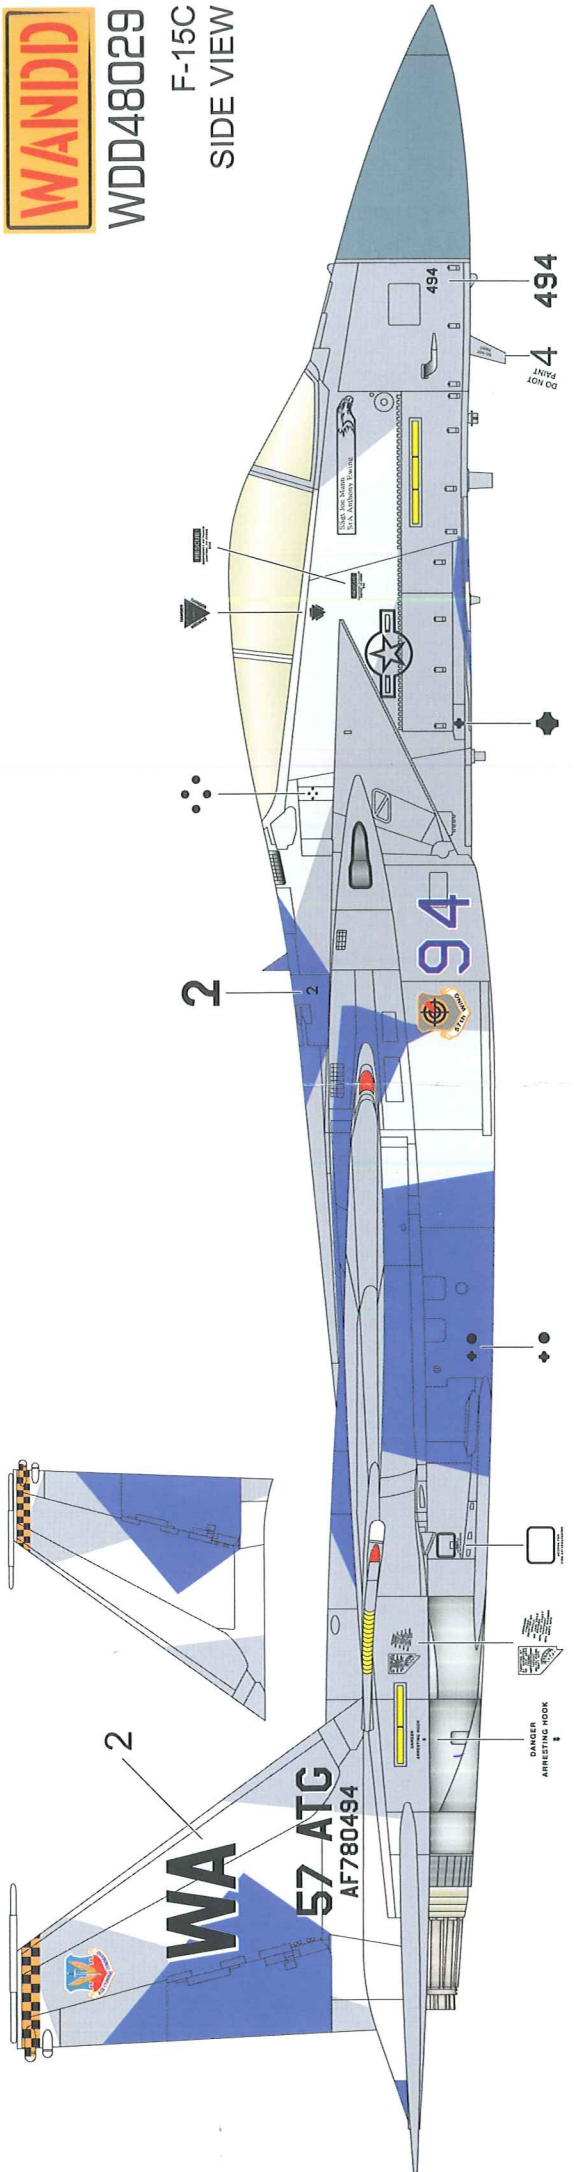

WANDD

WDD48029

TF-104G-M

Mr. Color

○ C308+C1 FS36375

● C34+C65

○ WHITE

WANDD

WDD48029

F-104S ASA-M

Mr. Color

○ C308+C1 FS36375

● C34+C65

○ WHITE

WDD48029

F-16C
SIDE VIEW

Mr. Color

WDD48029

F-16C
TOP VIEW

-  C307 FS36320 — RADAR DOME
 -  C311 FS36622
 -  C34+C65 FS35109
 -  C307+C1 FS36251
- } FUSELAGE

WDD48029

F-16C
BOTTOM VIEW

WANDD

WDD48029

F-15C
SIDE VIEW

WDD48029

F-15C
BOTTOM VIEW

on both sides CRADLE SUPPORT AREA
EMPTY TANK ONLY

Fuel tank & Pylon

- C34+C65 FS35109
- or
- C307+1 FS36251

Inside
Nose Landing
Gear Door

NO PUSH