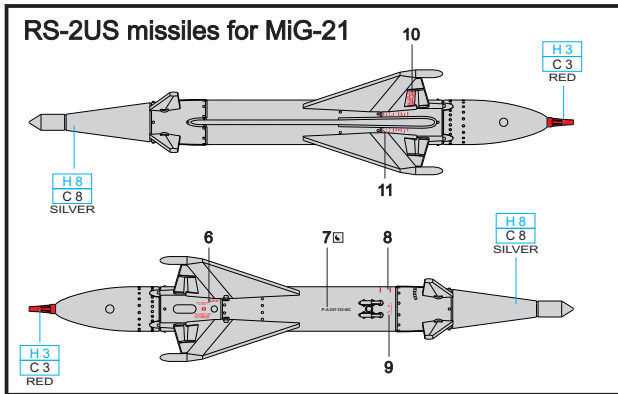

672 192 RS-2US missiles w/ pylons 1/72 for MiG-21

for Eduard kit - pro stavebnici Eduard

BEST BRASS RESIN AROUND!