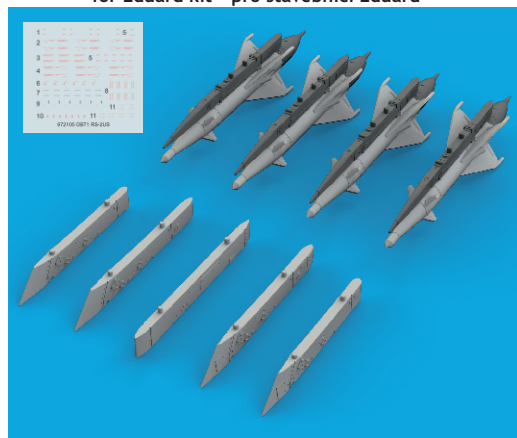

672 192 RS-2US missiles w/ pylons 1/72 for MiG-21

for Eduard kit - pro stavebnici Eduard

BEST BRASS RESIN AROUND!