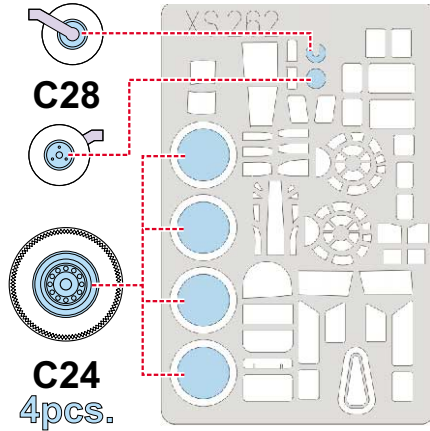

eduard
Express Mask

B-17F Flying Fortress

The die-cut mask for accurate canopy frame painting of the
Hasegawa 1/72 KIT

XS 262

LIQUID MASK

C28

C24
4pcs.

C24
4pcs.

11.)  INTERIOR COLOR

12.)  CAMOUFLAGE COLOR

13.) REMOVE MASK