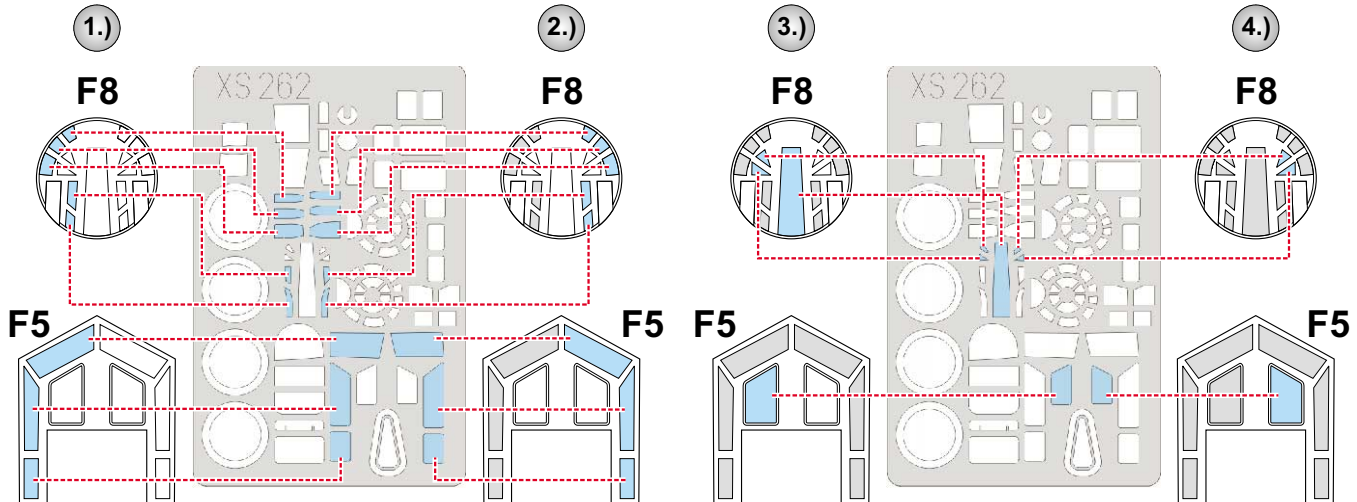

eduard
Express Mask

B-17F Flying Fortress

The die-cut mask for accurate canopy frame painting of the
Hasegawa 1/72 KIT

XS 262

LIQUID MASK

C28

C24
4pcs.

C24
4pcs.

11.)  INTERIOR COLOR

12.)  CAMOUFLAGE COLOR

13.) REMOVE MASK