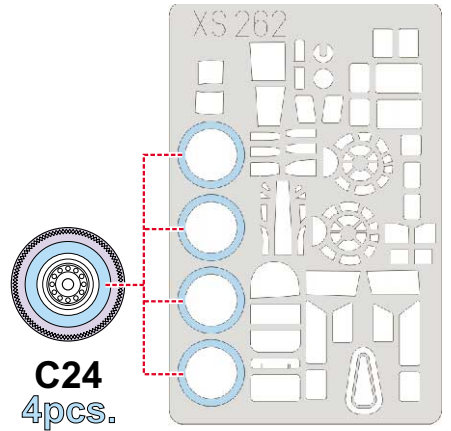

eduard
Express Mask

B-17F Flying Fortress

The die-cut mask for accurate canopy frame painting of the
Hasegawa 1/72 KIT

XS 262

LIQUID MASK

C28

C24
4pcs.

C24
4pcs.

11.)  INTERIOR COLOR

12.)  CAMOUFLAGE COLOR

13.) REMOVE MASK