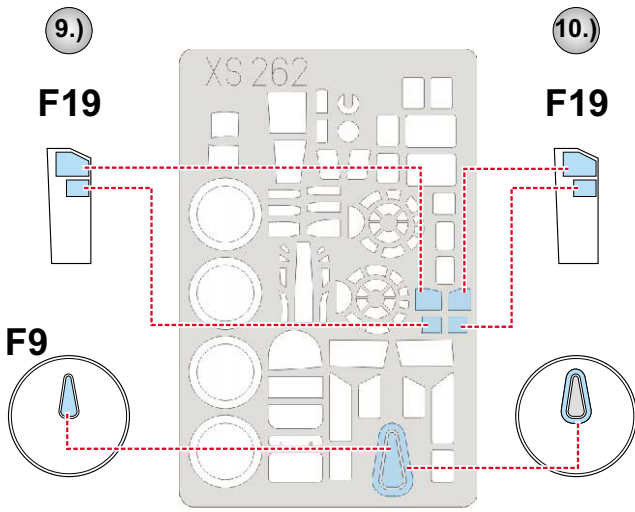

eduard
Express Mask

B-17F Flying Fortress

The die-cut mask for accurate canopy frame painting of the
Hasegawa 1/72 KIT

XS 262

LIQUID MASK

C28

C24
4pcs.

C24
4pcs.

11.)  INTERIOR COLOR

12.)  CAMOUFLAGE COLOR

13.) REMOVE MASK