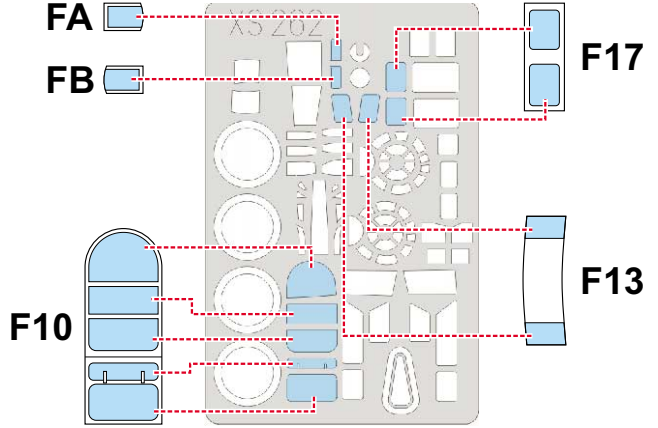

eduard
Express Mask

B-17F Flying Fortress

The die-cut mask for accurate canopy frame painting of the
Hasegawa 1/72 KIT

XS 262

LIQUID MASK

C28

C24
4pcs.

C24
4pcs.

11.)  INTERIOR COLOR

12.)  CAMOUFLAGE COLOR

13.) REMOVE MASK