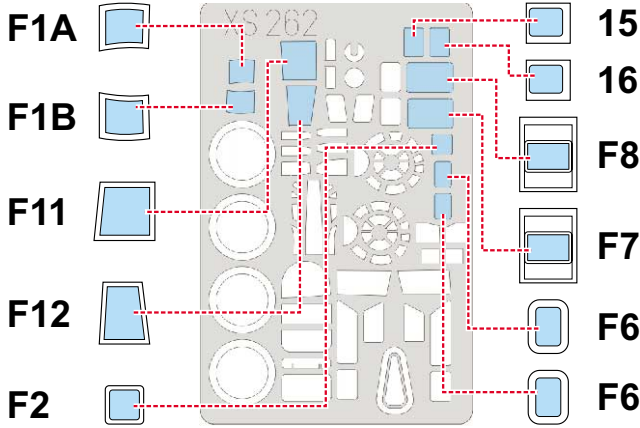

eduard
Express Mask

B-17F Flying Fortress

The die-cut mask for accurate canopy frame painting of the
Hasegawa 1/72 KIT

XS 262

LIQUID MASK

C28

C24
4pcs.

C24
4pcs.

11.)  INTERIOR COLOR

12.)  CAMOUFLAGE COLOR

13.) REMOVE MASK