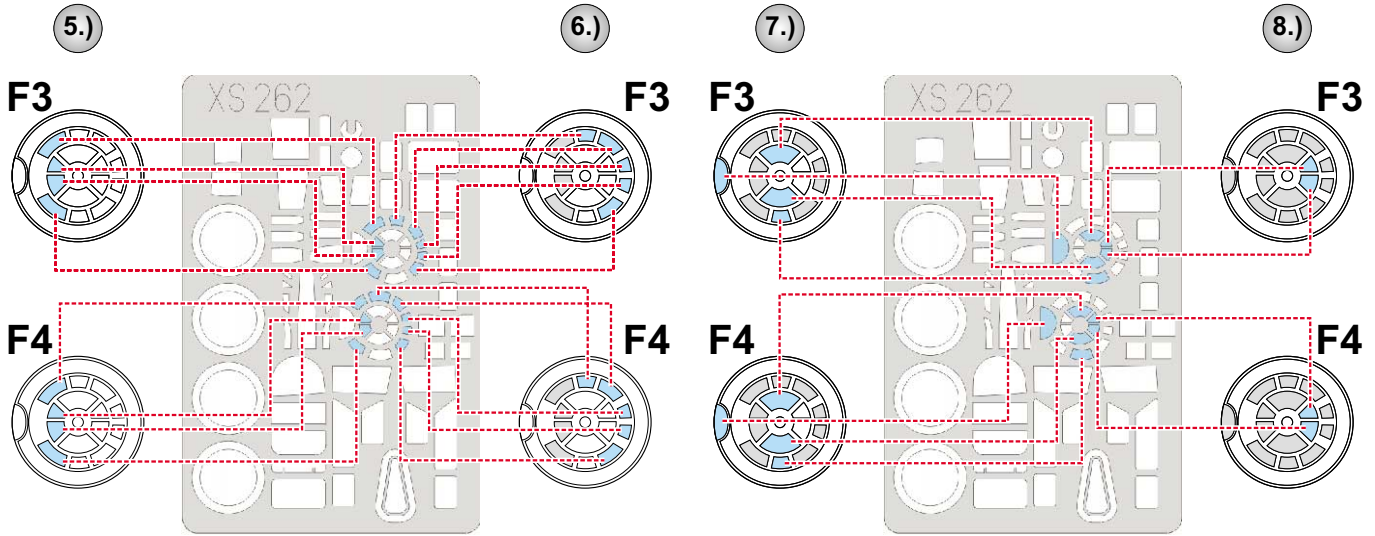

eduard
Express Mask

B-17F Flying Fortress

The die-cut mask for accurate canopy frame painting of the
Hasegawa 1/72 KIT

XS 262

LIQUID MASK

C28

C24
4pcs.

C24
4pcs.

11.)  INTERIOR COLOR

12.)  CAMOUFLAGE COLOR

13.) REMOVE MASK