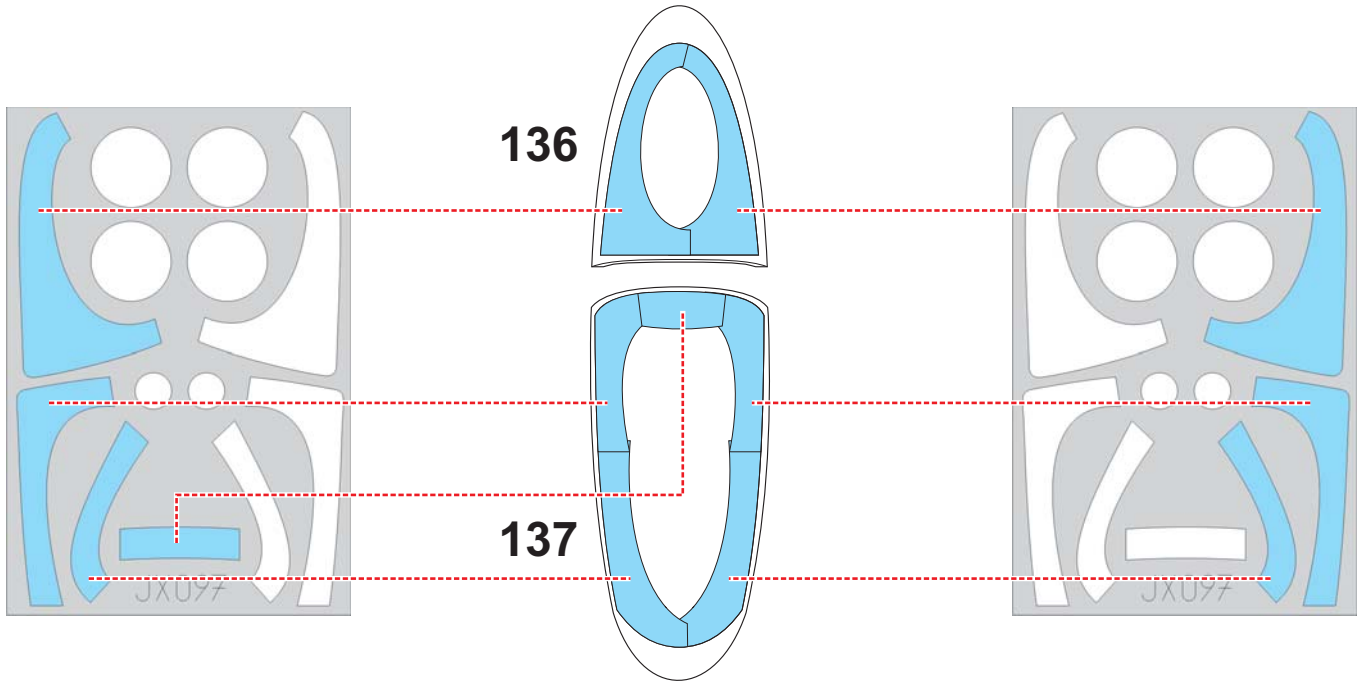

eduard
MASK

EF 2000A Single Seater 1/32

The die-cut mask for accurate canopy frame painting of the
Revell scale 1/32 KIT

JX 097

LIQUID MASK ■