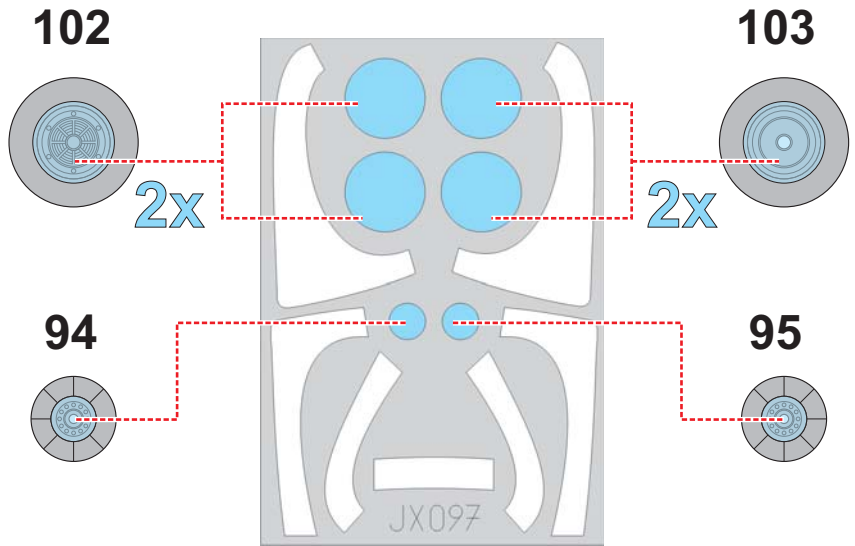

eduard
MASK

EF 2000A Single Seater 1/32

The die-cut mask for accurate canopy frame painting of the
Revell scale 1/32 KIT

JX 097

LIQUID MASK ■