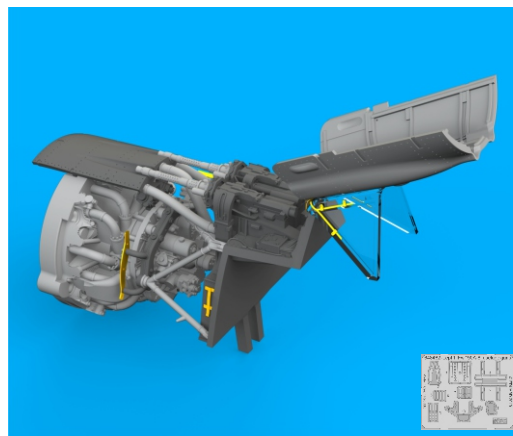

BEST BRASS RESIN AROUND!