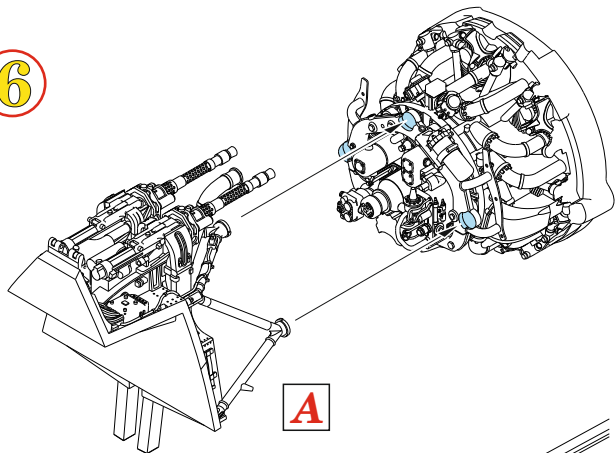

6

A

7

plastic

plastic

8

PE10

plastic