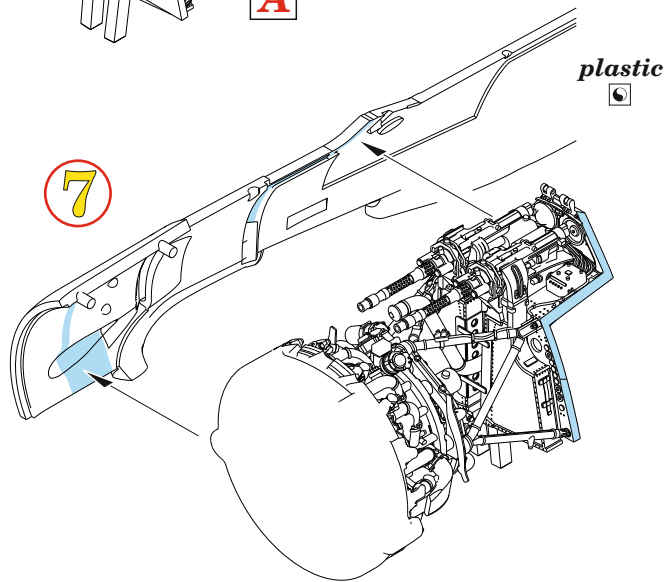

6

A

7

plastic

plastic

8

PE10

plastic