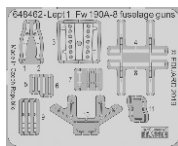

COLOURS

GSI Creos (GUNZE)			Mr.METAL COLOR	
AQUEOUS	Mr.COLOR		Mr.COLOR	
[H 7]	[C 7]	BROWN	[MC214]	DARK IRON
[H 8]	[C 8]	SILVER		
[H12]	[C33]	FLAT BLACK		
[H70]	[C60]	RLM02 GRAY		

This product contains metal and resin detail parts for upgrading scale plastic models. When selecting this set make sure that it is for the kit mentioned in product name as these sets are made specifically for that kit. When upgrading the model some cutting or corrections may be necessary for parts to fit accurately. **WARNING!** This set contains small and sharp parts. Work carefully in a ventilated and well-lit room. Safety glasses are recommended. This product is not suitable for children below 14 years of age.

Tento výrobek obsahuje leptané a odlévané detaily pro úpravu a vylepšení plastického modelu. Při výběru sady kovových detailů zkontrolujte, zda je určena pro model, který chcete upravit. Model, pro který je sada určena, je uveden u názvu výrobku. Pro přesnou aplikaci kovových a odlévaných dílů může být zapotřebí upravit díly upravovaného modelu. **POZOR!** Sada obsahuje malé ostré díly. Pracujte ve větrané a dobře osvětlené místnosti. Doporučujeme použití ochranných brýlí. Tento výrobek není vhodný pro děti mladší 14 let.

www.eduard.com

435 21 Obrnice 170
Czech Republic

39,95