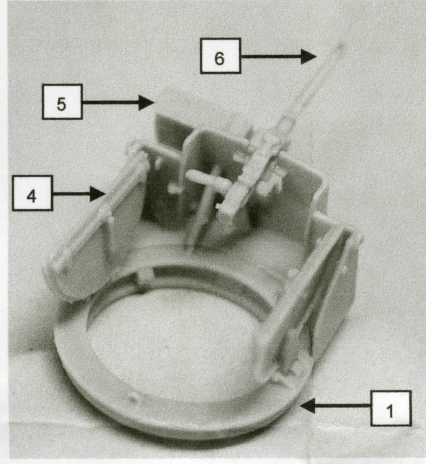

BL35365K VAB TOURELLEAU CB52 - Heller

Copyright Blast Models
04/2019 V1

Conversion / update kit for adult only. Contain small parts. Protect your eyes during cutting and working parts. Resin dust can be toxic if inhaled, work in a well ventilated room. Glue parts using Cyanoacrilate glue.