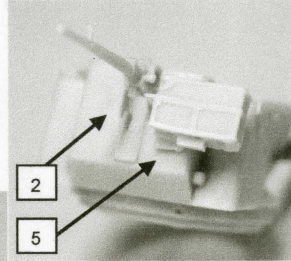

BL35365K VAB TOURELLEAU CB52 - Heller

Copyright Blast Models
04/2019 V1

Conversion / update kit for adult only. Contain small parts. Protect your eyes during cutting and working parts. Resin dust can be toxic if inhaled, work in a well ventilated room. Glue parts using Cyanoacrilate glue.