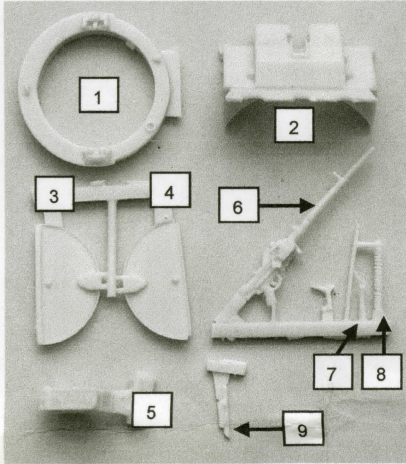

BL35365K VAB TOURELLEAU CB52 - Heller

Copyright Blast Models
04/2019 V1

Conversion / update kit for adult only. Contain small parts. Protect your eyes during cutting and working parts. Resin dust can be toxic if inhaled, work in a well ventilated room. Glue parts using Cyanoacrilate glue.