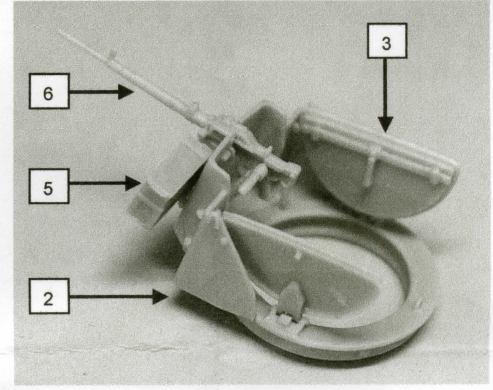

BL35365K VAB TOURELLEAU CB52 - Heller

Copyright Blast Models
04/2019 V1

Conversion / update kit for adult only. Contain small parts. Protect your eyes during cutting and working parts. Resin dust can be toxic if inhaled, work in a well ventilated room. Glue parts using Cyanoacrilate glue.