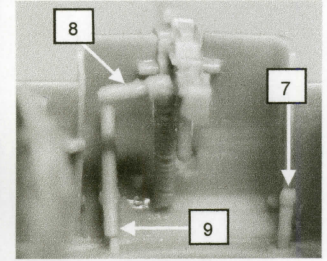

BL35365K VAB TOURELLEAU CB52 - Heller

Copyright Blast Models
04/2019 V1

Conversion / update kit for adult only. Contain small parts. Protect your eyes during cutting and working parts. Resin dust can be toxic if inhaled, work in a well ventilated room. Glue parts using Cyanoacrilate glue.