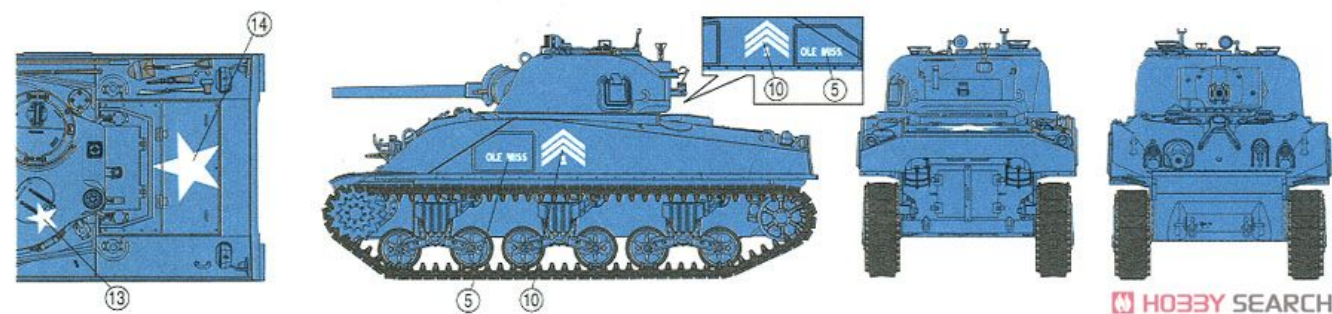

Co. B, 44th Tank Battalion, U.S. Army, Manila 1945