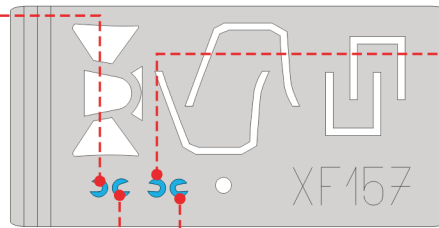

# Spitfire Mk.VIII / Mk.IX

The die-cut mask for accurate canopy frame painting of the  
*Hasegawa 1/48 KIT*

**XF 157**

**G18**

**G19**

**G18**

**G19**

LIQUID MASK

**REFERENCES:**

AERO DETAIL #8

**M8**

**B1**