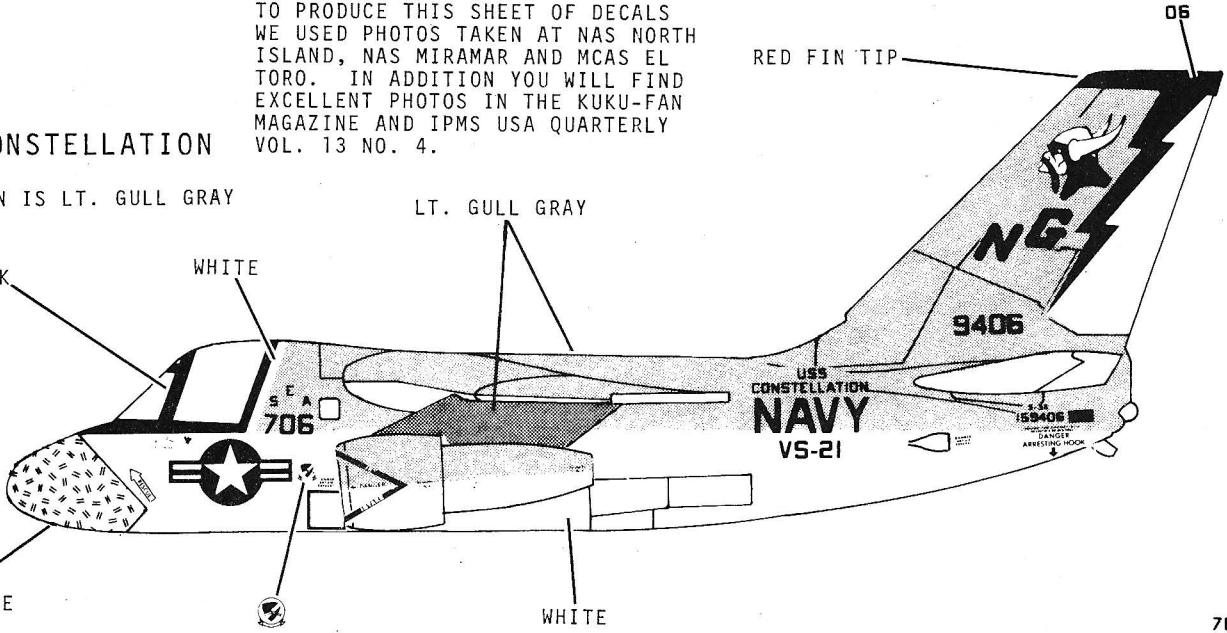

REFERENCES:
TO PRODUCE THIS SHEET OF DECALS
WE USED PHOTOS TAKEN AT NAS NORTH
ISLAND, NAS MIRAMAR AND MCAS EL
TORO. IN ADDITION YOU WILL FIND
EXCELLENT PHOTOS IN THE KUKU-FAN
MAGAZINE AND IPMS USA QUARTERLY
VOL. 13 NO. 4.

VS-21
U.S.S. CONSTELLATION

WEAPONS PYLON IS LT. GULL GRAY

MATT BLACK

WHITE

LT. GULL GRAY

RED FIN TIP

06

BUFF RADOME

WHITE