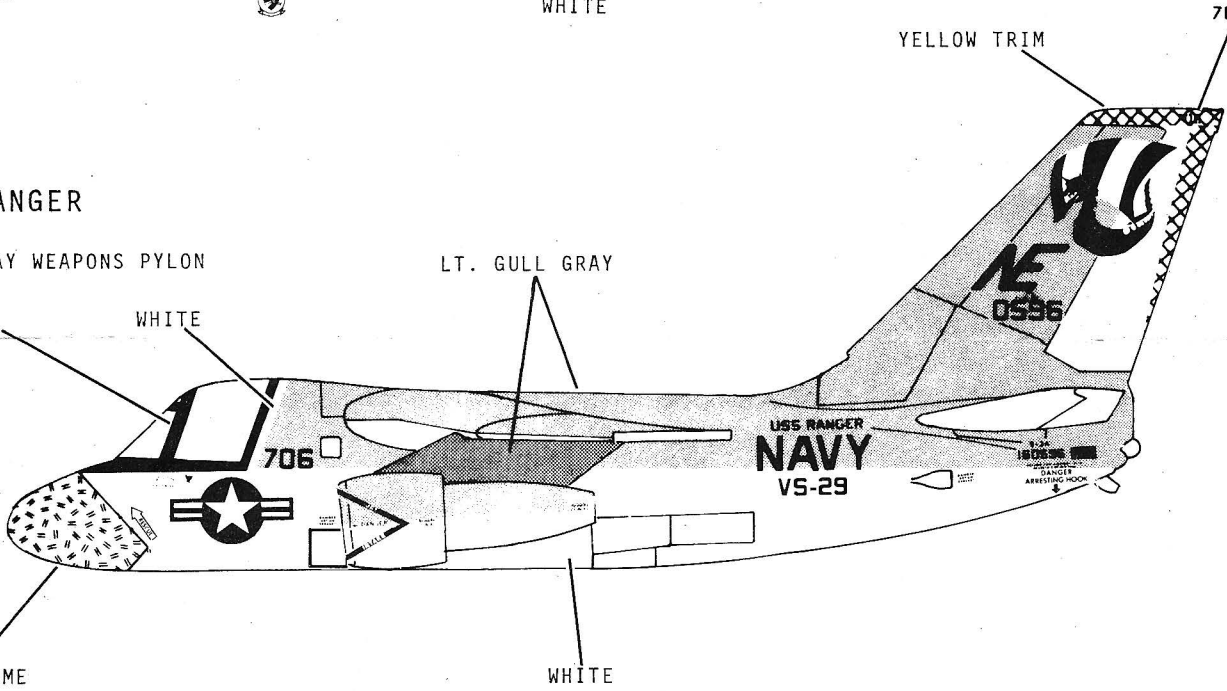

VS-29
U.S.S. RANGER

LT. GULL GRAY WEAPONS PYLON

MATT BLACK

WHITE

LT. GULL GRAY

YELLOW TRIM

706

BUFF RADOME