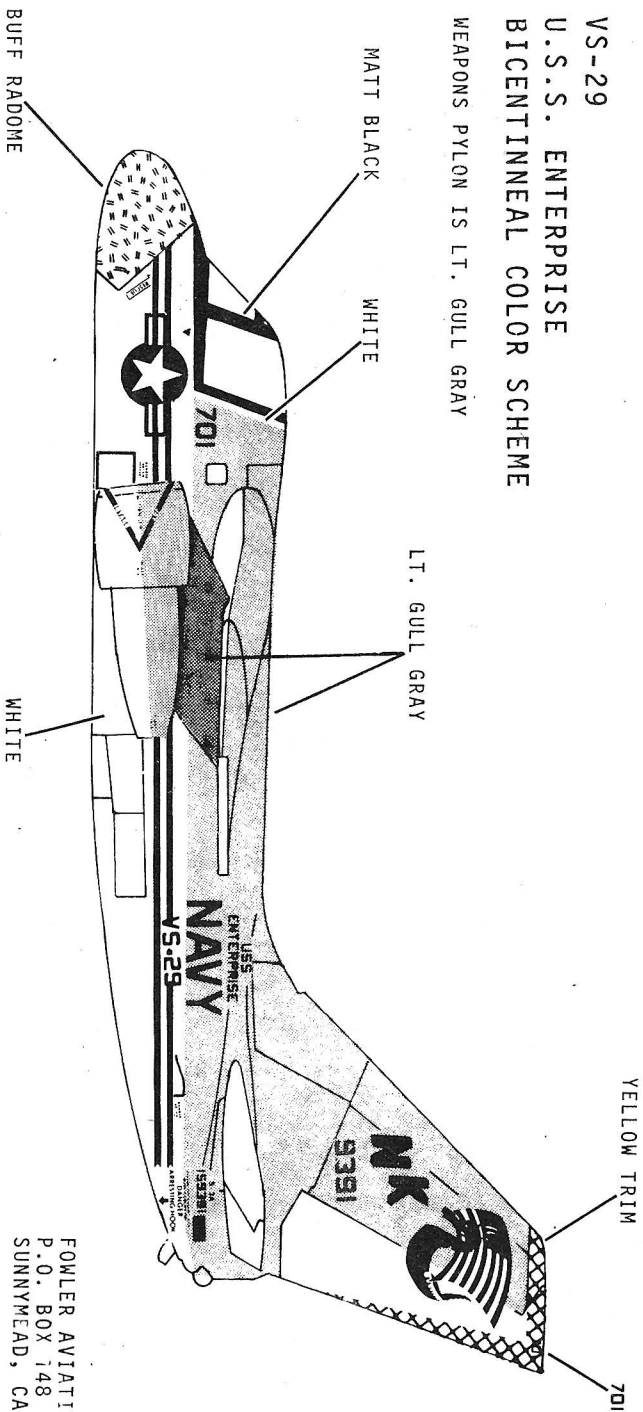

GENERAL NOTES:
UNDERCARRIAGE AND WHEEL HUBS ARE GLOSS WHITE. OLEO SECTIONS ON WHEEL STRUTS ARE SHINY SILVER. COCKPIT INTERIOR IS DARK GULL GRAY. THIS INCLUDES PARTS B24, 25, 12, 5, 2 AND SIDES OF COCKPIT INTERIOR. SEATS ARE BLACK WITH GRAY SEAT CUSHIONS AND HEAD REST. GRIPS ON CONTROL STICK ARE BLACK

SMALL NUMBER ON NOSE WHEEL DOORS AND TOP OF LANDING FLAP

VS-29
U.S.S. ENTERPRISE
BICENTINNEAL COLOR SCHEME
WEAPONS PYLON IS LT. GULL GRAY