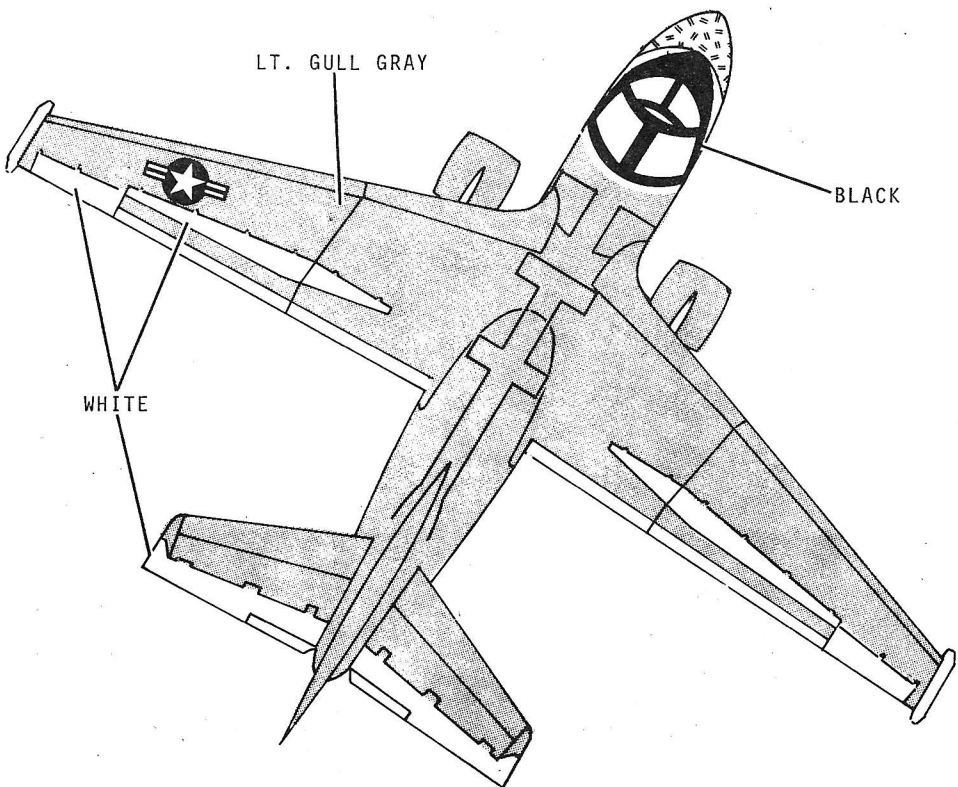

FOWLER AVIATION

P.O. BOX 148
SUNNYMEAD
CA. 92388

72 SCALE
FD72 01

RECOMMENDED KIT: MINICRAFT/HASEGAWA S-3A VIKING

USE DATA AND COMMON MARKINGS FROM KIT DECALS. PLACEMENT OF MARKINGS IS STANDARD UNLESS OTHERWISE NOTED.

MATT BLACK CANOPY TRIM AND ANTI-GLARE

GENERAL NOTES:
UNDERCARRIAGE AND WHEEL HUBS ARE GLOSS WHITE. OLEO SECTIONS ON WHEEL STRUTS ARE SHINY SILVER. COCKPIT INTERIOR IS DARK GULL GRAY. THIS INCLUDES PARTS B24, 25, 12, 5, 2 AND SIDES OF COCKPIT INTERIOR. SEATS ARE BLACK WITH GRAY SEAT CUSHIONS AND HEAD REST. GRIPS ON CONTROL STICK ARE BLACK