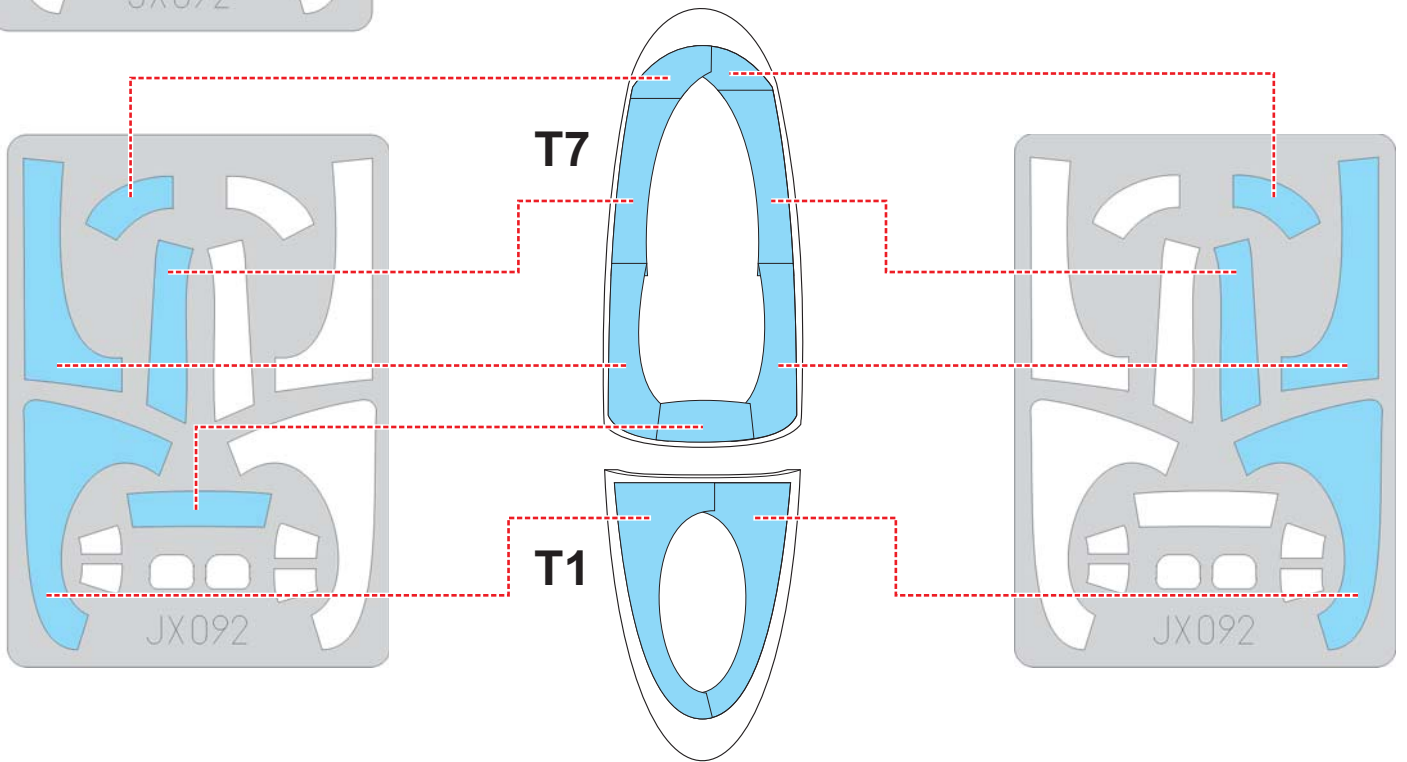

eduard
MASK

JX 092

EF 2000 Single Seater 1/32

The die-cut mask for accurate canopy frame painting of the
Trumpeter scale 1/32 KIT

LIQUID MASK ■