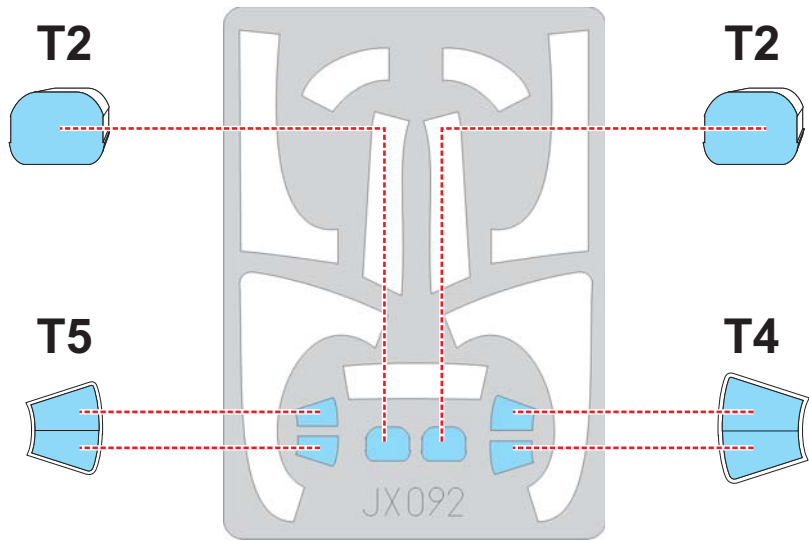

eduard
MASK

JX 092

EF 2000 Single Seater 1/32

The die-cut mask for accurate canopy frame painting of the
Trumpeter scale 1/32 KIT

LIQUID MASK ■