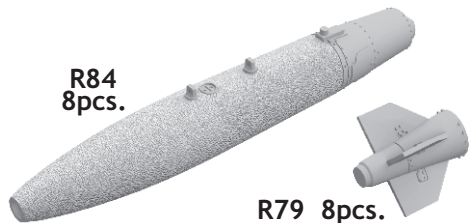

# 648 396 GBU-32 Thermally Protected

1/48 scale

R84  
8pcs.

R79 8pcs.

R80  
8pcs.

R81  
8pcs.

R82  
8pcs.

R83  
8pcs.

## COLOURS

GSI Creos (GUNZE)		
AQUEOUS	Mr.COLOR	
[H 2]	[C 2]	BLACK
[H 8]	[C 8]	SILVER
[H44]	[C51]	FLESH
[H52]	[C12]	OLIVE DRAB
[H308]	[C308]	GRAY
[H327]	[C327]	RED

Mr.COLOR SUPER METALLIC	
[SM05]	SUPER TITANIUM