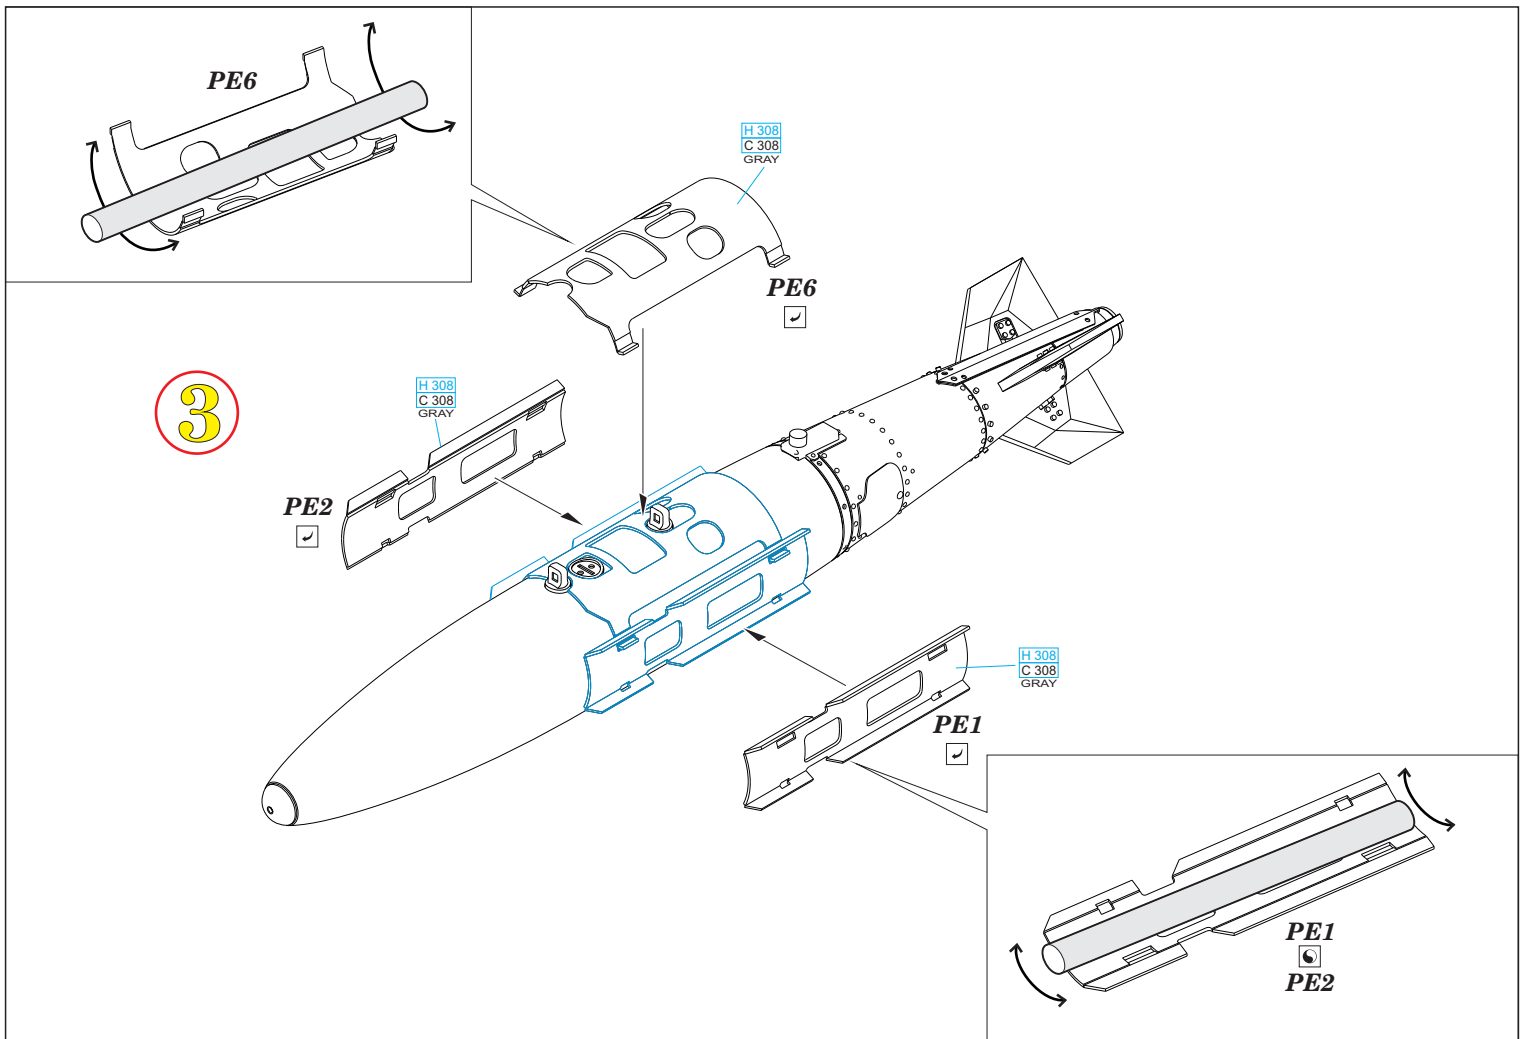

# 648 396 GBU-32 Thermally Protected 1/48

BRASSIN

BRASSIN

**BEST BRASS RESIN AROUND!**

1

2

- |  |   |  |                     |
|--|---|--|---------------------|
|  | REMOVE<br>ODSTRANIT                       |  | BEND<br>OHNOUT      |
|  | GRIND<br>OBROUSIT                         |  | OPTION<br>VOLBA     |
|  | DRILL HOLE<br>VRTAT OTVOR                 |  | REPLACE<br>NAHRADIT |
|  | SYMMETRICAL ASSEMBLY<br>SYMETRICKÁ MONTÁŽ |  |                     |
|  | SCRIBE THE PANEL AND HOLES<br>RYTÍ        |  |                     |
|  | REVERSE SIDE<br>OTOČIT                    |  |                     |