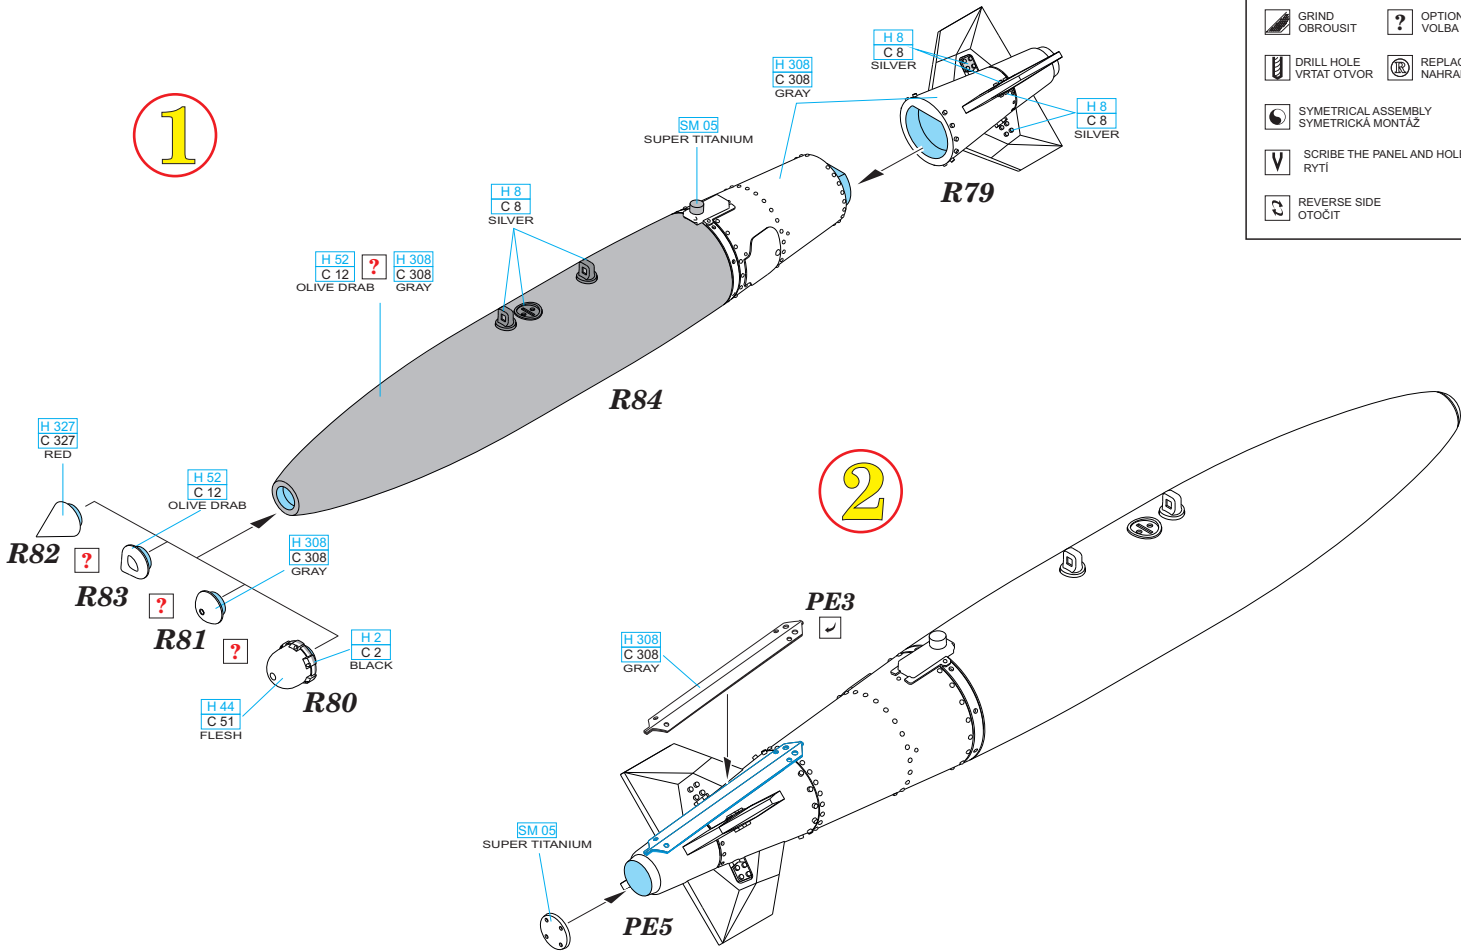

# 648 396 GBU-32 Thermally Protected 1/48

BRASSIN

BRASSIN

**BEST BRASS RESIN AROUND!**

1

2

- |  |   |  |                     |
|--|---|--|---------------------|
|  | REMOVE<br>ODSTRANIT                       |  | BEND<br>OHNOUT      |
|  | GRIND<br>OBROUSIT                         |  | OPTION<br>VOLBA     |
|  | DRILL HOLE<br>VRTAT OTVOR                 |  | REPLACE<br>NAHRADIT |
|  | SYMMETRICAL ASSEMBLY<br>SYMETRICKÁ MONTÁŽ |  |                     |
|  | SCRIBE THE PANEL AND HOLES<br>RYTÍ        |  |                     |
|  | REVERSE SIDE<br>OTOČIT                    |  |                     |