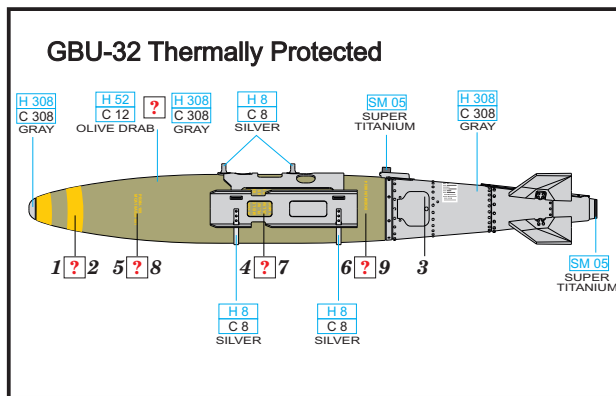

# 648 396 GBU-32 Thermally Protected 1/48

BRASSIN

BRASSIN

**BEST BRASS RESIN AROUND!**

1

2

- |  |   |  |                     |
|--|---|--|---------------------|
|  | REMOVE<br>ODSTRANIT                       |  | BEND<br>OHNOUT      |
|  | GRIND<br>OBROUSIT                         |  | OPTION<br>VOLBA     |
|  | DRILL HOLE<br>VRTAT OTVOR                 |  | REPLACE<br>NAHRADIT |
|  | SYMMETRICAL ASSEMBLY<br>SYMETRICKÁ MONTÁŽ |  |                     |
|  | SCRIBE THE PANEL AND HOLES<br>RYTÍ        |  |                     |
|  | REVERSE SIDE<br>OTOČIT                    |  |                     |