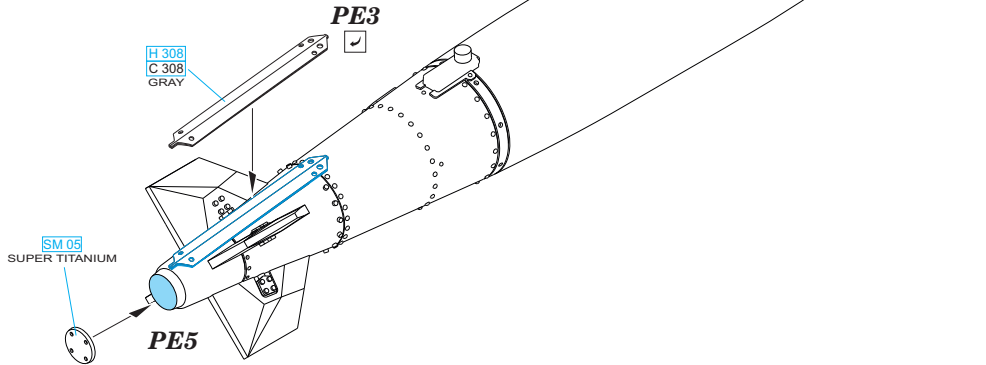

# 648 396 GBU-32 Thermally Protected 1/48

BRASSIN

BRASSIN

**BEST BRASS RESIN AROUND!**

1

2

- |  |   |  |                     |
|--|---|--|---------------------|
|  | REMOVE<br>ODSTRANIT                       |  | BEND<br>OHNOUT      |
|  | GRIND<br>OBROUSIT                         |  | OPTION<br>VOLBA     |
|  | DRILL HOLE<br>VRTAT OTVOR                 |  | REPLACE<br>NAHRADIT |
|  | SYMMETRICAL ASSEMBLY<br>SYMETRICKÁ MONTÁŽ |  |                     |
|  | SCRIBE THE PANEL AND HOLES<br>RYTÍ        |  |                     |
|  | REVERSE SIDE<br>OTOČIT                    |  |                     |