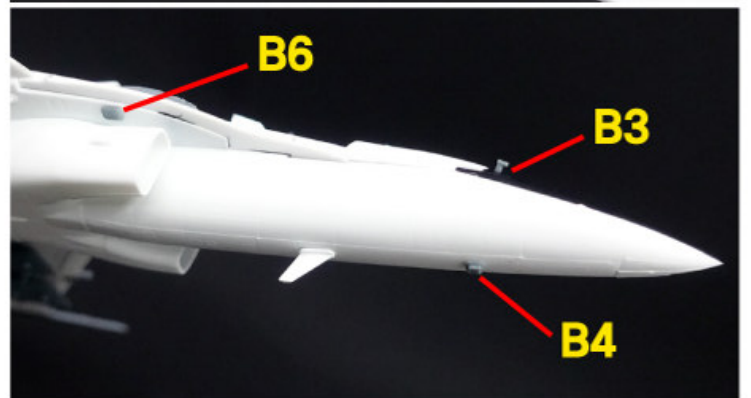

1/72
SCALE

T-50 IQ/TH/I GOLDEN EAGLE

TORI FACTORY

TF-B20

IRAQI AIR FORCE LEAD-IN-FIGHTER-TRAINER
ROYAL THAI AIR FORCE ADVANCED JET TRAINER
INDONESIAN AIR FORCE ADVANCED JET TRAINER

Conversion Parts List

IRAQI AIR FORCE T-50IQ