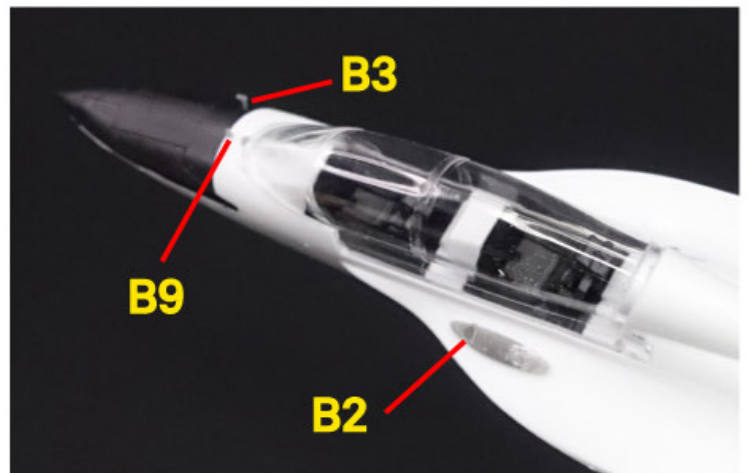

1/72
SCALE

T-50 IQ/TH/I GOLDEN EAGLE

TORI FACTORY

TF-B20

IRAQI AIR FORCE LEAD-IN-FIGHTER-TRAINER
ROYAL THAI AIR FORCE ADVANCED JET TRAINER
INDONESIAN AIR FORCE ADVANCED JET TRAINER

Conversion Parts List

IRAQI AIR FORCE T-50IQ