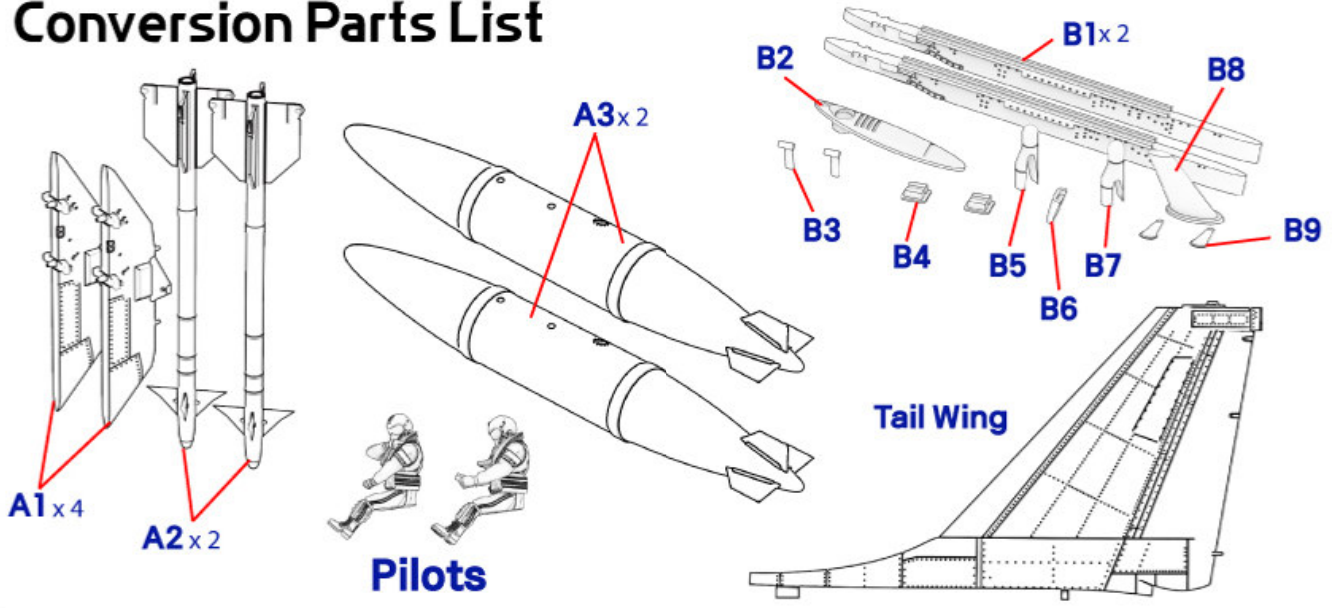

1/72
SCALE

T-50 IQ/TH/I GOLDEN EAGLE

TORI FACTORY

TF-B20

IRAQI AIR FORCE LEAD-IN-FIGHTER-TRAINER
ROYAL THAI AIR FORCE ADVANCED JET TRAINER
INDONESIAN AIR FORCE ADVANCED JET TRAINER

Conversion Parts List

IRAQI AIR FORCE T-50IQ