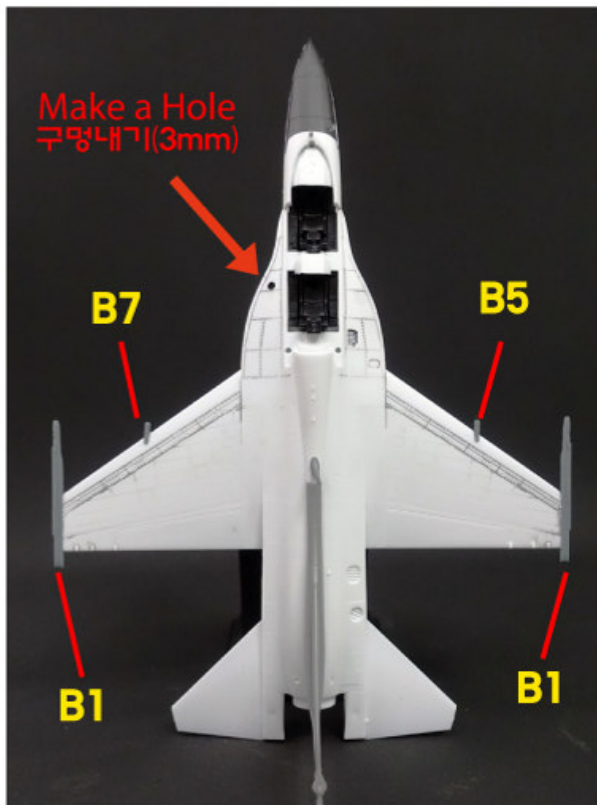

1/72
SCALE

T-50 IQ/TH/I GOLDEN EAGLE

TORI FACTORY

TF-B20

IRAQI AIR FORCE LEAD-IN-FIGHTER-TRAINER
ROYAL THAI AIR FORCE ADVANCED JET TRAINER
INDONESIAN AIR FORCE ADVANCED JET TRAINER

Conversion Parts List

IRAQI AIR FORCE T-50IQ