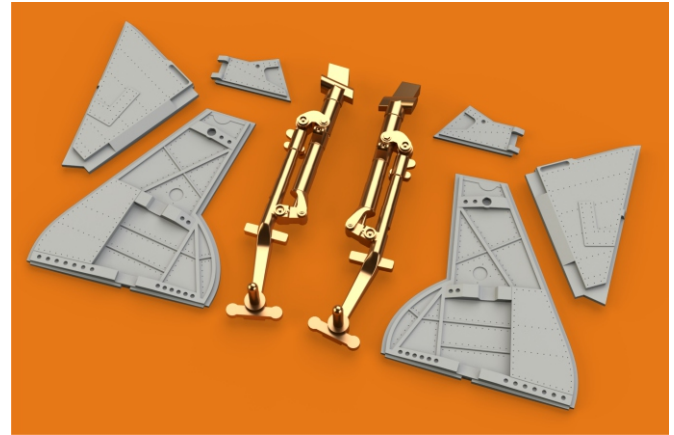

648 637 Tempest Mk.II undercarriage legs BRONZE

for Eduard / Special Hobby kit
pro stavebnici Eduard / Special Hobby

1/48 scale

648 637 Tempest Mk.II undercarriage legs BRONZE 1/48

for Eduard / Special Hobby kit - pro stavebnici Eduard / Special Hobby

COLOURS

GSI Creos (GUNZE)		Mr.METAL COLOR	
AQUEOUS	Mr.COLOR		
[H 8]	[C 8]	SILVER	
	[C364]	GRAY-GREEN	

eduard

eduard

435 21 Obrnice 170
Czech Republic

www.eduard.com
24,95