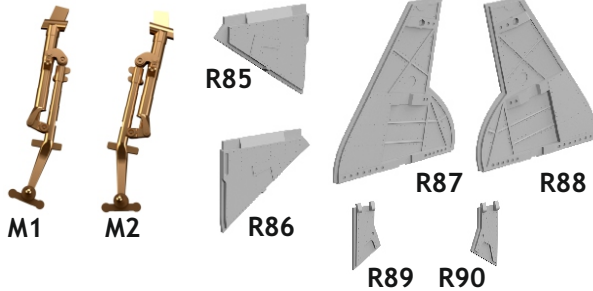

648 637 Tempest Mk.II undercarriage legs BRONZE

for Eduard / Special Hobby kit
pro stavebnici Eduard / Special Hobby

1/48 scale

648 637 Tempest Mk.II undercarriage legs BRONZE 1/48

for Eduard / Special Hobby kit - pro stavebnici Eduard / Special Hobby