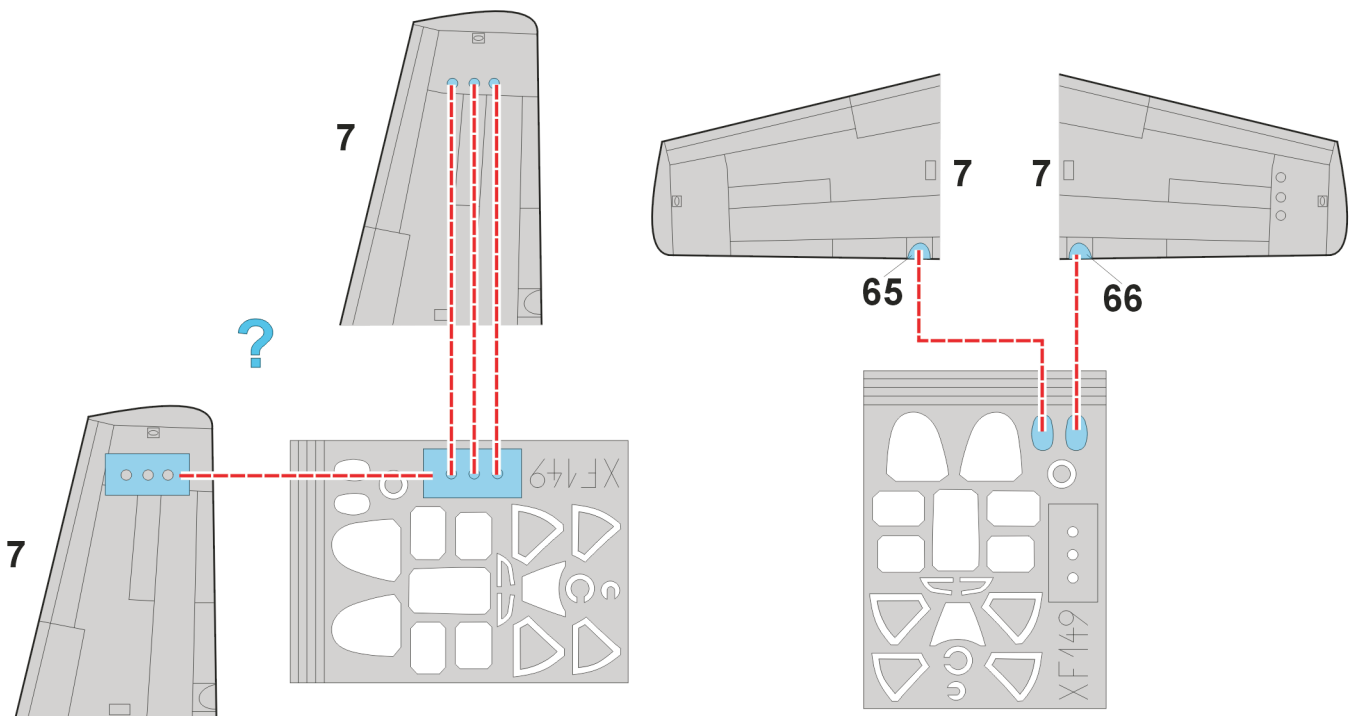

REFERENCES: Detail&Scale Vol.50 : P-51 Mustang Part 1
Osprey Aviation - Production Line to Frontline No.1 : P-51 Mustang