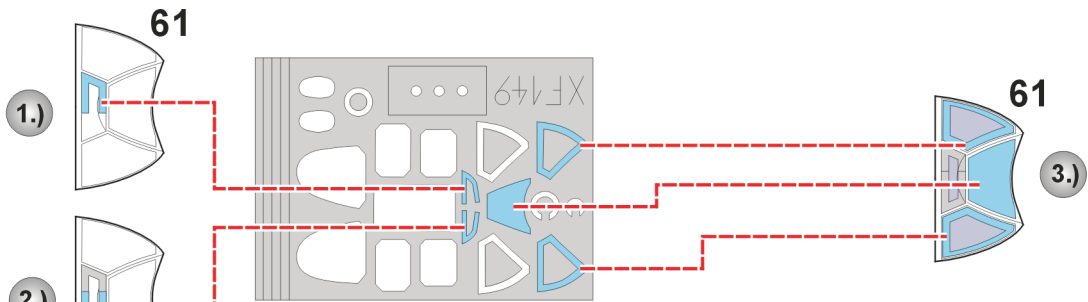

eduard
Express Mask

XF 149

P-51A Apache

The die-cut mask for accurate canopy frame painting of the
ACCURATE MINIATURES 1/48 KIT

LIQUID MASK ■

4.) **INTERIOR COLOR**

5.) **RUBBER COLOR**

6.) **REMOVE MASK**