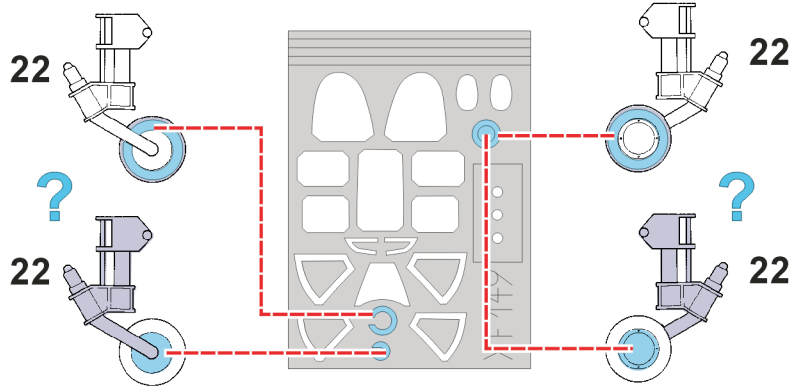

eduard
Express Mask

XF 149

P-51A Apache

The die-cut mask for accurate canopy frame painting of the
ACCURATE MINIATURES 1/48 KIT

LIQUID MASK ■

4.) **INTERIOR COLOR**

5.) **RUBBER COLOR**

6.) **REMOVE MASK**