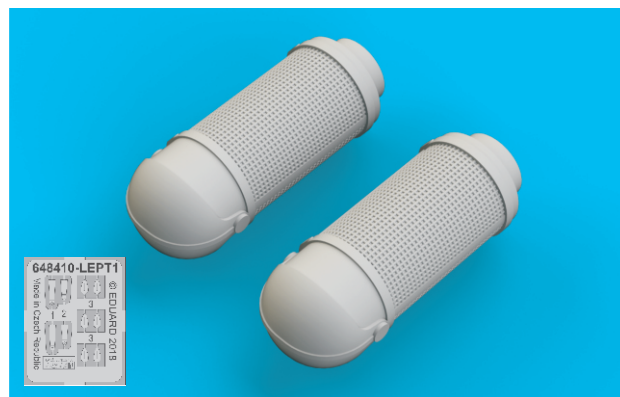

# 648 410 Bf 109G tropical filter

for Tamiya kit - pro stavebnici Tamiya

1/48 scale

R142 2pcs.

## COLOURS

GSI Creos (GUNZE)		Mr.METAL COLOR	
AQUEOUS	Mr.COLOR		
	C 92	SEMI GLOSS BLACK	

This product contains metal and resin detail parts for upgrading scale plastic models. When selecting this set make sure that it is for the kit mentioned in product name as these sets are made specifically for that kit. When upgrading the model some cutting or corrections may be necessary for parts to fit accurately. **WARNING!** This set contains small and sharp parts. Work carefully in a ventilated and well-lit room. Safety glasses are recommended. This product is not suitable for children below 14 years of age.

# 648 410 Bf 109G tropical filter 1/48

for Tamiya kit - pro stavebnici Tamiya

**BRASSIN**

**BRASSIN**

**eduard**

**BEST BRASS RESIN AROUND!**

*plastic parts*

R142

*plastic*

*plastic parts*

C 92  
SEMI GLOSS BLACK

- |  |   |  |                     |
|--|---|--|---------------------|
|  | REMOVE<br>ODSTRANIT                       |  | BEND<br>OHNOUT      |
|  | GRIND<br>OBROUSIT                         |  | OPTION<br>VOLBA     |
|  | DRILL HOLE<br>VRTAT OTVOR                 |  | REPLACE<br>NAHRADIT |
|  | SYMMETRICAL ASSEMBLY<br>SYMETRICKÁ MONTÁŽ |  |                     |
|  | SCRIBE THE PANEL AND HOLES<br>RYTI        |  |                     |
|  | REVERSE SIDE<br>OTOČIT                    |  |                     |