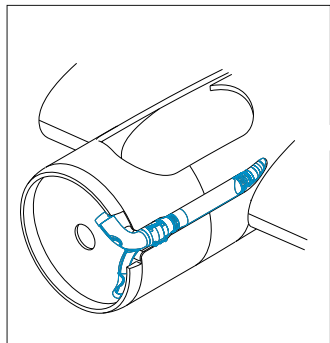

R12

MC 66
DARK IRON

R10

plastic parts C1 + C2

plastic parts B1 + B2

**RIGHT INNER
ENGINE**

plastic F4

F3

R8

R7

MC 66
DARK IRON

**RIGHT OUTER
ENGINE**

- | | |
|---|---|
|  REMOVE
ODSTRANIT |  BEND
OHNOUT |
|  GRIND
OBROUSIT |  OPTION
VOLBA |
|  DRILL HOLE
VRTAT OTVOR |  REPLACE
NAHRADIT |
|  SYMMETRICAL ASSEMBLY
SYMETRICKA MONTAZ | |
|  SCRIBE THE PANEL AND HOLES
RYTI | |
|  REVERSE SIDE
OTOČIT | |