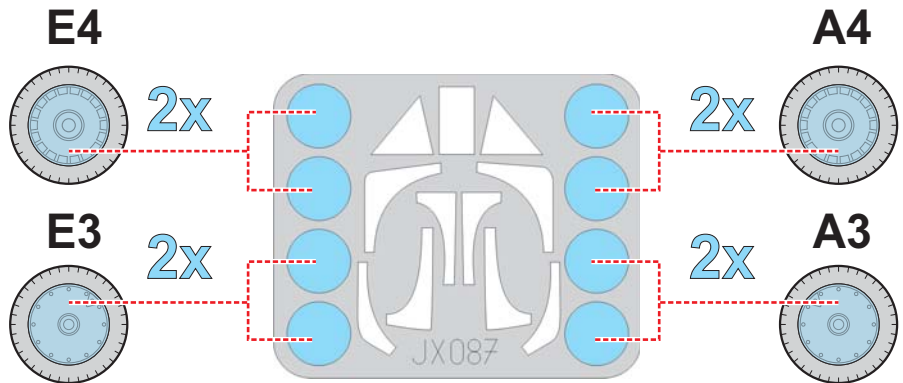

eduard
MASK

JX 087

Ta 152H 1/32

The die-cut mask for accurate canopy frame painting of the
Pacific Coast Models scale 1/32 KIT

LIQUID MASK