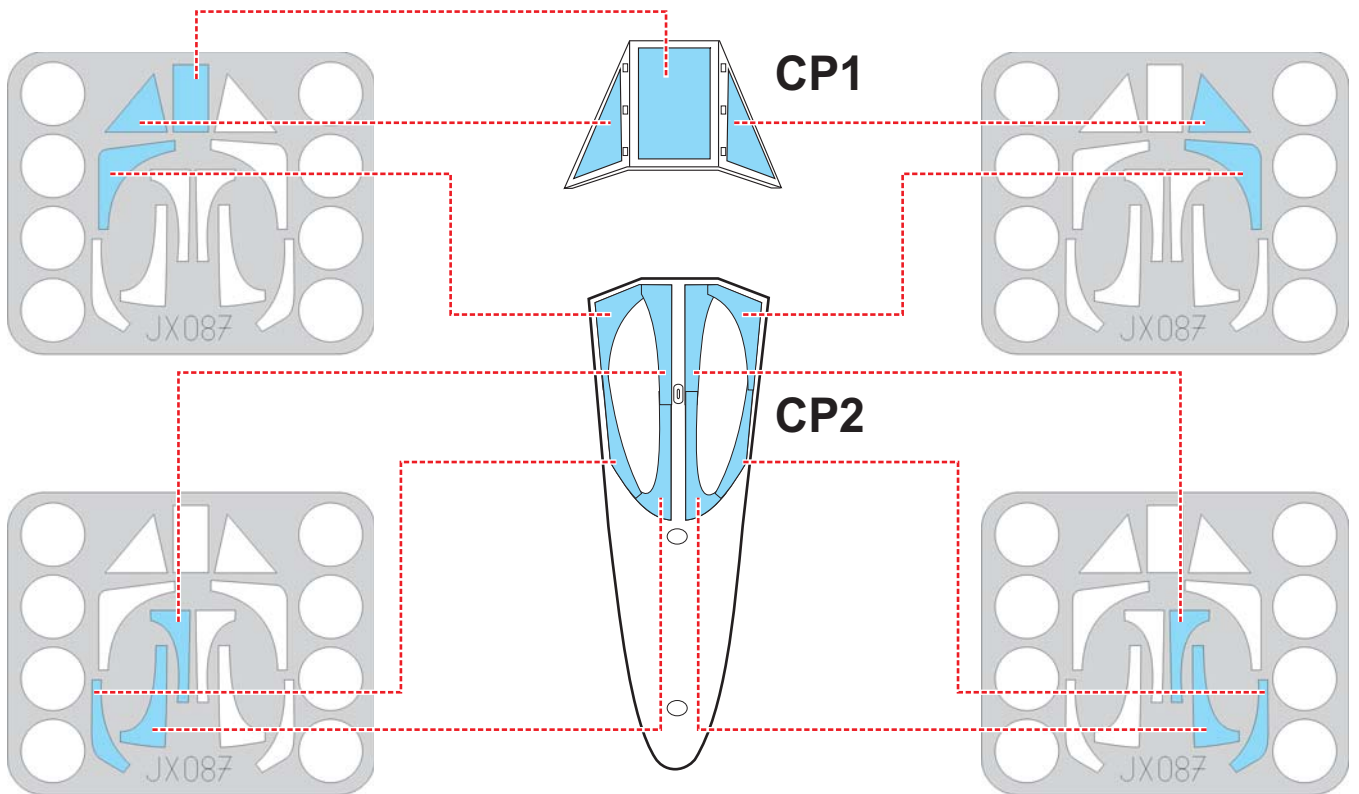

eduard
MASK

JX 087

Ta 152H 1/32

The die-cut mask for accurate canopy frame painting of the
Pacific Coast Models scale 1/32 KIT

LIQUID MASK