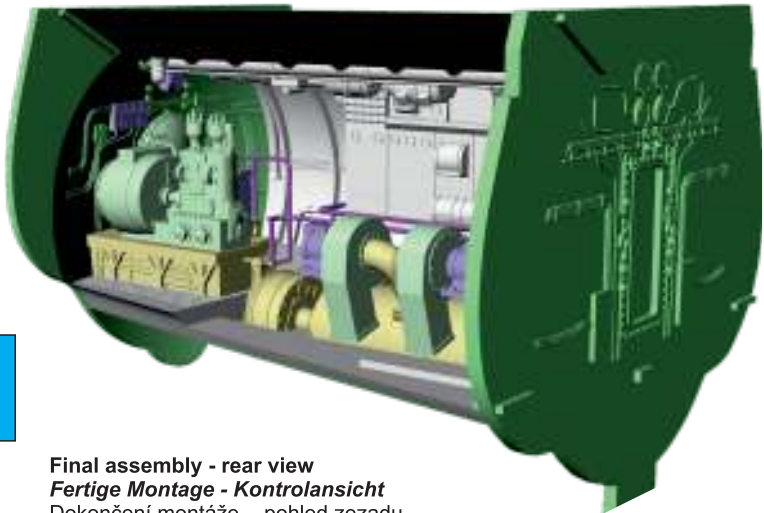

4

Final assembly - rear view
Fertige Montage - Kontrolansicht
Dokončení montáže - pohled zezadu