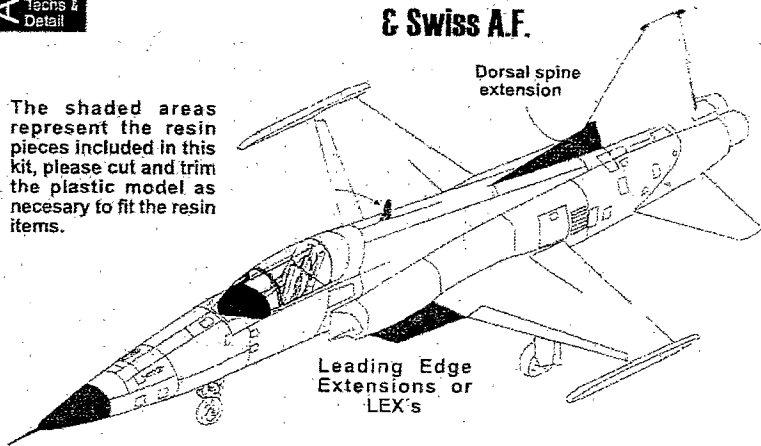

## Resin conversion kit F5 E/F México, Chile & Swiss A.F.

The shaded areas represent the resin pieces included in this kit, please cut and trim the plastic model as necessary to fit the resin items.

Dorsal spine extension

Leading Edge Extensions or LEX's

Shark nose radome

Conversion for Monogram 1/48 F-5E or F-5F  
or Italeri 1/72

Kit N° AZTR 4803