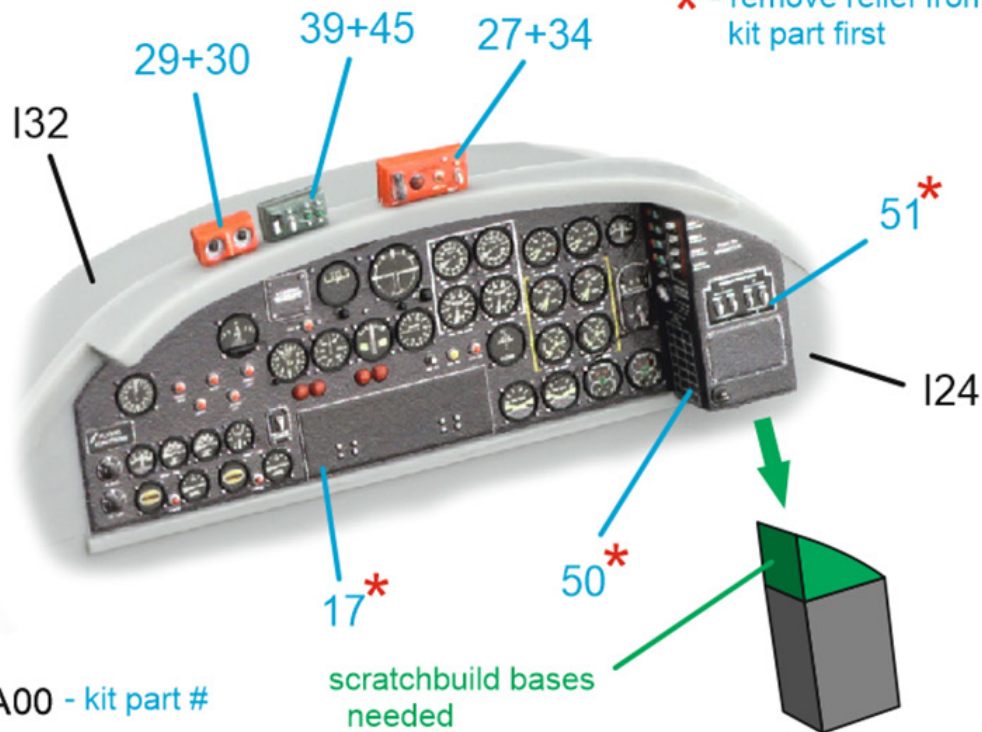

QD48542  
**1/48 Boeing B-17F**  
**INTERIOR 3D DECAL**

(for HK Models, Eduard kit)

A00 - kit part #

\* - remove relief from kit part first

\* - remove relief from kit part first

A00 - kit part #

22 18 20 18 22

A00 - kit part #

\* - remove relief from kit part first