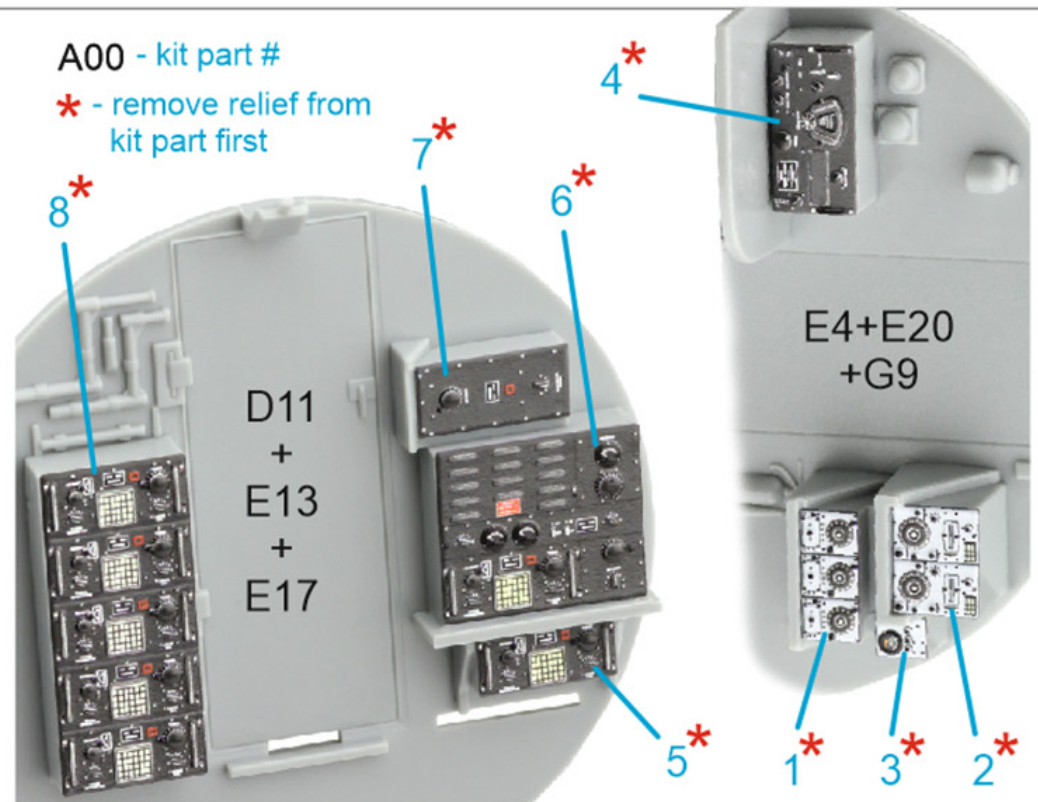

QD48542  
**1/48 Boeing B-17F**  
**INTERIOR 3D DECAL**

(for HK Models, Eduard kit)

A00 - kit part #

\* - remove relief from kit part first

\* - remove relief from kit part first

A00 - kit part #

22 18 20 18 22

A00 - kit part #

\* - remove relief from kit part first