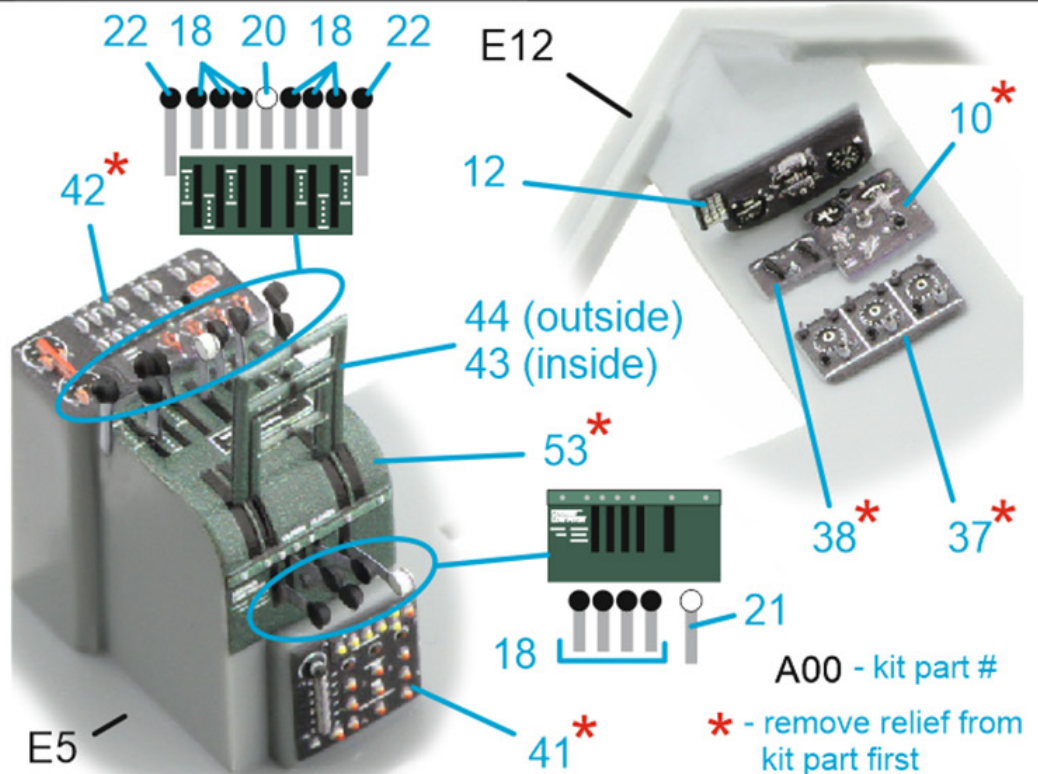

QD48542  
**1/48 Boeing B-17F**  
**INTERIOR 3D DECAL**

(for HK Models, Eduard kit)

A00 - kit part #

\* - remove relief from kit part first

\* - remove relief from kit part first

A00 - kit part #

22 18 20 18 22

A00 - kit part #

\* - remove relief from kit part first