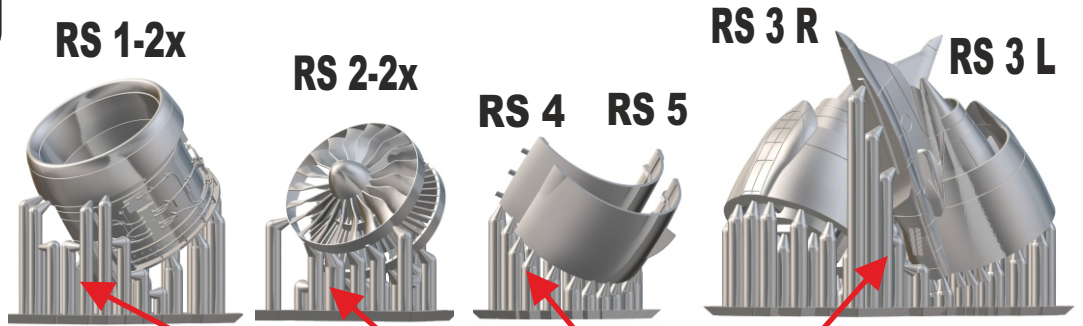

LAC144035

PW 1127G
Airbus A320 neo
For Zvezda Kit
Two Engines

REMOVE ALL SUPPORTS
Be careful, this resin is hard and brittle