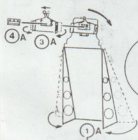

TEKNIC

TK4804 1/48 P51 D/K
MUSTANG SUPERSET

CAUTION:
METAL PARTS HAVE SHARP EDGES, KEEP
OUT OF REACH OF SMALL CHILDREN

Always wear eye protection when removing
metal parts from their runners.

A	FLAT BLACK	FS-37038
B	FLAT WHITE	FS-37880
C	FLAT RED	FS-31136
D	INTERIOR GREEN	FS-34151
E	YELLOW CHROME PRIMER	FS-33481
F	DARK GRAY	FS-36118
G	FLAT LIGHT TAN	FS-33613
H	ALUMINUM	FS-17178