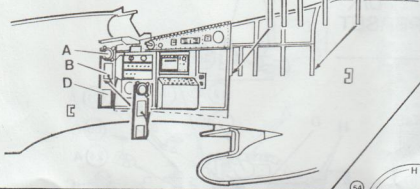

TEKNIC

TK4804 1/48 P51 D/K
MUSTANG SUPERSET

CAUTION:
METAL PARTS HAVE SHARP EDGES, KEEP
OUT OF REACH OF SMALL CHILDREN

Always wear eye protection when removing
metal parts from their runners.

A	FLAT BLACK	FS-37038
B	FLAT WHITE	FS-37880
C	FLAT RED	FS-31136
D	INTERIOR GREEN	FS-34151
E	YELLOW CHROME PRIMER	FS-33481
F	DARK GRAY	FS-36118
G	FLAT LIGHT TAN	FS-33613
H	ALUMINUM	FS-17178