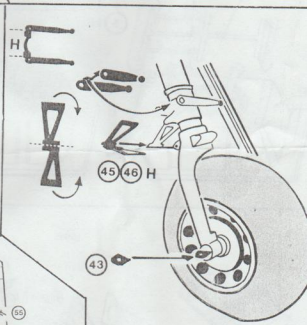

TEKNIC

TK4804 1/48 P51 D/K
MUSTANG SUPERSET

CAUTION:
METAL PARTS HAVE SHARP EDGES, KEEP
OUT OF REACH OF SMALL CHILDREN

Always wear eye protection when removing
metal parts from their runners.

A	FLAT BLACK	FS-37038
B	FLAT WHITE	FS-37880
C	FLAT RED	FS-31136
D	INTERIOR GREEN	FS-34151
E	YELLOW CHROME PRIMER	FS-33481
F	DARK GRAY	FS-36118
G	FLAT LIGHT TAN	FS-33613
H	ALUMINUM	FS-17178