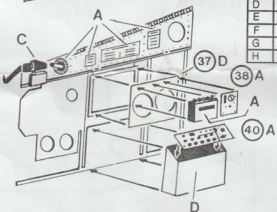

TEKNIC

TK4804 1/48 P51 D/K
MUSTANG SUPERSET

CAUTION:
METAL PARTS HAVE SHARP EDGES, KEEP
OUT OF REACH OF SMALL CHILDREN

Always wear eye protection when removing
metal parts from their runners.

A	FLAT BLACK	FS-37038
B	FLAT WHITE	FS-37880
C	FLAT RED	FS-31136
D	INTERIOR GREEN	FS-34151
E	YELLOW CHROME PRIMER	FS-33481
F	DARK GRAY	FS-36118
G	FLAT LIGHT TAN	FS-33613
H	ALUMINUM	FS-17178