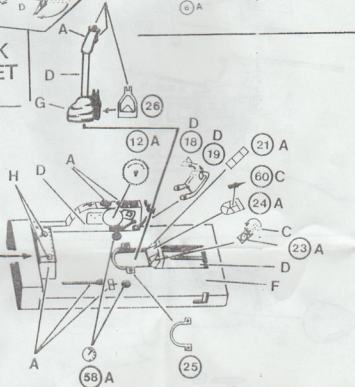

TEKNIC

TK4804 1/48 P51 D/K
MUSTANG SUPERSET

CAUTION:
METAL PARTS HAVE SHARP EDGES, KEEP
OUT OF REACH OF SMALL CHILDREN

Always wear eye protection when removing
metal parts from their runners.

A	FLAT BLACK	FS-37038
B	FLAT WHITE	FS-37880
C	FLAT RED	FS-31136
D	INTERIOR GREEN	FS-34151
E	YELLOW CHROME PRIMER	FS-33481
F	DARK GRAY	FS-36118
G	FLAT LIGHT TAN	FS-33613
H	ALUMINUM	FS-17178