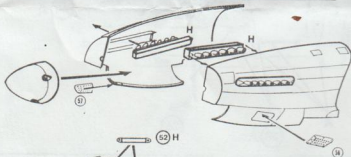

TEKNIC

TK4804 1/48 P51 D/K
MUSTANG SUPERSET

CAUTION:
METAL PARTS HAVE SHARP EDGES, KEEP
OUT OF REACH OF SMALL CHILDREN

Always wear eye protection when removing
metal parts from their runners.

A	FLAT BLACK	FS-37038
B	FLAT WHITE	FS-37880
C	FLAT RED	FS-31136
D	INTERIOR GREEN	FS-34151
E	YELLOW CHROME PRIMER	FS-33481
F	DARK GRAY	FS-36118
G	FLAT LIGHT TAN	FS-33613
H	ALUMINUM	FS-17178