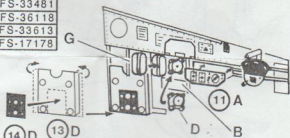

TEKNIC

TK4804 1/48 P51 D/K
MUSTANG SUPERSET

CAUTION:
METAL PARTS HAVE SHARP EDGES, KEEP
OUT OF REACH OF SMALL CHILDREN

Always wear eye protection when removing
metal parts from their runners.

A	FLAT BLACK	FS-37038
B	FLAT WHITE	FS-37880
C	FLAT RED	FS-31136
D	INTERIOR GREEN	FS-34151
E	YELLOW CHROME PRIMER	FS-33481
F	DARK GRAY	FS-36118
G	FLAT LIGHT TAN	FS-33613
H	ALUMINUM	FS-17178