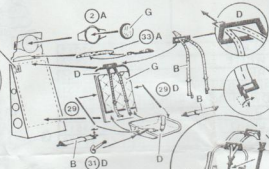

TEKNIC

TK4804 1/48 P51 D/K
MUSTANG SUPERSET

CAUTION:
METAL PARTS HAVE SHARP EDGES, KEEP
OUT OF REACH OF SMALL CHILDREN

Always wear eye protection when removing
metal parts from their runners.

A	FLAT BLACK	FS-37038
B	FLAT WHITE	FS-37880
C	FLAT RED	FS-31136
D	INTERIOR GREEN	FS-34151
E	YELLOW CHROME PRIMER	FS-33481
F	DARK GRAY	FS-36118
G	FLAT LIGHT TAN	FS-33613
H	ALUMINUM	FS-17178