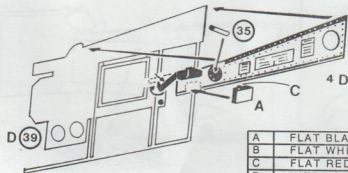

TEKNIC

TK4804 1/48 P51 D/K
MUSTANG SUPERSET

CAUTION:
METAL PARTS HAVE SHARP EDGES, KEEP
OUT OF REACH OF SMALL CHILDREN

Always wear eye protection when removing
metal parts from their runners.

A	FLAT BLACK	FS-37038
B	FLAT WHITE	FS-37880
C	FLAT RED	FS-31136
D	INTERIOR GREEN	FS-34151
E	YELLOW CHROME PRIMER	FS-33481
F	DARK GRAY	FS-36118
G	FLAT LIGHT TAN	FS-33613
H	ALUMINUM	FS-17178