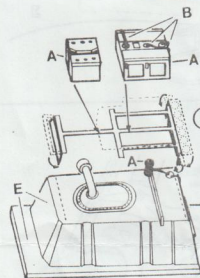

TEKNIC

TK4804 1/48 P51 D/K
MUSTANG SUPERSET

CAUTION:
METAL PARTS HAVE SHARP EDGES, KEEP
OUT OF REACH OF SMALL CHILDREN

Always wear eye protection when removing
metal parts from their runners.

A	FLAT BLACK	FS-37038
B	FLAT WHITE	FS-37880
C	FLAT RED	FS-31136
D	INTERIOR GREEN	FS-34151
E	YELLOW CHROME PRIMER	FS-33481
F	DARK GRAY	FS-36118
G	FLAT LIGHT TAN	FS-33613
H	ALUMINUM	FS-17178