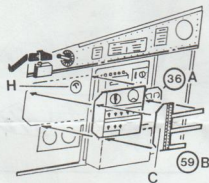

TEKNIC

TK4804 1/48 P51 D/K
MUSTANG SUPERSET

CAUTION:
METAL PARTS HAVE SHARP EDGES, KEEP
OUT OF REACH OF SMALL CHILDREN

Always wear eye protection when removing
metal parts from their runners.

A	FLAT BLACK	FS-37038
B	FLAT WHITE	FS-37880
C	FLAT RED	FS-31136
D	INTERIOR GREEN	FS-34151
E	YELLOW CHROME PRIMER	FS-33481
F	DARK GRAY	FS-36118
G	FLAT LIGHT TAN	FS-33613
H	ALUMINUM	FS-17178