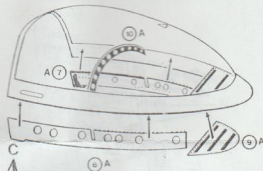

TEKNIC

TK4804 1/48 P51 D/K
MUSTANG SUPERSET

CAUTION:
METAL PARTS HAVE SHARP EDGES, KEEP
OUT OF REACH OF SMALL CHILDREN

Always wear eye protection when removing
metal parts from their runners.

A	FLAT BLACK	FS-37038
B	FLAT WHITE	FS-37880
C	FLAT RED	FS-31136
D	INTERIOR GREEN	FS-34151
E	YELLOW CHROME PRIMER	FS-33481
F	DARK GRAY	FS-36118
G	FLAT LIGHT TAN	FS-33613
H	ALUMINUM	FS-17178