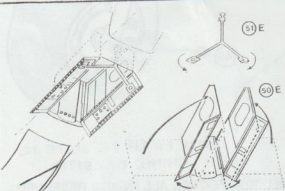

TEKNIC

TK4804 1/48 P51 D/K
MUSTANG SUPERSET

CAUTION:
METAL PARTS HAVE SHARP EDGES, KEEP
OUT OF REACH OF SMALL CHILDREN

Always wear eye protection when removing
metal parts from their runners.

A	FLAT BLACK	FS-37038
B	FLAT WHITE	FS-37880
C	FLAT RED	FS-31136
D	INTERIOR GREEN	FS-34151
E	YELLOW CHROME PRIMER	FS-33481
F	DARK GRAY	FS-36118
G	FLAT LIGHT TAN	FS-33613
H	ALUMINUM	FS-17178