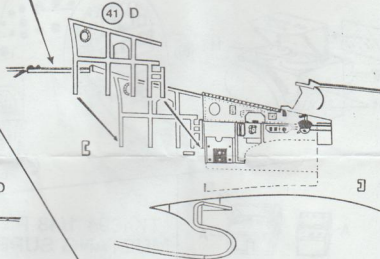

TEKNIC

TK4804 1/48 P51 D/K
MUSTANG SUPERSET

CAUTION:
METAL PARTS HAVE SHARP EDGES, KEEP
OUT OF REACH OF SMALL CHILDREN

Always wear eye protection when removing
metal parts from their runners.

A	FLAT BLACK	FS-37038
B	FLAT WHITE	FS-37880
C	FLAT RED	FS-31136
D	INTERIOR GREEN	FS-34151
E	YELLOW CHROME PRIMER	FS-33481
F	DARK GRAY	FS-36118
G	FLAT LIGHT TAN	FS-33613
H	ALUMINUM	FS-17178