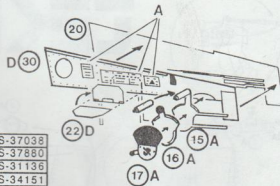

TEKNIC

TK4804 1/48 P51 D/K
MUSTANG SUPERSET

CAUTION:
METAL PARTS HAVE SHARP EDGES, KEEP
OUT OF REACH OF SMALL CHILDREN

Always wear eye protection when removing
metal parts from their runners.

A	FLAT BLACK	FS-37038
B	FLAT WHITE	FS-37880
C	FLAT RED	FS-31136
D	INTERIOR GREEN	FS-34151
E	YELLOW CHROME PRIMER	FS-33481
F	DARK GRAY	FS-36118
G	FLAT LIGHT TAN	FS-33613
H	ALUMINUM	FS-17178