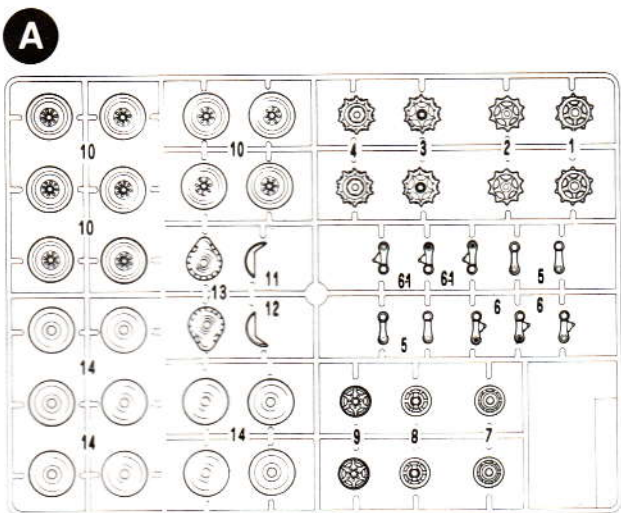

7 Final Interior Assembly

8 Interior Installation

9 Rear Assembly

10 Wheel Assembly

11 Rear Door

12 Suspension Assembly

13 Wheel Mounting

TO RECEIVE A COPY OF THE NEWEST FULL COLOR MINICRAFT/ACADEMY CATALOG, SEND US \$ 5.00 U.S.A. ONLY OR US \$ 6.00 FOREIGN TO MINICRAFT MODELS, INC. P.O. BOX 3577, TORRANCE, CALIF 90510

14 Upper Hull Assembly (Interior/Exterior)

15 Attaching Upper Hull

Some vehicles are not equipped with smoke grenade launchers.

16 Cupola and Armament

17 Engine Cover

18 Radiator

19 Final Assembly

Accessories

Figure Assembly and Painting

Painting and Decal Placement Diagram

Parts Locating Diagram

ENGLISH	FRENCH	GERMAN	SPANISH	ITALIAN
BLACK	NOIR	SCHWARTZ	NEGRO	NERO
SILVER	ARGENT	SILBERN	PLATA	ARGENTO
GUNMETAL	METALLIC	METALLIC	METALLICO	METALLICO
ALUMINUM	ALUMINIUM	ALUMINUMFARBEN	ALUMINIO	ALLUMINIO
METALLIC	METALLIC	METALLIEK	METALLICO	METALLICO
GRAY	GRIS	GRAU	GRIS	GRIGIO
LT GRAY	GRIS CLAIR	HELL GRAU	GRIS CLARO	GRIGIO CHIARO
WHITE	BLANC	WEISS	BLANC	BIANCO
RED	ROUGE	ROT	ROJO	ROSSO
YELLOW	JAUNE	GELB	AMABILLO	GIALLO
BLUE	BLEU	BLAU	AZUL	BLU
ORANGE	ORANGE	ORANGE	NARANJADO	ARANCIO
GREEN	VERT	GRUN	VERDE	VERDE
BROWN	BRUN	BRAUN	MARRON	MARRONE
TAN	BRUN CLAIR	GELBBRAUN	CANELA	MARRONE CHIARO
GOLD	DORE	GOLD	DORADO	ORO
COPPER	CUIVRE	KUPEER	COBRIZO	RAME
AMBER	AMBRE	BERNSTEINFARBEN	AMBAR	AMBRA
MAHOAGANY	ACAJOU	MAHAGONNY	CAOBA	MOGANO
FLESH	DE LA PEAU	HAUTFARBE	DE LA PIEL	DELLA PELLE
GLOSS	LUSTRE	GLANZENDES	BRILLANTE	BRILLANTE
FLAT	TERNE	GLANZLOSES	APGADO	OPACO
CLEAR	CLAIR	KLAR	CLARO	CHIARO