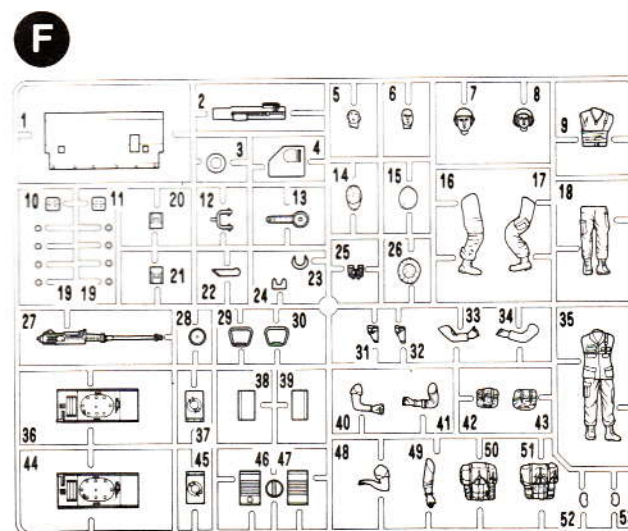

Parts Locating Diagram

ENGLISH	FRENCH	GERMAN	SPANISH	ITALIAN
BLACK	NOIR	SCHWARTZ	NEGRO	NERO
SILVER	ARGENT	SILBERN	PLATA	ARGENTO
GUNMETAL	METALLIC	METALLIC	METALLICO	METALLICO
ALUMINUM	ALUMINIUM	ALUMINUMFARBEN	ALUMINIO	ALLUMINIO
METALLIC	METALLIC	METALLIEK	METALLICO	METALLICO
GRAY	GRIS	GRAU	GRIS	GRIGIO
LT GRAY	GRIS CLAIR	HELL GRAU	GRIS CLARO	GRIGIO CHIARO
WHITE	BLANC	WEISS	BLANC	BIANCO
RED	ROUGE	ROT	ROJO	ROSSO
YELLOW	JAUNE	GELB	AMABILLO	GIALLO
BLUE	BLEU	BLAU	AZUL	BLU
ORANGE	ORANGE	ORANGE	NARANJADO	ARANCIO
GREEN	VERT	GRUN	VERDE	VERDE
BROWN	BRUN	BRAUN	MARRON	MARRONE
TAN	BRUN CLAIR	GELBBRAUN	CANELA	MARRONE CHIARO
GOLD	DORE	GOLD	DORADO	ORO
COPPER	CUIVRE	KUPEER	COBRIZO	RAME
AMBER	AMBRE	BERNSTEINFARBEN	AMBAR	AMBRA
MAHOAGANY	ACAJOU	MAHAGONNY	CAOBA	MOGANO
FLESH	DE LA PEAU	HAUTFARBE	DE LA PIEL	DELLA PELLE
GLOSS	LUSTRE	GLANZENDES	BRILLANTE	BRILLANTE
FLAT	TERNE	GLANZLOSES	APGADO	OPACO
CLEAR	CLAIR	KLAR	CLARO	CHIARO

Poly Caps

Unused Parts: B40, E7

© 1993 Minicraft Models Inc.

ACADEMY
MINICRAFT

1354