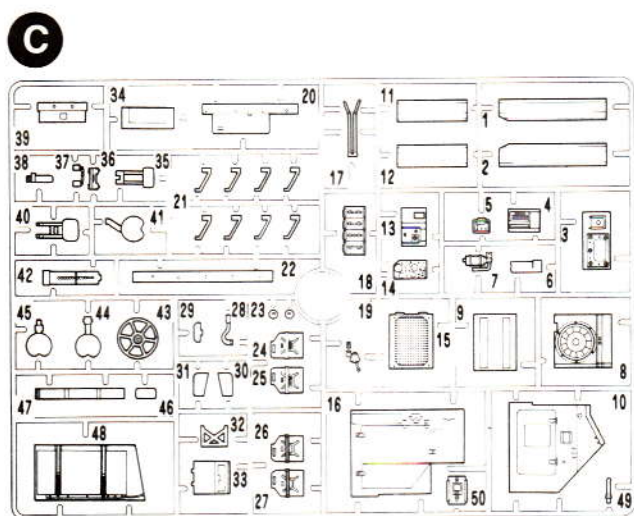

Parts Locating Diagram

ENGLISH	FRENCH	GERMAN	SPANISH	ITALIAN
BLACK	NOIR	SCHWARTZ	NEGRO	NERO
SILVER	ARGENT	SILBERN	PLATA	ARGENTO
GUNMETAL	METALLIC	METALLIC	METALLICO	METALLICO
ALUMINUM	ALUMINIUM	ALUMINUMFARBEN	ALUMINIO	ALLUMINIO
METALLIC	METALLIC	METALLIEK	METALLICO	METALLICO
GRAY	GRIS	GRAU	GRIS	GRIGIO
LT GRAY	GRIS CLAIR	HELL GRAU	GRIS CLARO	GRIGIO CHIARO
WHITE	BLANC	WEISS	BLANC	BIANCO
RED	ROUGE	ROT	ROJO	ROSSO
YELLOW	JAUNE	GELB	AMABILLO	GIALLO
BLUE	BLEU	BLAU	AZUL	BLU
ORANGE	ORANGE	ORANGE	NARANJADO	ARANCIO
GREEN	VERT	GRUN	VERDE	VERDE
BROWN	BRUN	BRAUN	MARRON	MARRONE
TAN	BRUN CLAIR	GELBBRAUN	CANELA	MARRONE CHIARO
GOLD	DORE	GOLD	DORADO	ORO
COPPER	CUIVRE	KUPEER	COBRIZO	RAME
AMBER	AMBRE	BERNSTEINFARBEN	AMBAR	AMBRA
MAHOAGANY	ACAJOU	MAHAGONNY	CAOBA	MOGANO
FLESH	DE LA PEAU	HAUTFARBE	DE LA PIEL	DELLA PELLE
GLOSS	LUSTRE	GLANZENDES	BRILLANTE	BRILLANTE
FLAT	TERNE	GLANZLOSES	APGADO	OPACO
CLEAR	CLAIR	KLAR	CLARO	CHIARO

Poly Caps

Unused Parts: B40, E7

© 1993 Minicraft Models Inc.

ACADEMY
MINICRAFT

1354