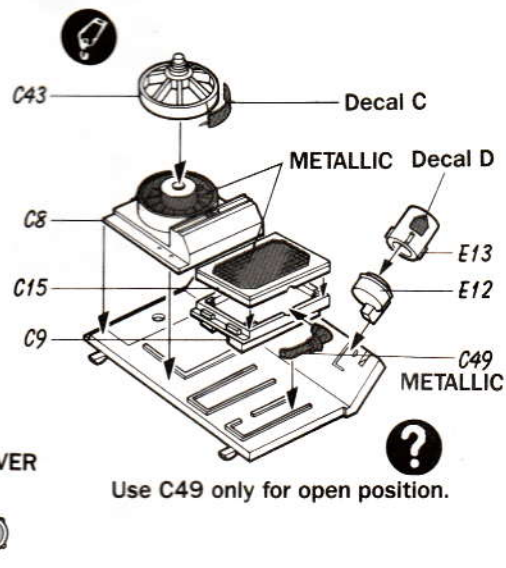

1 Engine

Paint engine METALLIC GRAY.

2 Interior

3 Transmission

4 Drivetrain Installation

5 Bench Assembly

6 Driver Compartment

Apply Decals as shown.

7 Final Interior Assembly

8 Interior Installation

9 Rear Assembly

10 Wheel Assembly

11 Rear Door

12 Suspension Assembly

13 Wheel Mounting

TO RECEIVE A COPY OF THE NEWEST FULL COLOR MINICRAFT/ACADEMY CATALOG, SEND US \$ 5.00 U.S.A. ONLY OR US \$ 6.00 FOREIGN TO MINICRAFT MODELS, INC. P.O. BOX 3577, TORRANCE, CALIF 90510

14 Upper Hull Assembly (Interior/Exterior)

15 Attaching Upper Hull

Some vehicles are not equipped with smoke grenade launchers.

16 Cupola and Armament

17 Engine Cover

18 Radiator

19 Final Assembly

Accessories