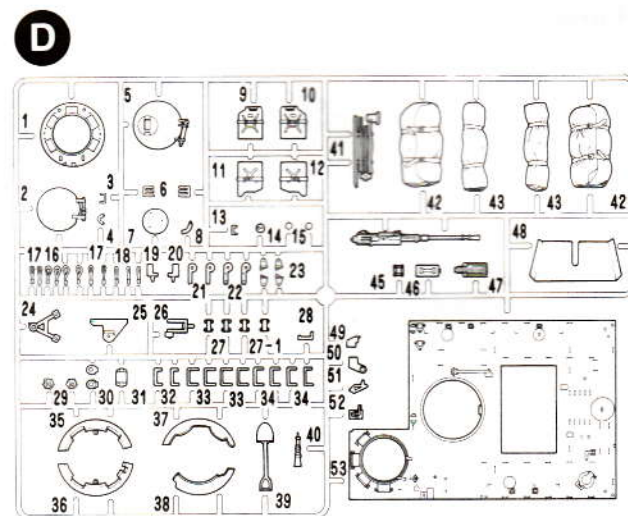

7 Final Interior Assembly

8 Interior Installation

9 Rear Assembly

10 Wheel Assembly

11 Rear Door

12 Suspension Assembly

13 Wheel Mounting

TO RECEIVE A COPY OF THE NEWEST FULL COLOR MINICRAFT/ACADEMY CATALOG, SEND US \$ 5.00 U.S.A. ONLY OR US \$ 6.00 FOREIGN TO MINICRAFT MODELS, INC. P.O. BOX 3577, TORRANCE, CALIF 90510

14 Upper Hull Assembly (Interior/Exterior)

15 Attaching Upper Hull

Some vehicles are not equipped with smoke grenade launchers.

16 Cupola and Armament

17 Engine Cover

18 Radiator

19 Final Assembly

Accessories

Figure Assembly and Painting

Painting and Decal Placement Diagram

Parts Locating Diagram

ENGLISH	FRENCH	GERMAN	SPANISH	ITALIAN
BLACK	NOIR	SCHWARTZ	NEGRO	NERO
SILVER	ARGENT	SILBERN	PLATA	ARGENTO
GUNMETAL	METALLIC	METALLIC	METALLICO	METALLICO
ALUMINUM	ALUMINIUM	ALUMINUMFARBEN	ALUMINIO	ALLUMINIO
METALLIC	METALLIC	METALLIEK	METALLICO	METALLICO
GRAY	GRIS	GRAU	GRIS	GRIGIO
LT GRAY	GRIS CLAIR	HELL GRAU	GRIS CLARO	GRIGIO CHIARO
WHITE	BLANC	WEISS	BLANC	BIANCO
RED	ROUGE	ROT	ROJO	ROSSO
YELLOW	JAUNE	GELB	AMABILLO	GIALLO
BLUE	BLEU	BLAU	AZUL	BLU
ORANGE	ORANGE	ORANGE	NARANJADO	ARANCIO
GREEN	VERT	GRUN	VERDE	VERDE
BROWN	BRUN	BRAUN	MARRON	MARRONE
TAN	BRUN CLAIR	GELBBRAUN	CANELA	MARRONE CHIARO
GOLD	DORE	GOLD	DORADO	ORO
COPPER	CUIVRE	KUPEER	COBRIZO	RAME
AMBER	AMBRE	BERNSTEINFARBEN	AMBAR	AMBRA
MAHOAGANY	ACAJOU	MAHAGONNY	CAOBA	MOGANO
FLESH	DE LA PEAU	HAUTFARBE	DE LA PIEL	DELLA PELLE
GLOSS	LUSTRE	GLANZENDES	BRILLANTE	BRILLANTE
FLAT	TERNE	GLANZLOSES	APGADO	OPACO
CLEAR	CLAIR	KLAR	CLARO	CHIARO