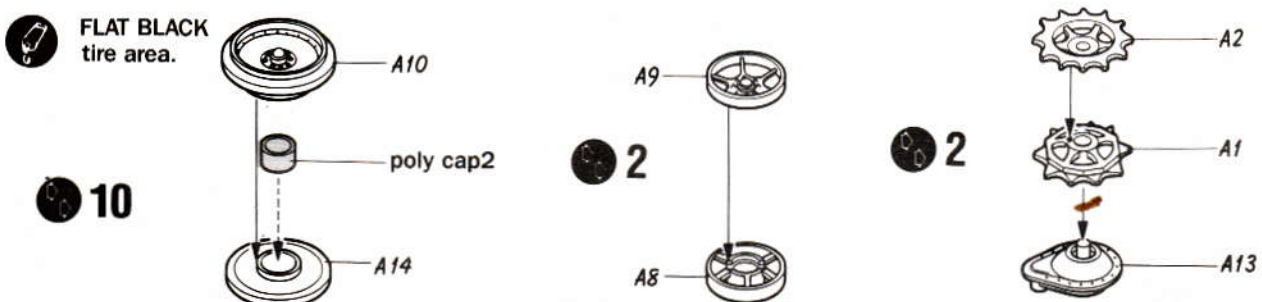

1 Engine

Paint engine METALLIC GRAY.

2 Interior

3 Transmission

4 Drivetrain Installation

5 Bench Assembly

6 Driver Compartment

Apply Decals as shown.

7 Final Interior Assembly

8 Interior Installation

9 Rear Assembly

10 Wheel Assembly

11 Rear Door

12 Suspension Assembly

13 Wheel Mounting

TO RECEIVE A COPY OF THE NEWEST FULL COLOR MINICRAFT/ACADEMY CATALOG, SEND US \$ 5.00 U.S.A. ONLY OR US \$ 6.00 FOREIGN TO MINICRAFT MODELS, INC. P.O. BOX 3577, TORRANCE, CALIF 90510