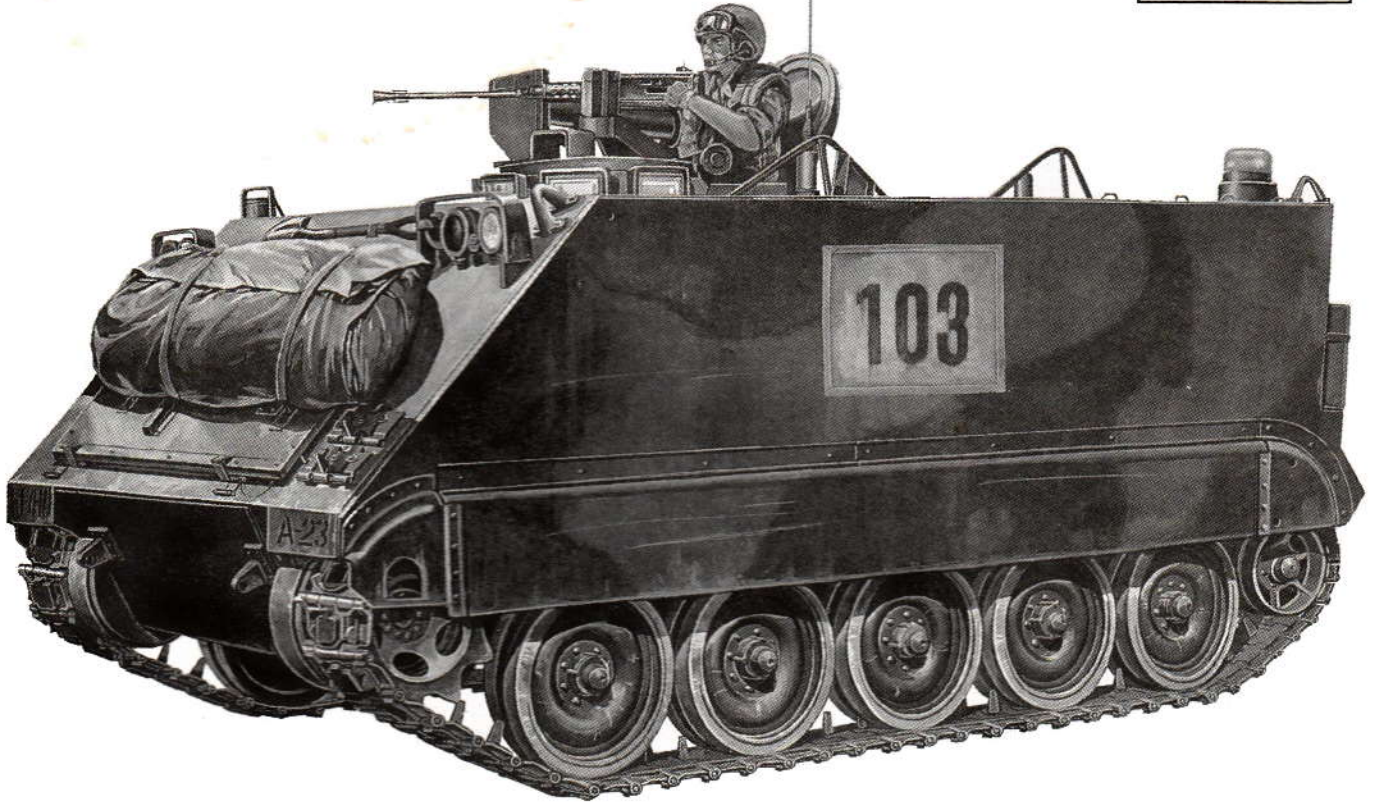

M113A2 ARMORED PERSONNEL CARRIER

ACADEMY
MINICRAFT

1/35TH SCALE

In production over thirty years, longer than any other armored vehicle, the **M113** and its many sub-types serve in the armies of more than 50 countries! As this is written, over 40,000 M113's or variants have been built and delivered by FMC or its licensees!

Battle proven in Vietnam, the M113 enabled a ten-man squad of infantry to travel behind protective armor in an amphibious vehicle that carried sufficient weapons to be considered an offensive weapons system. Its ability to ford streams or even cross lakes made it an extremely useful vehicle in the waterlogged jungles of Southeast Asia.

Constructed mostly of welded aluminum alloy the **M113A2** is powered by a Detroit Diesel 212 hp engine capable of propelling the **M113** on land at 42 mph or in the water at 3.6 mph. The tracks are the only propulsion method employed when the **M113** is in water. Armed with a basic 50 caliber Browning machine gun plus whatever else might be brought on board as a field modification, the M113 can be a heavily armed offensive fighting weapon.