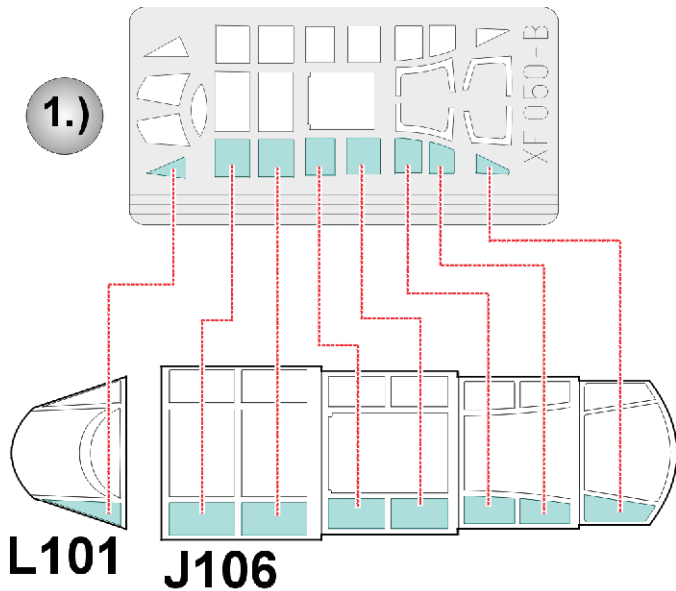

SBD Dauntless

The die-cut mask for accurate canopy frame painting of the
Acurate Miniatures 1/48 KIT

SBD Dauntless

The die-cut mask for accurate canopy frame painting of the
Acurate Miniatures 1/48 KIT