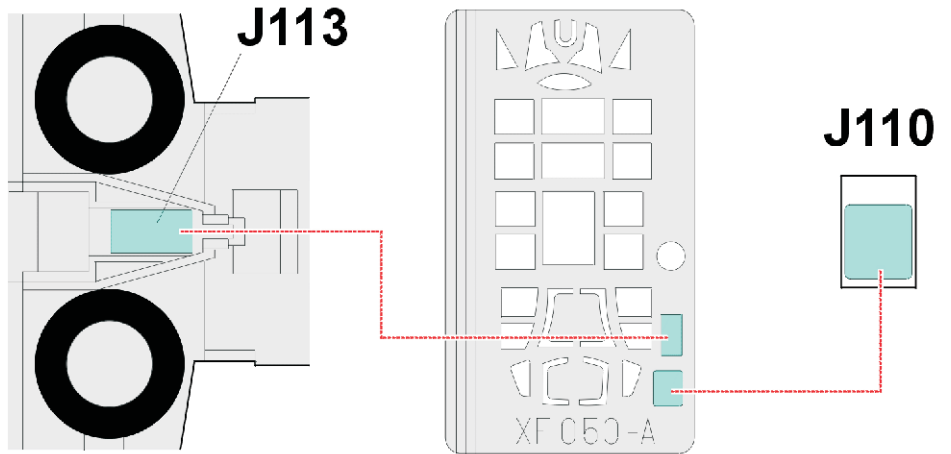

SBD Dauntless

The die-cut mask for accurate canopy frame painting of the
Acurate Miniatures 1/48 KIT

SBD Dauntless

The die-cut mask for accurate canopy frame painting of the
Acurate Miniatures 1/48 KIT