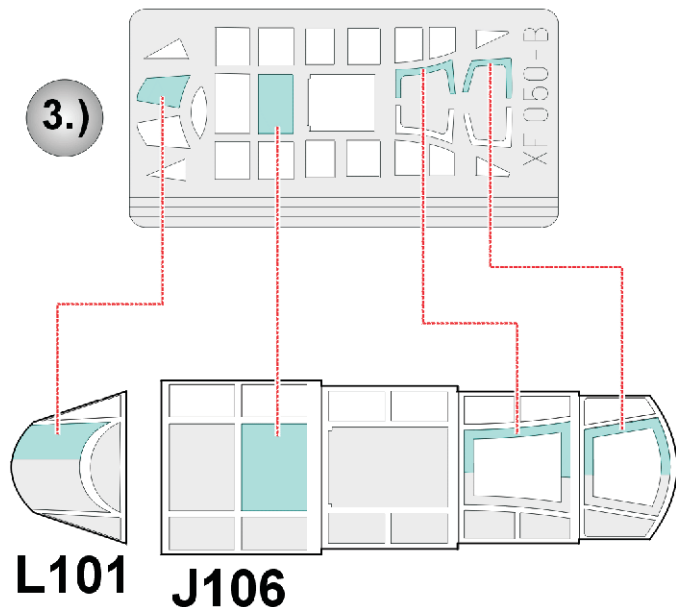

SBD Dauntless

The die-cut mask for accurate canopy frame painting of the
Acurate Miniatures 1/48 KIT

SBD Dauntless

The die-cut mask for accurate canopy frame painting of the
Acurate Miniatures 1/48 KIT