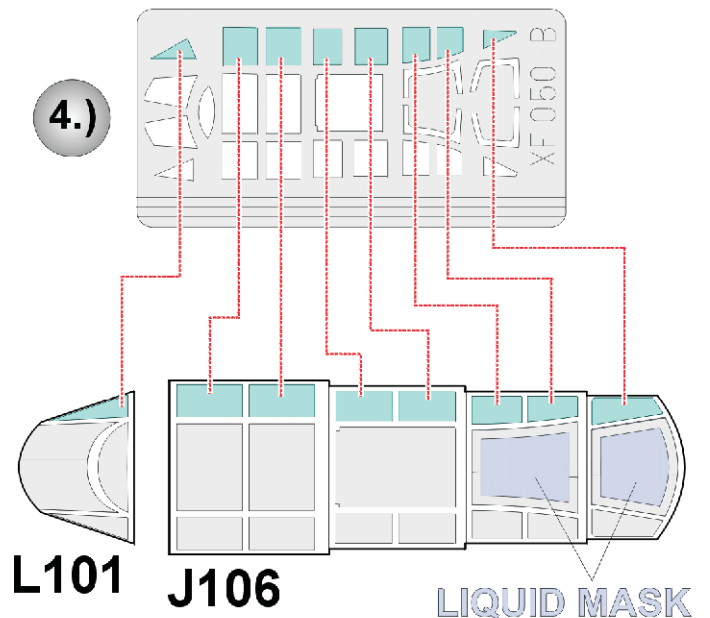

SBD Dauntless

The die-cut mask for accurate canopy frame painting of the
Acurate Miniatures 1/48 KIT

SBD Dauntless

The die-cut mask for accurate canopy frame painting of the
Acurate Miniatures 1/48 KIT