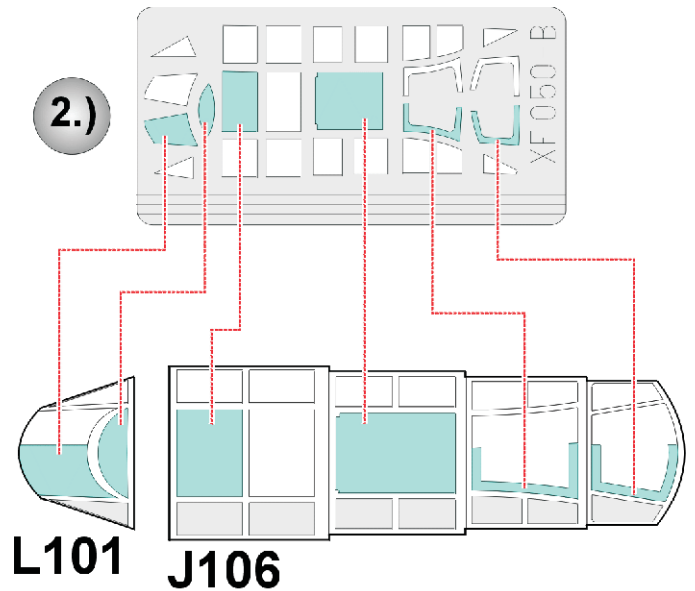

SBD Dauntless

The die-cut mask for accurate canopy frame painting of the
Acurate Miniatures 1/48 KIT

SBD Dauntless

The die-cut mask for accurate canopy frame painting of the
Acurate Miniatures 1/48 KIT