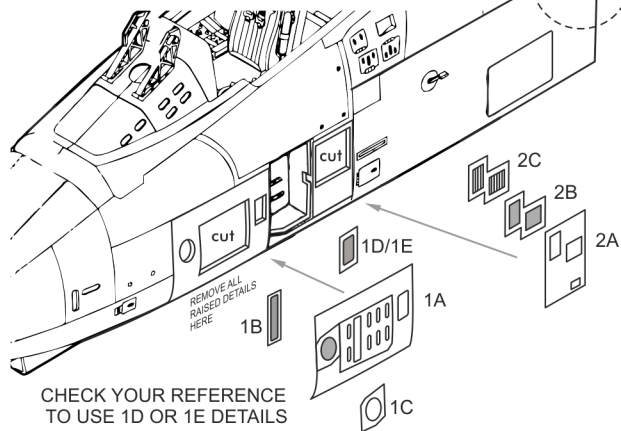

1/48 Modern A-10 Warthog Louvres & Meshes Update Set

! THESE STEPS NEED TO MAKE PLASTIC THIN FROM INSIDE, BEFORE GLUING MESHES AS SHOWN IN "A" PICTURE