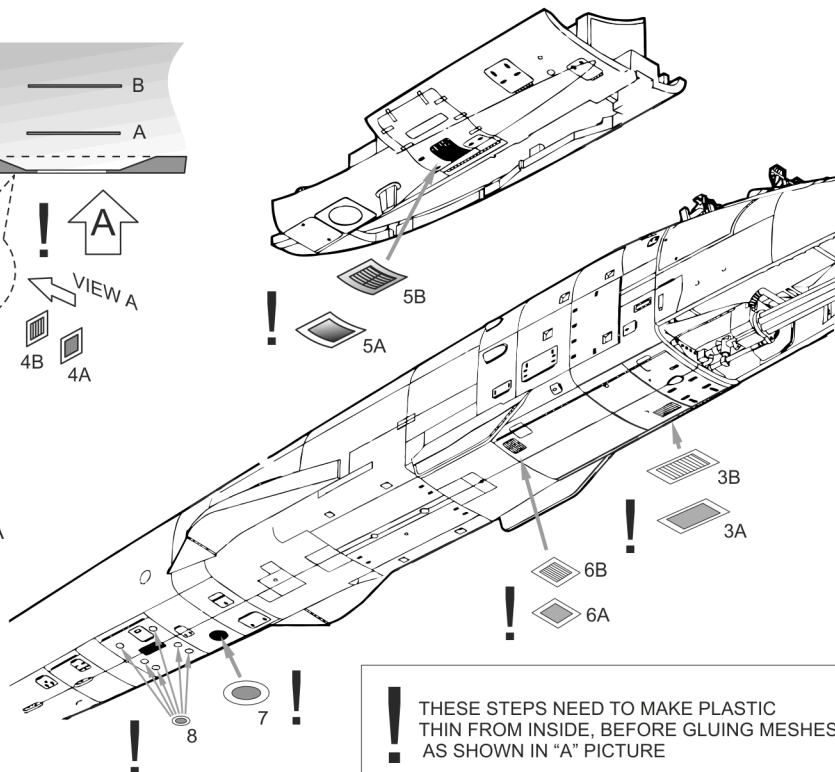

1/48 Modern A-10 Warthog Louvres & Meshes Update Set

! THESE STEPS NEED TO MAKE PLASTIC THIN FROM INSIDE, BEFORE GLUING MESHES AS SHOWN IN "A" PICTURE