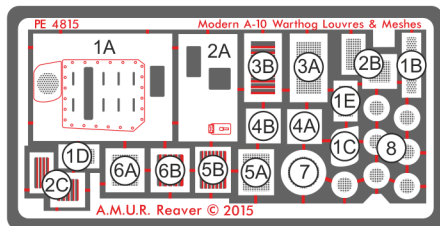

1/48 Modern A-10 Warthog Louvres & Meshes Update Set

! THESE STEPS NEED TO MAKE PLASTIC THIN FROM INSIDE, BEFORE GLUING MESHES AS SHOWN IN "A" PICTURE