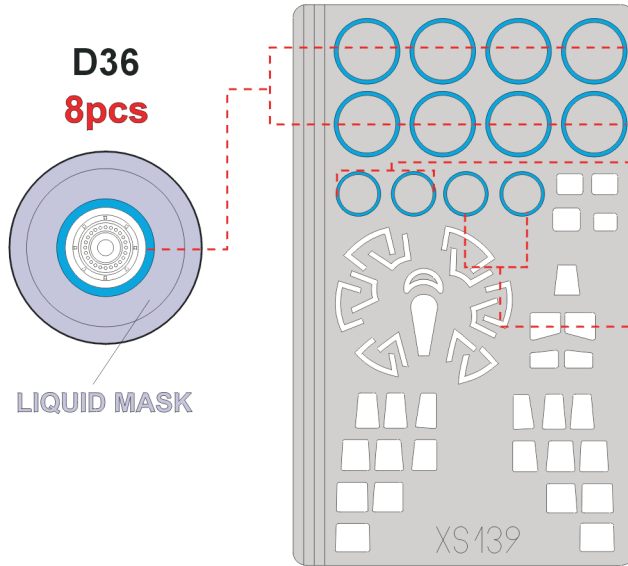

eduard
Express Mask

XS 139

B-29 Super Fortress

The die-cut mask for accurate canopy frame painting of the
Academy 1/72 KIT

D36
8pcs

C32
2pcs

C32
2pcs

I162

I163

I158

I150

I154

I155

I149

I156

I157