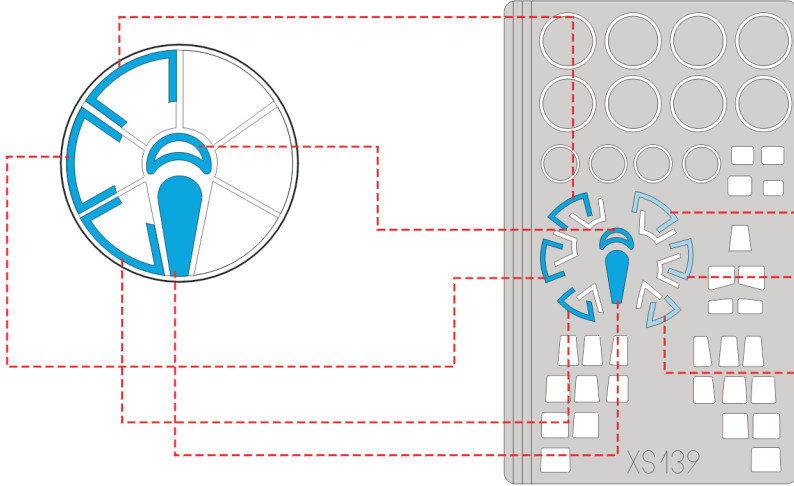

1.)

I159

2.)

I159

3.)

I159

4.)

I159

LIQUID MASK

LIQUID MASK

1.)

I146

2.)

I146