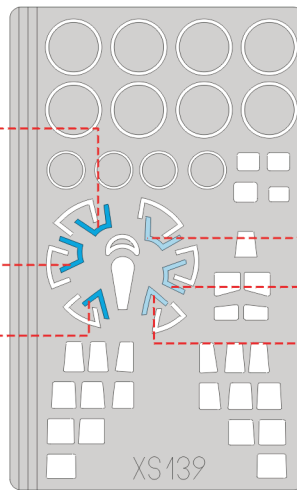

eduard
Express Mask

XS 139

B-29 Super Fortress

The die-cut mask for accurate canopy frame painting of the
Academy 1/72 KIT

D36
8pcs

C32
2pcs

C32
2pcs

I162

1.)

I159

2.)

I159

3.)

I159

4.)

I159