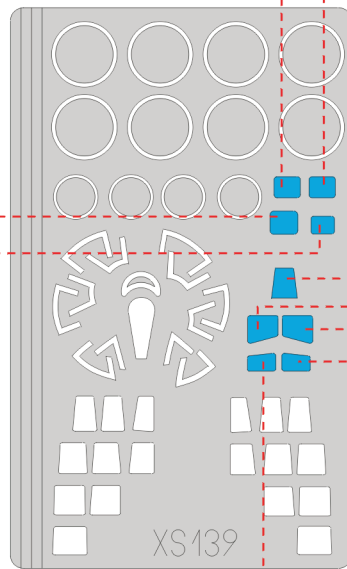

eduard
Express Mask

XS 139

B-29 Super Fortress

The die-cut mask for accurate canopy frame painting of the
Academy 1/72 KIT

D36
8pcs

C32
2pcs

C32
2pcs

I162

I163

I158

I150

I154

I155

I149

I156

I157