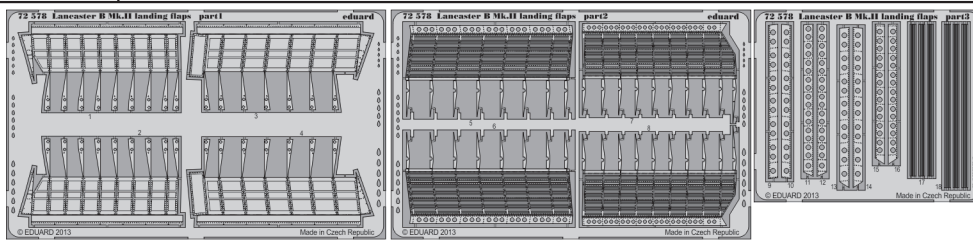

Lancaster B Mk.II landing flaps

eduard

72 578

1/72 scale detail set for Airfix kit • sada detailů pro model 1/72 Airfix

- APPLY EXPRESS MASK AND PAINT BEFORE GLUING
POUŽIT EXPRESS MASK NABARVIT PŘED SLEPENÍM
- SYMMETRICAL ASSEMBLY
SYMETRICKÁ MONTÁŽ
- REMOVE
ODSTRANIT
- GRIND
OBRUSIT
- DRILL HOLE
VRTAT OTVOR
- COLORED ETCHED PARTS
LEPTANÉ BAREVNÉ DÍLY
- BEND
OHNOUT
- OPTION
VOLBA
- REPLACE
NAHRADIT

ORIGINAL KIT PARTS
PŮVODNÍ DÍLY STAVEBNICE
 PHOTO-ETCHED PARTS
LEPTANÉ DÍLY
 PARTS TO BE REMOVED
DÍLY K ODSTRANĚNÍ
 FILL
TMELIT

For further detail sets look for **eduard** 73 492 Lancaster B Mk.II Hercules eng. interior S.A.
(not included in this set)

For further detail sets look for **eduard** SS 492 Lancaster B Mk.II Hercules eng. interior S.A.
(not included in this set)

For further detail sets look for **eduard** 72 566 Lancaster B Mk.II Hercules eng. exterior
(not included in this set)

For further detail sets look for **eduard** 73 492 Lancaster B Mk.II bomb bay
(not included in this set)