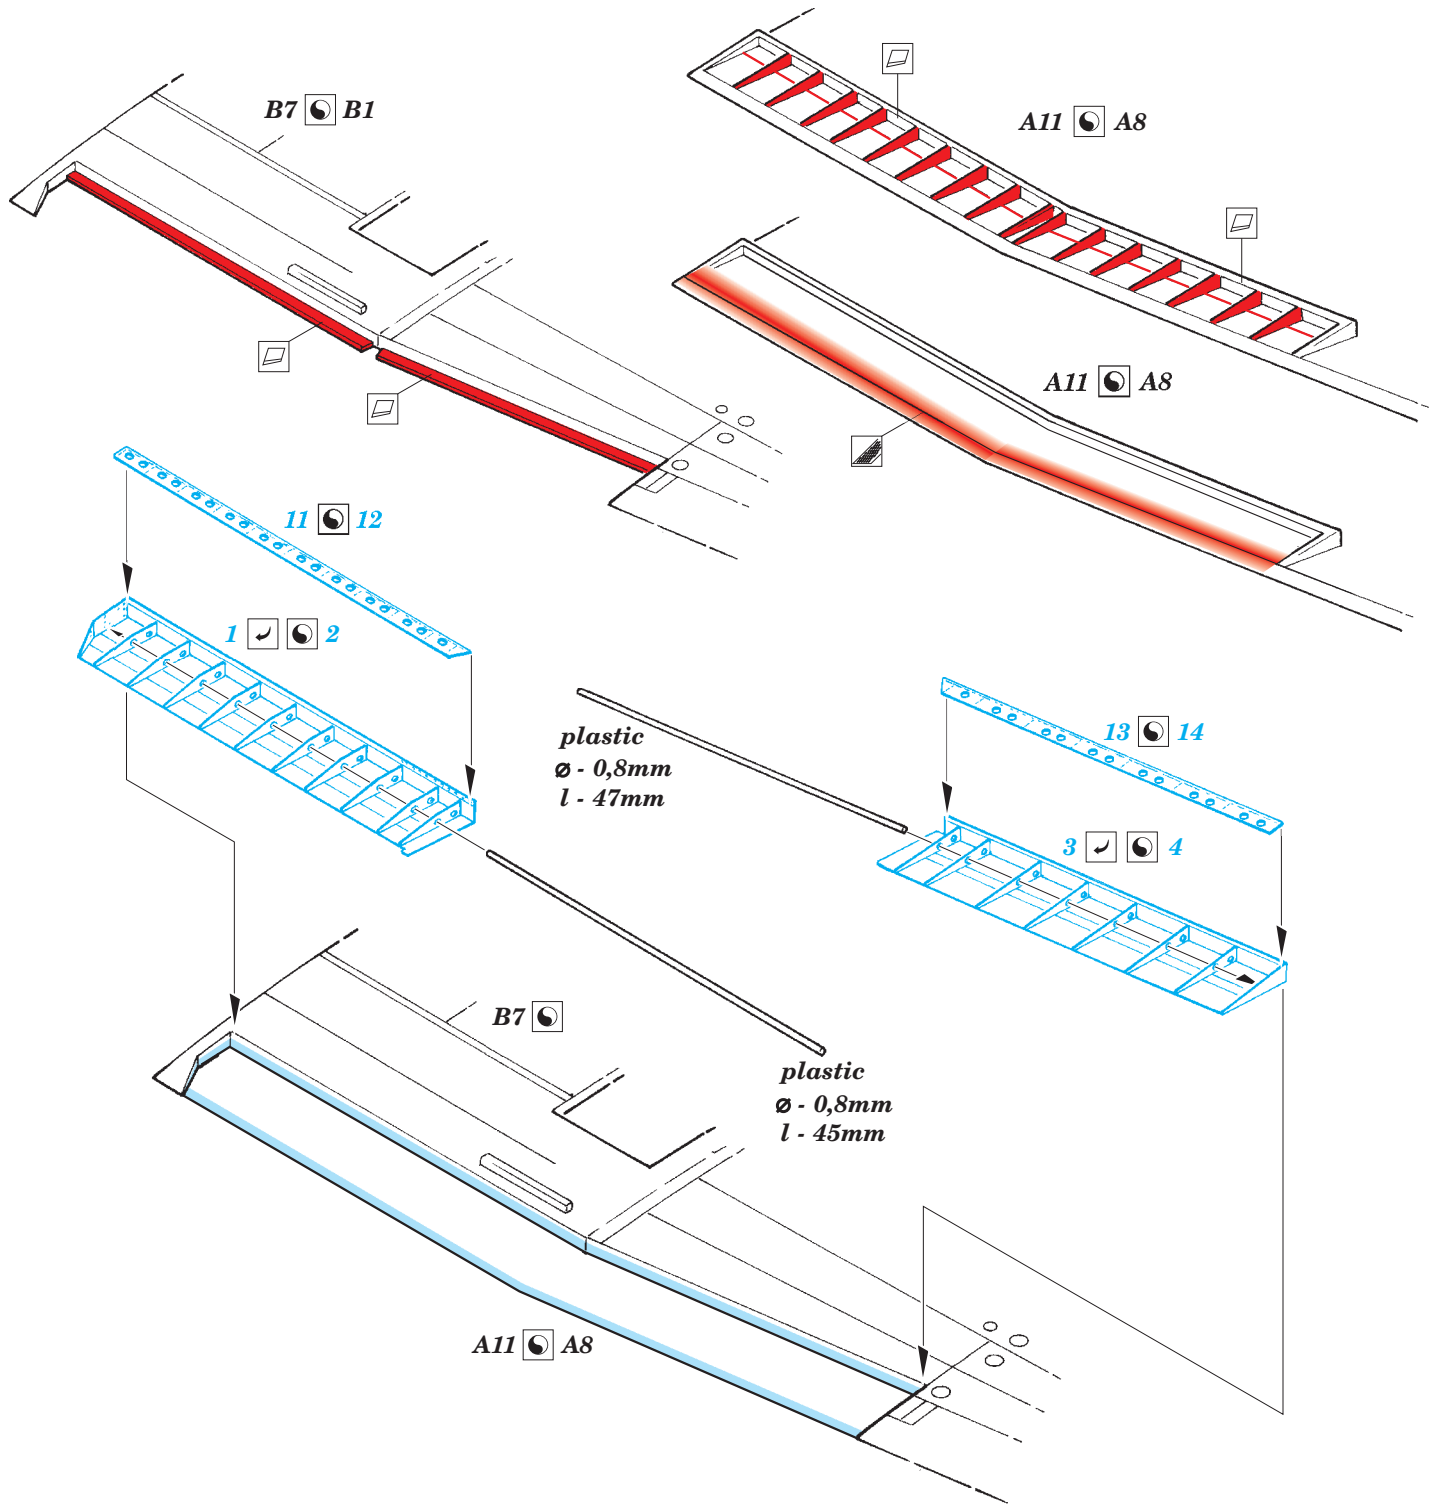

Lancaster B Mk.II landing flaps

eduard

72 578

1/72 scale detail set for Airfix kit • sada detailů pro model 1/72 Airfix

- APPLY EXPRESS MASK AND PAINT BEFORE GLUING
POUŽIT EXPRESS MASK NABARVIT PŘED SLEPENÍM
- SYMMETRICAL ASSEMBLY
SYMETRICKÁ MONTÁŽ
- REMOVE
ODSTRANIT
- GRIND
OBRUSIT
- DRILL HOLE
VRTAT OTVOR
- COLORED ETCHED PARTS
LEPTANÉ BAREVNÉ DÍLY
- BEND
OHNOUT
- OPTION
VOLBA
- REPLACE
NAHRADIT

ORIGINAL KIT PARTS
PŮVODNÍ DÍLY STAVEBNICE
 PHOTO-ETCHED PARTS
LEPTANÉ DÍLY
 PARTS TO BE REMOVED
DÍLY K ODSTRANĚNÍ
 FILL
TMELIT

For further detail sets look for **eduard** 73 492 Lancaster B Mk.II Hercules eng. interior S.A.
(not included in this set)

For further detail sets look for **eduard** SS 492 Lancaster B Mk.II Hercules eng. interior S.A.
(not included in this set)

For further detail sets look for **eduard** 72 566 Lancaster B Mk.II Hercules eng. exterior
(not included in this set)

For further detail sets look for **eduard** 73 492 Lancaster B Mk.II bomb bay
(not included in this set)