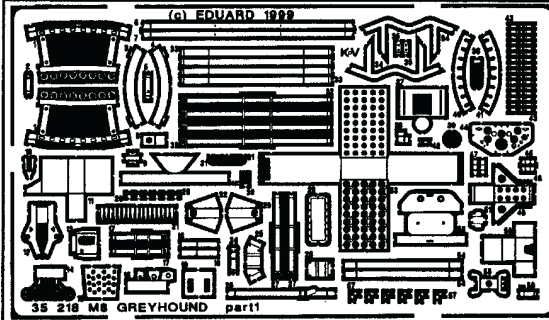

M8 GREYHOUND

1/35 scale detail set for Italeri kit

35 218

-  OPPOSITE SIDE
-  REMOVE
-  REPLACE
-  GRIND