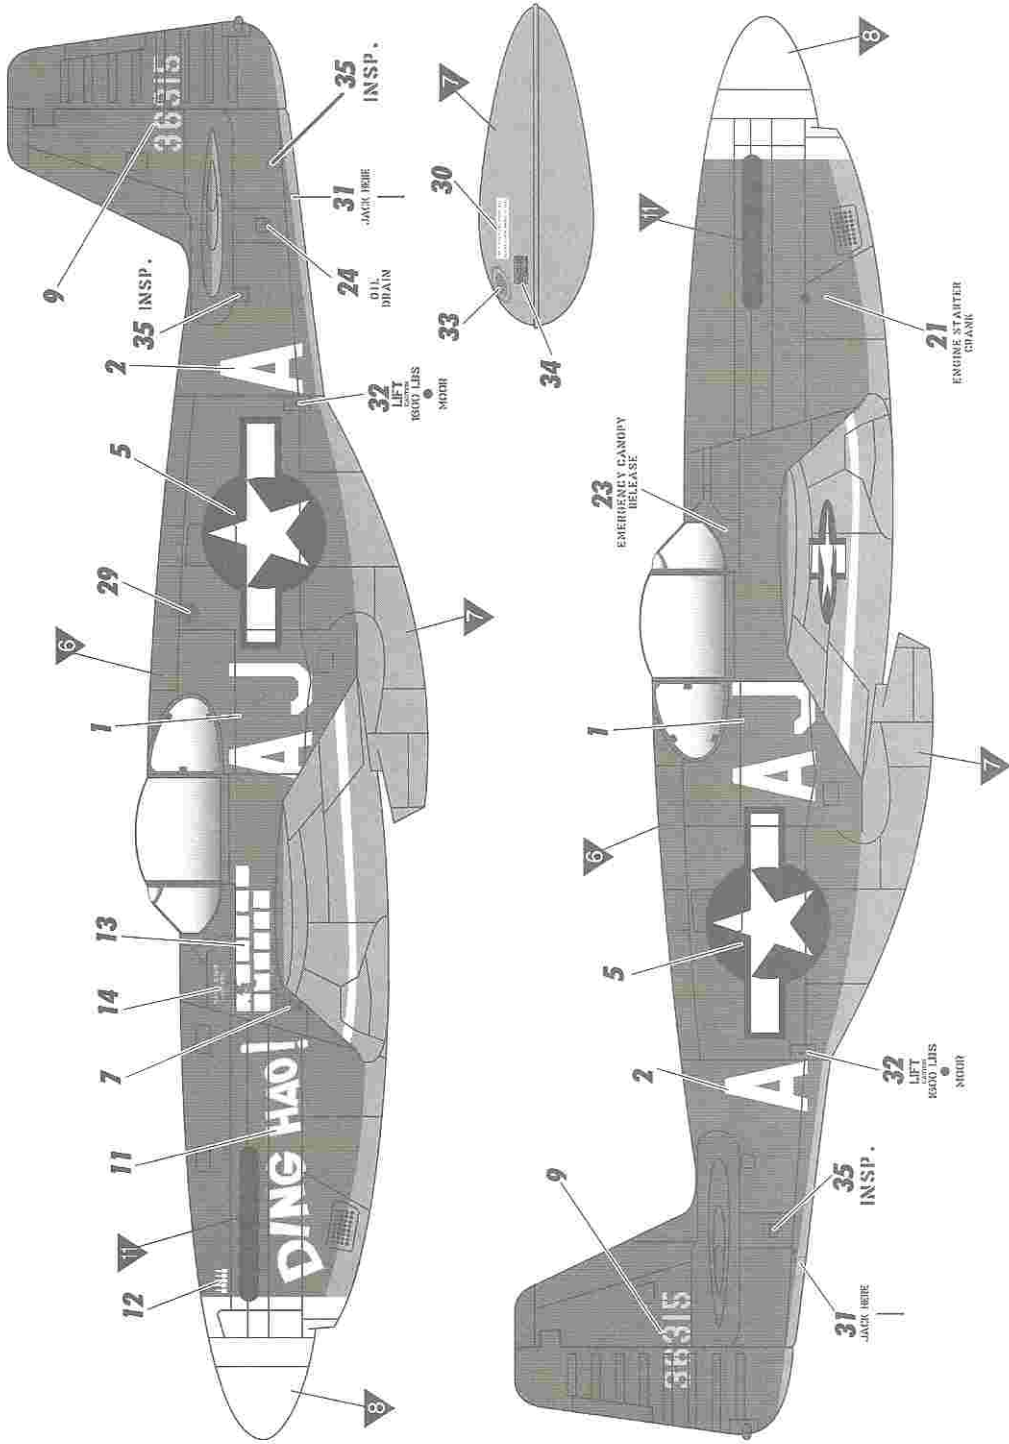

OPTION

9

CEMENT

10

CEMENT

11

CEMENT

ver.1 P-51B, AJ-A, 356th FS, 354th FG, 9th AF, Pilot Maj. James Howard, January 1944

*Decal

Unused parts
8, 9
10, 11, 11L, 11R, 14, 16, 17, 18
30, 31, 32, 33
64, 65, 66, 69

7
8

1 2

36315 9 36315
36374 10 36374

14

15

1/48 P-51B "Ding Hao"

30

33

34

36

3

4

5

6