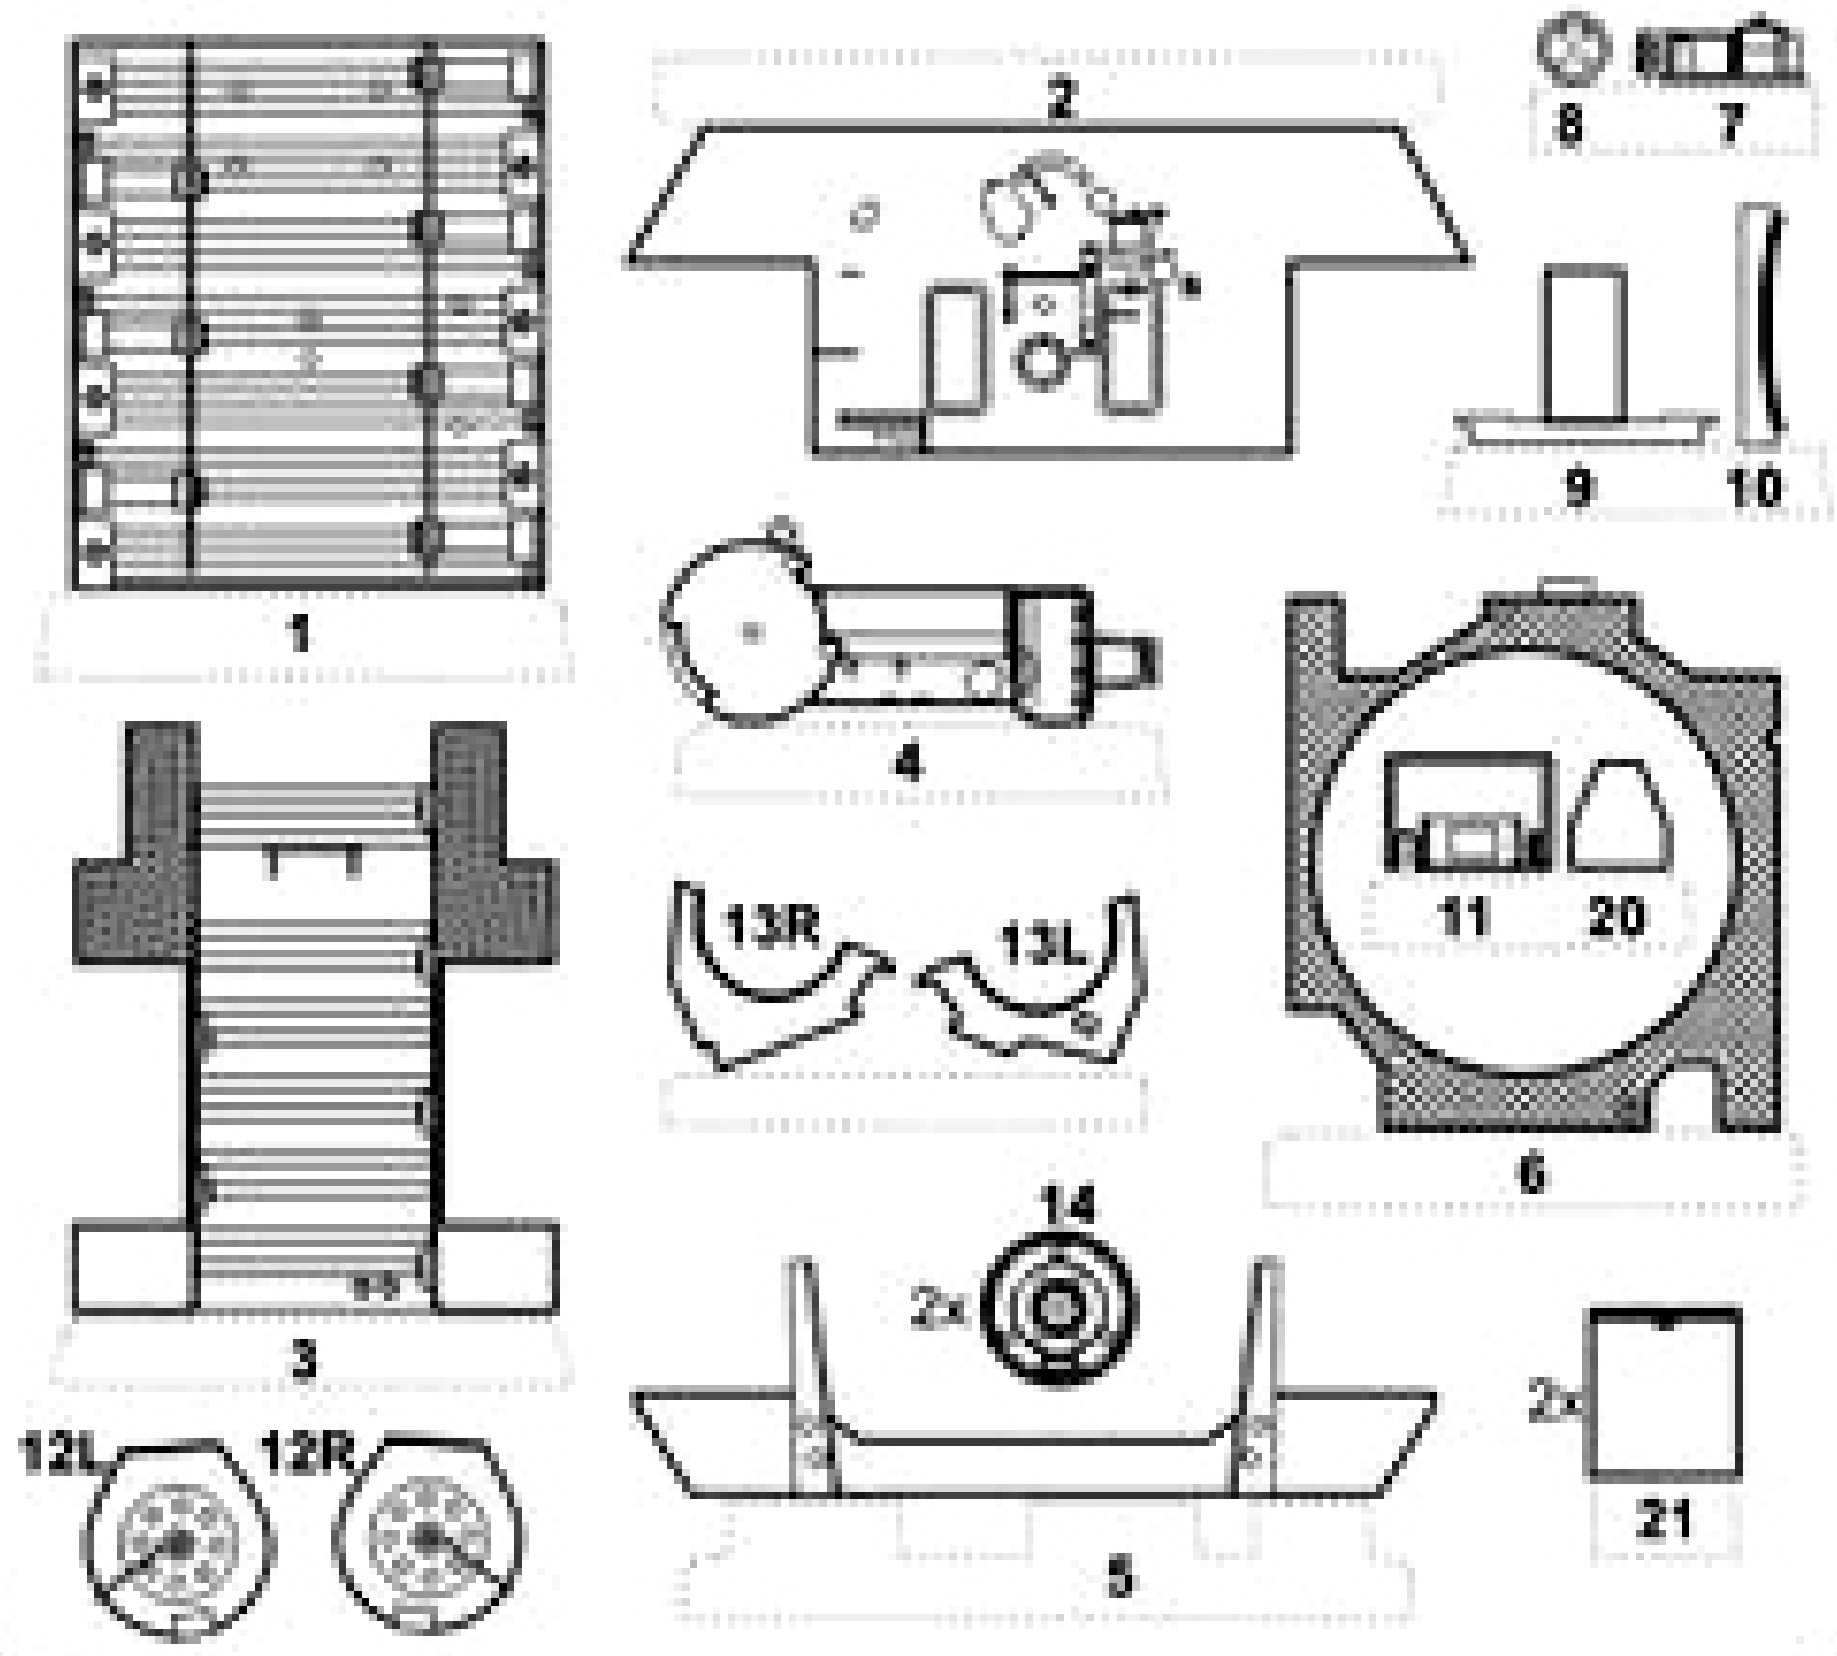

Detailní doplňková sada
Detail accessory set

3029 Pz.V Panther Ausf.G 1/35

Driver set for Tamiya kit

Navštivte naše stránky / Visit our official website

www.cmkkits.com

Polyurethane parts PUR