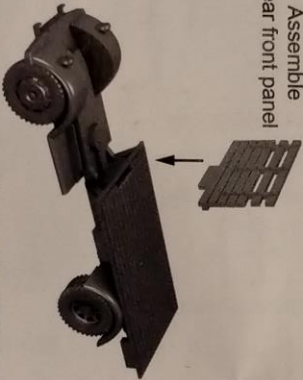

8. Assemble cab sides and radiator

11. Fuel tank detail