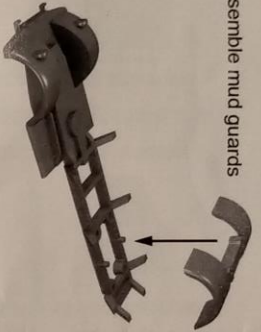

### Opel Blitz 3T options 1:72

Colour coding indicates unique parts for respective Ausf  
 "+" indicates some illustrated shared parts for specific Ausf

1. Assemble chassis

2. Assemble mud guards

3. Rear wheels assembly

4. Assemble front wheels

5. Assemble bed

6. Assemble rear front panel

7. Assemble remaining rear panels

8. Assemble cab sides and radiator

8. Assemble crew

9. Assemble crew into cab

10. Assemble cab top and rear