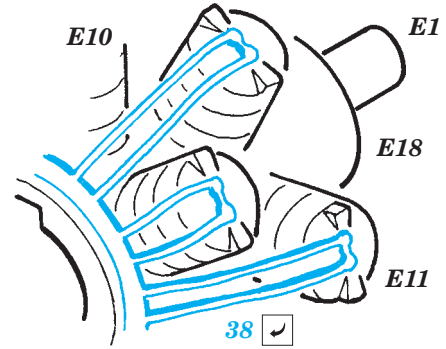

ORIGINAL KIT PARTS
PŮVODNÍ DÍLY STAVEBNICE

PHOTO-ETCHED PARTS
LEPTANÉ DÍLY

PARTS TO BE REMOVED
DÍLY K ODSTRANĚNÍ

FILL
TMELIT

4 pcs.

For further detail sets look for **eduard** 73 492 Lancaster B Mk.II interior S.A.
(not included in this set)

For further detail sets look for **eduard** 72 563 Lancaster B Mk.II bomb bay
(not included in this set)

For further detail sets look for **eduard** 72 578 Lancaster B Mk.II landing flaps
(not included in this set)