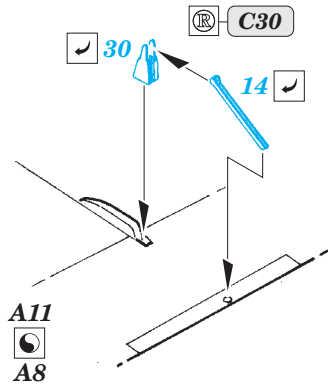

ORIGINAL KIT PARTS
PŮVODNÍ DÍLY STAVEBNICE

PHOTO-ETCHED PARTS
LEPTANÉ DÍLY

PARTS TO BE REMOVED
DÍLY K ODSTRANĚNÍ

FILL
TMELIT

4 pcs.

For further detail sets look for **eduard** 73 492 Lancaster B Mk.II interior S.A.
(not included in this set)

For further detail sets look for **eduard** 72 563 Lancaster B Mk.II bomb bay
(not included in this set)

For further detail sets look for **eduard** 72 578 Lancaster B Mk.II landing flaps
(not included in this set)